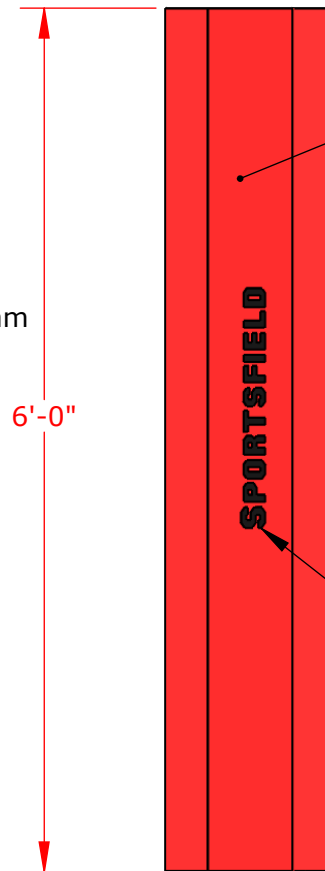

3" High Impact
Polyurethane Foam