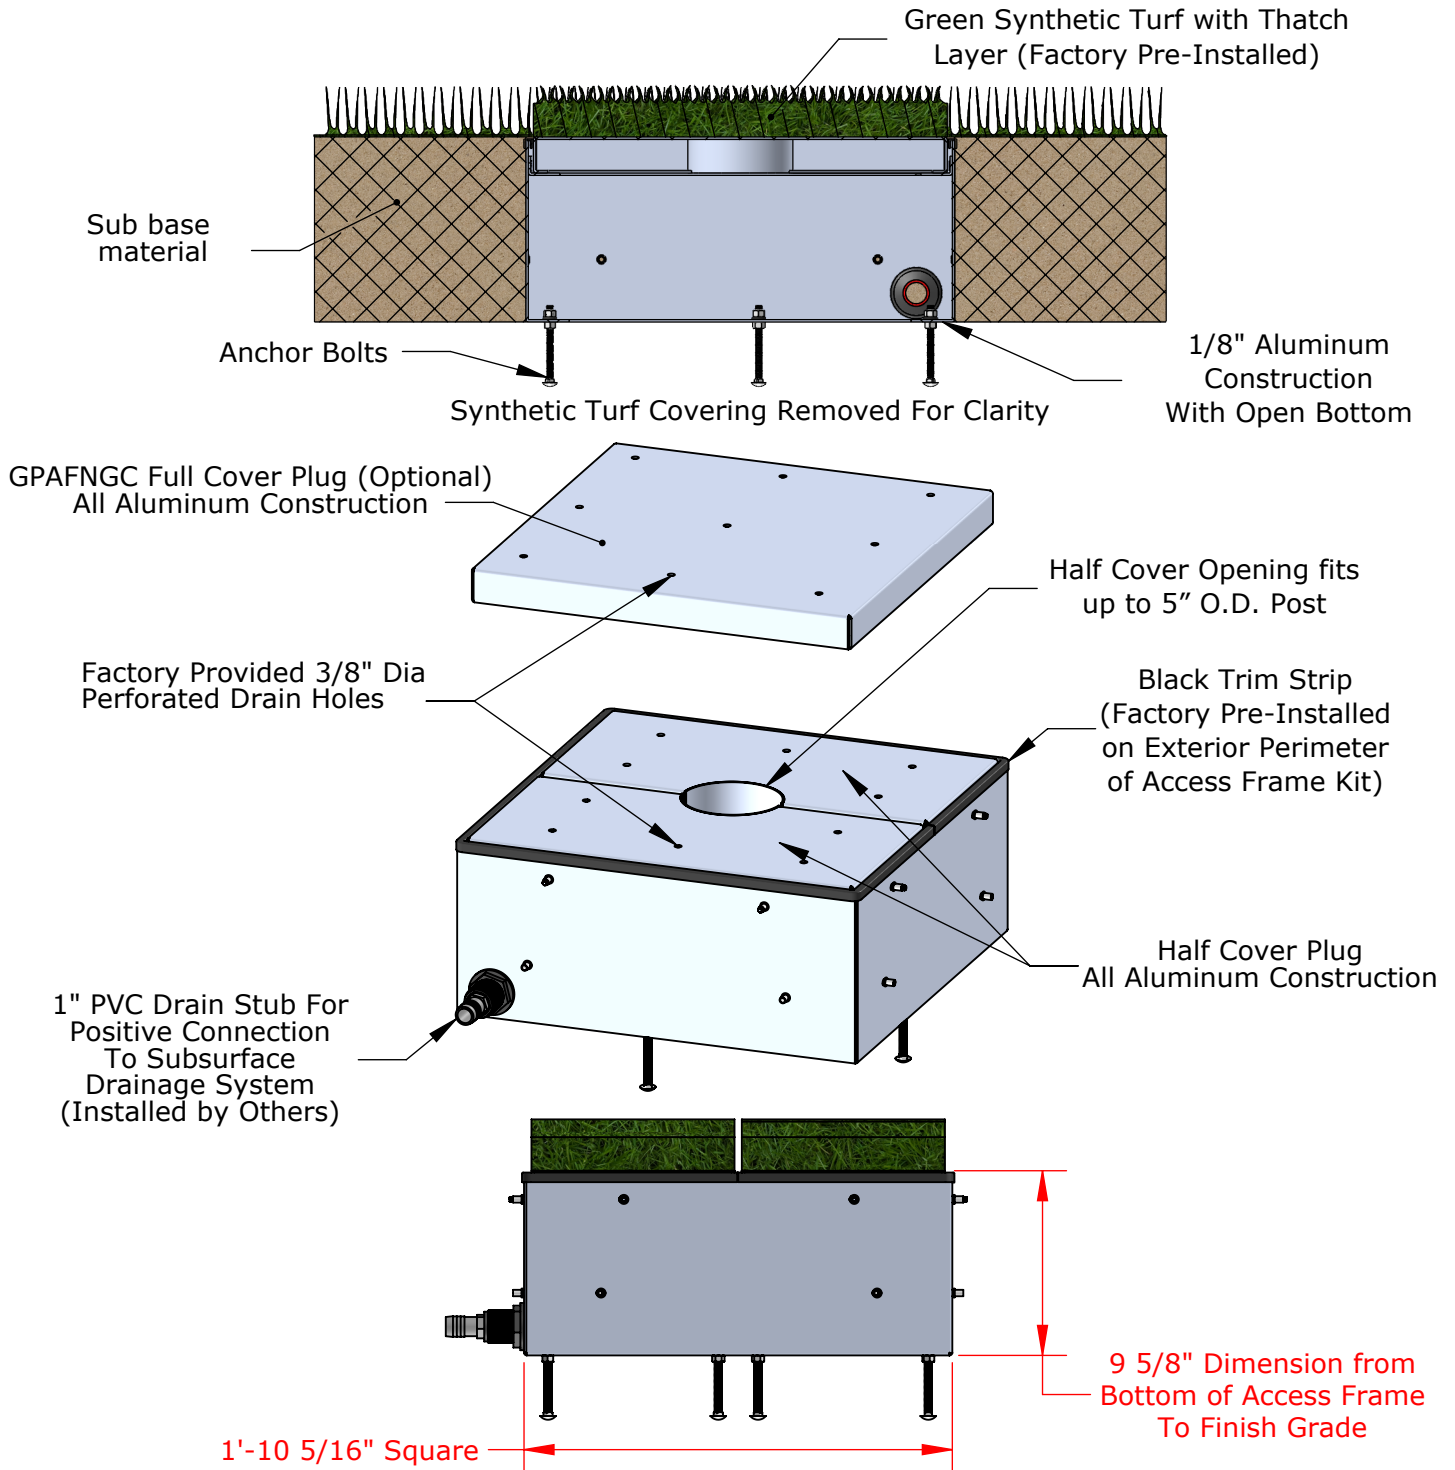

RGAFNG Access Frame for use with all Ground Sleeve and Plate Mount Rugby Goals Installed in Natural Grass Applications

PROPRIETARY AND CONFIDENTIAL

THE INFORMATION CONTAINED IN THIS DRAWING IS THE SOLE PROPERTY OF SPORTSFIELD SPECIALTIES INC. ANY REPRODUCTION IN PART OR AS A WHOLE WITHOUT THE WRITTEN PERMISSION OF SPORTSFIELD SPECIALTIES INC. IS PROHIBITED.

RGAFNG (RG4570PW) Access Frame for Natural Grass Applications

Not To Scale

Sportsfield Specialties Inc 01152020