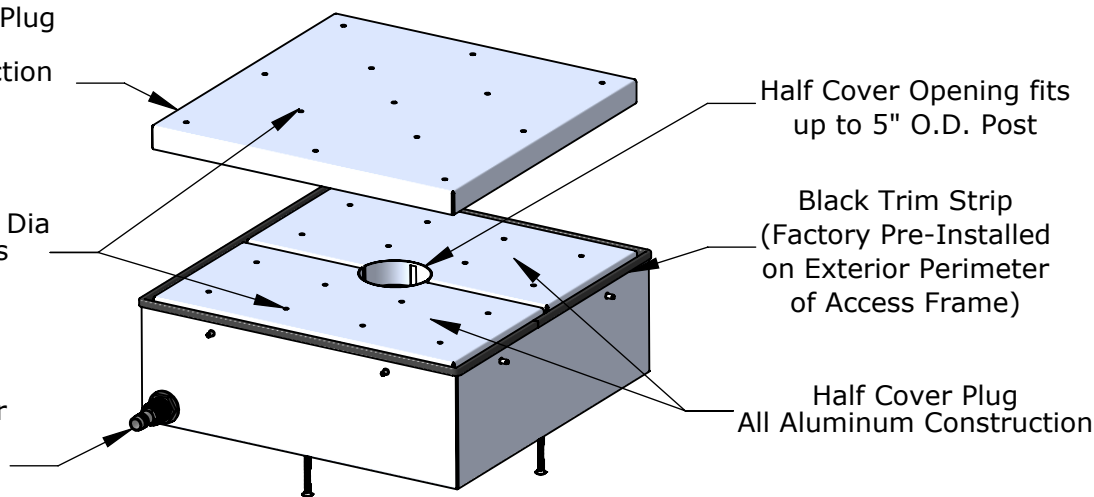

Synthetic Turf Covering Removed For Clarity

RGAFNGHC Full Cover Plug
(Optional)
All Aluminum Construction

Factory Provided 3/8" Dia
Perforated Drain Holes

1" PVC Drain Stub For
Positive Connection
To Subsurface
Drainage System
(Installed by Others)