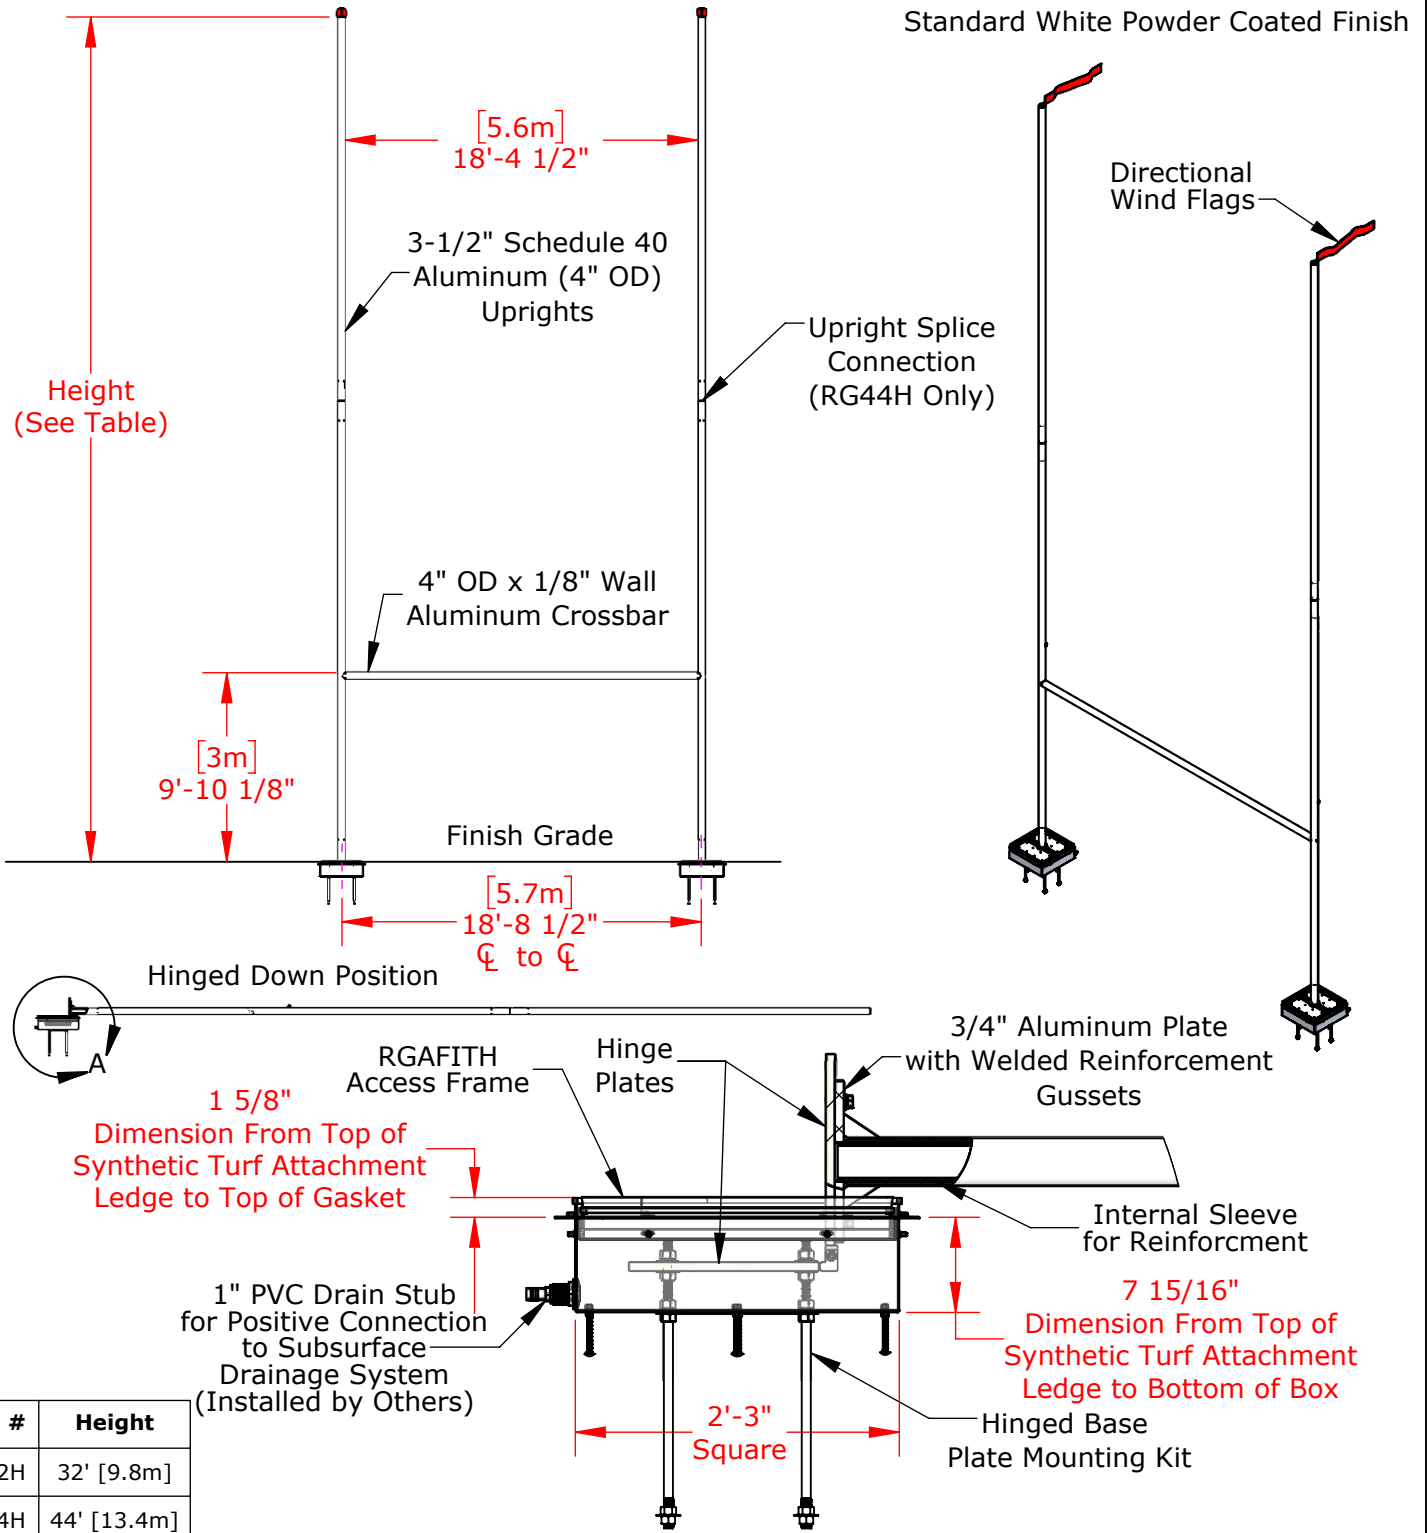

Part #	Height
RG32H	32' [9.8m]
RG44H	44' [13.4m]

PROPRIETARY AND CONFIDENTIAL

THE INFORMATION CONTAINED IN THIS DRAWING IS THE SOLE PROPERTY OF SPORTSFIELD SPECIALTIES INC. ANY REPRODUCTION IN PART OR AS A WHOLE WITHOUT THE WRITTEN PERMISSION OF SPORTSFIELD SPECIALTIES INC. IS PROHIBITED.

Hinged Rugby Goal

Not To Scale

Sportsfield Specialties Inc 05282020