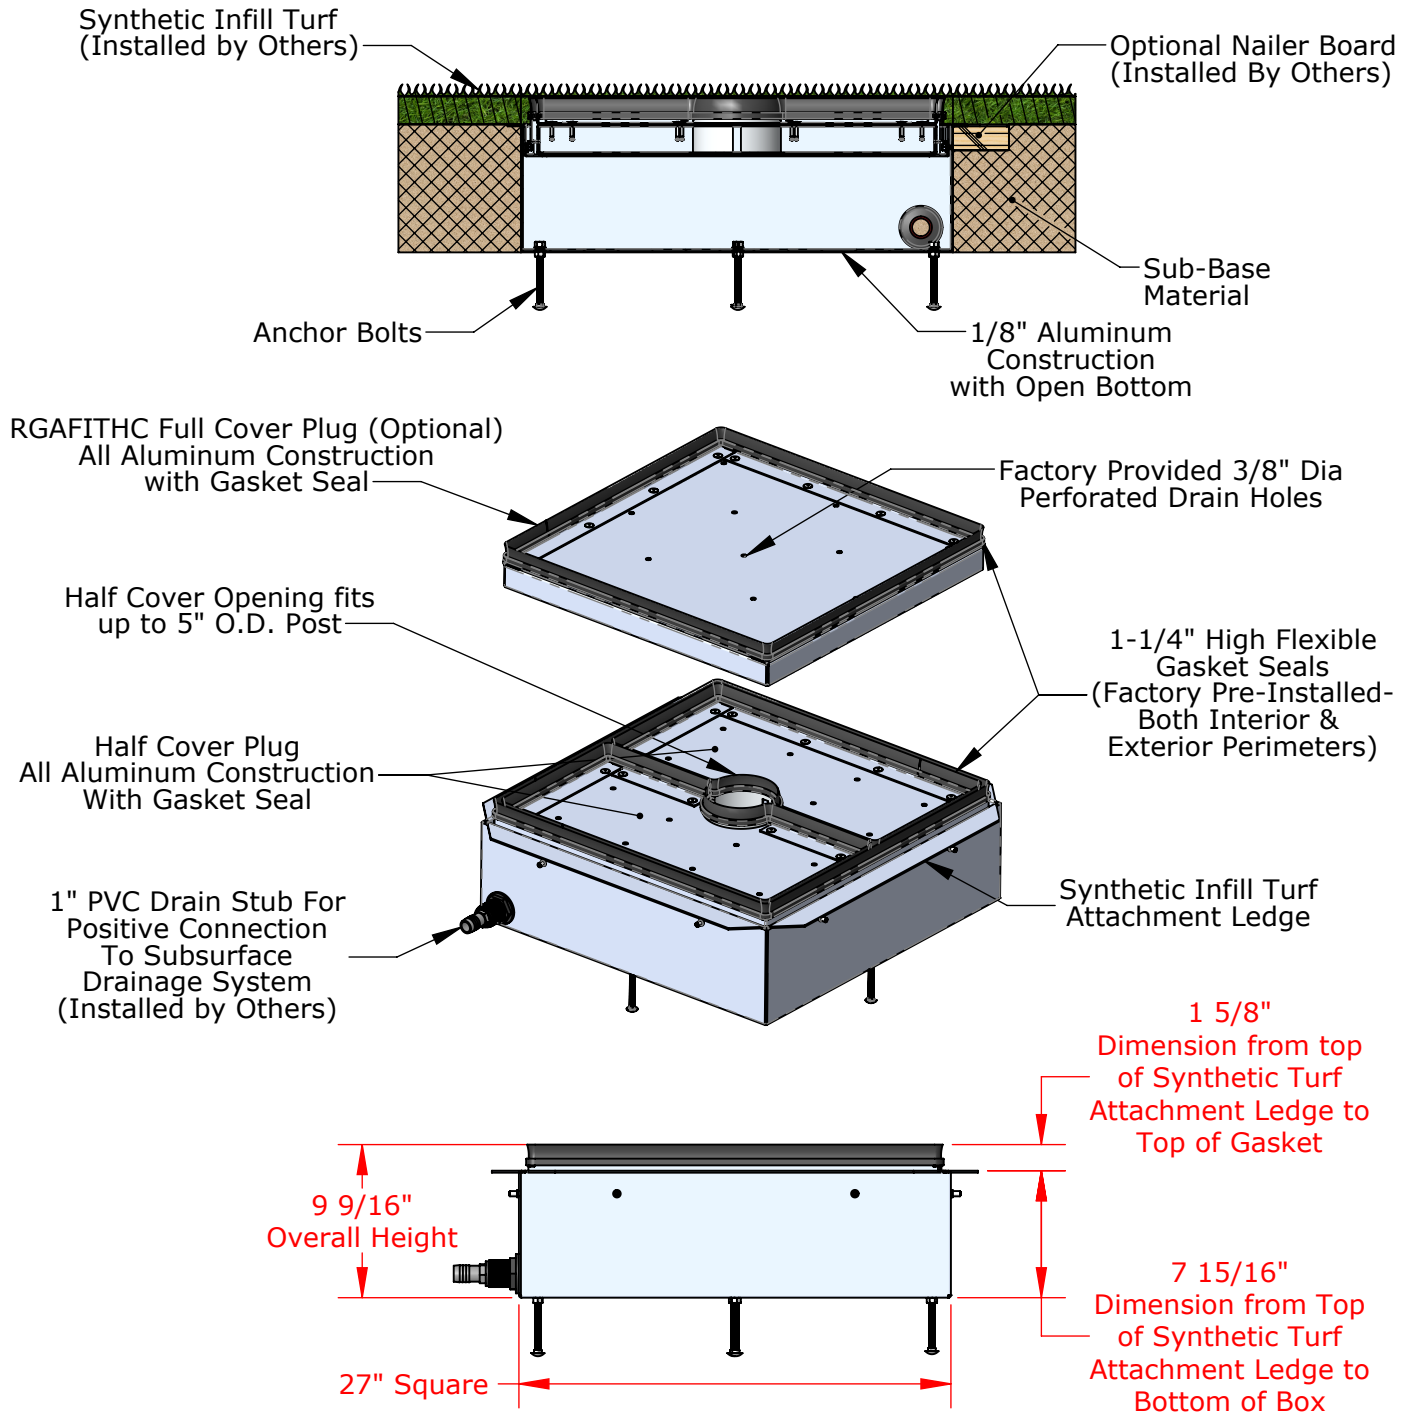

RGAFITH Access Frame for use with all Hinged Rugby Goals installed in Synthetic Turf Applications

PROPRIETARY AND CONFIDENTIAL

THE INFORMATION CONTAINED IN THIS DRAWING IS THE SOLE PROPERTY OF SPORTSFIELD SPECIALTIES INC. ANY REPRODUCTION IN PART OR AS A WHOLE WITHOUT THE WRITTEN PERMISSION OF SPORTSFIELD SPECIALTIES INC. IS PROHIBITED.

RGAFITH Access Frame with Infill Retainer System for Synthetic Turf Applications

Not To Scale

Sportsfield Specialties Inc 06242020