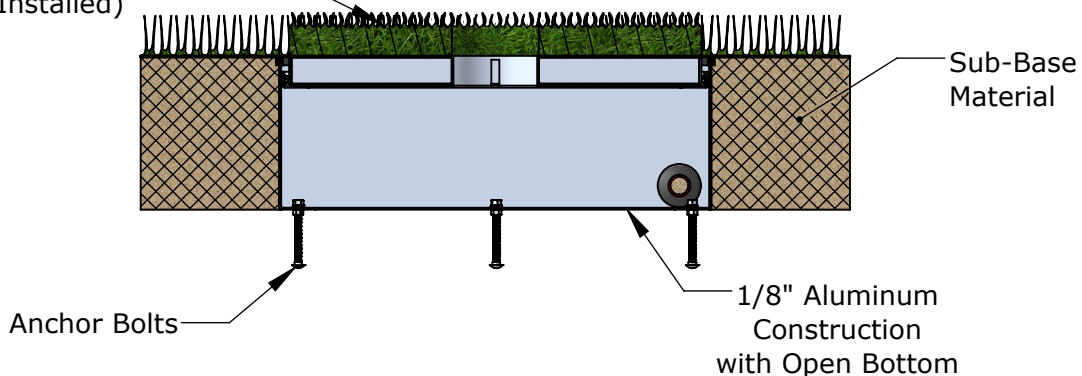

**RGAFITH Access Frame with Infill Retainer System for Synthetic Turf Applications**

Not To Scale

Sportsfield Specialties Inc 06242020

**RGAFNGH Access Frame for use with all Hinged Rugby Goals  
 Installed in Natural Grass Applications**

Green Synthetic Turf  
 with Thatch Layer  
 (Factory Pre-Installed)

Synthetic Turf Covering Removed For Clarity

RGAFNGHC Full Cover Plug  
 (Optional)  
 All Aluminum Construction

Factory Provided 3/8" Dia  
 Perforated Drain Holes