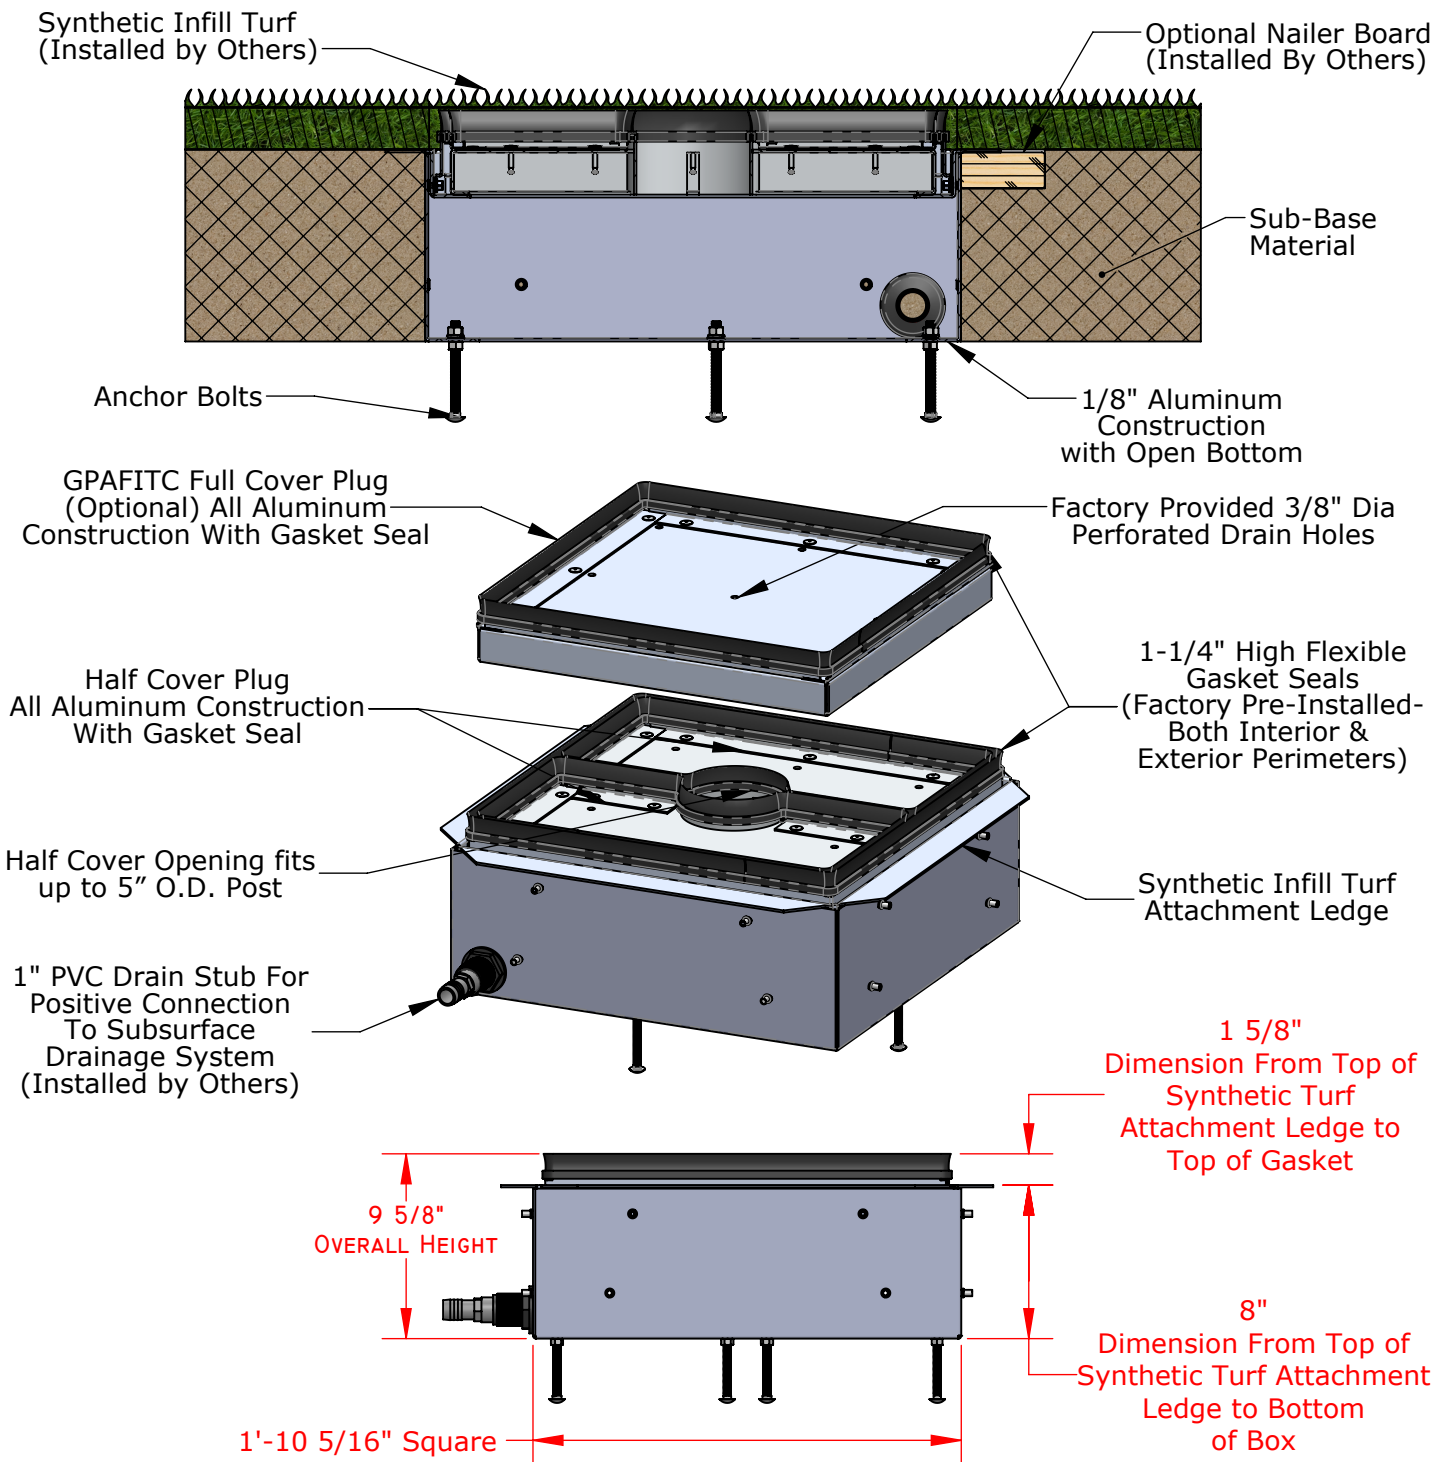

RGAFIT Access Frame for use with all Ground Sleeve and Plate Mount Rugby Goals Installed In Synthetic Turf Applications

PROPRIETARY AND CONFIDENTIAL

THE INFORMATION CONTAINED IN THIS DRAWING IS THE SOLE PROPERTY OF SPORTSFIELD SPECIALTIES INC. ANY REPRODUCTION IN PART OR AS A WHOLE WITHOUT THE WRITTEN PERMISSION OF SPORTSFIELD SPECIALTIES INC. IS PROHIBITED.

RGAFIT (RG4570) Access Frame With Infill Retainer System for Synthetic Turf Applications

Not To Scale

Sportsfield Specialties Inc 01292020