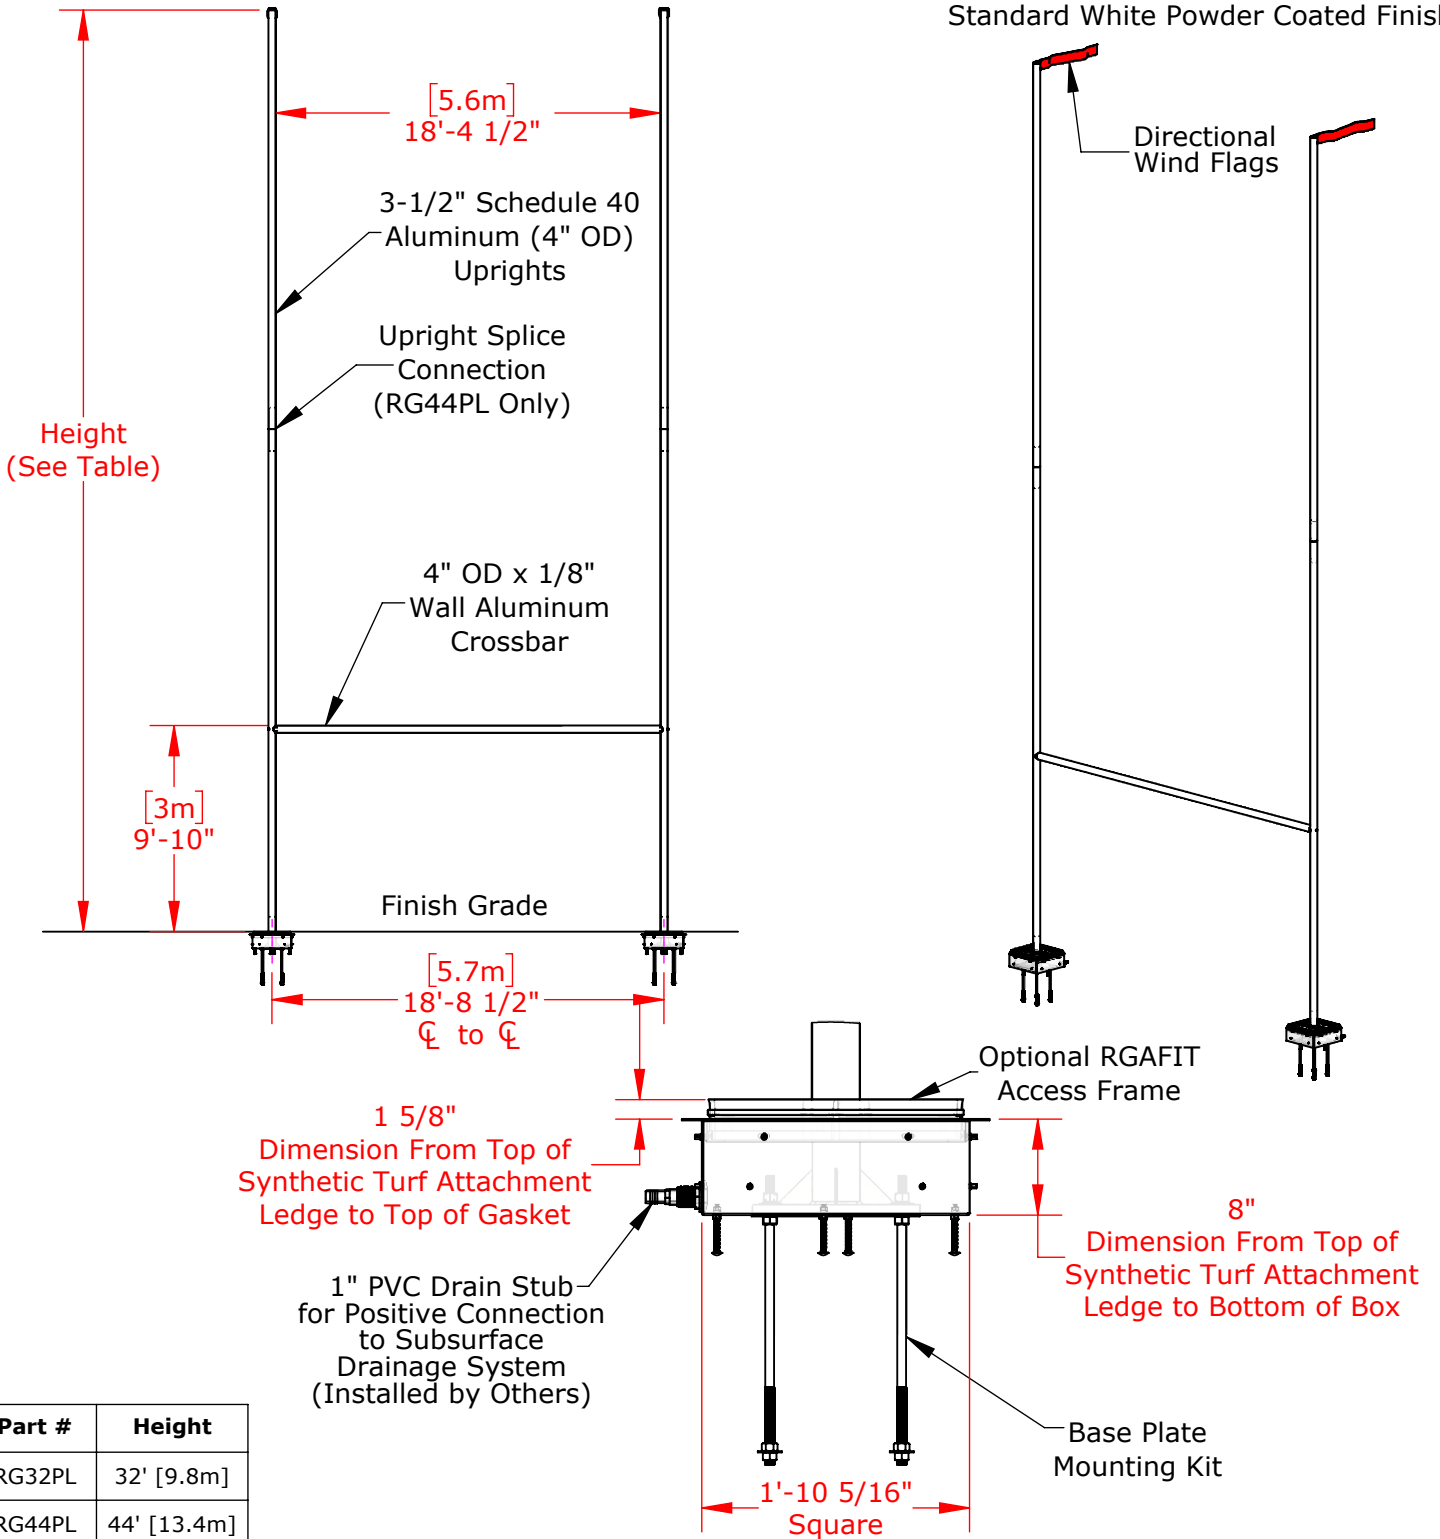

Standard White Powder Coated Finish

Part #	Height	Ground Sleeve	Overall Depth
RG32	32' [9.8m]	2'-6"L	3'-0" [0.9m]
RG44	44' [13.4m]	4'-0"L	4'-6" [1.4m]

**PROPRIETARY AND CONFIDENTIAL**

THE INFORMATION CONTAINED IN THIS DRAWING IS THE SOLE PROPERTY OF SPORTSFIELD SPECIALTIES INC. ANY REPRODUCTION IN PART OR AS A WHOLE WITHOUT THE WRITTEN PERMISSION OF SPORTSFIELD SPECIALTIES INC. IS PROHIBITED.

## Ground Sleeve Rugby Goal

Not To Scale

Sportsfield Specialties Inc 05282020

Standard White Powder Coated Finish

Part #	Height
RG32PL	32' [9.8m]
RG44PL	44' [13.4m]

**PROPRIETARY AND CONFIDENTIAL**

THE INFORMATION CONTAINED IN THIS DRAWING IS THE SOLE PROPERTY OF SPORTSFIELD SPECIALTIES INC. ANY REPRODUCTION IN PART OR AS A WHOLE WITHOUT THE WRITTEN PERMISSION OF SPORTSFIELD SPECIALTIES INC. IS PROHIBITED.