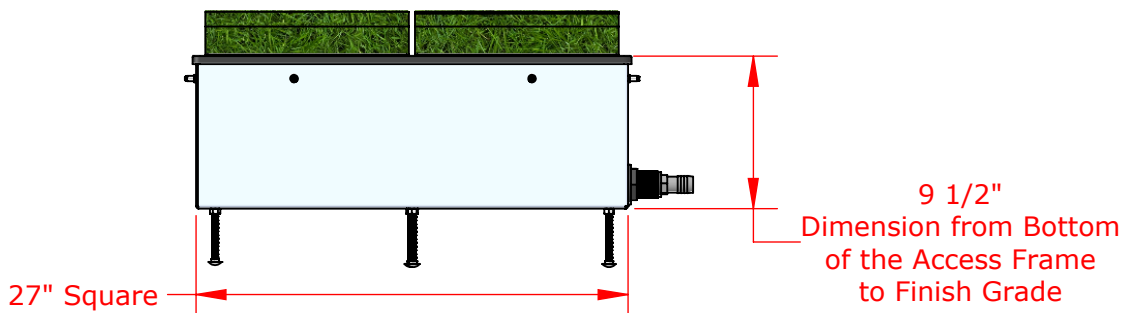

Synthetic Turf Covering Removed For Clarity

RGAFNGHC Full Cover Plug
(Optional)
All Aluminum Construction

Factory Provided 3/8" Dia
Perforated Drain Holes

1" PVC Drain Stub For
Positive Connection
To Subsurface
Drainage System
(Installed by Others)