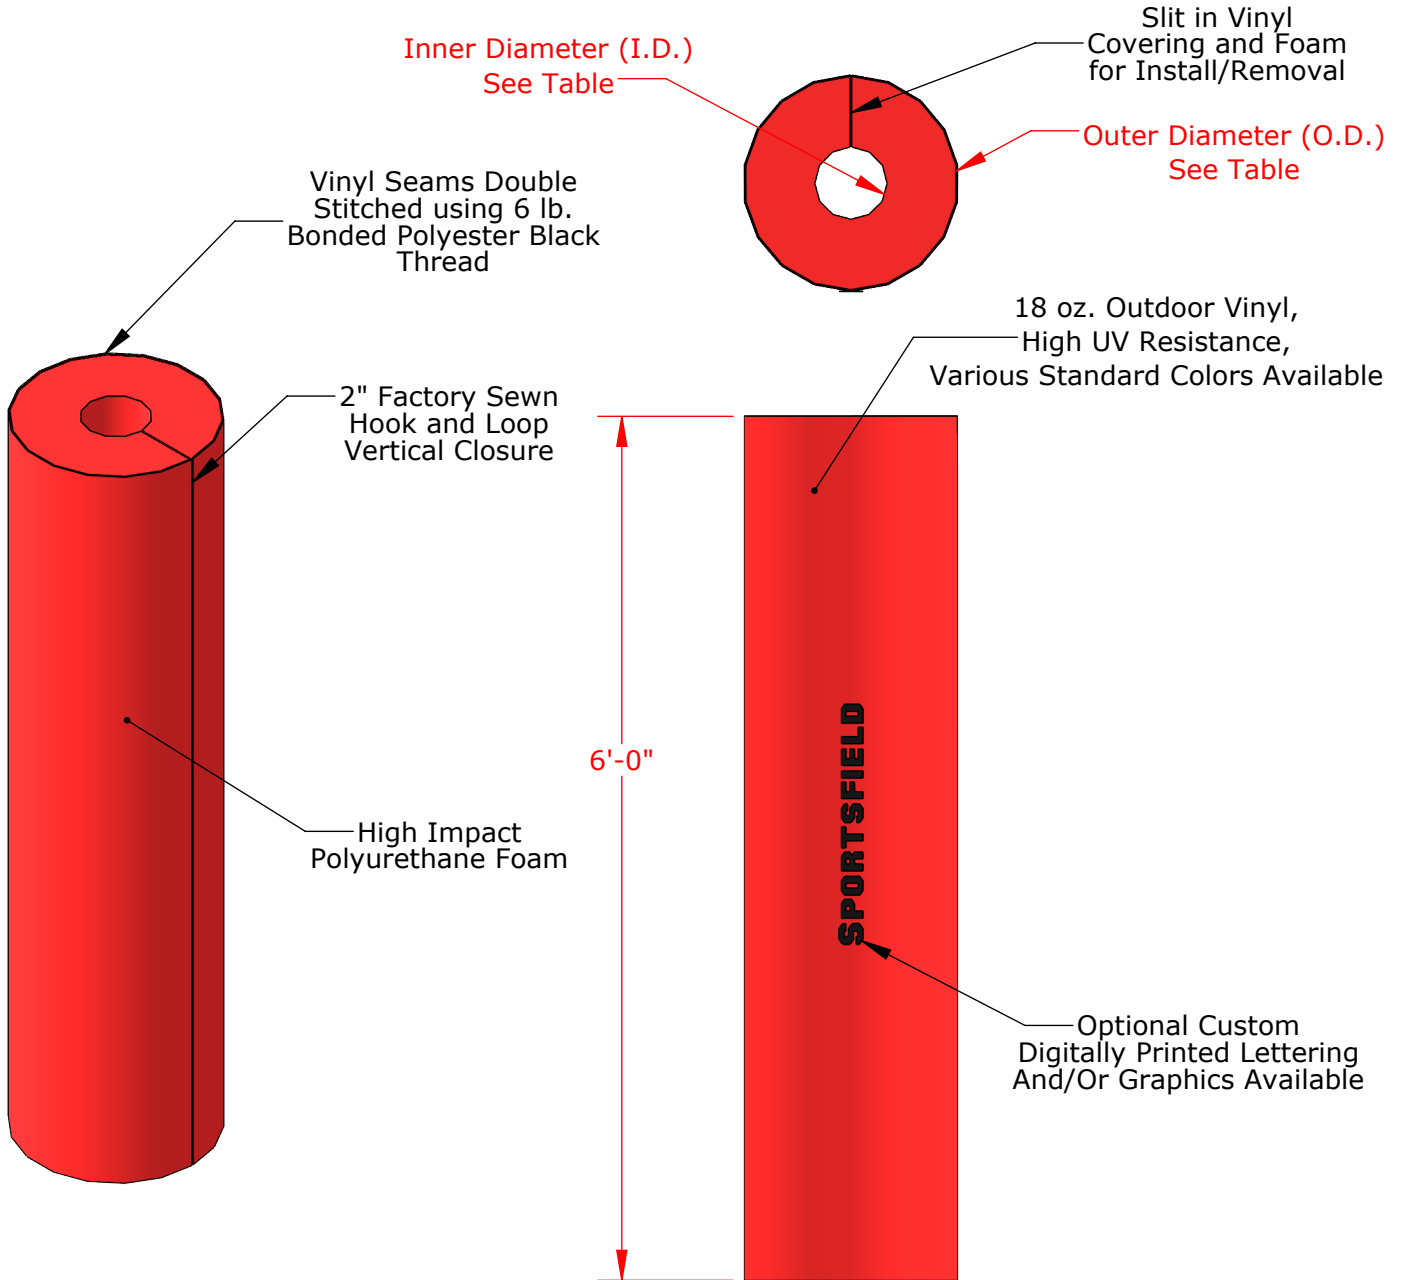

Part #	Description	I.D.	O.D.
GPPR	Football Goal Post Pad	7"	18"
GPPRDG	Football Goal Post Pad with Digital Graphics	7"	18"
RGPPR	Rugby Goal Post Pad	4.5"	15.5"
RGPPRDG	Rugby Goal Post Pad with Digital Graphics	4.5"	15.5"

PROPRIETARY AND CONFIDENTIAL

THE INFORMATION CONTAINED IN THIS DRAWING IS THE SOLE PROPERTY OF SPORTSFIELD SPECIALTIES INC. ANY REPRODUCTION IN PART OR AS A WHOLE WITHOUT THE WRITTEN PERMISSION OF SPORTSFIELD SPECIALTIES INC. IS PROHIBITED.

Round Goal Post Pad

Not To Scale

Sportsfield Specialties Inc 06092020