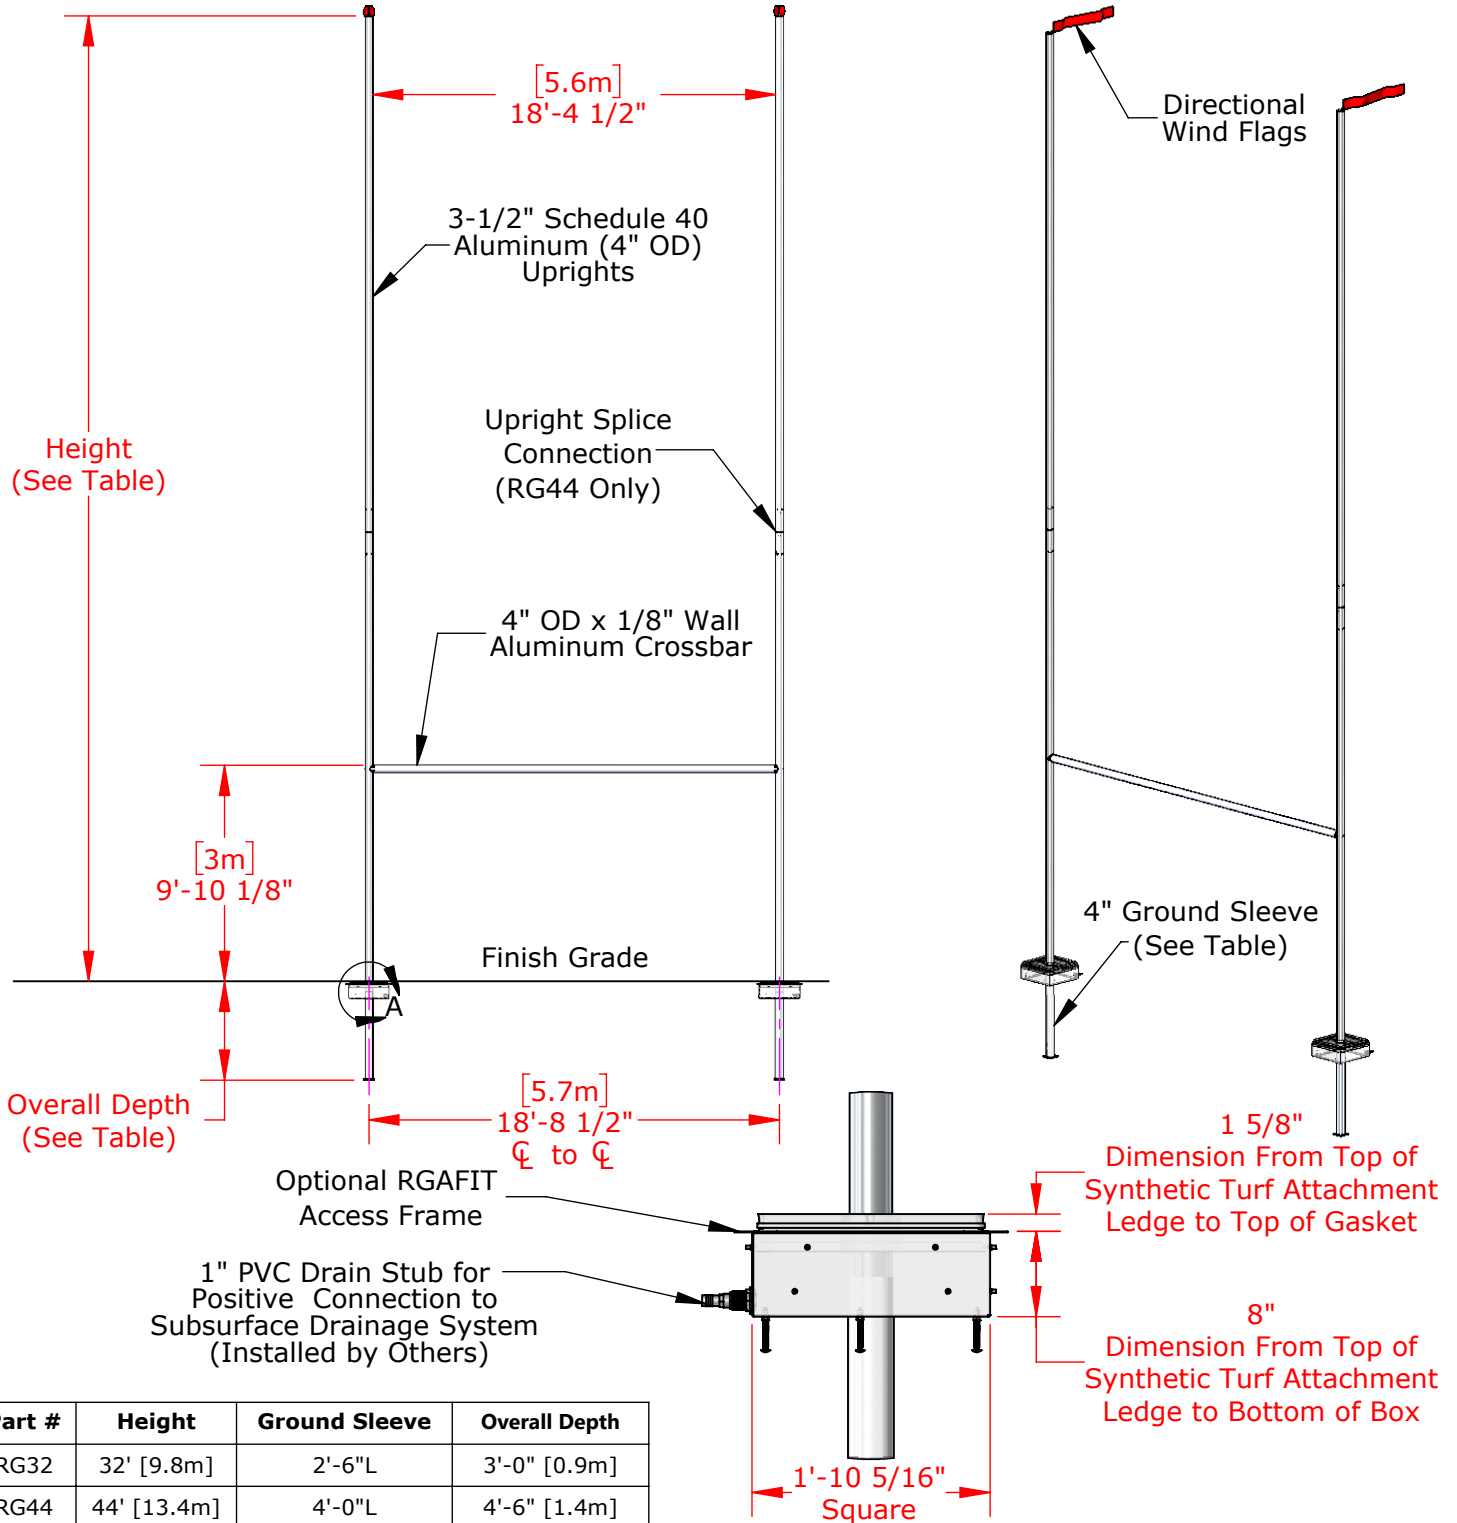

Standard White Powder Coated Finish

Part #	Height	Ground Sleeve	Overall Depth
RG32	32' [9.8m]	2'-6"L	3'-0" [0.9m]
RG44	44' [13.4m]	4'-0"L	4'-6" [1.4m]

PROPRIETARY AND CONFIDENTIAL

THE INFORMATION CONTAINED IN THIS DRAWING IS THE SOLE PROPERTY OF SPORTSFIELD SPECIALTIES INC. ANY REPRODUCTION IN PART OR AS A WHOLE WITHOUT THE WRITTEN PERMISSION OF SPORTSFIELD SPECIALTIES INC. IS PROHIBITED.

Ground Sleeve Rugby Goal

Not To Scale

Sportsfield Specialties Inc 05282020