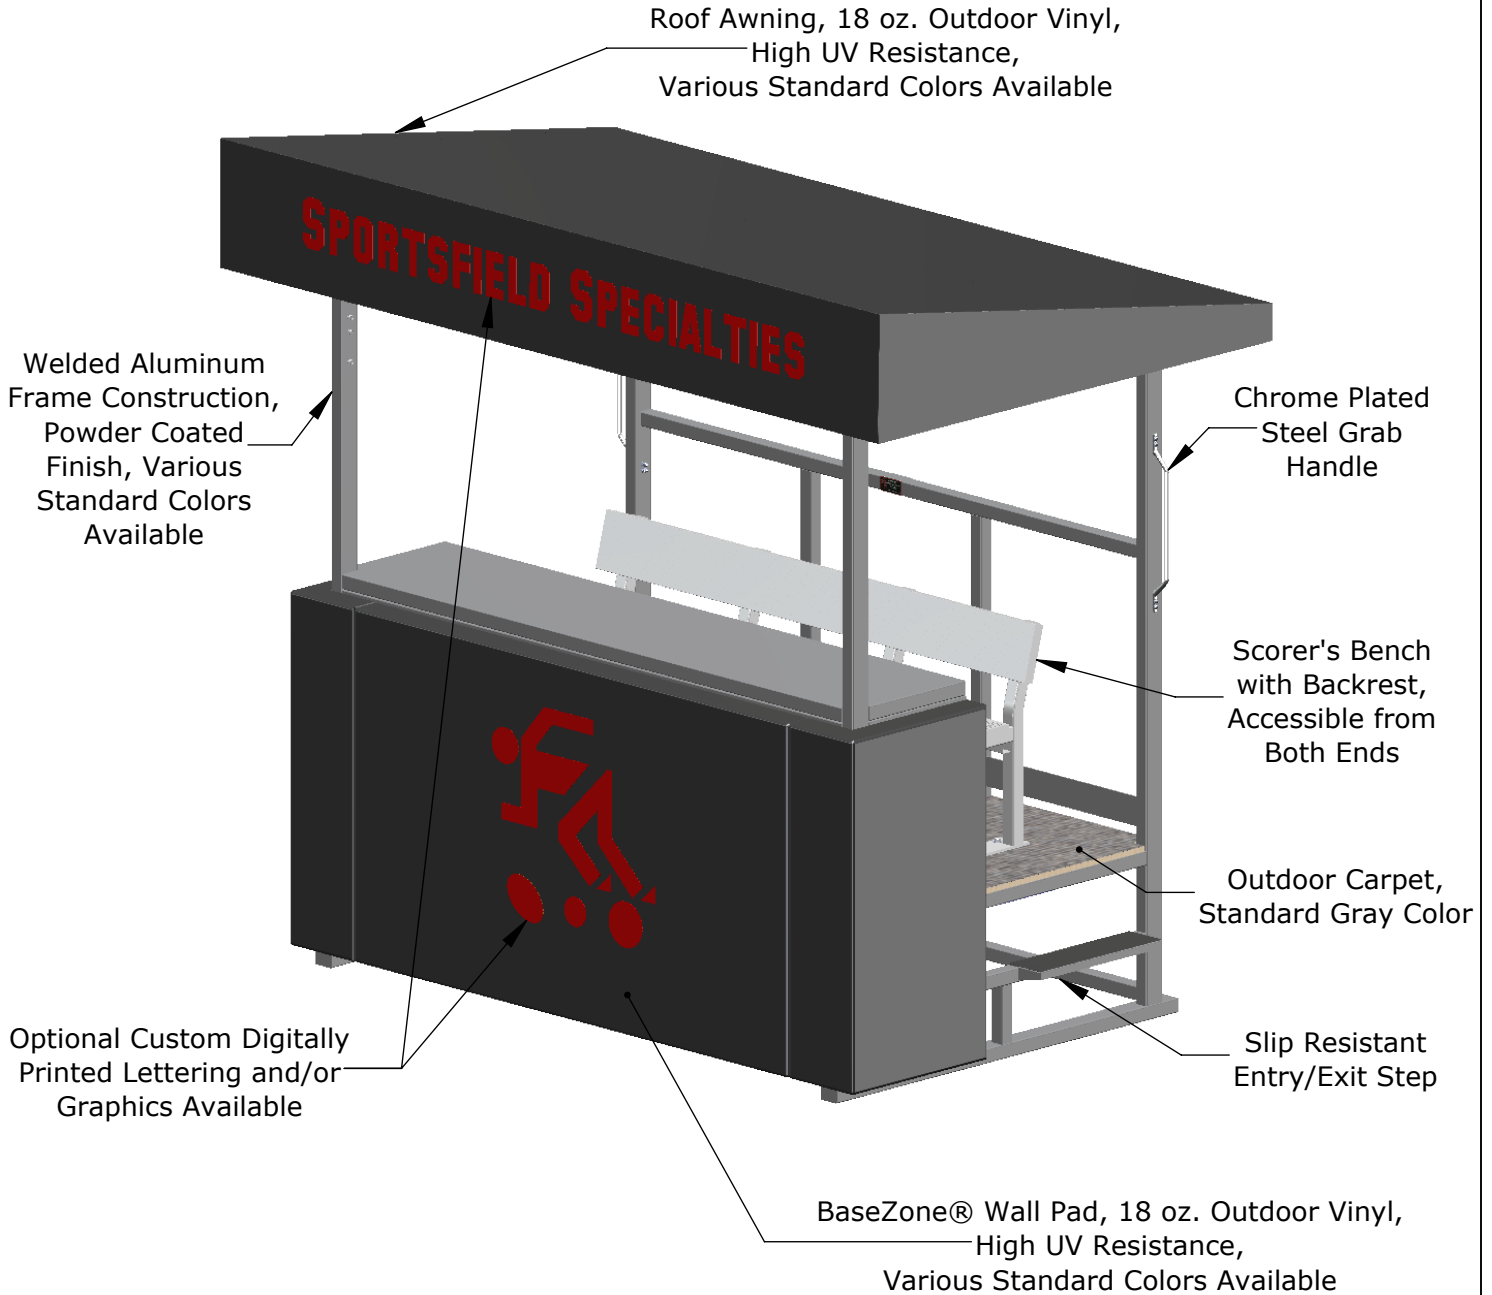

Part #	Size
ST58	5'W x 8'L
ST510	5'W x 10'L
ST512	5'W x 12'L

PROPRIETARY AND CONFIDENTIAL

THE INFORMATION CONTAINED IN THIS DRAWING IS THE SOLE PROPERTY OF SPORTSFIELD SPECIALTIES INC. ANY REPRODUCTION IN PART OR AS A WHOLE WITHOUT THE WRITTEN PERMISSION OF SPORTSFIELD SPECIALTIES INC. IS PROHIBITED.

Scorer's Table

Not To Scale

Sportsfield Specialties Inc 06102020