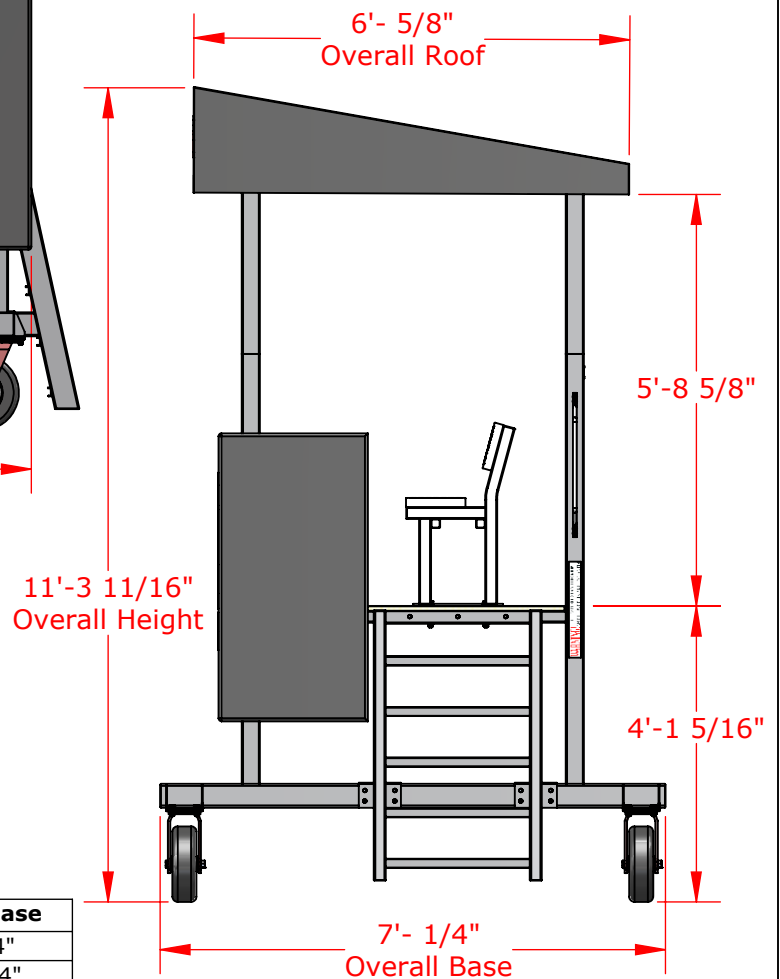

Part #	Overall Roof	Bench Seating	Overall Base
ST58EMK	10'-1 1/8"	6'-7"	8'-7 3/4"
ST510EMK	12'-1 1/8"	8'-8"	10'-7 3/4"
ST512EMK	14'-1 1/8"	10'-8"	12'-7 3/4"

PROPRIETARY AND CONFIDENTIAL

THE INFORMATION CONTAINED IN THIS DRAWING IS THE SOLE PROPERTY OF SPORTSFIELD SPECIALTIES INC. ANY REPRODUCTION IN PART OR AS A WHOLE WITHOUT THE WRITTEN PERMISSION OF SPORTSFIELD SPECIALTIES INC. IS PROHIBITED.

Scorer's Table with Elevated Mobility Kit

Not To Scale

Sportsfield Specialties Inc 06102020