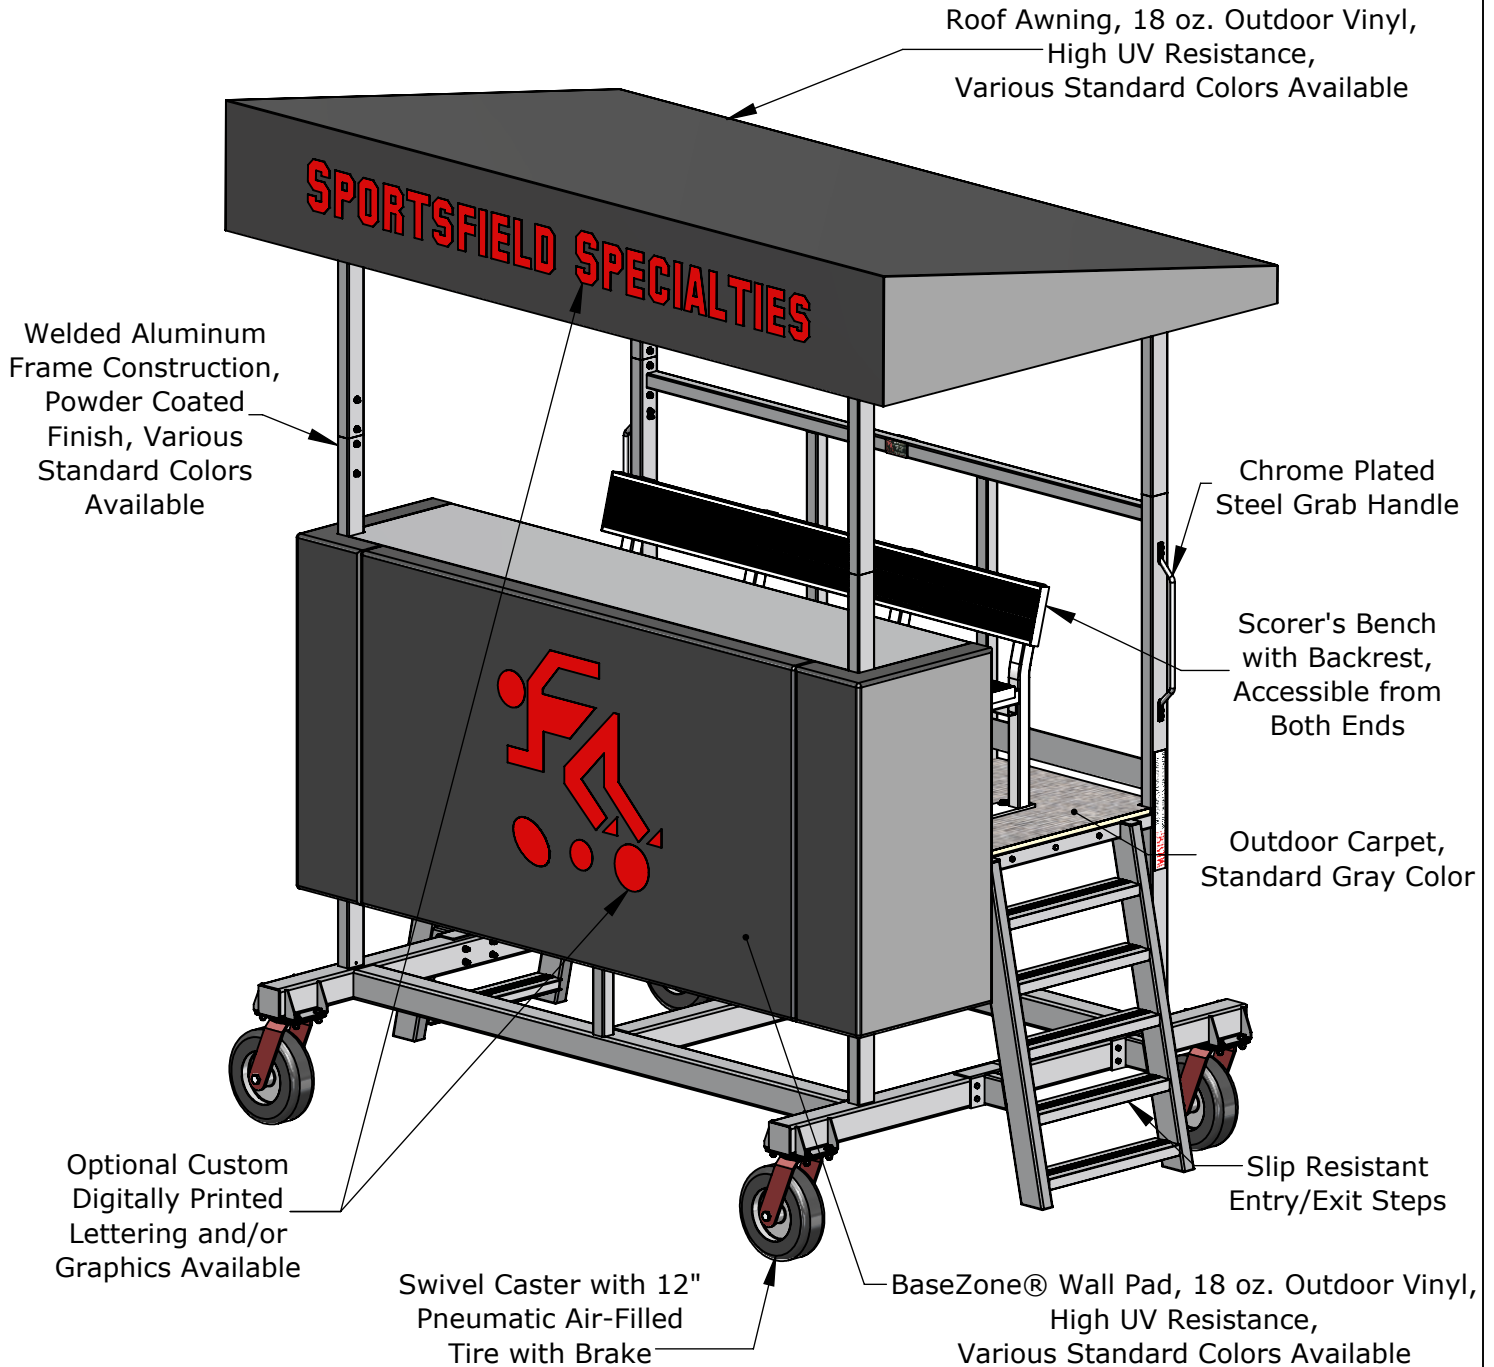

Part #	Size
ST58EMK	5'W x 8'L
ST510EMK	5'W x 10'L
ST512EMK	5'W x 12'L

PROPRIETARY AND CONFIDENTIAL

THE INFORMATION CONTAINED IN THIS DRAWING IS THE SOLE PROPERTY OF SPORTSFIELD SPECIALTIES INC. ANY REPRODUCTION IN PART OR AS A WHOLE WITHOUT THE WRITTEN PERMISSION OF SPORTSFIELD SPECIALTIES INC. IS PROHIBITED.

Scorer's Table with Elevated Mobility Kit

Not To Scale

Sportsfield Specialties Inc 06102020