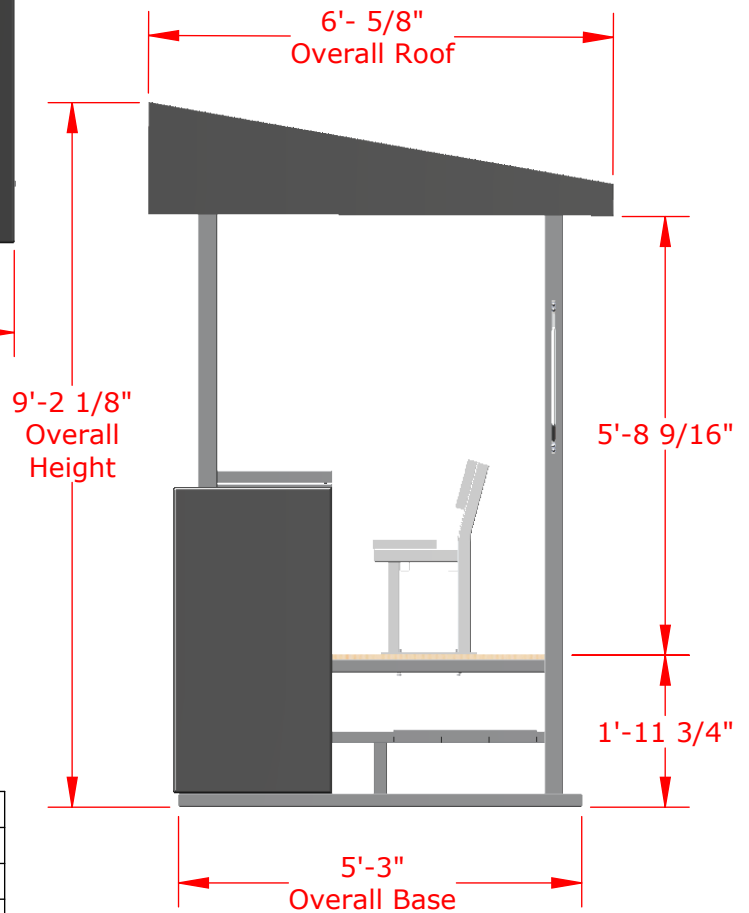

Part #	Overall Roof	Bench Seating	Overall Base
ST58	10'-1 1/8"	6'-7"	8'-7 3/4"
ST510	12'-1 1/8"	8'-8"	10'-7 3/4"
ST512	14'-1 1/8"	10'-8"	12'-7 3/4"

PROPRIETARY AND CONFIDENTIAL

THE INFORMATION CONTAINED IN THIS DRAWING IS THE SOLE PROPERTY OF SPORTSFIELD SPECIALTIES INC. ANY REPRODUCTION IN PART OR AS A WHOLE WITHOUT THE WRITTEN PERMISSION OF SPORTSFIELD SPECIALTIES INC. IS PROHIBITED.

Not To Scale

Scorer's Table

Sportsfield Specialties Inc 06102020