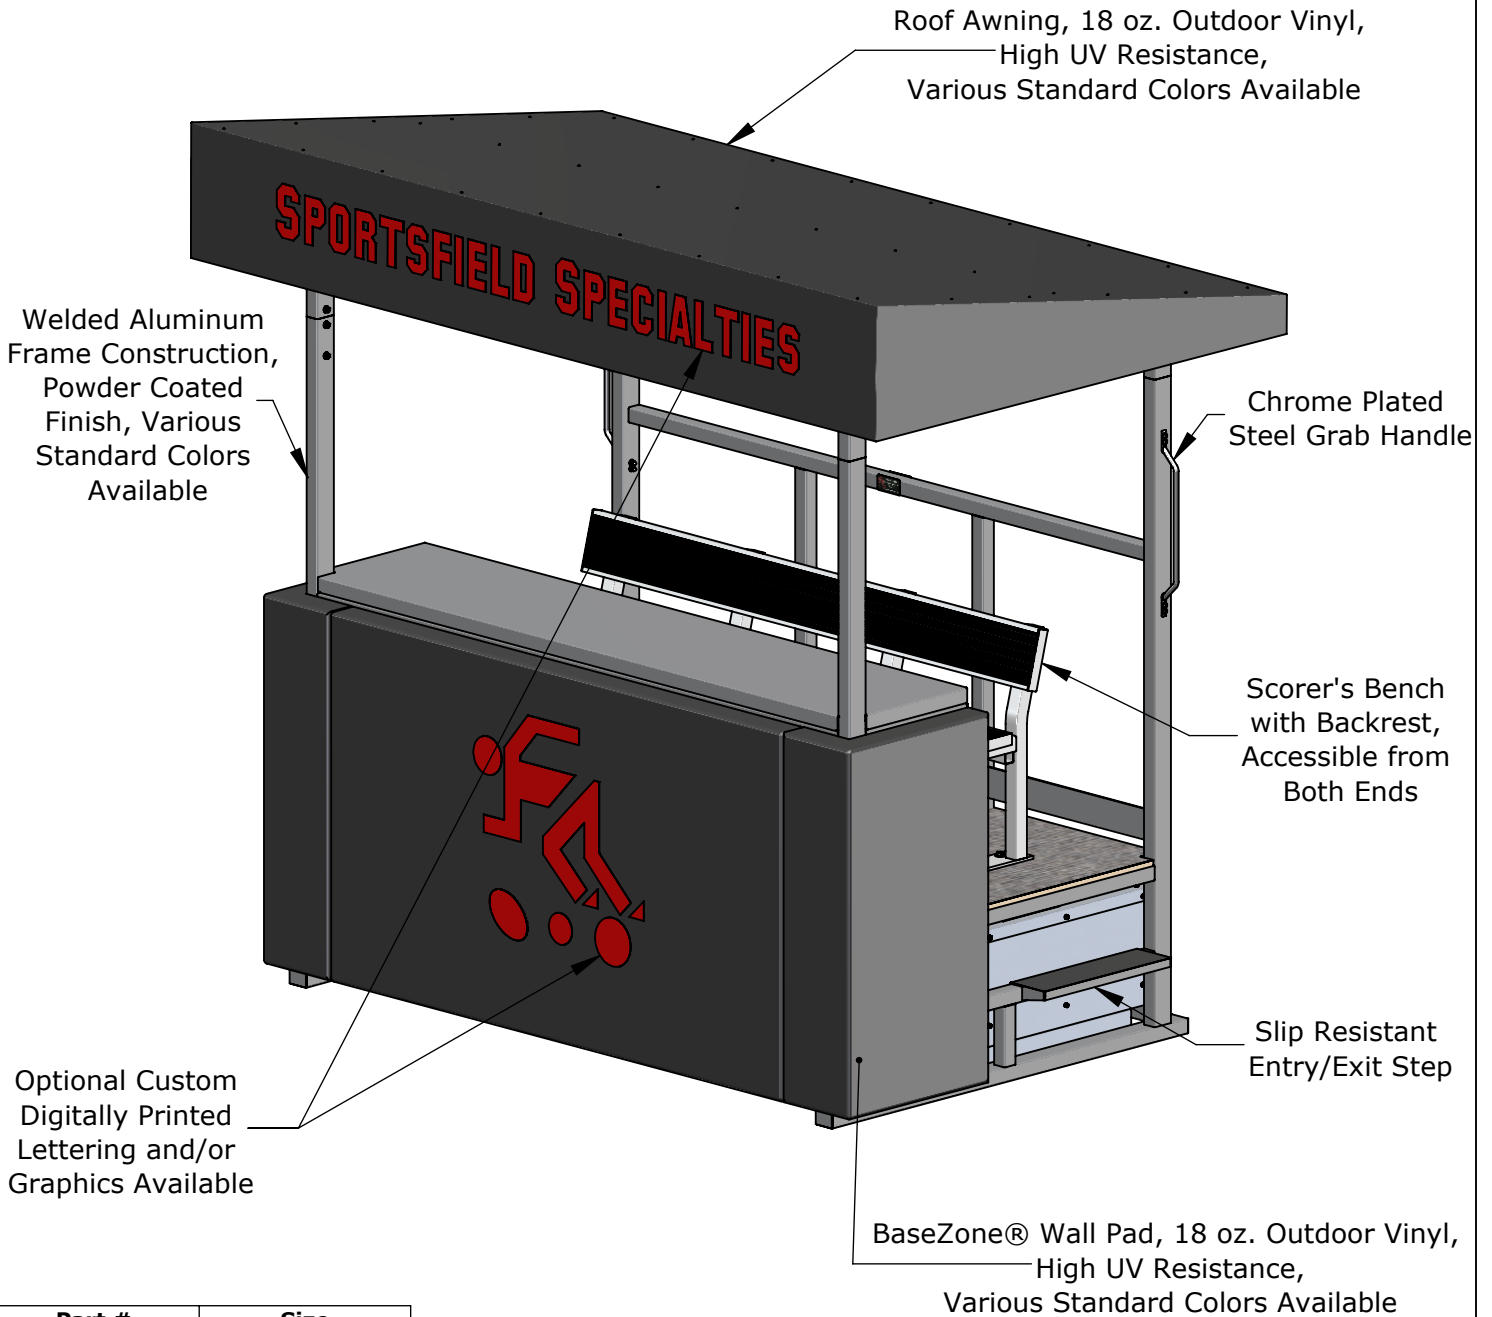

Part #	Size
ST58LSC	5'W x 8'L
ST510LSC	5'W x 10'L
ST512LSC	5'W x 12'L

PROPRIETARY AND CONFIDENTIAL

THE INFORMATION CONTAINED IN THIS DRAWING IS THE SOLE PROPERTY OF SPORTSFIELD SPECIALTIES INC. ANY REPRODUCTION IN PART OR AS A WHOLE WITHOUT THE WRITTEN PERMISSION OF SPORTSFIELD SPECIALTIES INC. IS PROHIBITED.

Scorer's Table with Lockable Storage Compartment

Not To Scale

Sportsfield Specialties Inc 06112020