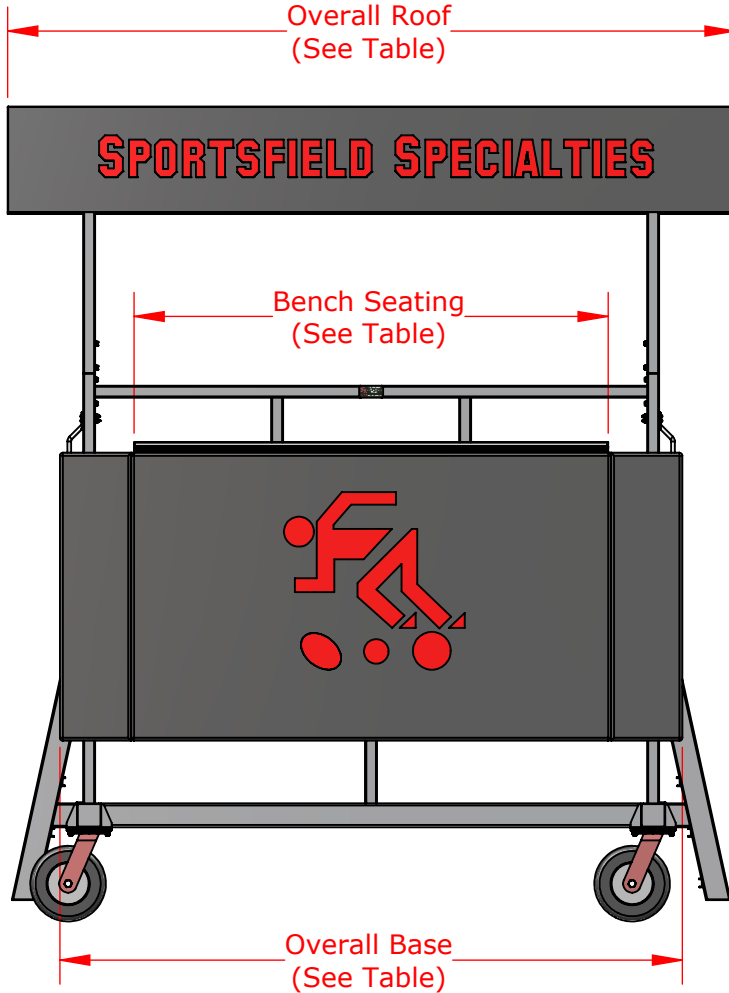

Part #	Overall Roof	Bench Seating	Overall Base
ST58EMK	10'-1 1/8"	6'-7"	8'-7 3/4"
ST510EMK	12'-1 1/8"	8'-8"	10'-7 3/4"
ST512EMK	14'-1 1/8"	10'-8"	12'-7 3/4"

PROPRIETARY AND CONFIDENTIAL

THE INFORMATION CONTAINED IN THIS DRAWING IS THE SOLE PROPERTY OF SPORTSFIELD SPECIALTIES INC. ANY REPRODUCTION IN PART OR AS A WHOLE WITHOUT THE WRITTEN PERMISSION OF SPORTSFIELD SPECIALTIES INC. IS PROHIBITED.

Scorer's Table with Elevated Mobility Kit

Not To Scale

Sportsfield Specialties Inc 06102020