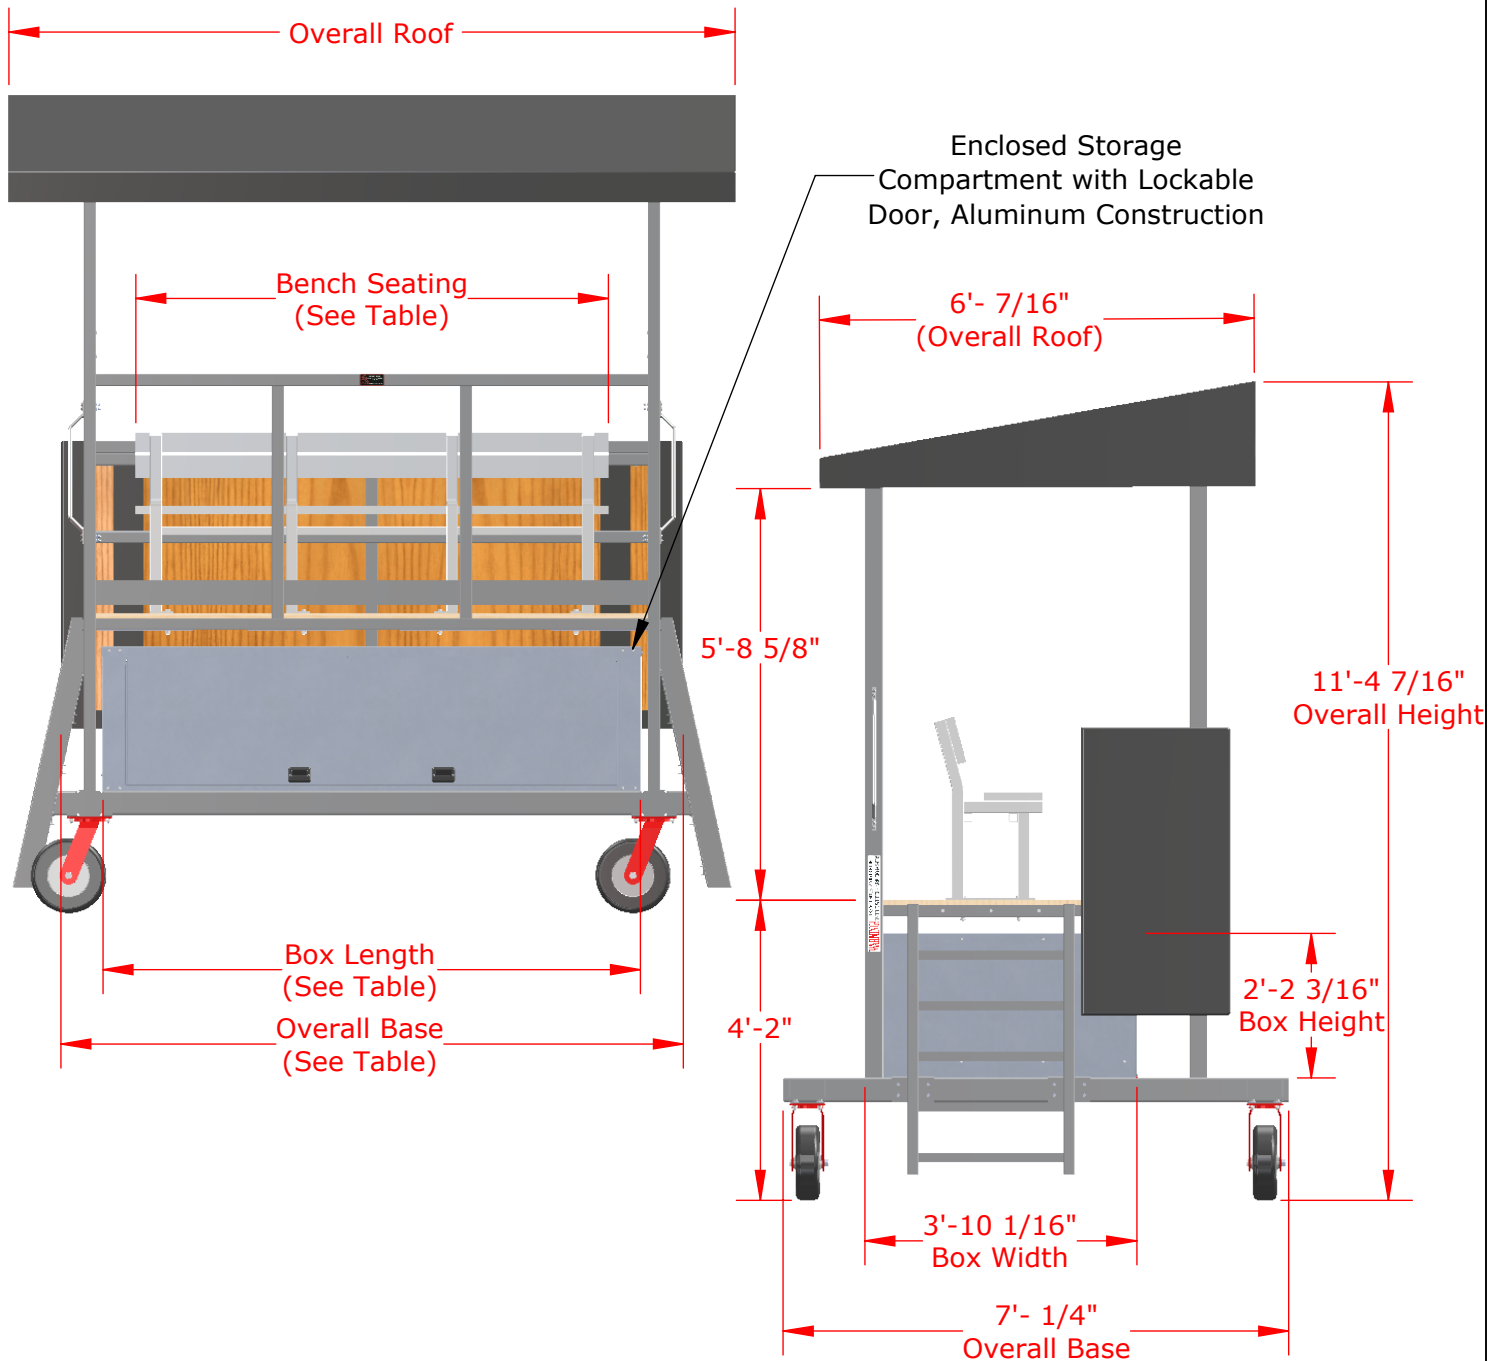

### Product Overview

- Ideal for facilities requiring a portable multi-purpose scoring center
- Commonly used for lacrosse, field hockey, and soccer applications
- Provides elevated shelter for scorekeepers, officials, and coaches
- Full length bench with backrest, counter top, and rear aisle
- Corrugated metal roof or UV resistant vinyl roof awning
- Standard protective padding across front and both ends
- Slip resistant entry/exit steps with grab handle
- Colors and optional digital graphics selected by customer
- Available with lockable storage compartment and weather enclosures
- Standard lengths of 8', 10' and 12'

# Scorer's Table with Elevated Mobility Kit

Not To Scale

Sportsfield Specialties Inc 06102020

Part #	Size
ST58EMKLSC	5'W x 8'L
ST510EMKLSC	5'W x 10'L
ST512EMKLSC	5'W x 12'L

**PROPRIETARY AND CONFIDENTIAL**

## Scorer's Table with Elevated Mobility Kit and Lockable Storage Compartment

Not To Scale

Sportsfield Specialties Inc 06112020

Part #	Overall Roof	Bench Seating	Box Length	Overall Base
ST58EMKLSC	10'-1 1/8"	6'-7"	7'-5 13/16"	8'-7 3/4"
ST510EMKLSC	12'-1 1/8"	8'-8"	9'-5 13/16"	10'-7 3/4"
ST512EMKLSC	14'-1 1/8"	10'-8"	11'-5 13/16"	12'-7 3/4"