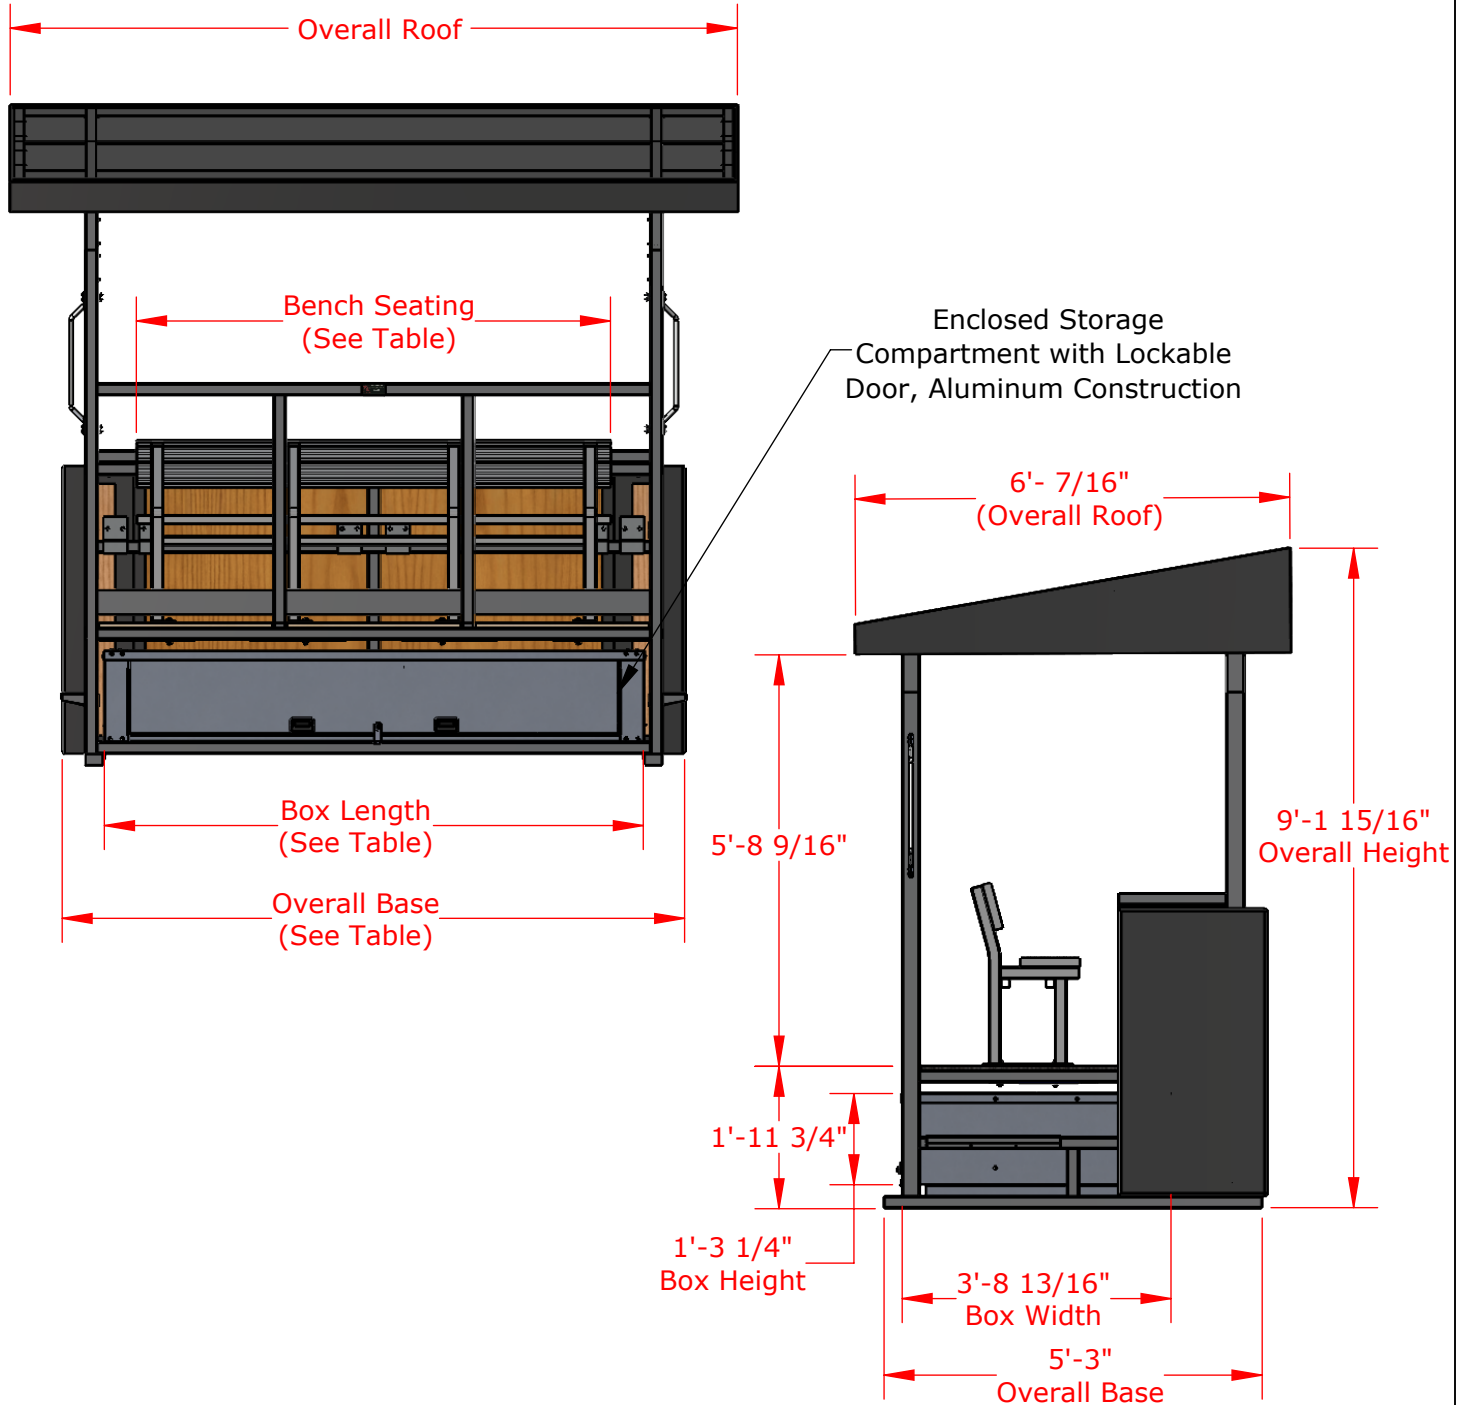

### Product Overview

- Ideal for facilities requiring a portable multi-purpose scoring center
- Commonly used for lacrosse, field hockey, and soccer applications
- Provides elevated shelter for scorekeepers, officials, and coaches
- Full length bench with backrest, counter top, and rear aisle
- Corrugated metal roof or UV resistant vinyl roof awning
- Standard protective padding across front and both ends
- Slip resistant entry/exit steps with grab handle
- Colors and optional digital graphics selected by customer
- Available with lockable storage compartment and weather enclosures
- Standard lengths of 8', 10' and 12'

# Scorer's Table

Sportsfield Specialties Inc 06102020

Part #	Size
ST58LSC	5'W x 8'L
ST510LSC	5'W x 10'L
ST512LSC	5'W x 12'L

**PROPRIETARY AND CONFIDENTIAL**

THE INFORMATION CONTAINED IN THIS DRAWING IS THE SOLE PROPERTY OF SPORTSFIELD SPECIALTIES INC. ANY REPRODUCTION IN PART OR AS A WHOLE WITHOUT THE WRITTEN PERMISSION OF SPORTSFIELD SPECIALTIES INC. IS PROHIBITED.

## Scorer's Table with Lockable Storage Compartment

Not To Scale

Sportsfield Specialties Inc 06112020

Part #	Overall Roof	Bench Seating	Box Length	Overall Base
ST58LSC	10'-1 1/8"	6'-7"	7'-5 13/16"	8'-7 3/4"
ST510LSC	12'-1 1/8"	8'-8"	9'-5 13/16"	10'-7 3/4"
ST512LSC	14'-1 1/8"	10'-8"	11'-5 13/16"	12'-7 3/4"