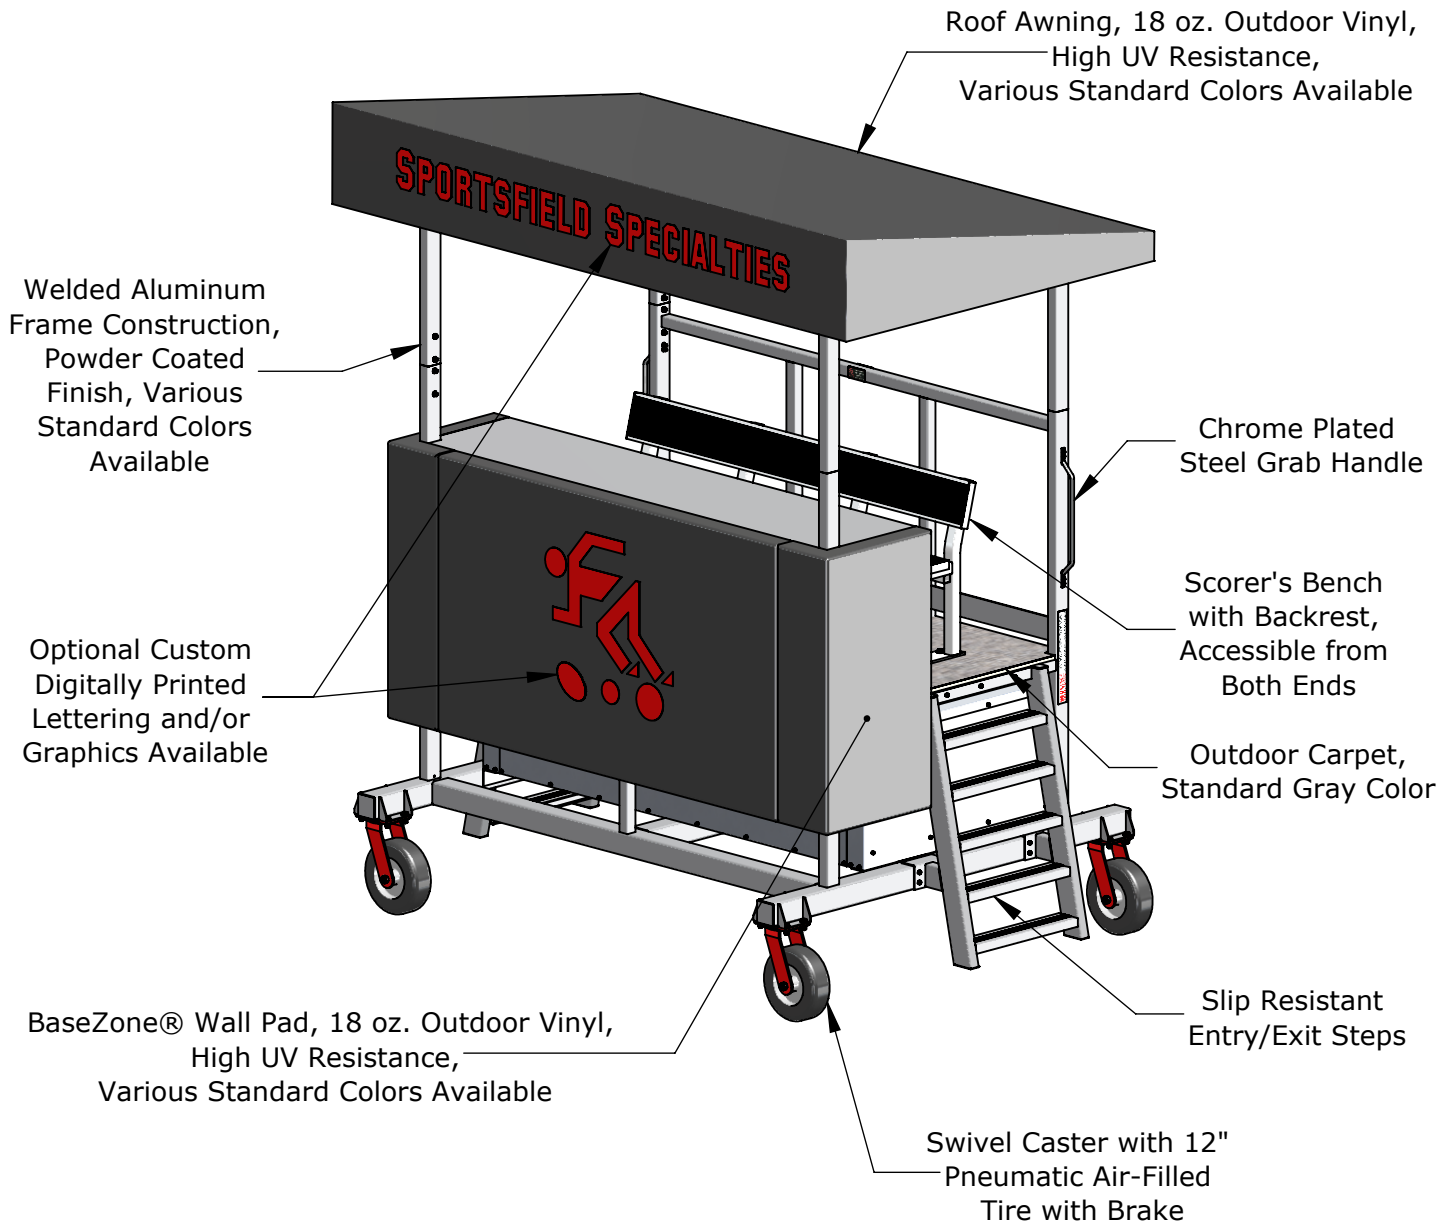

Part #	Size
ST58EMKLSC	5'W x 8'L
ST510EMKLSC	5'W x 10'L
ST512EMKLSC	5'W x 12'L

PROPRIETARY AND CONFIDENTIAL

THE INFORMATION CONTAINED IN THIS DRAWING IS THE SOLE PROPERTY OF SPORTSFIELD SPECIALTIES INC. ANY REPRODUCTION IN PART OR AS A WHOLE WITHOUT THE WRITTEN PERMISSION OF SPORTSFIELD SPECIALTIES INC. IS PROHIBITED.

Scorer's Table with Elevated Mobility Kit and Lockable Storage Compartment

Not To Scale

Sportsfield Specialties Inc 06112020