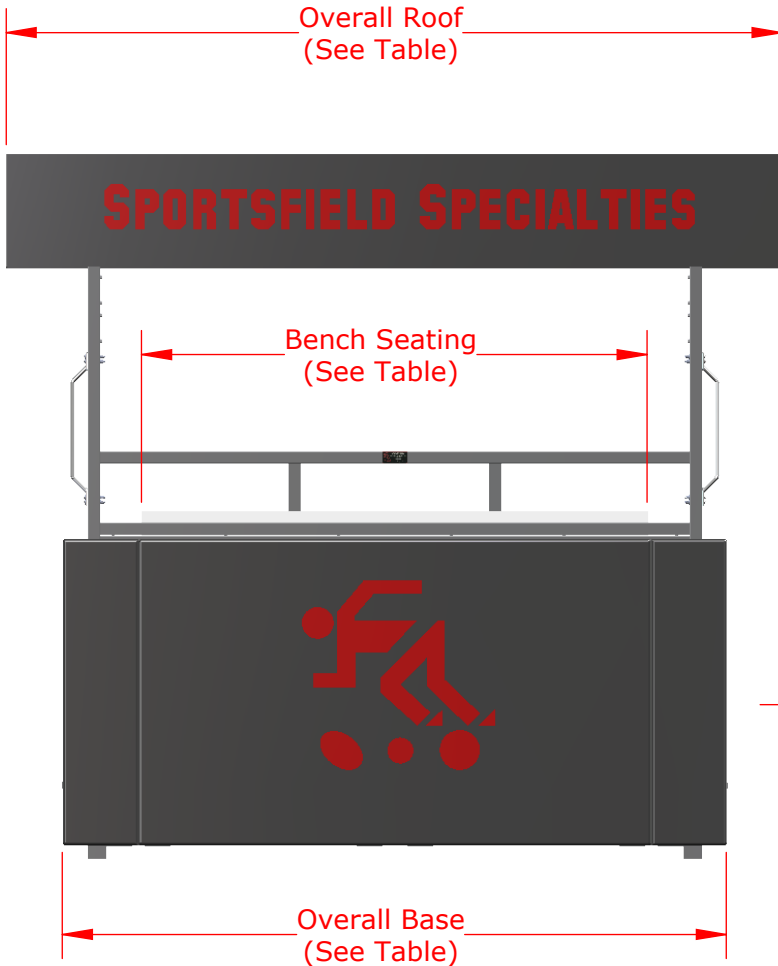

Part #	Overall Roof	Bench Seating	Overall Base
ST58	10'-1 1/8"	6'-7"	8'-7 3/4"
ST510	12'-1 1/8"	8'-8"	10'-7 3/4"
ST512	14'-1 1/8"	10'-8"	12'-7 3/4"

PROPRIETARY AND CONFIDENTIAL

THE INFORMATION CONTAINED IN THIS DRAWING IS THE SOLE PROPERTY OF SPORTSFIELD SPECIALTIES INC. ANY REPRODUCTION IN PART OR AS A WHOLE WITHOUT THE WRITTEN PERMISSION OF SPORTSFIELD SPECIALTIES INC. IS PROHIBITED.

Not To Scale

Scorer's Table

Sportsfield Specialties Inc 06102020