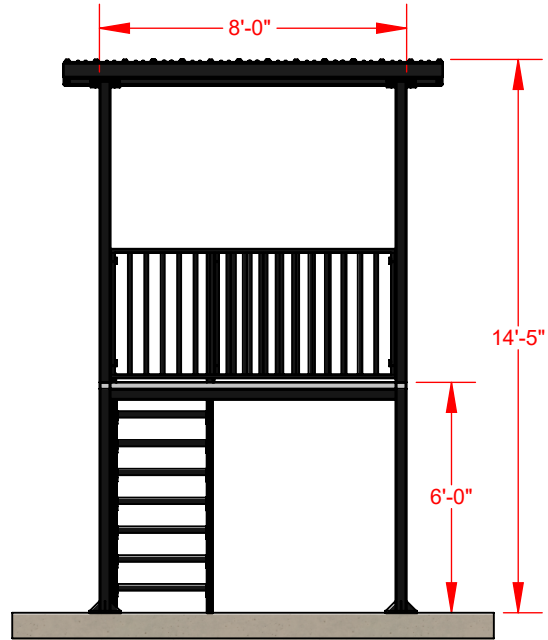

Powder Coated Steel Structure,
Various Standard Colors Available

Front View