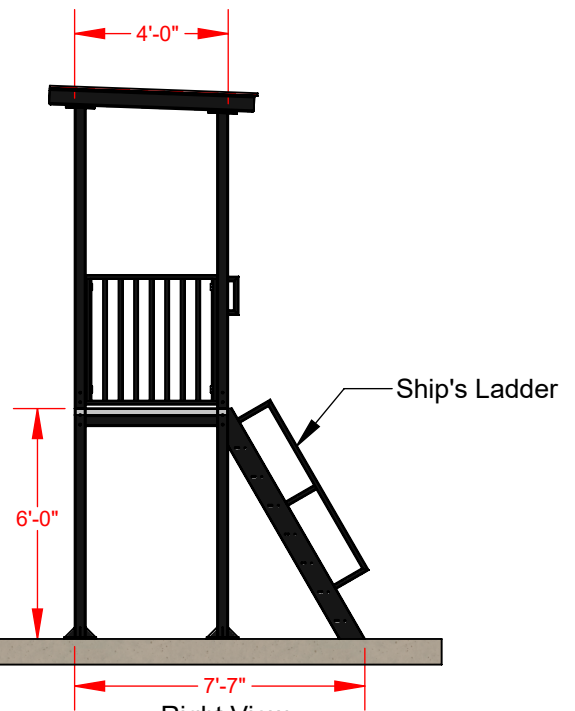

Right View

**Foundation Requirements
Based On Local Codes
And Soil Conditions**

PROPRIETARY AND CONFIDENTIAL

THE INFORMATION CONTAINED IN THIS DRAWING IS THE SOLE PROPERTY OF SPORTSFIELD SPECIALTIES INC. ANY REPRODUCTION IN PART OR AS A WHOLE WITHOUT THE WRITTEN PERMISSION OF SPORTSFIELD SPECIALTIES INC. IS PROHIBITED.

**FT486 - 6'H, 4' x 8' Platform
Filming Tower with Ship's Ladder**

Not To Scale

Sportsfield Specialties Inc 105609.1-221212