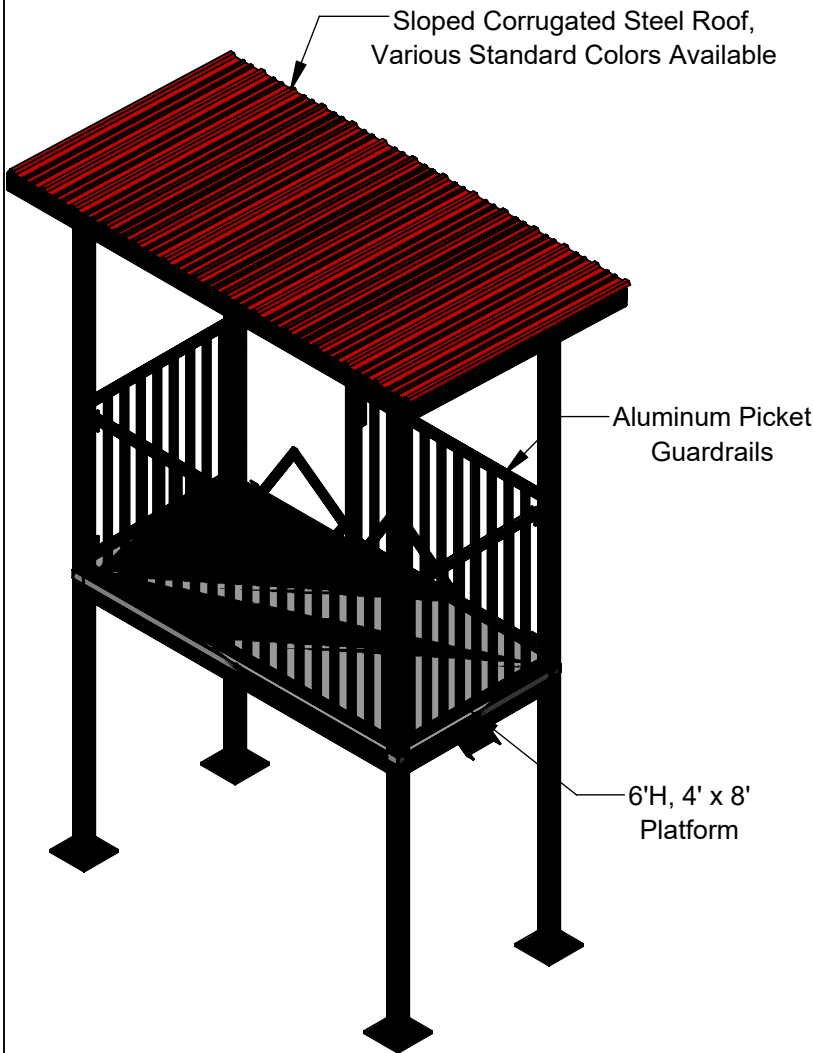

Powder Coated Steel Structure,
Various Standard Colors Available

Front View