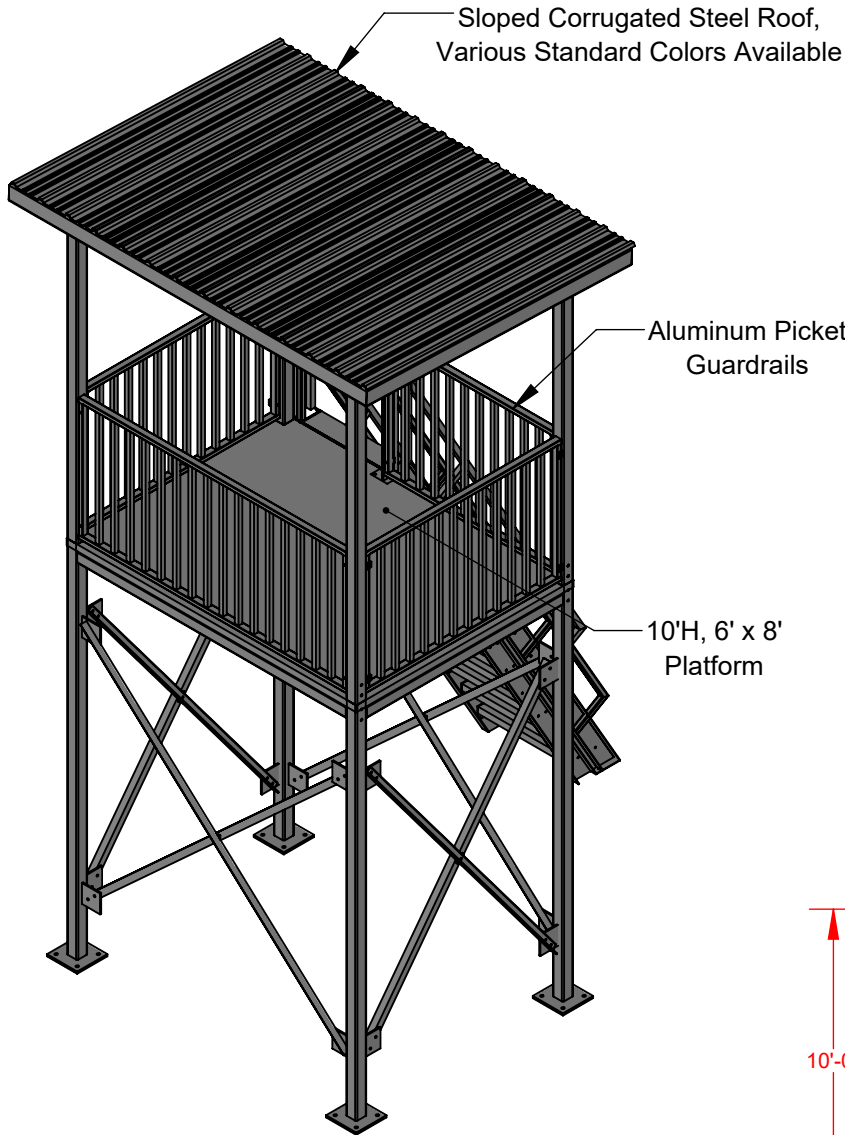

## Product Overview

- Sleek multi-purpose filming tower solution
- Provides elevated vantage point for coaches and video team
- Durable powder coated steel & aluminum construction
- Ship's ladder and picket railing with gate
- Available in a variety of colors
- Industry exclusive 5-Year manufacturer's product warranty

**OSHA Compliant!**

Item	Product Description
FT486	6'H, 4'x8' platform Filming Tower with ship's ladder
FT6810	10'H, 6'x8' platform Filming Tower with ship's ladder
PESFT	Stamped drawings and calculations by a licensed professional engineer

Powder Coated Steel Structure,  
 Various Standard Colors Available

Front View

Right View

**Foundation Requirements  
 Based On Local Codes  
 And Soil Conditions**

**PROPRIETARY AND CONFIDENTIAL**

THE INFORMATION CONTAINED IN THIS DRAWING IS THE SOLE PROPERTY OF SPORTSFIELD SPECIALTIES INC. ANY REPRODUCTION IN PART OR AS A WHOLE WITHOUT THE WRITTEN PERMISSION OF SPORTSFIELD SPECIALTIES INC. IS PROHIBITED.

**FT486 - 6'H, 4' x 8' Platform  
 Filming Tower with Ship's Ladder**

Not To Scale

Sportsfield Specialties Inc 105609.1-221212

Powder Coated Steel Structure,  
 Various Standard Colors Available

Front View