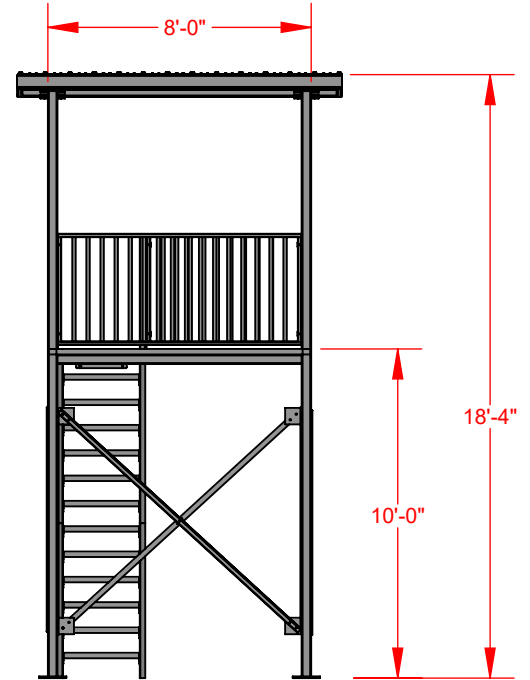

**OSHA Compliant!**

Item	Product Description
FT486	6'H, 4'x8' platform Filming Tower with ship's ladder
FT6810	10'H, 6'x8' platform Filming Tower with ship's ladder
PESFT	Stamped drawings and calculations by a licensed professional engineer

**FT486 - 6'H, 4' x 8' Platform  
 Filming Tower with Ship's Ladder**

Not To Scale

Sportsfield Specialties Inc 105609.1-221212

Powder Coated Steel Structure,  
 Various Standard Colors Available

Front View