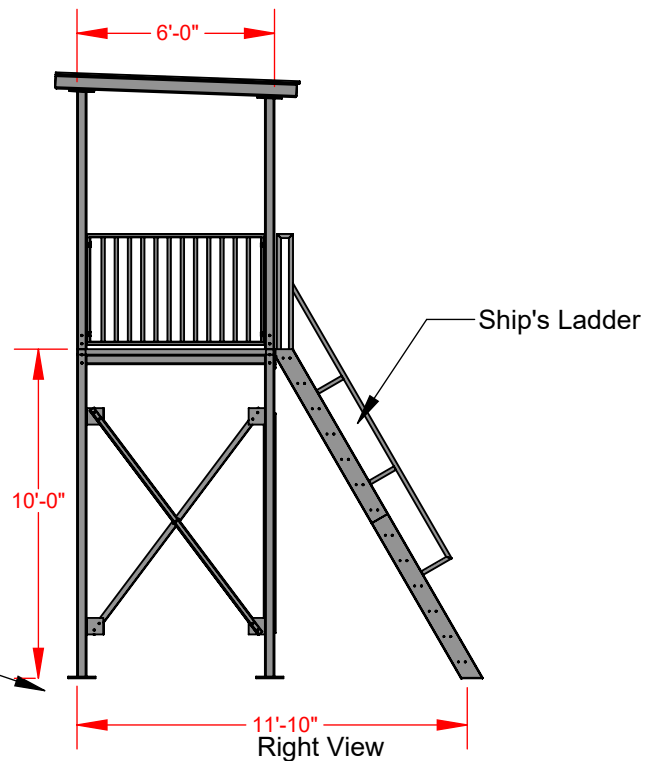

**OSHA Compliant!**

Item	Product Description
FT486	6'H, 4'x8' platform Filming Tower with ship's ladder
FT6810	10'H, 6'x8' platform Filming Tower with ship's ladder
PESFT	Stamped drawings and calculations by a licensed professional engineer

**FT486 - 6'H, 4' x 8' Platform  
 Filming Tower with Ship's Ladder**

Not To Scale

Sportsfield Specialties Inc 105609.1-221212

Powder Coated Steel Structure,  
 Various Standard Colors Available

Front View