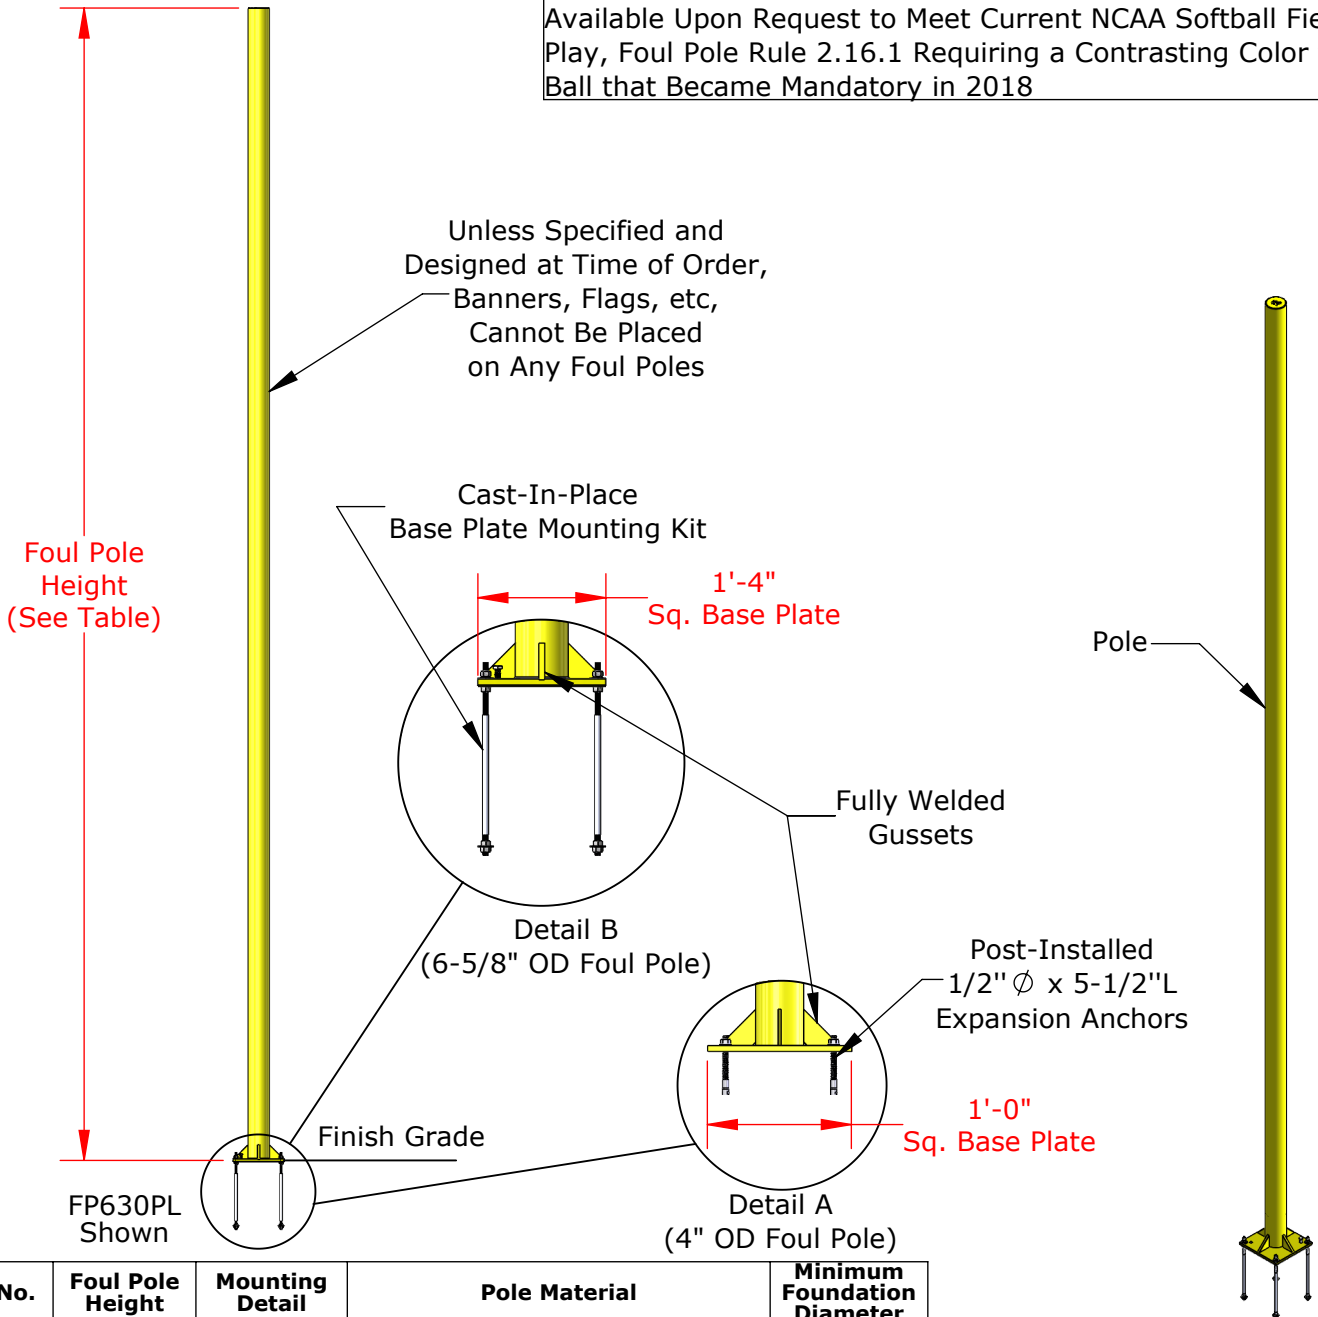

Standard Powder Coated Yellow Finish, *White or Orange Available Upon Request to Meet Current NCAA Softball Field of Play, Foul Pole Rule 2.16.1 Requiring a Contrasting Color to the Ball that Became Mandatory in 2018

Part No.	Foul Pole Height	Mounting Detail	Pole Material	Minimum Foundation Diameter
FP415PL	15'	A	4" OD x 0.226" Wall Aluminum	24"
FP420PL	20'	A	4" OD x 0.226" Wall Aluminum	24"
FP630PL	30'	B	6-5/8" OD x 0.280" Wall Aluminum	30"
FP640PL	40'	B	6-5/8" OD x 0.280" Wall Steel	30"

Foundation Requirements Based on Local Codes and Soil Conditions

PROPRIETARY AND CONFIDENTIAL

THE INFORMATION CONTAINED IN THIS DRAWING IS THE SOLE PROPERTY OF SPORTSFIELD SPECIALTIES INC. ANY REPRODUCTION IN PART OR AS A WHOLE WITHOUT THE WRITTEN PERMISSION OF SPORTSFIELD SPECIALTIES INC. IS PROHIBITED.

Plate Mount Foul Pole

Not To Scale

Sportsfield Specialties Inc 08142020