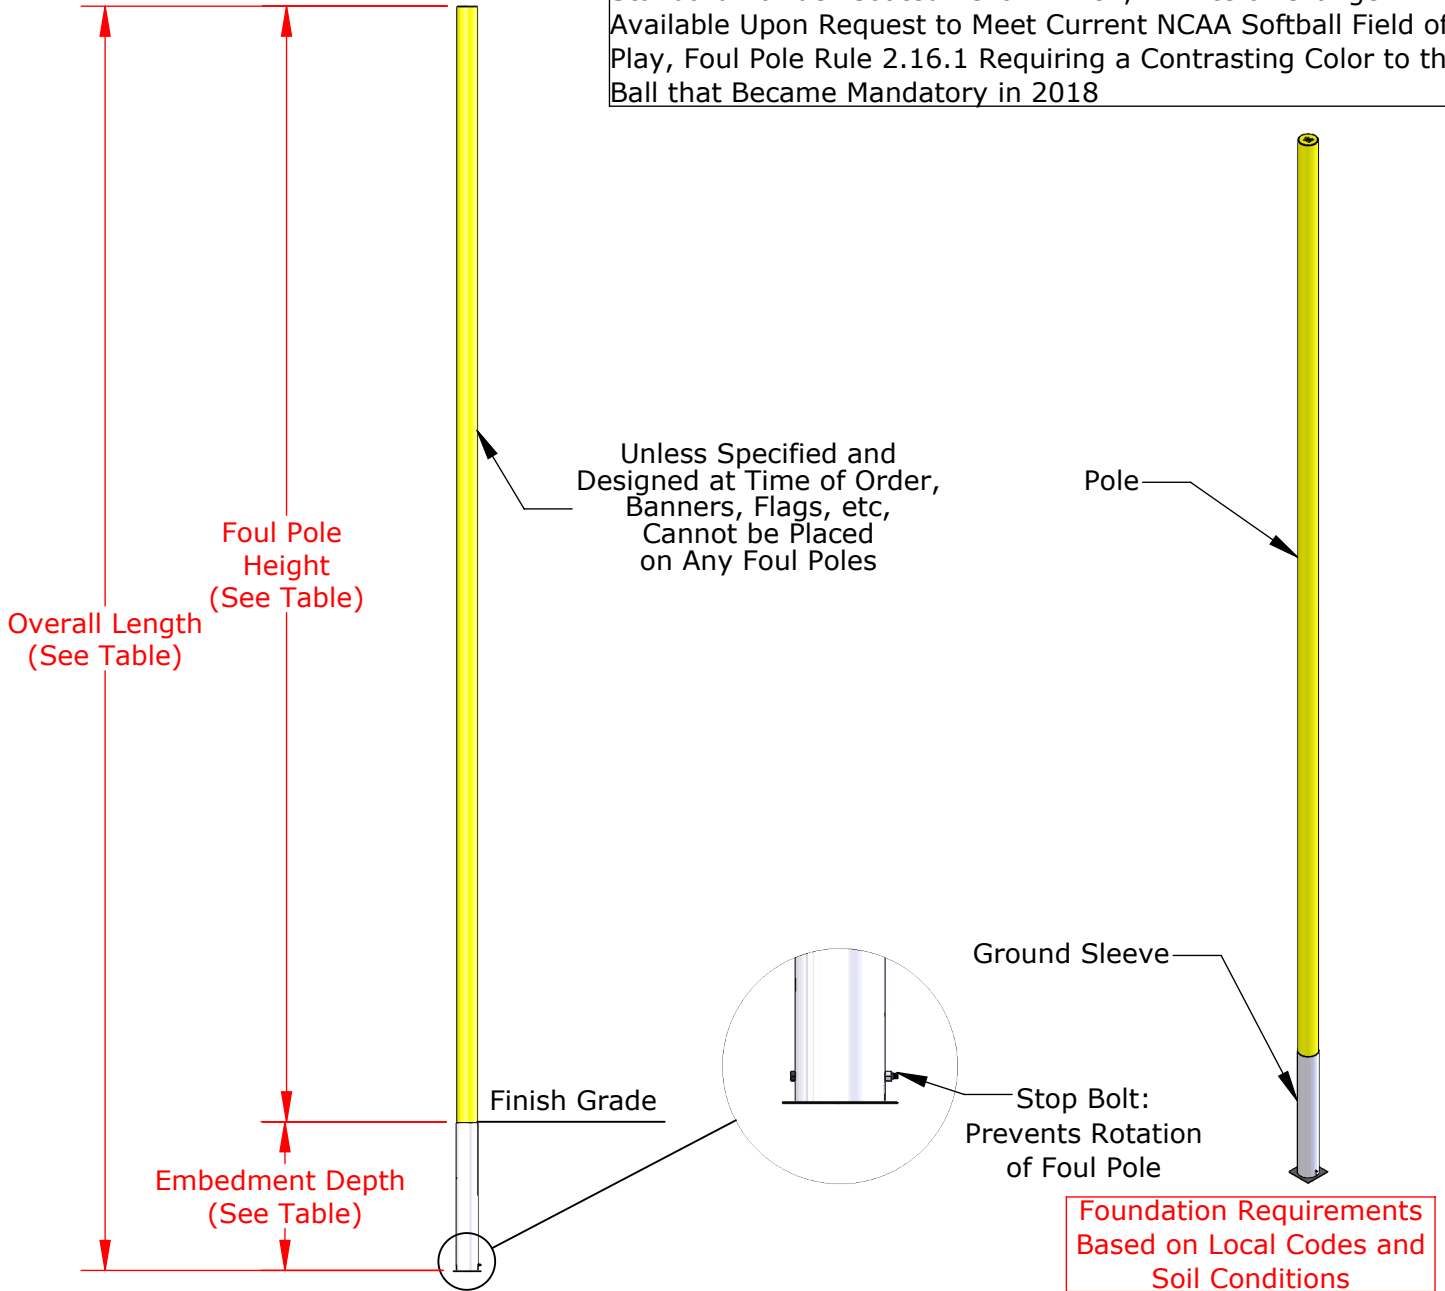

## Baseball / Softball Foul Poles

### Product Overview

- Standard powder coated yellow, white, or orange finish available to meet NCAA softball field of play, foul pole rule 2.12 requiring a contrasting color to the ball
- Standard pre-engineered heights: 15', 20', 30', 40', 50', 60', 70', and 80'
- Available with or without mesh wing
- Available with stamped drawings and calculations by a licensed professional engineer
- Custom sizes available upon request

Item Number	Product Description
FP415	Foul pole without mesh wing, ground sleeve inserted - 15'H
FP415PL	Foul pole without mesh wing, base plate mount - 15'H
FPW415	Foul pole with mesh wing, ground sleeve inserted - 15'H
FPW415PL	Foul pole with mesh, base plate mount - 15'H
FP420	Foul pole without mesh wing, ground sleeve inserted - 20'H
FP420PL	Foul pole without mesh wing, base plate mount - 20'H
FPW420	Foul pole with mesh, ground sleeve inserted - 20'H
FPW420PL	Foul pole with mesh, base plate mount - 20'H
FP630	Foul pole without mesh wing, ground sleeve inserted - 30'H
FP630PL	Foul pole without mesh wing, base plate mount - 30'H
FPW630	Foul pole with mesh, ground sleeve inserted - 30'H
FPW630PL	Foul pole with mesh, base plate mount - 30'H
FP640	Foul pole without mesh wing, ground sleeve inserted - 40'H
FP640PL	Foul pole without mesh wing, base plate mount - 40'H
FPW640	Foul pole with mesh, ground sleeve inserted - 40'H
FPW640PL	Foul pole with mesh, base plate mount - 40'H
FPW850	Foul pole with mesh, ground sleeve inserted - 50'H
FPW1060	Foul pole with mesh, ground sleeve inserted - 60'H
FPW1270	Foul pole with mesh, direct embedment - 70'H
FPW1480	Foul pole with mesh, direct embedment - 80'H
PESFP	Stamped drawings and calculations by a licensed professional engineer

Standard Powder Coated Yellow Finish, \*White or Orange Available Upon Request to Meet Current NCAA Softball Field of Play, Foul Pole Rule 2.16.1 Requiring a Contrasting Color to the Ball that Became Mandatory in 2018