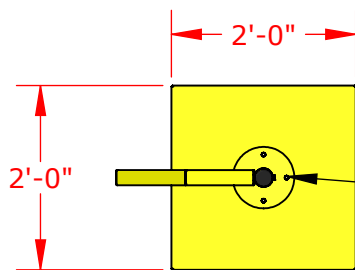

Standard Powder Coated Yellow Finish, *White or Orange Available Upon Request to Meet Current NCAA Softball Field of Play, Foul Pole Rule 2.12 Requiring a Contrasting Color to the Ball that Became Mandatory in 2018