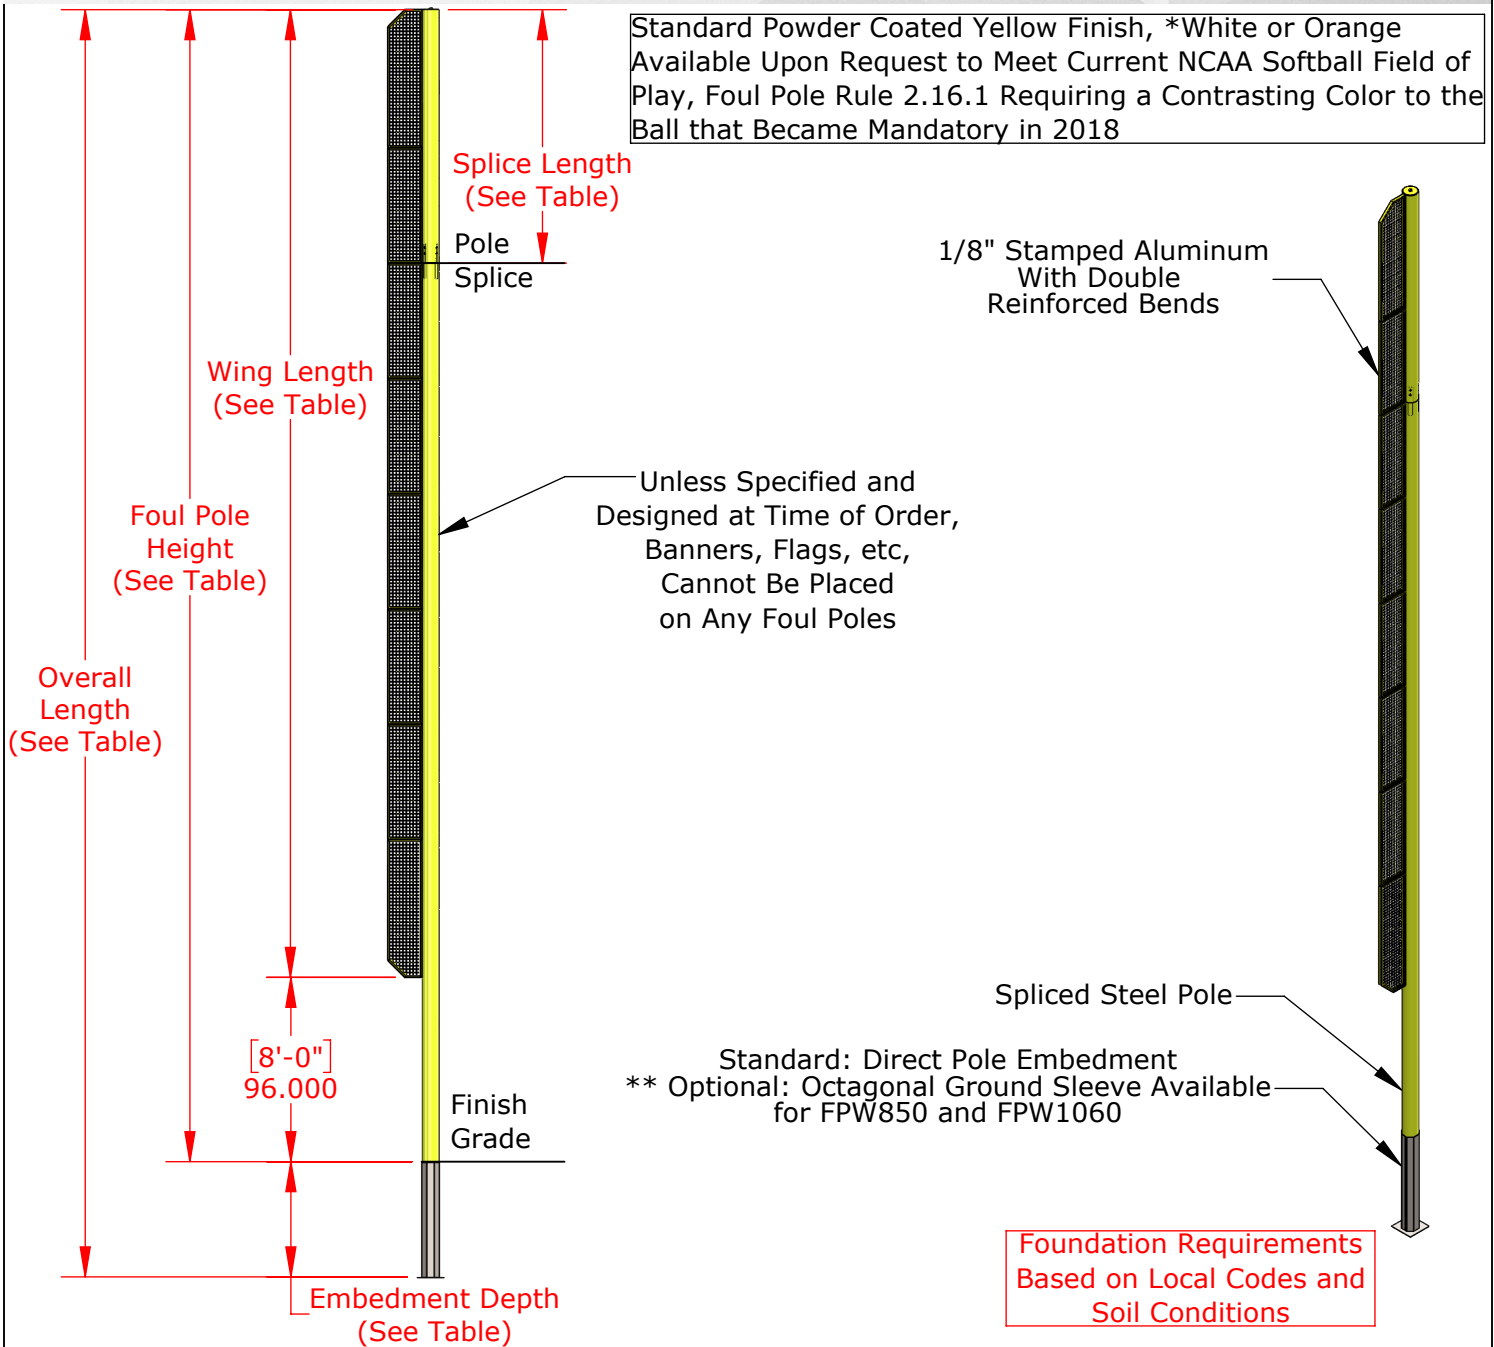

## Plate Mount Foul Pole with Wing

Not To Scale

Sportsfield Specialties Inc 08142020

Standard Powder Coated Yellow Finish, \*White or Orange Available Upon Request to Meet Current NCAA Softball Field of Play, Foul Pole Rule 2.16.1 Requiring a Contrasting Color to the Ball that Became Mandatory in 2018