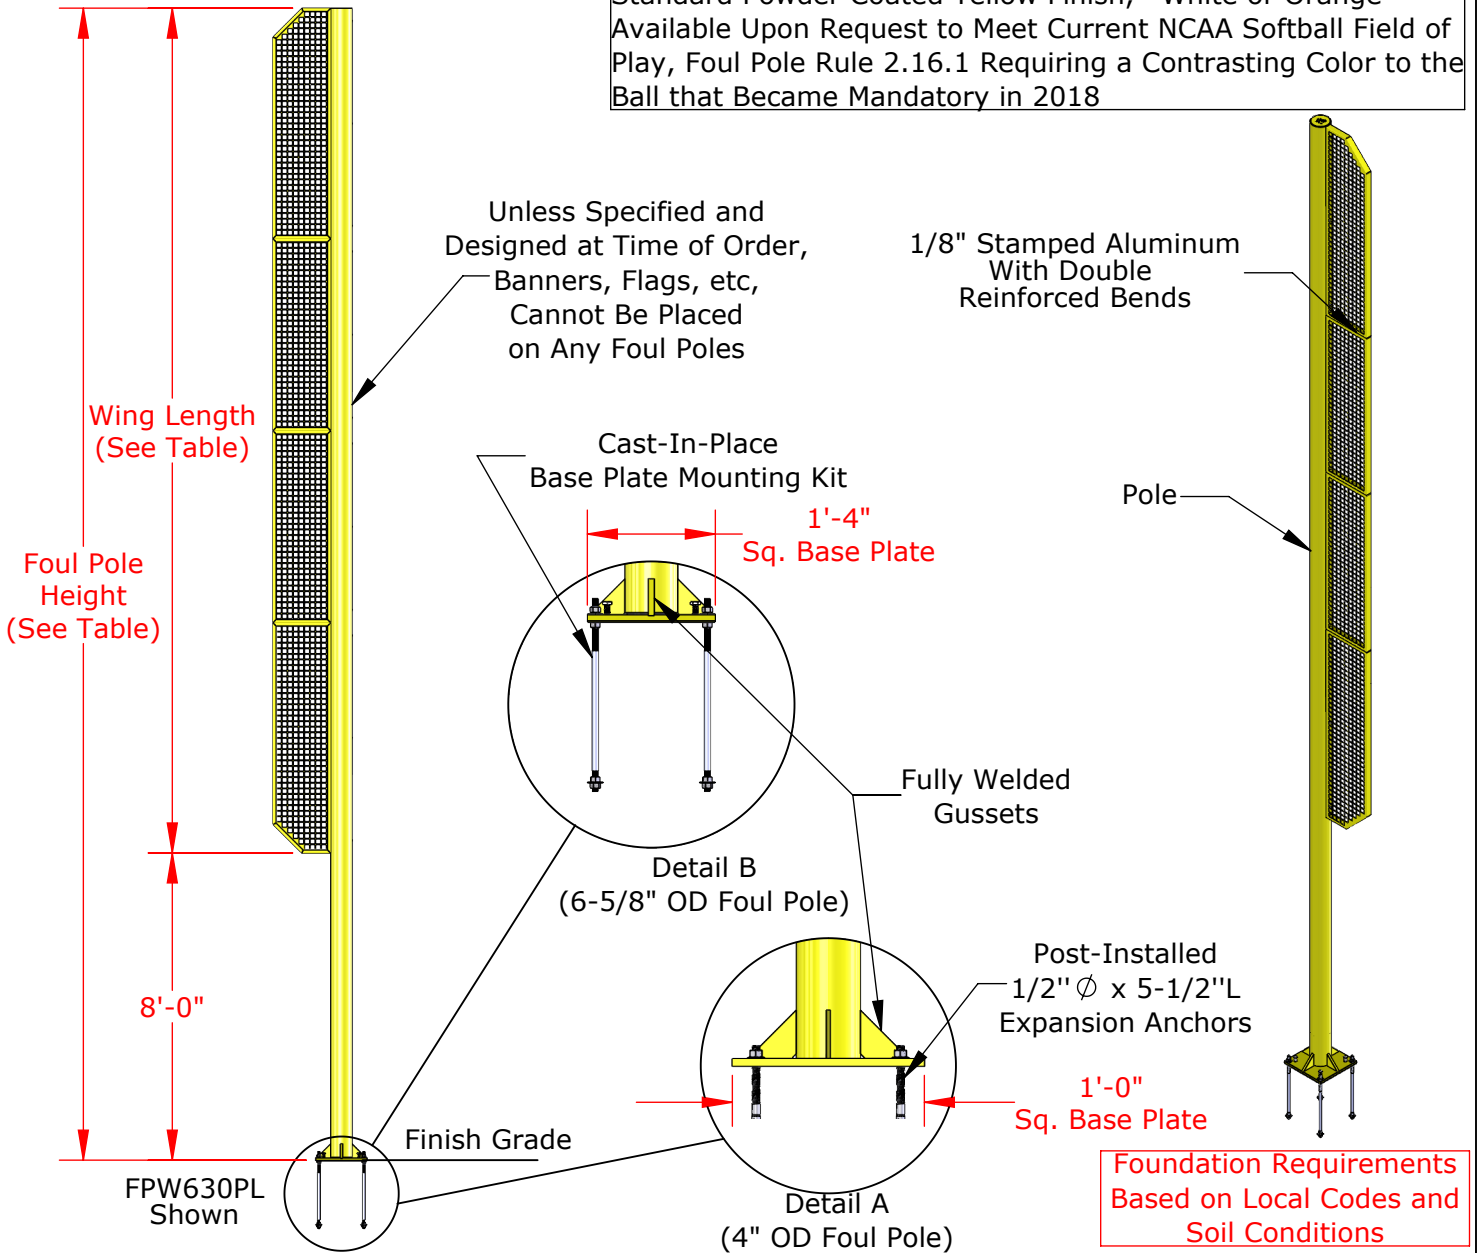

Standard Powder Coated Yellow Finish, *White or Orange Available Upon Request to Meet Current NCAA Softball Field of Play, Foul Pole Rule 2.16.1 Requiring a Contrasting Color to the Ball that Became Mandatory in 2018

Part No.	Foul Pole Height	Mounting Detail	Wing Length	# of Wing Panels	Pole Material	Minimum Foundation Diameter
FPW415PL	15'	A	7'	1	4" OD x 0.226" Wall Aluminum	24"
FPW420PL	20'	A	12'	2	4" OD x 0.226" Wall Aluminum	24"
FPW630PL	30'	B	22'	4	6-5/8" OD x 0.280" Wall Aluminum	36"
FPW640PL	40'	B	32'	6	6-5/8" OD x 0.280" Wall Steel	36"

PROPRIETARY AND CONFIDENTIAL

THE INFORMATION CONTAINED IN THIS DRAWING IS THE SOLE PROPERTY OF SPORTSFIELD SPECIALTIES INC. ANY REPRODUCTION IN PART OR AS A WHOLE WITHOUT THE WRITTEN PERMISSION OF SPORTSFIELD SPECIALTIES INC. IS PROHIBITED.

Plate Mount Foul Pole with Wing

Not To Scale

Sportsfield Specialties Inc 08142020