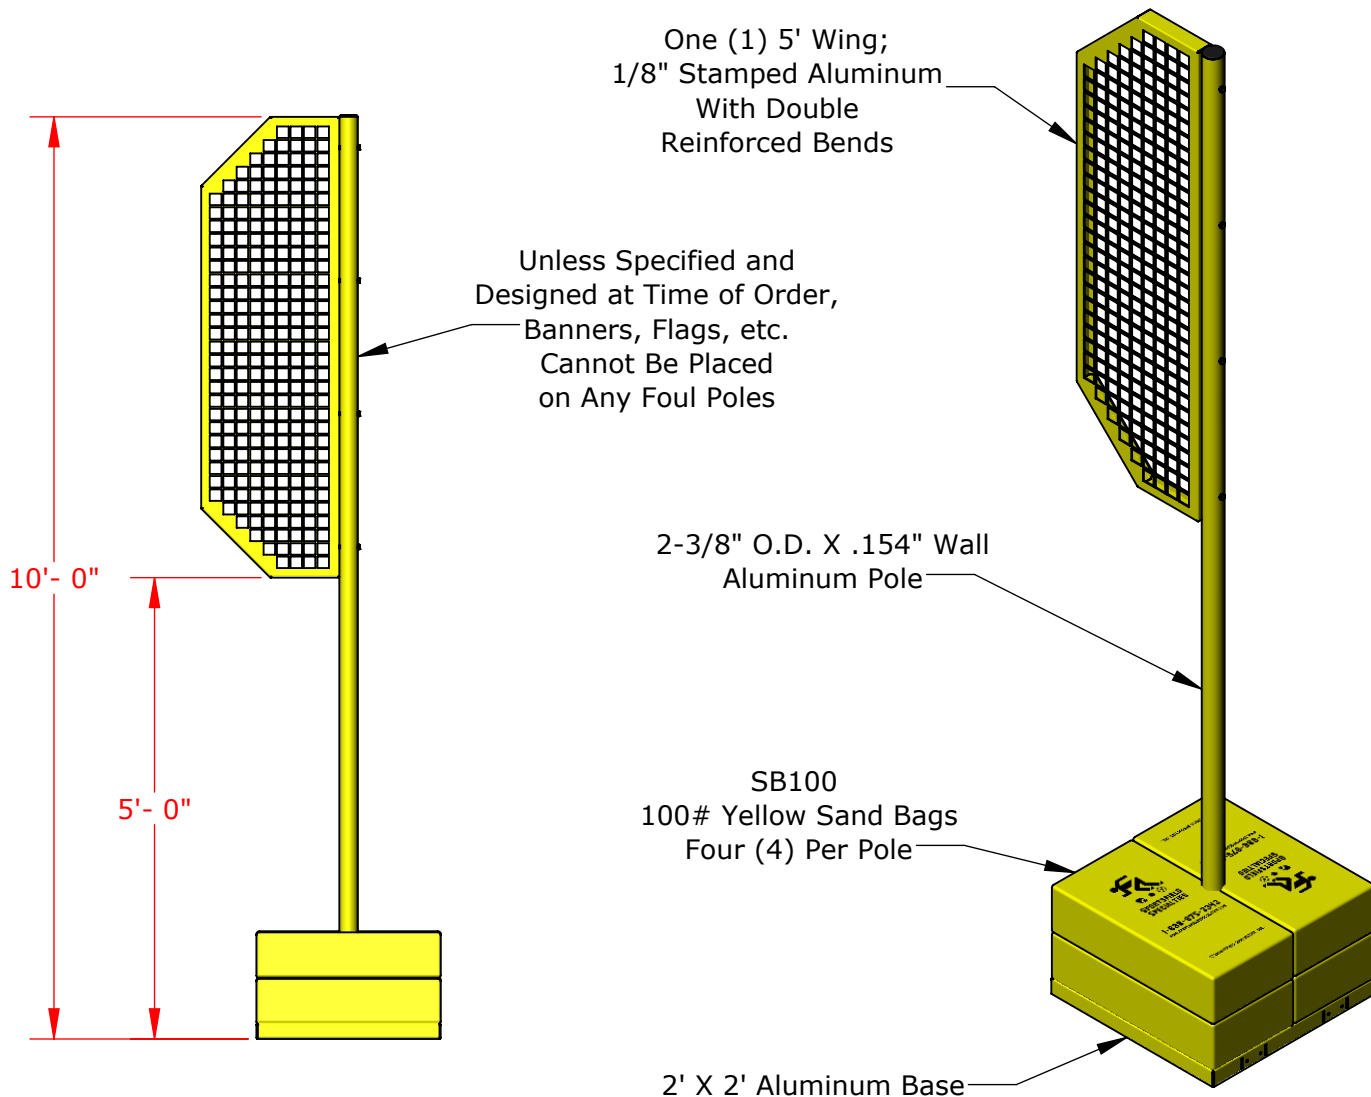

## Direct Embedment Foul Pole with Wing

Not To Scale

Sportsfield Specialties Inc 06302020

Bolt-on Pole to Aluminum Base Connection

Standard Powder Coated Yellow Finish, \*White or Orange Available Upon Request to Meet Current NCAA Softball Field of Play, Foul Pole Rule 2.12 Requiring a Contrasting Color to the Ball that Became Mandatory in 2018