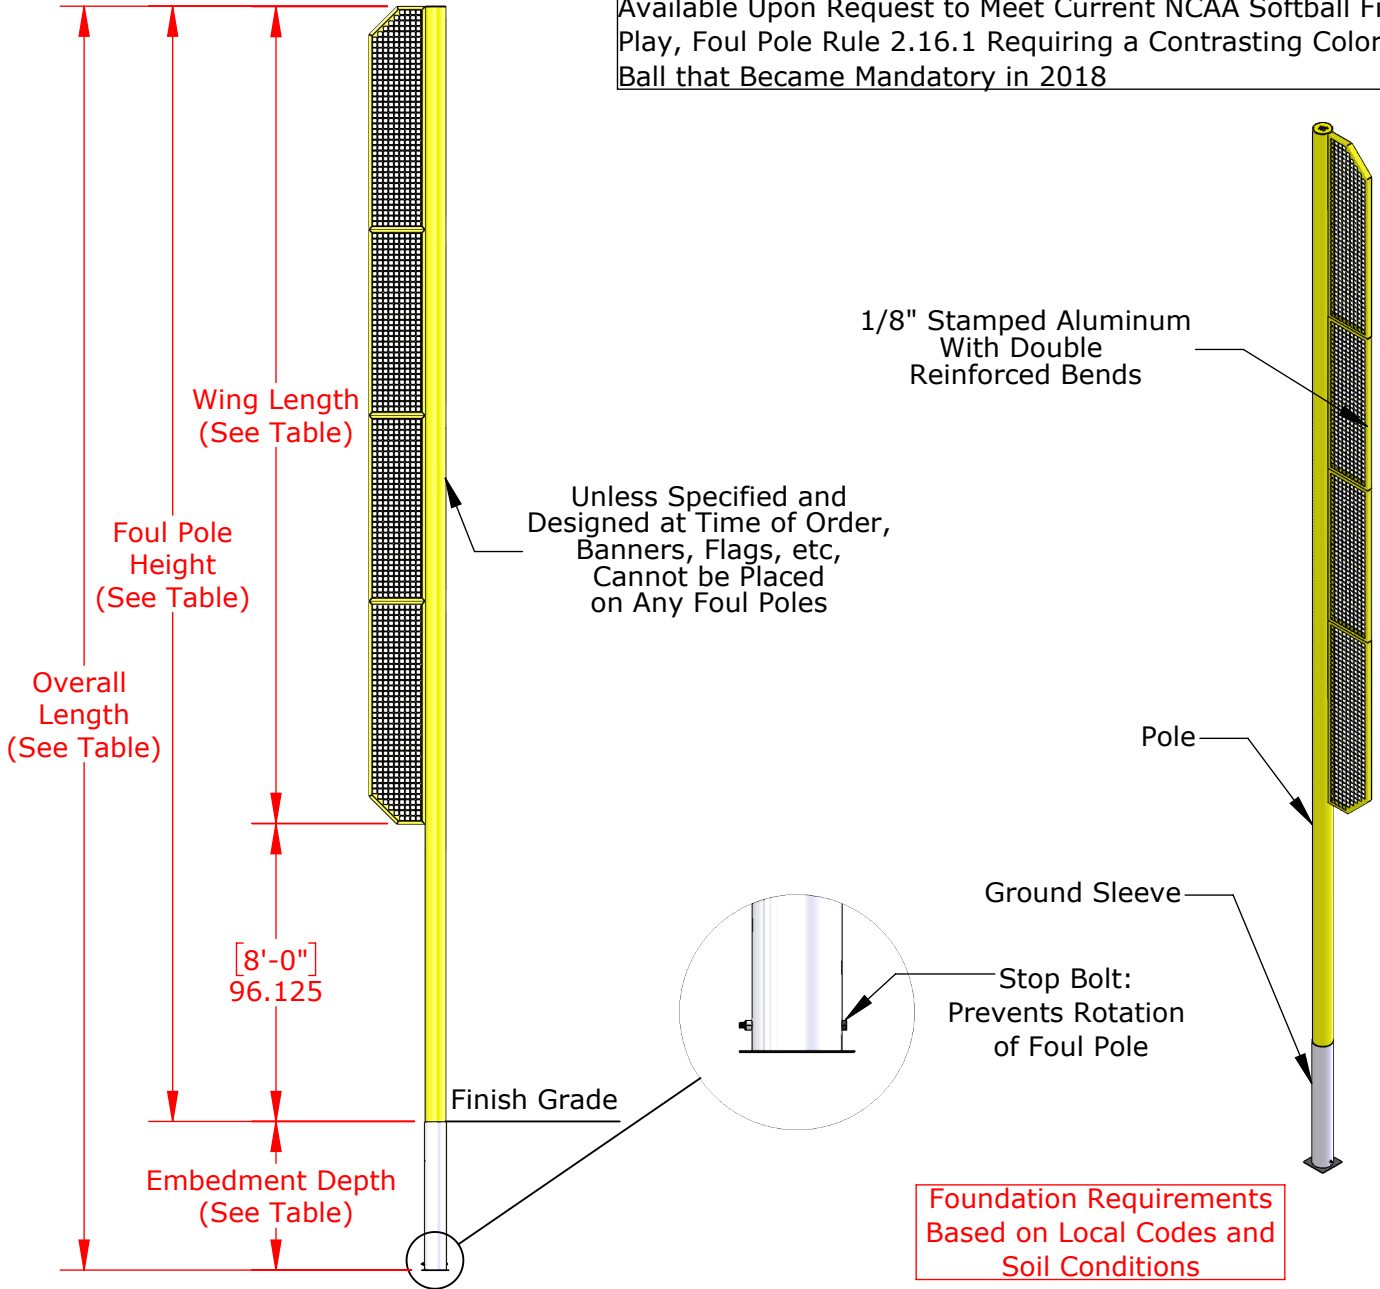

Standard Powder Coated Yellow Finish, *White or Orange Available Upon Request to Meet Current NCAA Softball Field of Play, Foul Pole Rule 2.16.1 Requiring a Contrasting Color to the Ball that Became Mandatory in 2018

Part No.	Foul Pole Height	Overall Length	Embedment Depth	Wing Length	# of Wing Panels	Pole Material	Minimum Foundation Diameter
FPW415	15'	17'-6"	2'-6"	7'	1	4" OD x 0.125" Wall Aluminum	18"
FPW420	20'	22'-6"	2'-6"	12'	2	4" OD x 0.125" Wall Aluminum	18"
FPW630	30'	34'	4'-0"	22'	4	6-5/8" OD x 0.280" Wall Aluminum	24"
FPW640	40'	44'	4'-0"	32'	6	6-5/8" OD x 0.280" Wall Steel	24"

PROPRIETARY AND CONFIDENTIAL

THE INFORMATION CONTAINED IN THIS DRAWING IS THE SOLE PROPERTY OF SPORTSFIELD SPECIALTIES INC. ANY REPRODUCTION IN PART OR AS A WHOLE WITHOUT THE WRITTEN PERMISSION OF SPORTSFIELD SPECIALTIES INC. IS PROHIBITED.

Ground Sleeve Foul Pole with Wing

Not To Scale

Sportsfield Specialties Inc 06302020