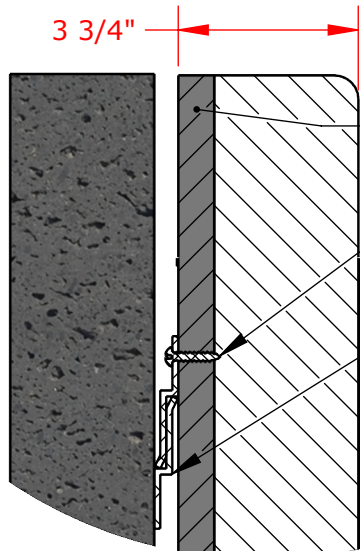

Z-Clip Wall Mount

3/4" Square Edge AdvanTech Water Resistant Composite Sheathing Panel, All Sides Stained and Sealed with Exterior Grade Finish

#12 x 1" Stainless Steel Screw

Aluminum Z-Clips, Top and Bottom

(Intermediate Row of Clips for Pads 6' and higher)

Optional Custom Digitally Printed Lettering And/Or Graphics Available

3-Year Manufacturer's Limited Product Warranty