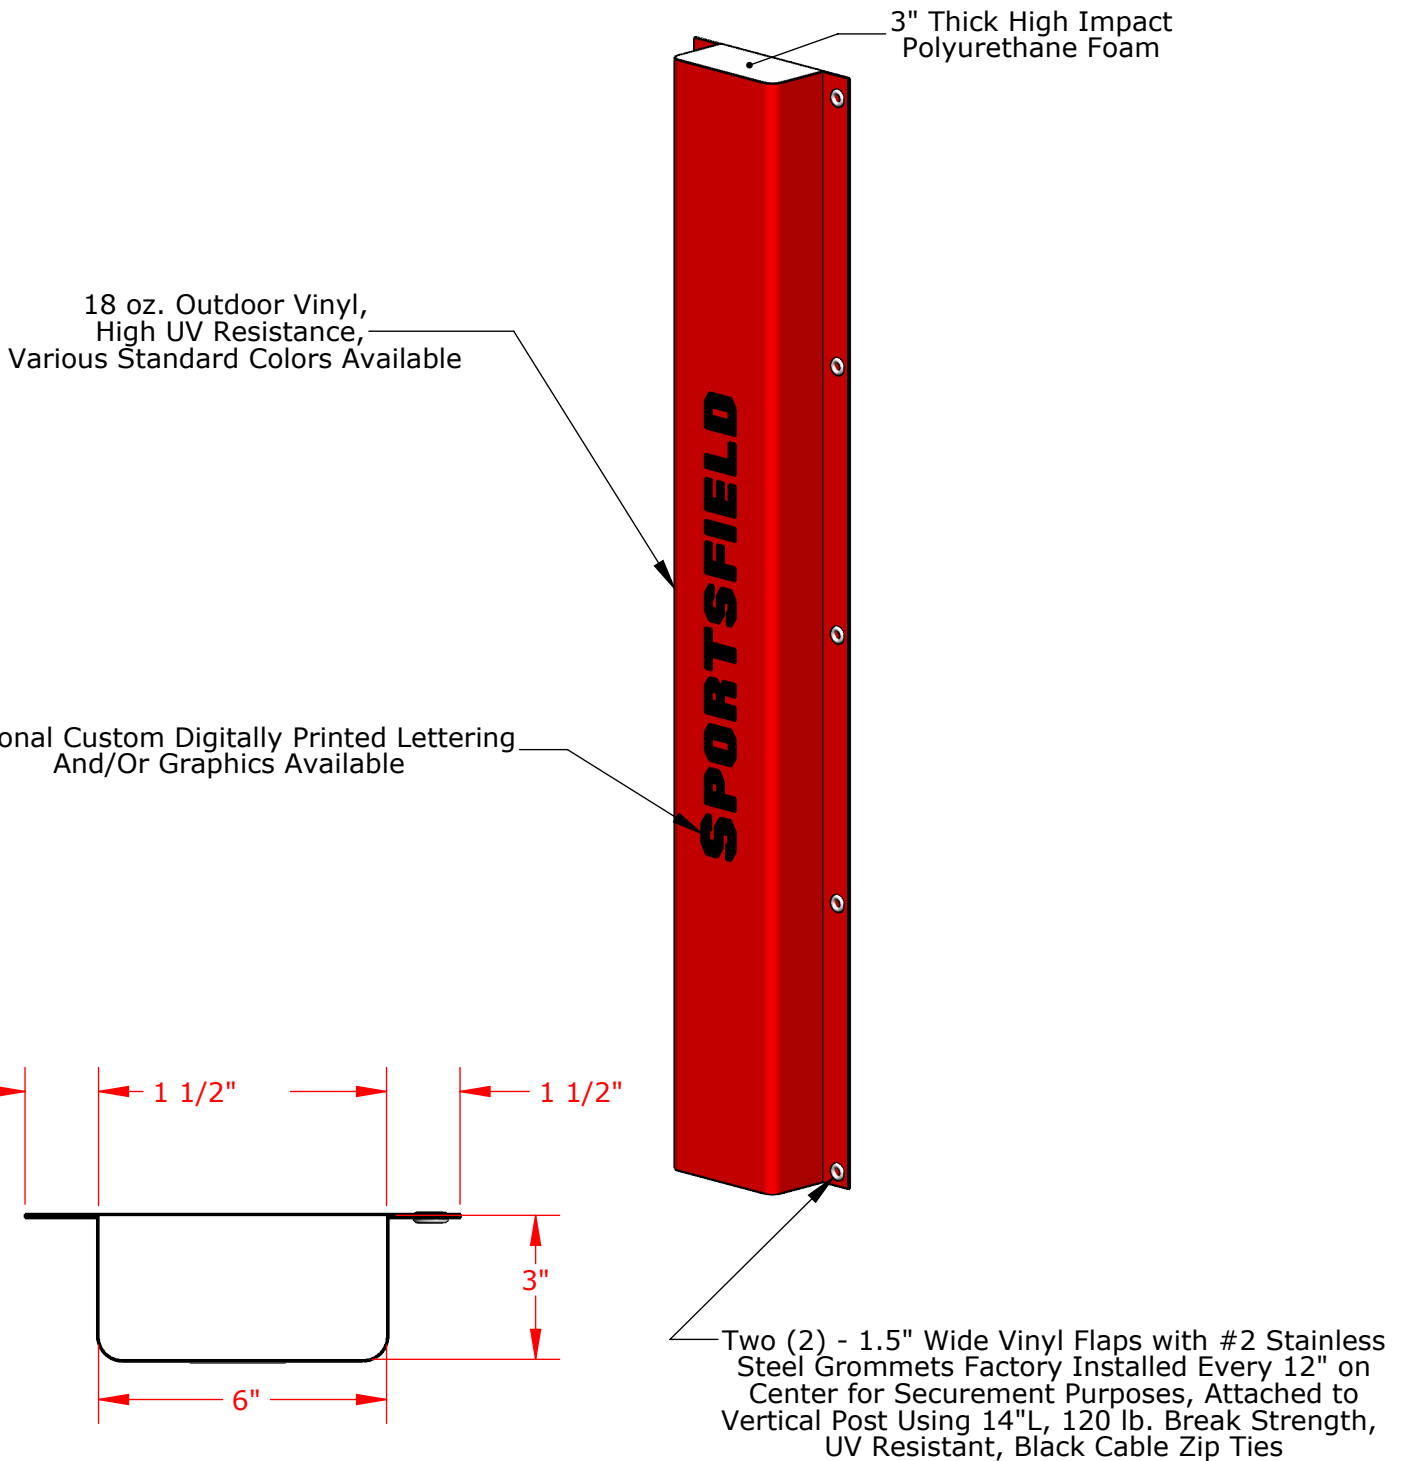

PROPRIETARY AND CONFIDENTIAL

THE INFORMATION CONTAINED IN THIS DRAWING IS THE SOLE PROPERTY OF SPORTSFIELD SPECIALTIES INC. ANY REPRODUCTION IN PART OR AS A WHOLE WITHOUT THE WRITTEN PERMISSION OF SPORTSFIELD SPECIALTIES INC. IS PROHIBITED.

BCLPPSG (CLP) BaseZone® Chain Link Post Padding, Sewn Grommet

Not To Scale

Sportsfield Specialties Inc 04122022