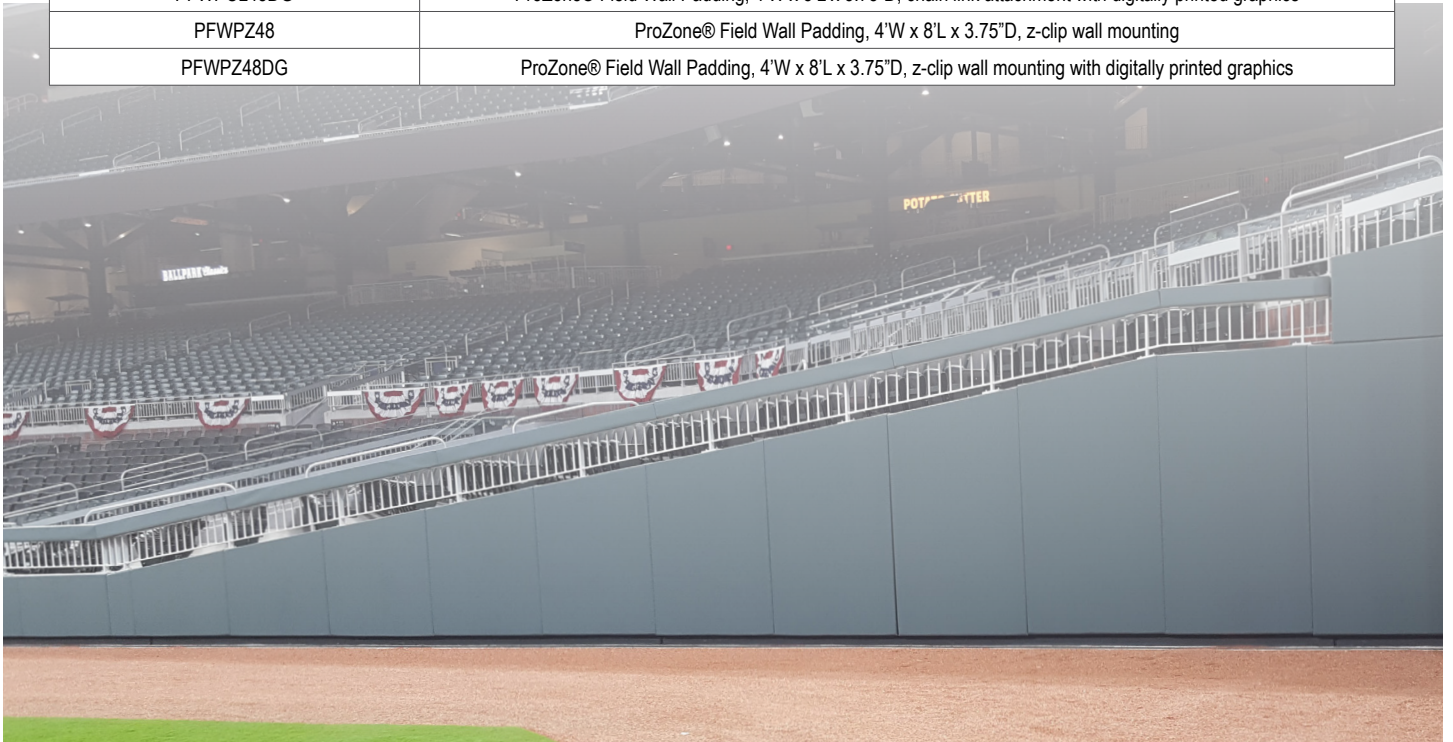

Item Number	Product Description
PFWPCL44	ProZone® Field Wall Padding, 4'W x 4'L x 3.75"D, chain link attachment
PFWPCL44DG	ProZone® Field Wall Padding, 4'W x 4'L x 3.75"D, chain link attachment with digitally printed graphics
PFWPZ44	ProZone® Field Wall Padding, 4'W x 4'L x 3.75"D, z-clip wall mounting
PFWPZ44DG	ProZone® Field Wall Padding, 4'W x 4'L x 3.75"D, z-clip wall mounting with digitally printed graphics
PFWPCL46	ProZone® Field Wall Padding, 4'W x 6'L x 3.75"D, chain link attachment
PFWPCL46DG	ProZone® Field Wall Padding, 4'W x 6'L x 3.75"D, chain link attachment with digitally printed graphics
PFWPZ46	ProZone® Field Wall Padding, 4'W x 6'L x 3.75"D, z-clip wall mounting
PFWPZ46DG	ProZone® Field Wall Padding, 4'W x 6'L x 3.75"D, z-clip wall mounting with digitally printed graphics
PFWPCL48	ProZone® Field Wall Padding, 4'W x 8'L x 3.75"D, chain link attachment
PFWPCL48DG	ProZone® Field Wall Padding, 4'W x 8'L x 3.75"D, chain link attachment with digitally printed graphics
PFWPZ48	ProZone® Field Wall Padding, 4'W x 8'L x 3.75"D, z-clip wall mounting
PFWPZ48DG	ProZone® Field Wall Padding, 4'W x 8'L x 3.75"D, z-clip wall mounting with digitally printed graphics