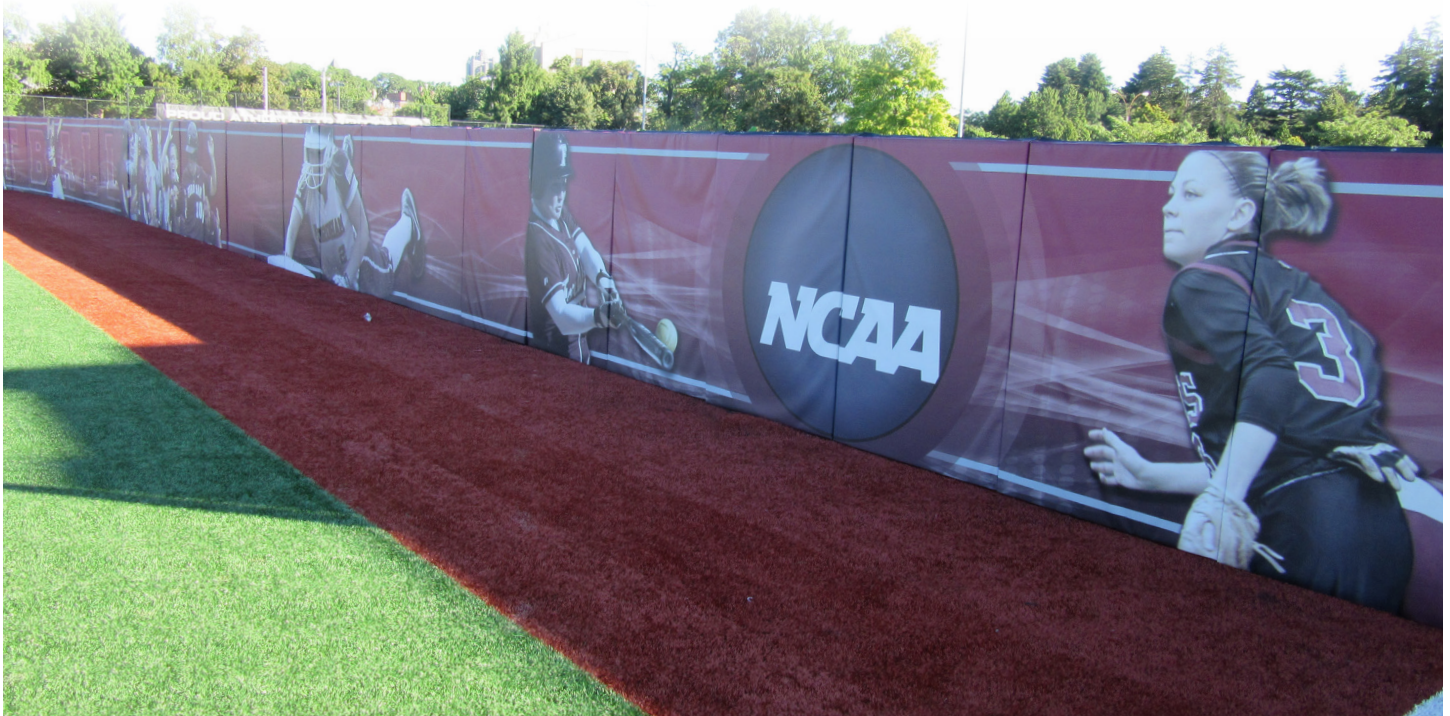

BaseZone® Field Wall Padding

Product Overview

- Popular and affordable option that remains the best in its class
- The preferred choice for high school and little league applications
- 3" 1580 polyurethane foam excels at moderate impact velocities
- 18oz. UV resistant exterior vinyl covering
- 3/4" moisture resistant composite board
- Choose from a variety of standard color options
- Custom digital graphics / lettering available upon request
- Available with z-clip wall attachment or chain-link attachment

Item Number	Product Description
BFWPCL44	BaseZone® Field Wall Padding, 4'W x 4'L x 3.75"D, chain link attachment
BFWPCL44DG	BaseZone® Field Wall Padding, 4'W x 4'L x 3.75"D, chain link attachment with digitally printed graphics
BFWPZ44	BaseZone® Field Wall Padding, 4'W x 4'L x 3.75"D, z-clip wall mounting
BFWPZ44DG	BaseZone® Field Wall Padding, 4'W x 4'L x 3.75"D, z-clip wall mounting with digitally printed graphics
BFWPCL46	BaseZone® Field Wall Padding, 4'W x 6'L x 3.75"D, chain link attachment
BFWPCL46DG	BaseZone® Field Wall Padding, 4'W x 6'L x 3.75"D, chain link attachment with digitally printed graphics
BFWPZ46	BaseZone® Field Wall Padding, 4'W x 6'L x 3.75"D, z-clip wall mounting
BFWPZ46DG	BaseZone® Field Wall Padding, 4'W x 6'L x 3.75"D, z-clip wall mounting with digitally printed graphics
BFWPCL48	BaseZone® Field Wall Padding, 4'W x 8'L x 3.75"D, chain link attachment
BFWPCL48DG	BaseZone® Field Wall Padding, 4'W x 8'L x 3.75"D, chain link attachment with digitally printed graphics
BFWPZ48	BaseZone® Field Wall Padding, 4'W x 8'L x 3.75"D, z-clip wall mounting
BFWPZ48DG	BaseZone® Field Wall Padding, 4'W x 8'L x 3.75"D, z-clip wall mounting with digitally printed graphics