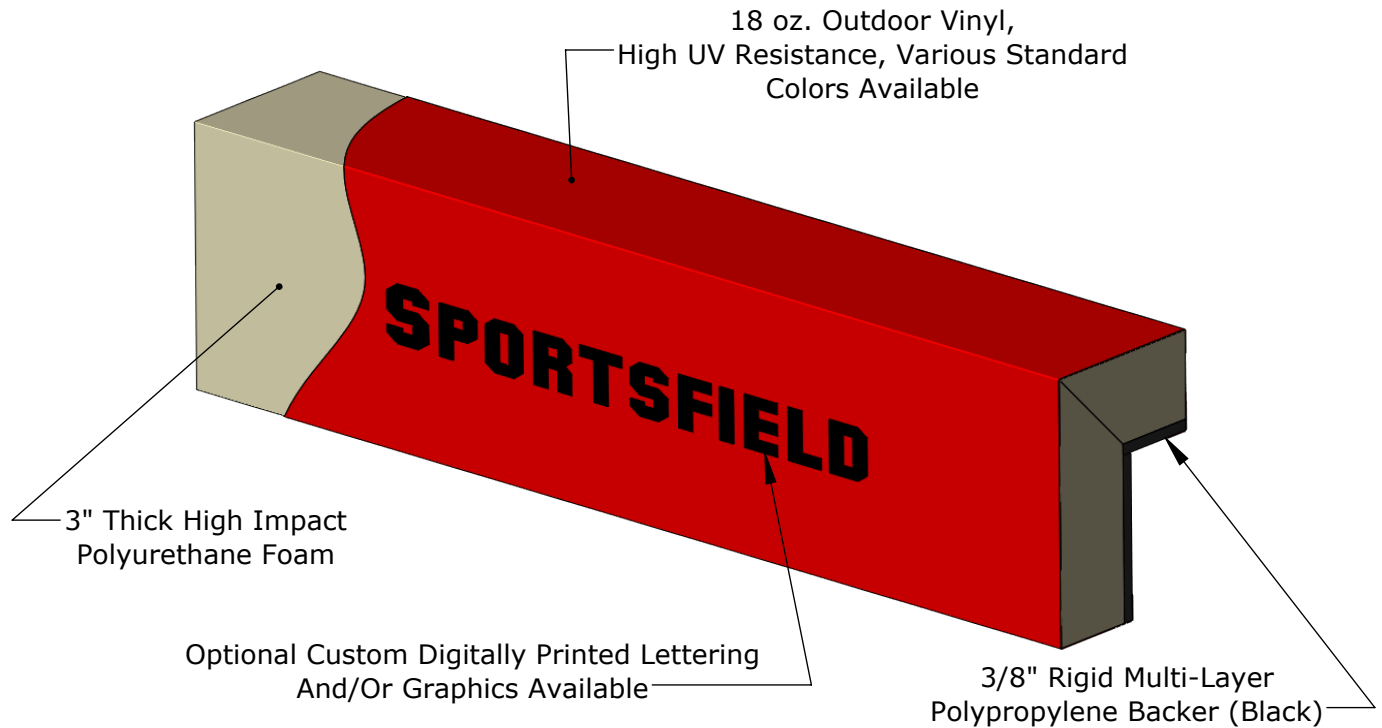

Padding Attaches to Chain Link Fence with Provided Backing Plates and Corrosion Resistant Screws (Not Shown)

NOTE: The applicable chain link fence MUST be flush across the top to permit an appropriate Top Rail Pad installation; vertical line posts CANNOT extend above the chain link fabric nor the horizontal top rail (if present). Failure to heed this requirement will prohibit a satisfactory product installation

PROPRIETARY AND CONFIDENTIAL

THE INFORMATION CONTAINED IN THIS DRAWING IS THE SOLE PROPERTY OF SPORTSFIELD SPECIALTIES INC. ANY REPRODUCTION IN PART OR AS A WHOLE WITHOUT THE WRITTEN PERMISSION OF SPORTSFIELD SPECIALTIES INC. IS PROHIBITED.

BCLTRPR BaseZone® Chain Link Top Rail Padding, Rigid Backing

Not To Scale

Sportsfield Specialties Inc 03262020