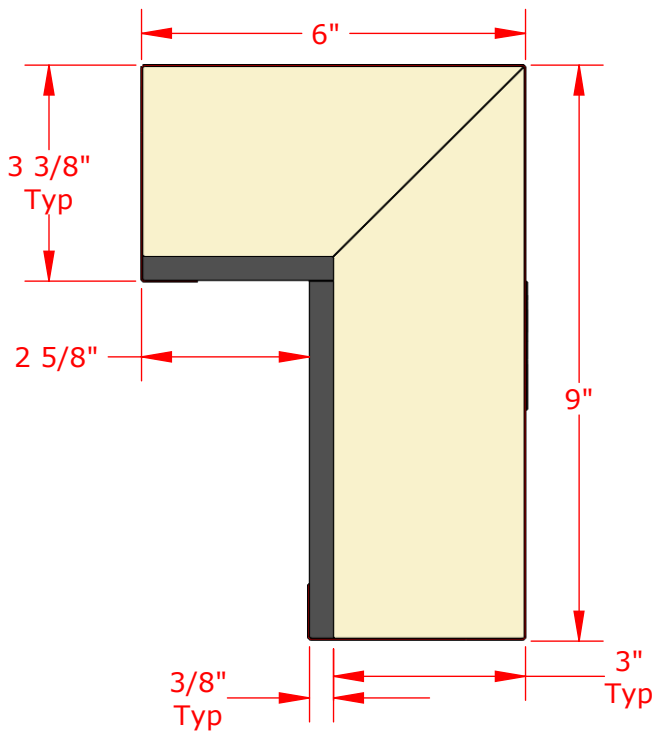

Padding Attaches to Chain Link Fence with Provided Backing Plates and Corrosion Resistant Screws (Not Shown)

NOTE: The applicable chain link fence MUST be flush across the top to permit an appropriate Top Rail Pad installation; vertical line posts CANNOT extend above the chain link fabric nor the horizontal top rail (if present). Failure to heed this requirement will prohibit a satisfactory product installation

PROPRIETARY AND CONFIDENTIAL

THE INFORMATION CONTAINED IN THIS DRAWING IS THE SOLE PROPERTY OF SPORTSFIELD SPECIALTIES INC. ANY REPRODUCTION IN PART OR AS A WHOLE WITHOUT THE WRITTEN PERMISSION OF SPORTSFIELD SPECIALTIES INC. IS PROHIBITED.

BCLTRPR BaseZone® Chain Link Top Rail Padding, Rigid Backing

Not To Scale

Sportsfield Specialties Inc 03262020