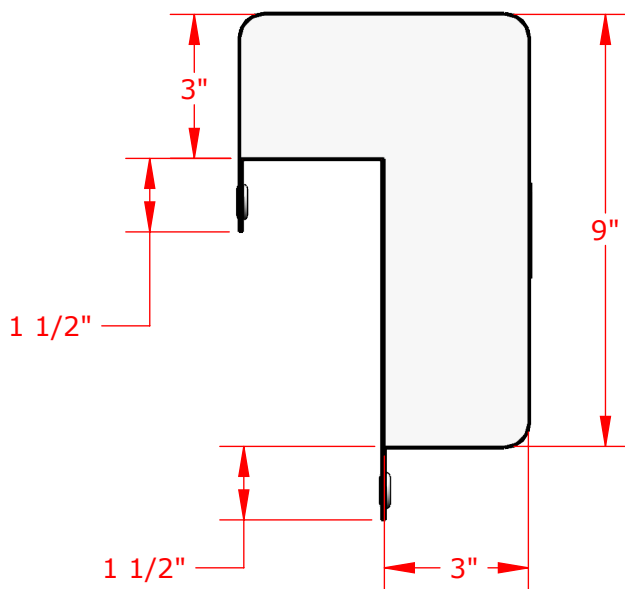

Note: The applicable chain link fence MUST be flush across the top to permit an appropriate top rail pad installation; vertical line posts CANNOT extend above the chain link fabric nor the horizontal top rail (if present). Failure to heed this requirement will prohibit a satisfactory product installation

PROPRIETARY AND CONFIDENTIAL

THE INFORMATION CONTAINED IN THIS DRAWING IS THE SOLE PROPERTY OF SPORTSFIELD SPECIALTIES INC. ANY REPRODUCTION IN PART OR AS A WHOLE WITHOUT THE WRITTEN PERMISSION OF SPORTSFIELD SPECIALTIES INC. IS PROHIBITED.

BCLTRPSG (CLTRHI) BaseZone® Chain Link Top Rail Padding, Sewn Grommet

Not To Scale

Sportsfield Specialties Inc 04122022