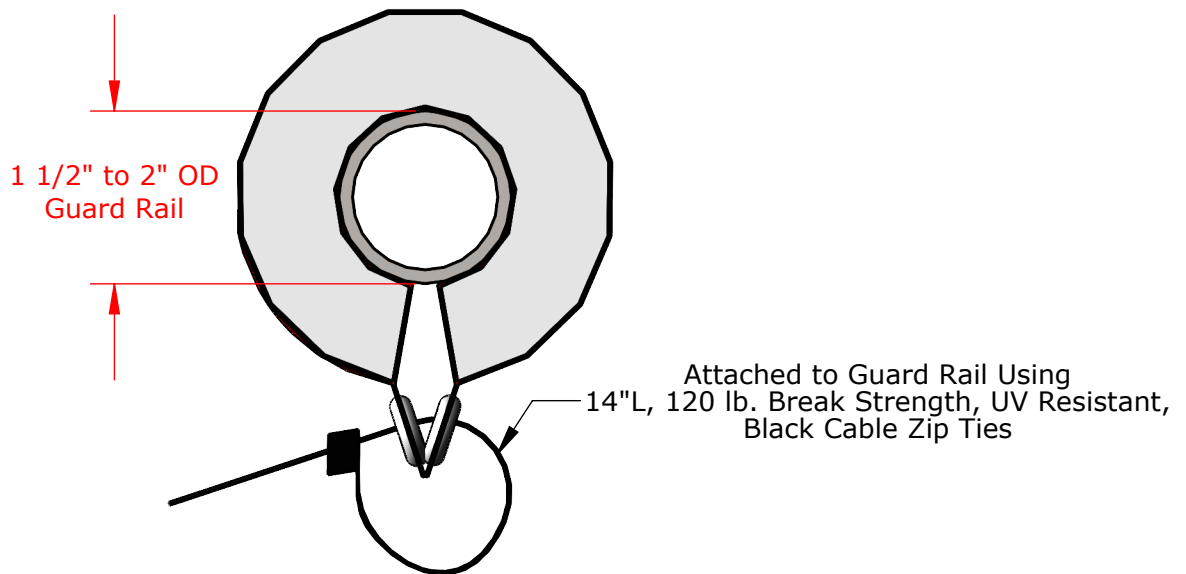

PROPRIETARY AND CONFIDENTIAL

THE INFORMATION CONTAINED IN THIS DRAWING IS THE SOLE PROPERTY OF SPORTSFIELD SPECIALTIES INC. ANY REPRODUCTION IN PART OR AS A WHOLE WITHOUT THE WRITTEN PERMISSION OF SPORTSFIELD SPECIALTIES INC. IS PROHIBITED.

BGRPSG BaseZone® Round Guard Rail Padding

Not To Scale

Sportsfield Specialties Inc 07252022