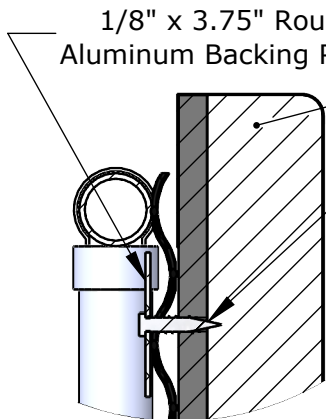

ProZone® Premium Field Wall Padding

Not To Scale

Sportsfield Specialties Inc 08182021

Z-Clip Wall Mount

3/4" Square Edge AdvanTech Water Resistant Composite Sheathing Panel, All Sides Stained and Sealed with Exterior Grade Finish

#12 x 1" Stainless Steel Screw

Aluminum Z-Clips, Top and Bottom (Intermediate Row of Clips for Pads 6' and Higher)

Chain Link Bolt and Plate Mount

1/8" x 3.75" Round Aluminum Backing Plates

3" Thick High Impact Polyurethane Foam