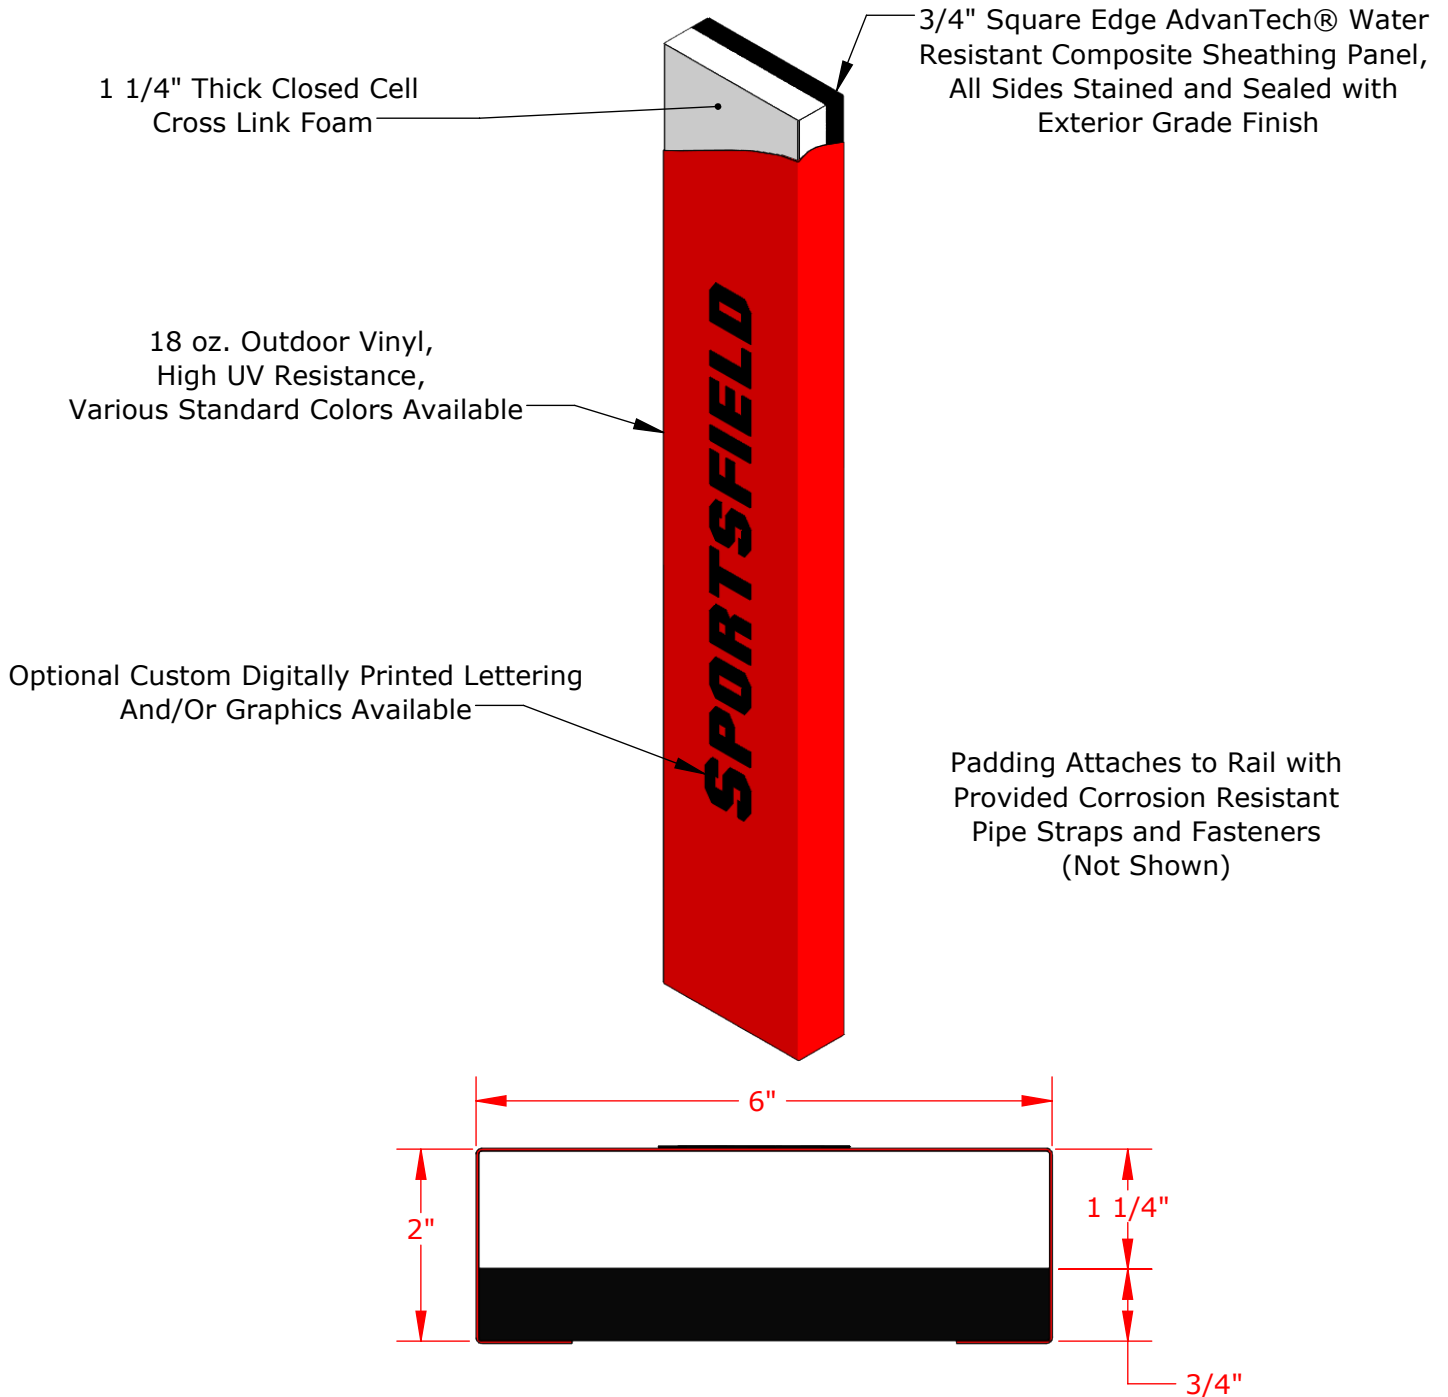

Standard Part Numbers

BFGRP	Flat Guard Rail Padding
BFGRPDG	Flat Guard Rail Padding, Digital Graphics

PROPRIETARY AND CONFIDENTIAL

THE INFORMATION CONTAINED IN THIS DRAWING IS THE SOLE PROPERTY OF SPORTSFIELD SPECIALTIES INC. ANY REPRODUCTION IN PART OR AS A WHOLE WITHOUT THE WRITTEN PERMISSION OF SPORTSFIELD SPECIALTIES INC. IS PROHIBITED.

BFGRP BaseZone® Flat Guard Rail Padding

Not To Scale

Sportsfield Specialties Inc 06042020