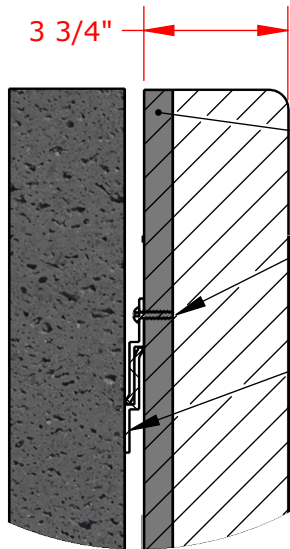

Z-Clip Wall Mount

3/4" Square Edge AdvanTech Water Resistant Composite Sheathing Panel, All Sides Stained and Sealed with Exterior Grade Finish

#12 x 1" Stainless Steel Screw

Aluminum Z-Clips, Top and Bottom (Intermediate Row of Clips for Pads 6' and Higher)