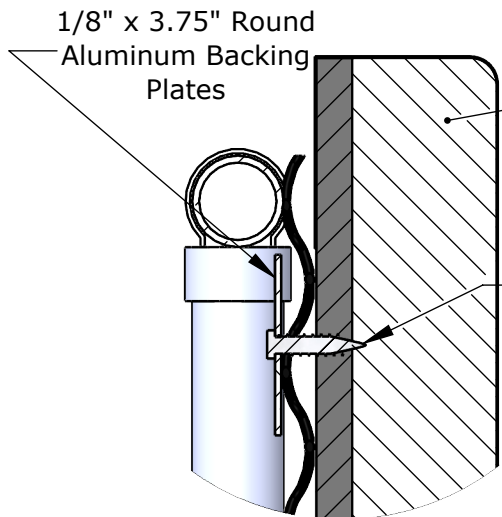

Chain Link Bolt and Plate Mount

1/8" x 3.75" Round Aluminum Backing Plates

Engineered 3" High-Density Polyurethane (HDPU) Open Cell Foam

1/4" x 2" Galvanized Steel Lag Bolt

Premium Outdoor Vinyl, High UV Resistance, Various Standard Colors Available

Part Numbers *	Size	Attachment
PFWPZ44/PFWPZ44DG	4'W x 4'L x 3.75"D	Z-Clip Wall Mount
PFWPZ46/PFWPZ46DG	4'W x 6'L x 3.75"D	Z-Clip Wall Mount
PFWPZ48/PFWPZ48DG	4'W x 8'L x 3.75"D	Z-Clip Wall Mount
PFWPZ-NSS/PFWPZDG-NSS	_ 'W x _ 'L x 3.75"D	Z-Clip Wall Mount
PFWPCL44/PFWPCL44DG	4'W x 4'L x 3.75"D	Chain Link Bolt and Plate Mount
PFWPCL46/PFWPCL46DG	4'W x 6'L x 3.75"D	Chain Link Bolt and Plate Mount
PFWPCL48/PFWPCL48DG	4'W x 8'L x 3.75"D	Chain Link Bolt and Plate Mount
PFWPCL-NSS/PFWPCLDG-NSS	_ 'W x _ 'L x 3.75"D	Chain Link Bolt and Plate Mount

*DG Part Number Denotes Custom Digitally Printed Graphics

Final Layout and/or Graphic Rendering to be Completed upon Verification of Field Measurements

PROPRIETARY AND CONFIDENTIAL

THE INFORMATION CONTAINED IN THIS DRAWING IS THE SOLE PROPERTY OF SPORTSFIELD SPECIALTIES INC. ANY REPRODUCTION IN PART OR AS A WHOLE WITHOUT THE WRITTEN PERMISSION OF SPORTSFIELD SPECIALTIES INC. IS PROHIBITED.

ProZone® Premium Field Wall Padding

Not To Scale

Sportsfield Specialties Inc 08182021