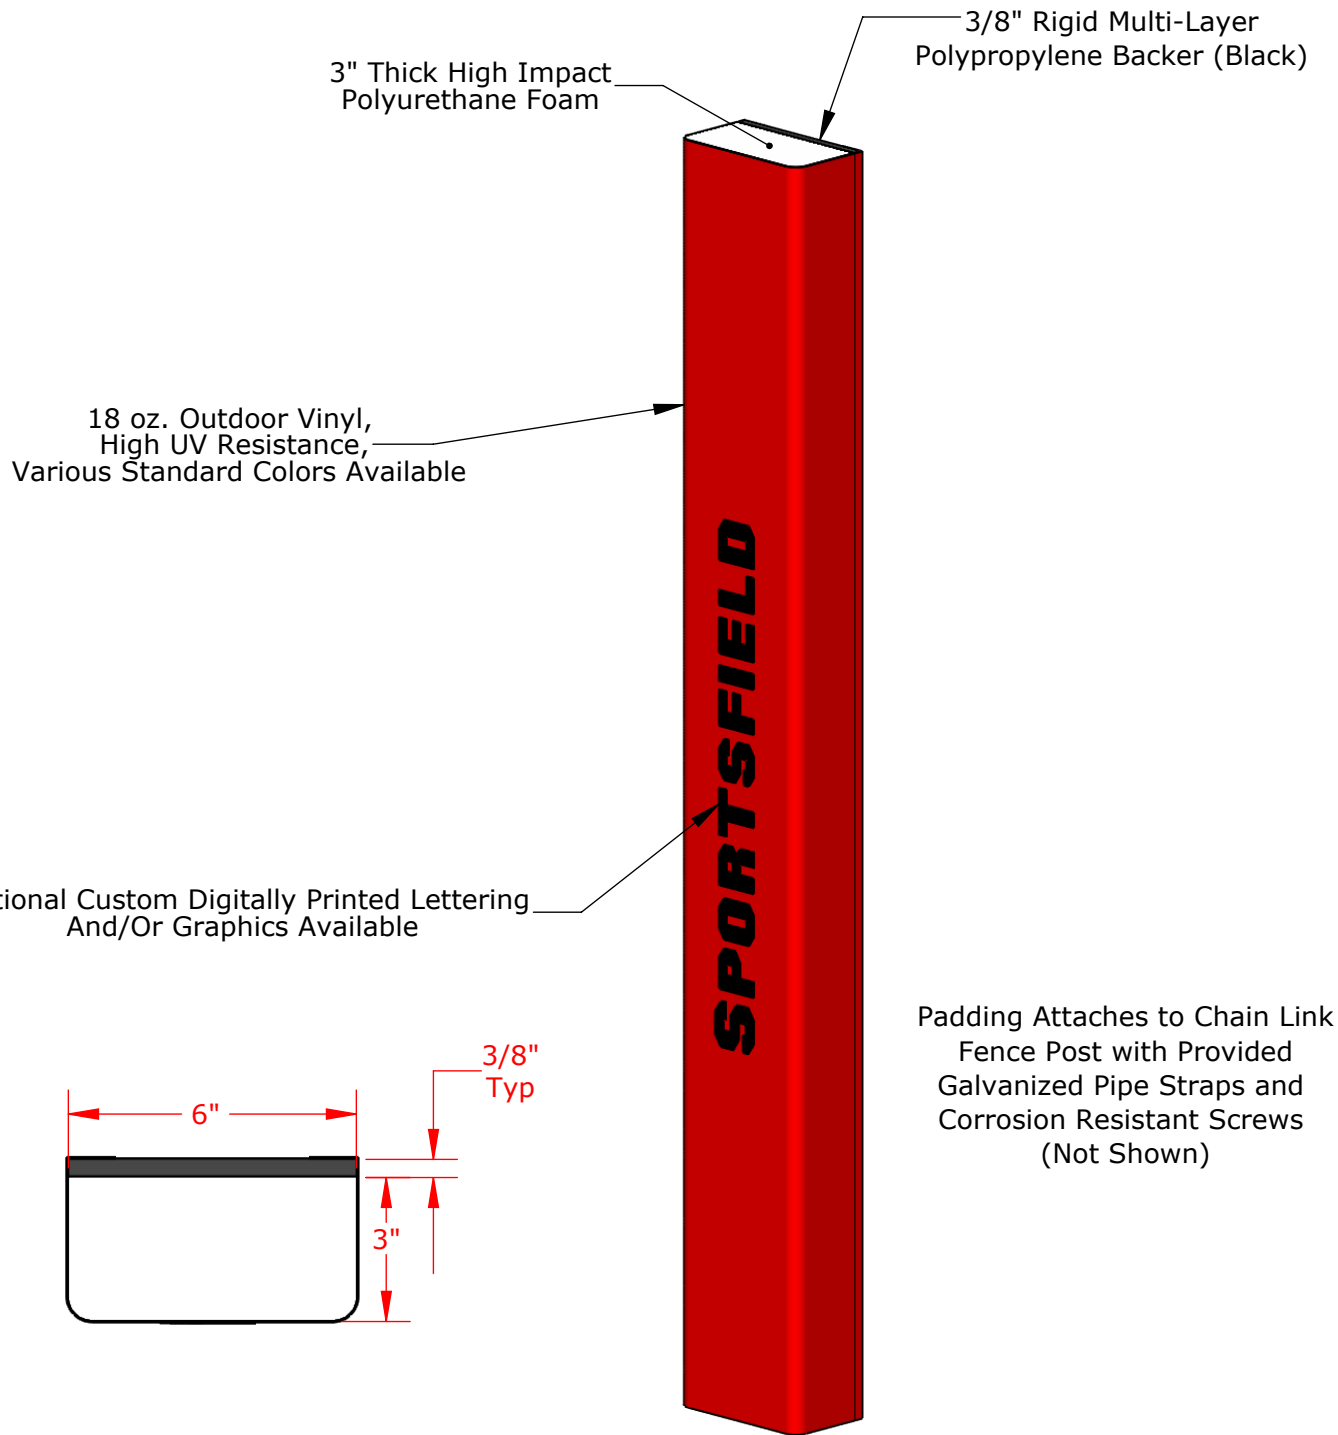

PROPRIETARY AND CONFIDENTIAL

THE INFORMATION CONTAINED IN THIS DRAWING IS THE SOLE PROPERTY OF SPORTSFIELD SPECIALTIES INC. ANY REPRODUCTION IN PART OR AS A WHOLE WITHOUT THE WRITTEN PERMISSION OF SPORTSFIELD SPECIALTIES INC. IS PROHIBITED.

BCLPP BaseZone® Chain Link Post Padding, Rigid Backing

Not To Scale

Sportsfield Specialties Inc 06042020