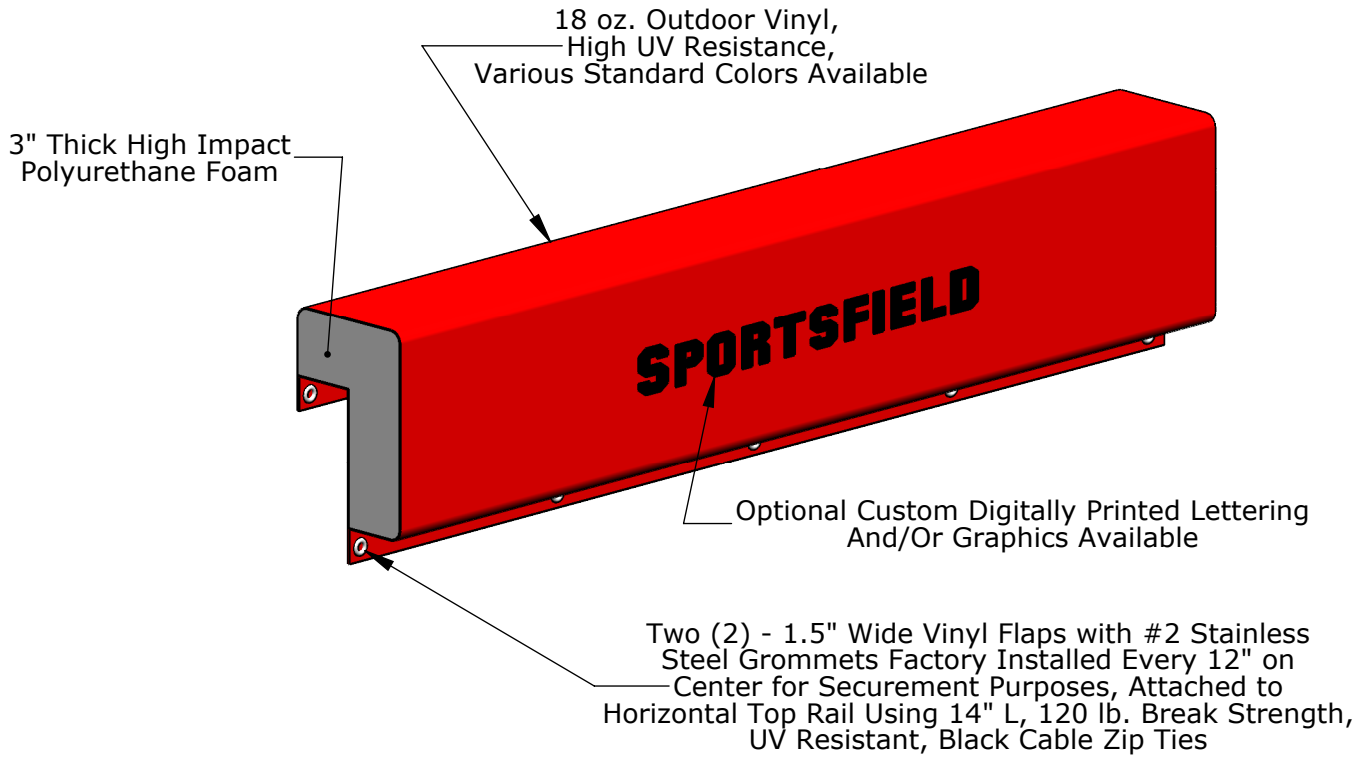

Note: The applicable chain link fence MUST be flush across the top to permit an appropriate top rail pad installation; vertical line posts CANNOT extend above the chain link fabric nor the horizontal top rail (if present). Failure to heed this requirement will prohibit a satisfactory product installation

PROPRIETARY AND CONFIDENTIAL

THE INFORMATION CONTAINED IN THIS DRAWING IS THE SOLE PROPERTY OF SPORTSFIELD SPECIALTIES INC. ANY REPRODUCTION IN PART OR AS A WHOLE WITHOUT THE WRITTEN PERMISSION OF SPORTSFIELD SPECIALTIES INC. IS PROHIBITED.

BCLTRPSG (CLTRHI) BaseZone® Chain Link Top Rail Padding, Sewn Grommet

Not To Scale

Sportsfield Specialties Inc 04122022