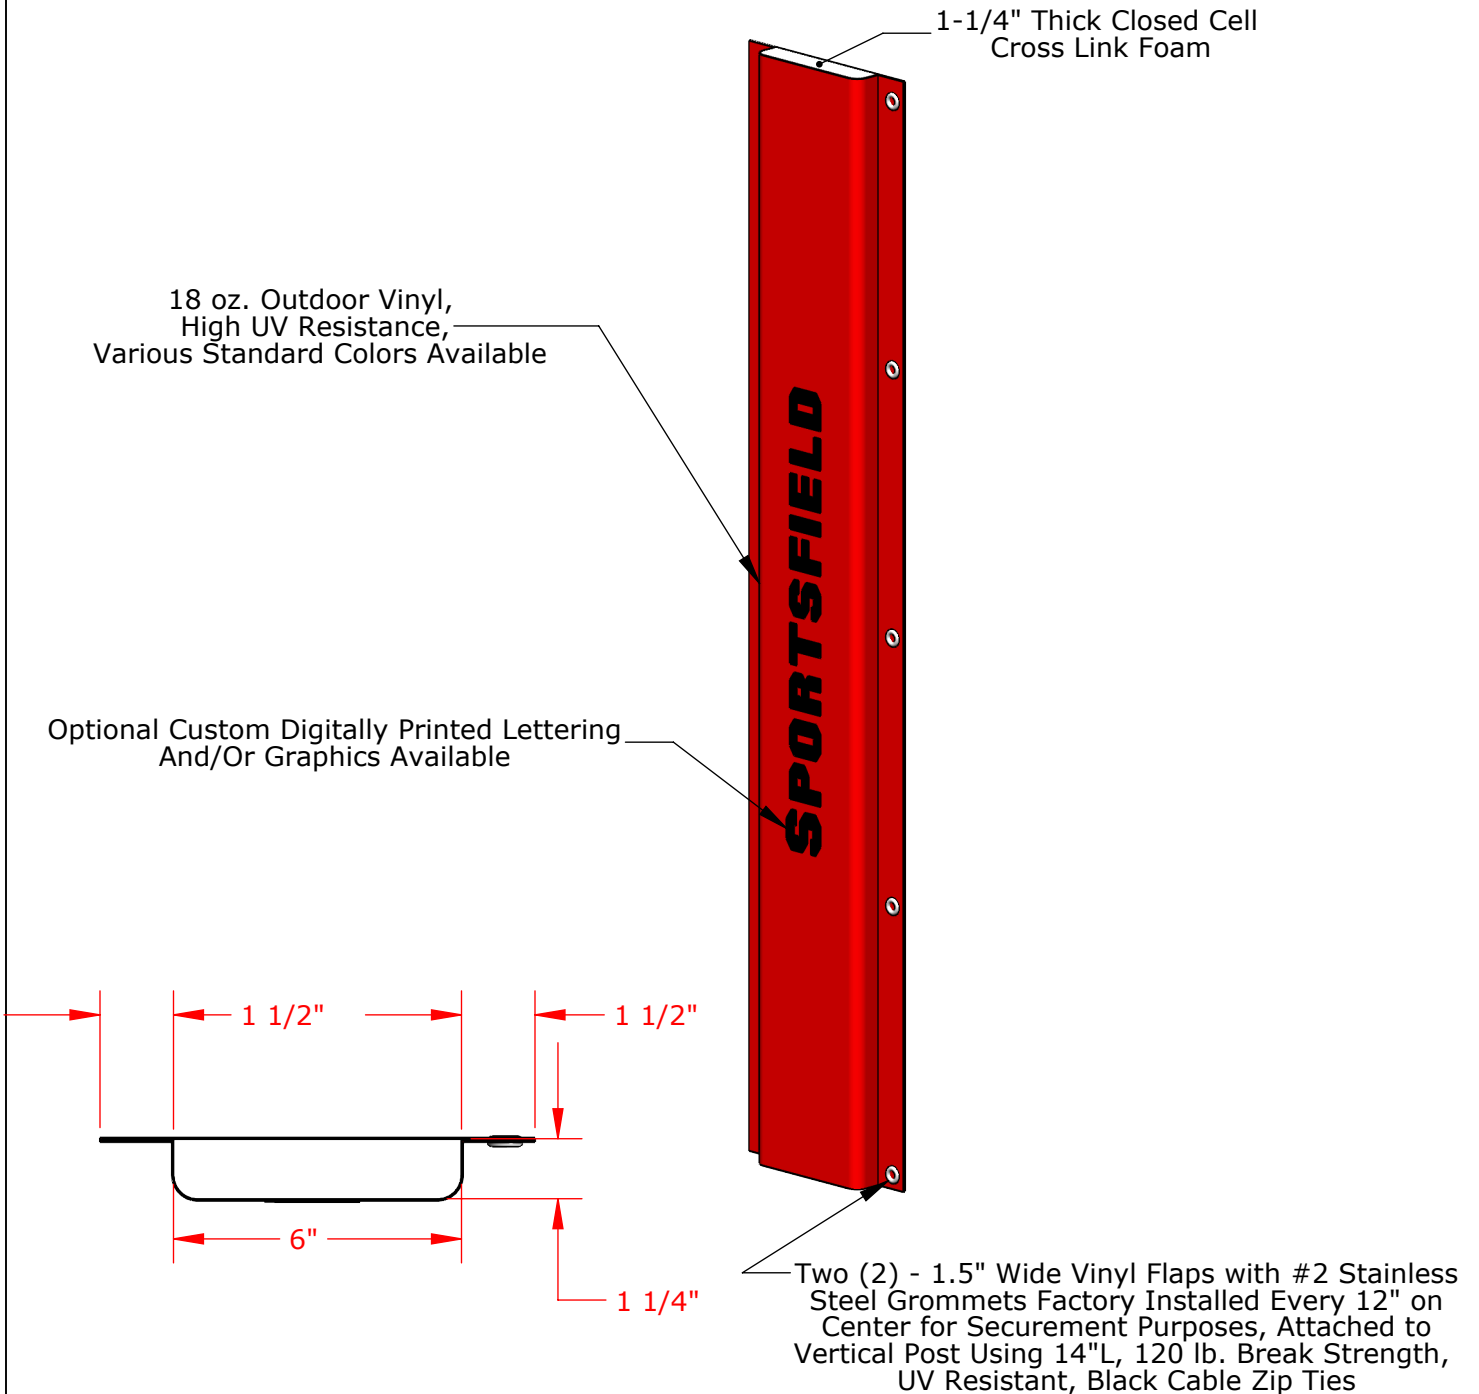

Standard Part Numbers

BFGRPSG	Flat Guard Rail Padding, Sewn Grommet
BFGRPSGDG	Flat Guard Rail Padding, Sewn Grommet, Digital Graphics

PROPRIETARY AND CONFIDENTIAL

THE INFORMATION CONTAINED IN THIS DRAWING IS THE SOLE PROPERTY OF SPORTSFIELD SPECIALTIES INC. ANY REPRODUCTION IN PART OR AS A WHOLE WITHOUT THE WRITTEN PERMISSION OF SPORTSFIELD SPECIALTIES INC. IS PROHIBITED.

BFGRPSG BaseZone® Flat Guard Rail Padding, Sewn Grommet

Not To Scale

Sportsfield Specialties Inc 04122022