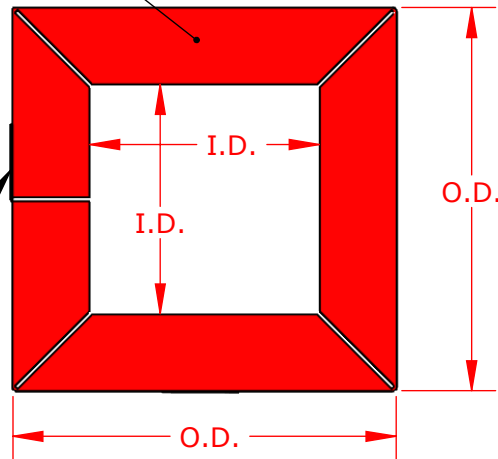

Light Pole Padding

Not To Scale

Sportsfield Specialties Inc 06082020

18 oz. Outdoor Vinyl,
High UV Resistance,
Various Standard Colors Available

2" Thick Closed Cell Cross Link Foam

6' Tall with
Hook and Loop Attachment Flaps