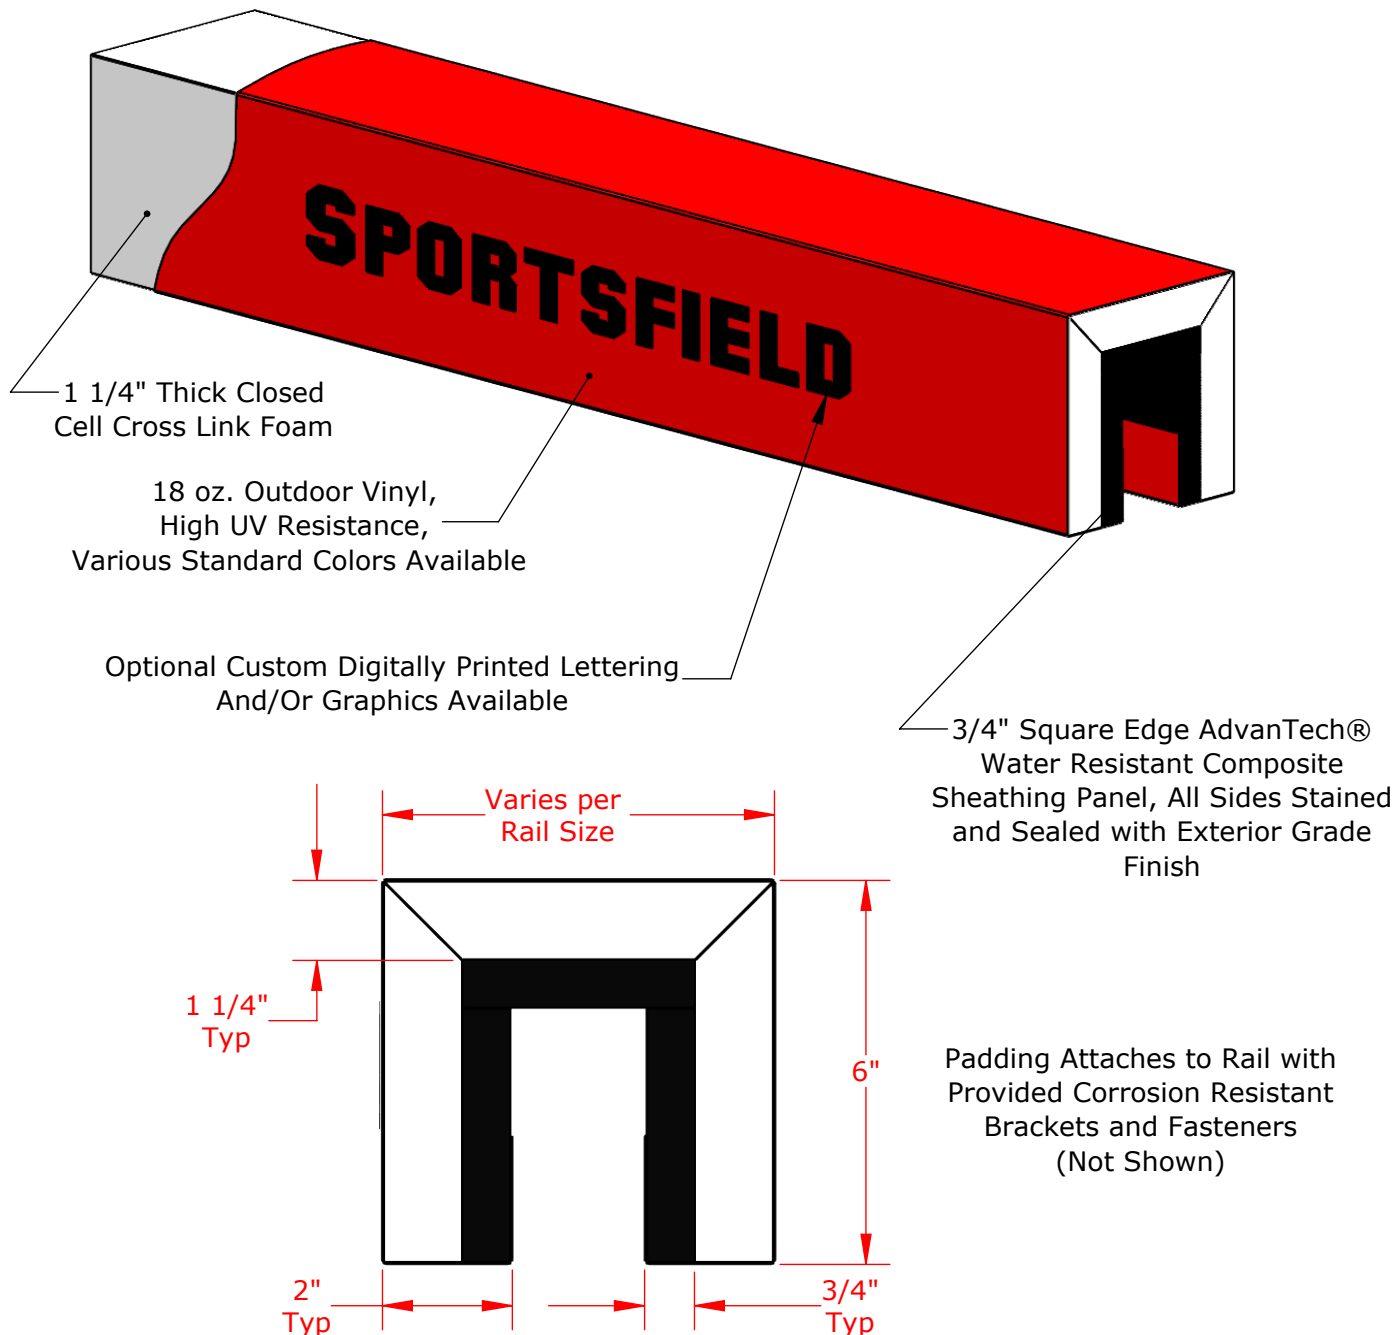

Standard Part Numbers

BSGRP	Squared Guard Rail Padding
BSGRPDG	Squared Guard Rail Padding, Digital Graphics

PROPRIETARY AND CONFIDENTIAL

THE INFORMATION CONTAINED IN THIS DRAWING IS THE SOLE PROPERTY OF SPORTSFIELD SPECIALTIES INC. ANY REPRODUCTION IN PART OR AS A WHOLE WITHOUT THE WRITTEN PERMISSION OF SPORTSFIELD SPECIALTIES INC. IS PROHIBITED.

BSGRP BaseZone® Squared Guard Rail Padding

Not To Scale

Sportsfield Specialties Inc 06042020