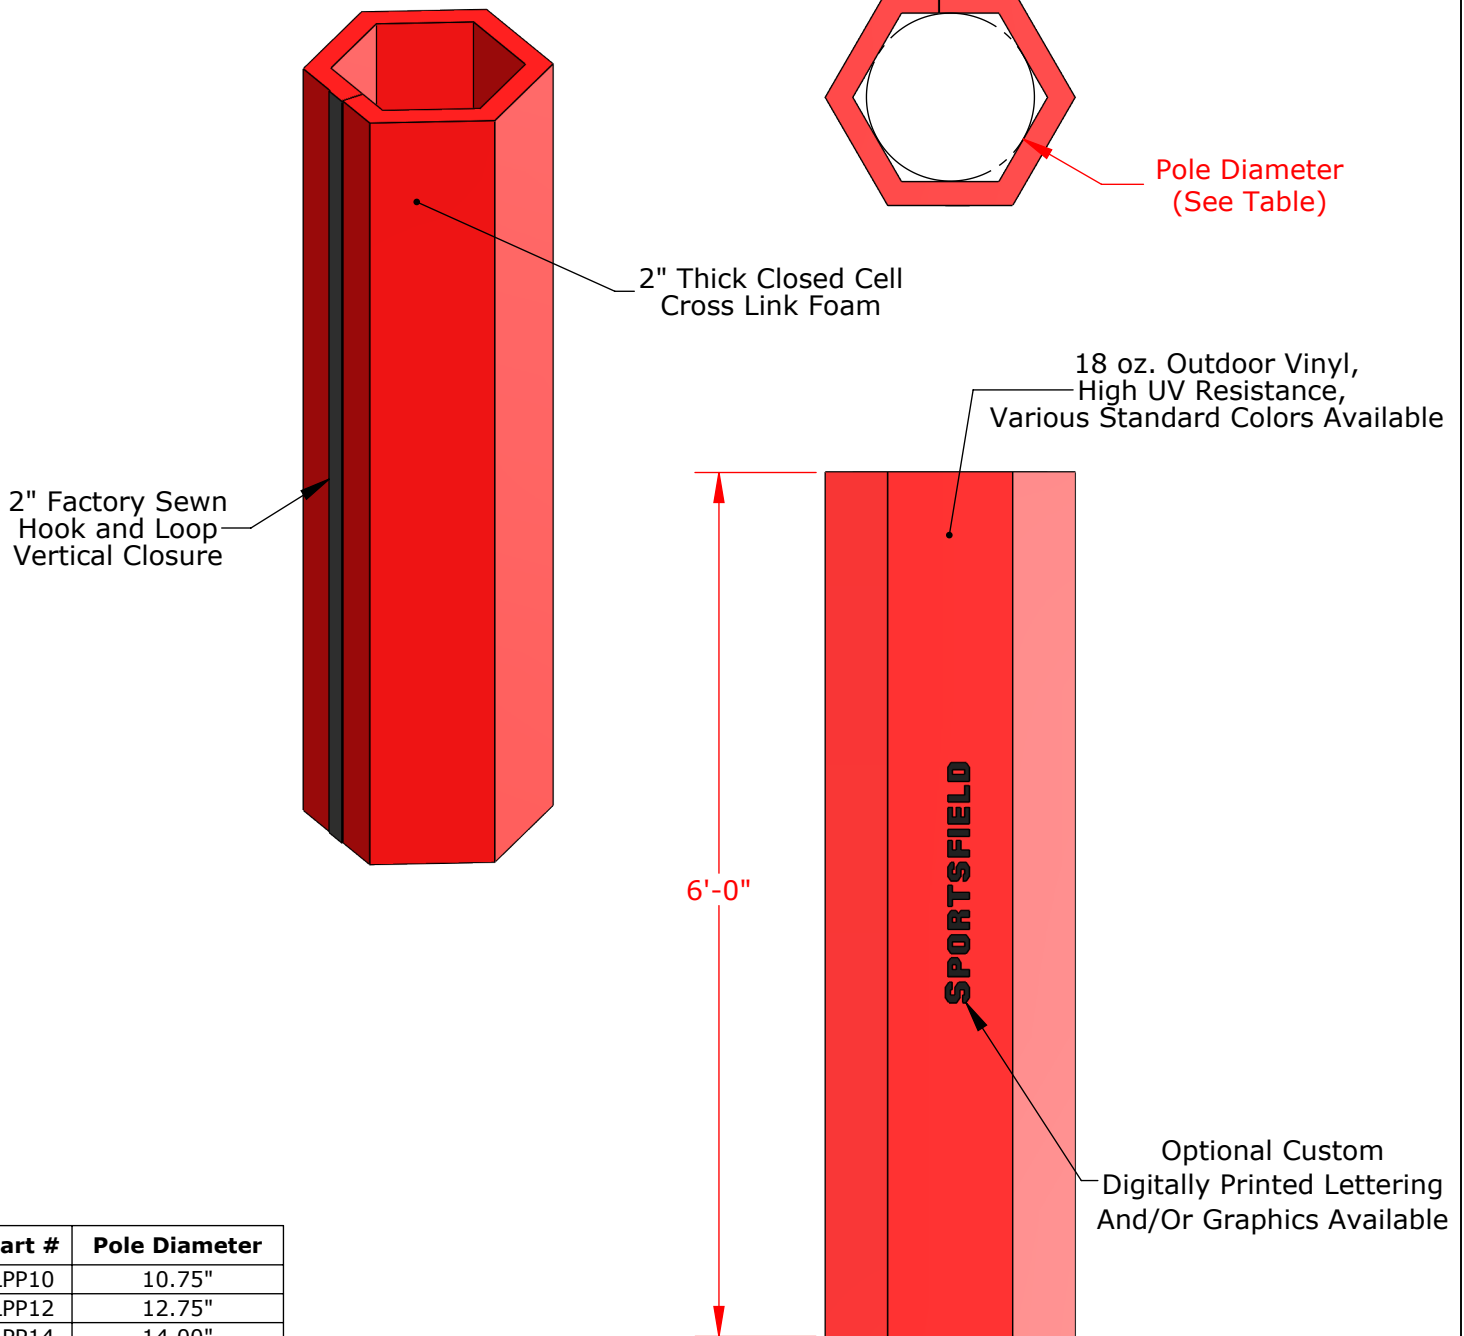

Part #	Pole Diameter
LPP10	10.75"
LPP12	12.75"
LPP14	14.00"
LPP16	16.00"
LPP18	18.00"
LPP20	20.00"

PROPRIETARY AND CONFIDENTIAL

THE INFORMATION CONTAINED IN THIS DRAWING IS THE SOLE PROPERTY OF SPORTSFIELD SPECIALTIES INC. ANY REPRODUCTION IN PART OR AS A WHOLE WITHOUT THE WRITTEN PERMISSION OF SPORTSFIELD SPECIALTIES INC. IS PROHIBITED.

Light Pole Padding

Not To Scale

Sportsfield Specialties Inc 06082020