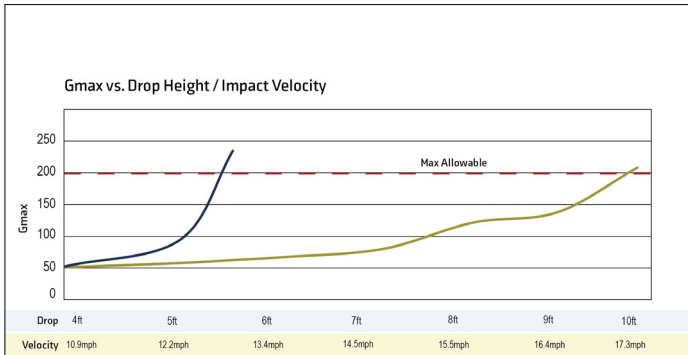

HIC vs. Drop Height / Impact Velocity

Head Injury Criterion (HIC) is the internationally recognized measurement for the likelihood of head injury.

Gmax vs. Drop Height / Impact Velocity

Gmax refers to how much force our wall pads absorb and in return, how much is returned to the athlete.