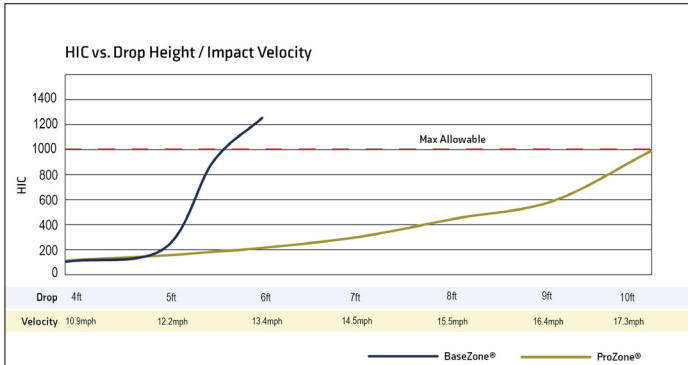

HIC vs. Drop Height / Impact Velocity

Head Injury Criterion (HIC) is the internationally recognized measurement for the likelihood of head injury.

Gmax vs. Drop Height / Impact Velocity

Gmax refers to how much force our wall pads absorb and in return, how much is returned to the athlete.