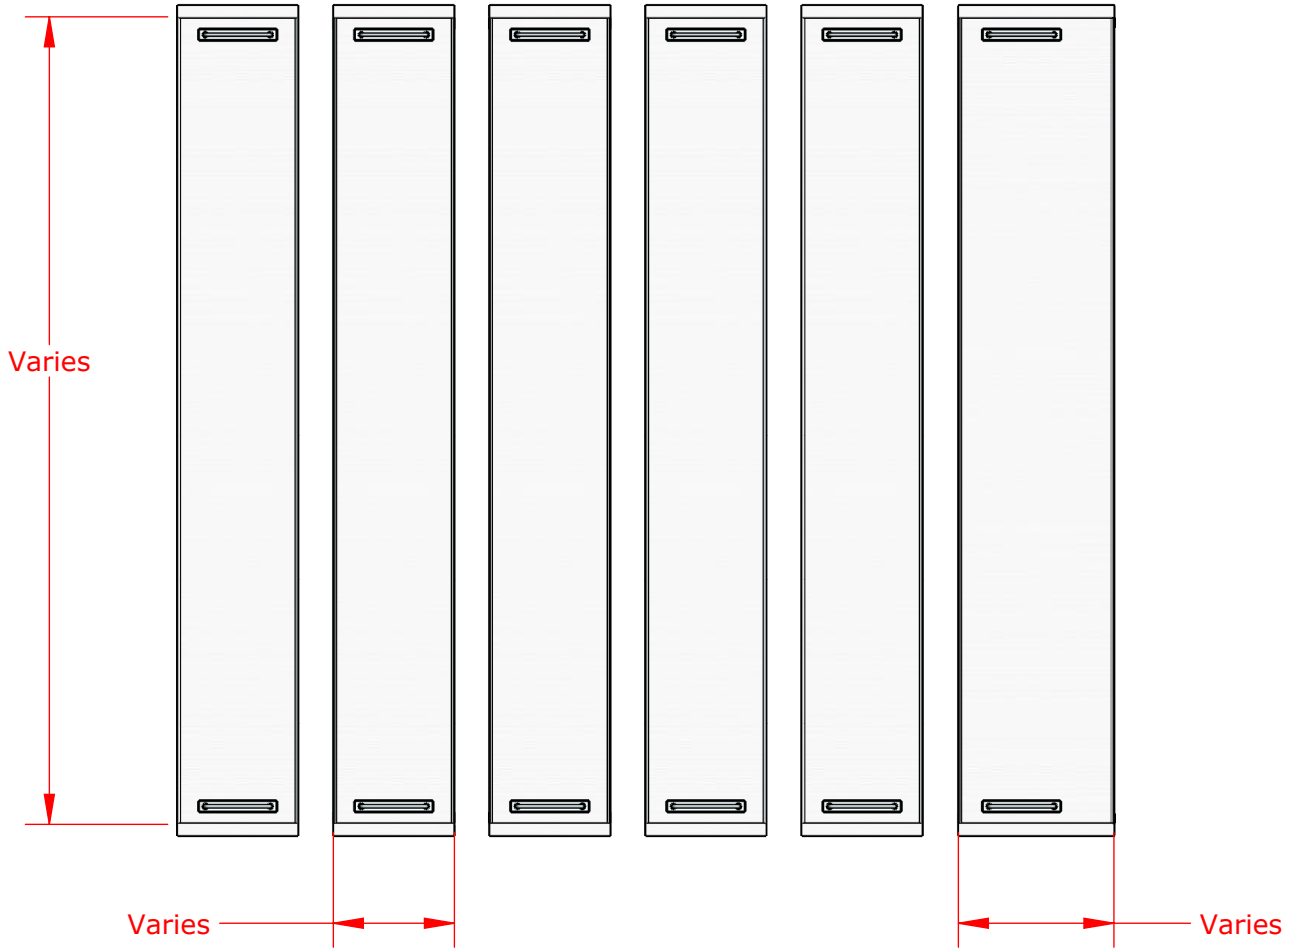

PROPRIETARY AND CONFIDENTIAL

THE INFORMATION CONTAINED IN THIS DRAWING IS THE SOLE PROPERTY OF SPORTSFIELD SPECIALTIES INC. ANY REPRODUCTION IN PART OR AS A WHOLE WITHOUT THE WRITTEN PERMISSION OF SPORTSFIELD SPECIALTIES INC. IS PROHIBITED.

SCWJCVRCSTMH Custom Steeplechase Water Jump Pit Hanging Cover Set

Not To Scale

Sportsfield Specialties Inc 01272021