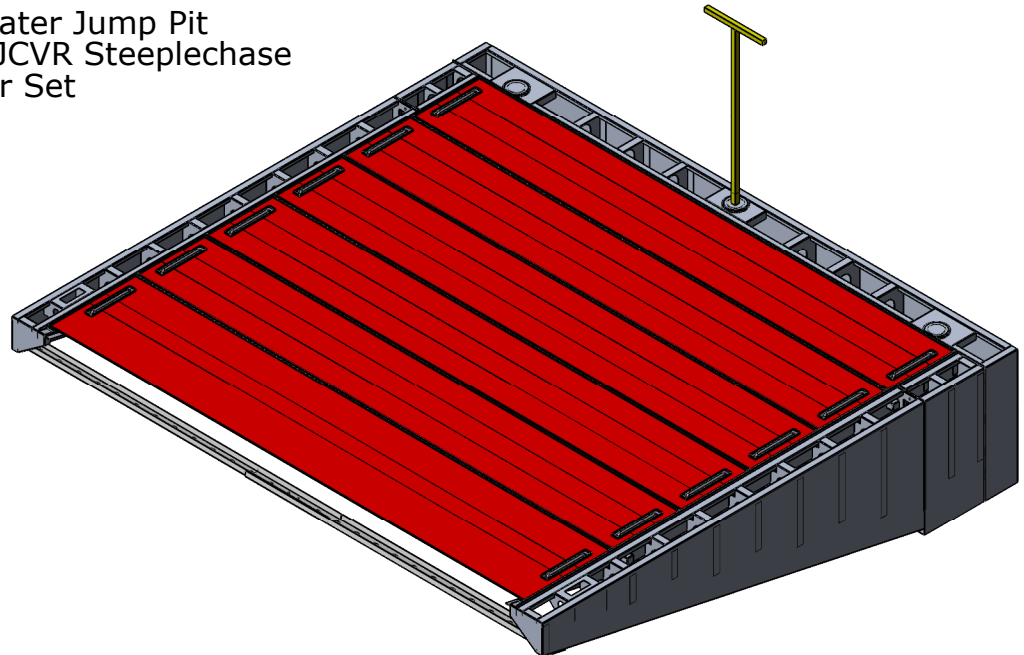

SCWJFS50 Steeplechase Water Jump Pit Forming System - Elevation View

Not To Scale

Sportsfield Specialties Inc 05122021

PROPRIETARY AND CONFIDENTIAL

THE INFORMATION CONTAINED IN THIS DRAWING IS THE SOLE PROPERTY OF SPORTSFIELD SPECIALTIES INC. ANY REPRODUCTION IN PART OR AS A WHOLE WITHOUT THE WRITTEN PERMISSION OF SPORTSFIELD SPECIALTIES INC. IS PROHIBITED.

SCWJFS50 Steeplechase Water Jump Pit Forming System - Plan View

Not To Scale

Sportsfield Specialties Inc 05122021

PROPRIETARY AND CONFIDENTIAL

THE INFORMATION CONTAINED IN THIS DRAWING IS THE SOLE PROPERTY OF SPORTSFIELD SPECIALTIES INC. ANY REPRODUCTION IN PART OR AS A WHOLE WITHOUT THE WRITTEN PERMISSION OF SPORTSFIELD SPECIALTIES INC. IS PROHIBITED.

SCWJFS50 Steeplechase Water Jump Pit Forming System - Rear Wall and Drain Valve View

Not To Scale

Sportsfield Specialties Inc 05122021

SCWJFS50 Water Jump Pit
 with optional SCWJCVR Steeplechase
 Cover Set