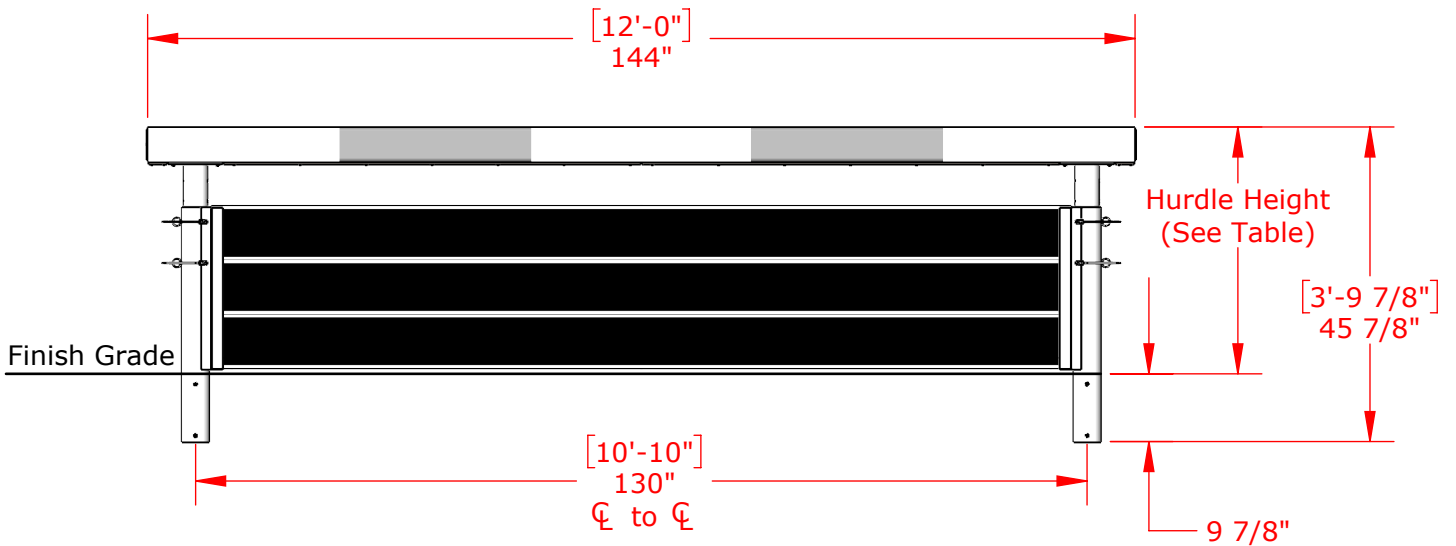

SCWJCVRCSTMH Custom Steeplechase Water Jump Pit Hanging Cover Set

Not To Scale

Sportsfield Specialties Inc 01272021

Compatible with SCWJFS50 Forming System

Hurdle Height	Competition Level
36"	Men's Competition
33"	World Athletics (IAAF) Men's Under 18 Competition
30"	Women's Competition