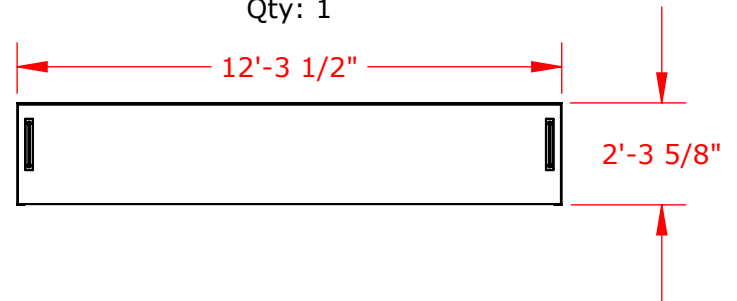

Wedge Cover
Qty: 1

1/2" Recess to Accept
Synthetic Track Surface
by Others