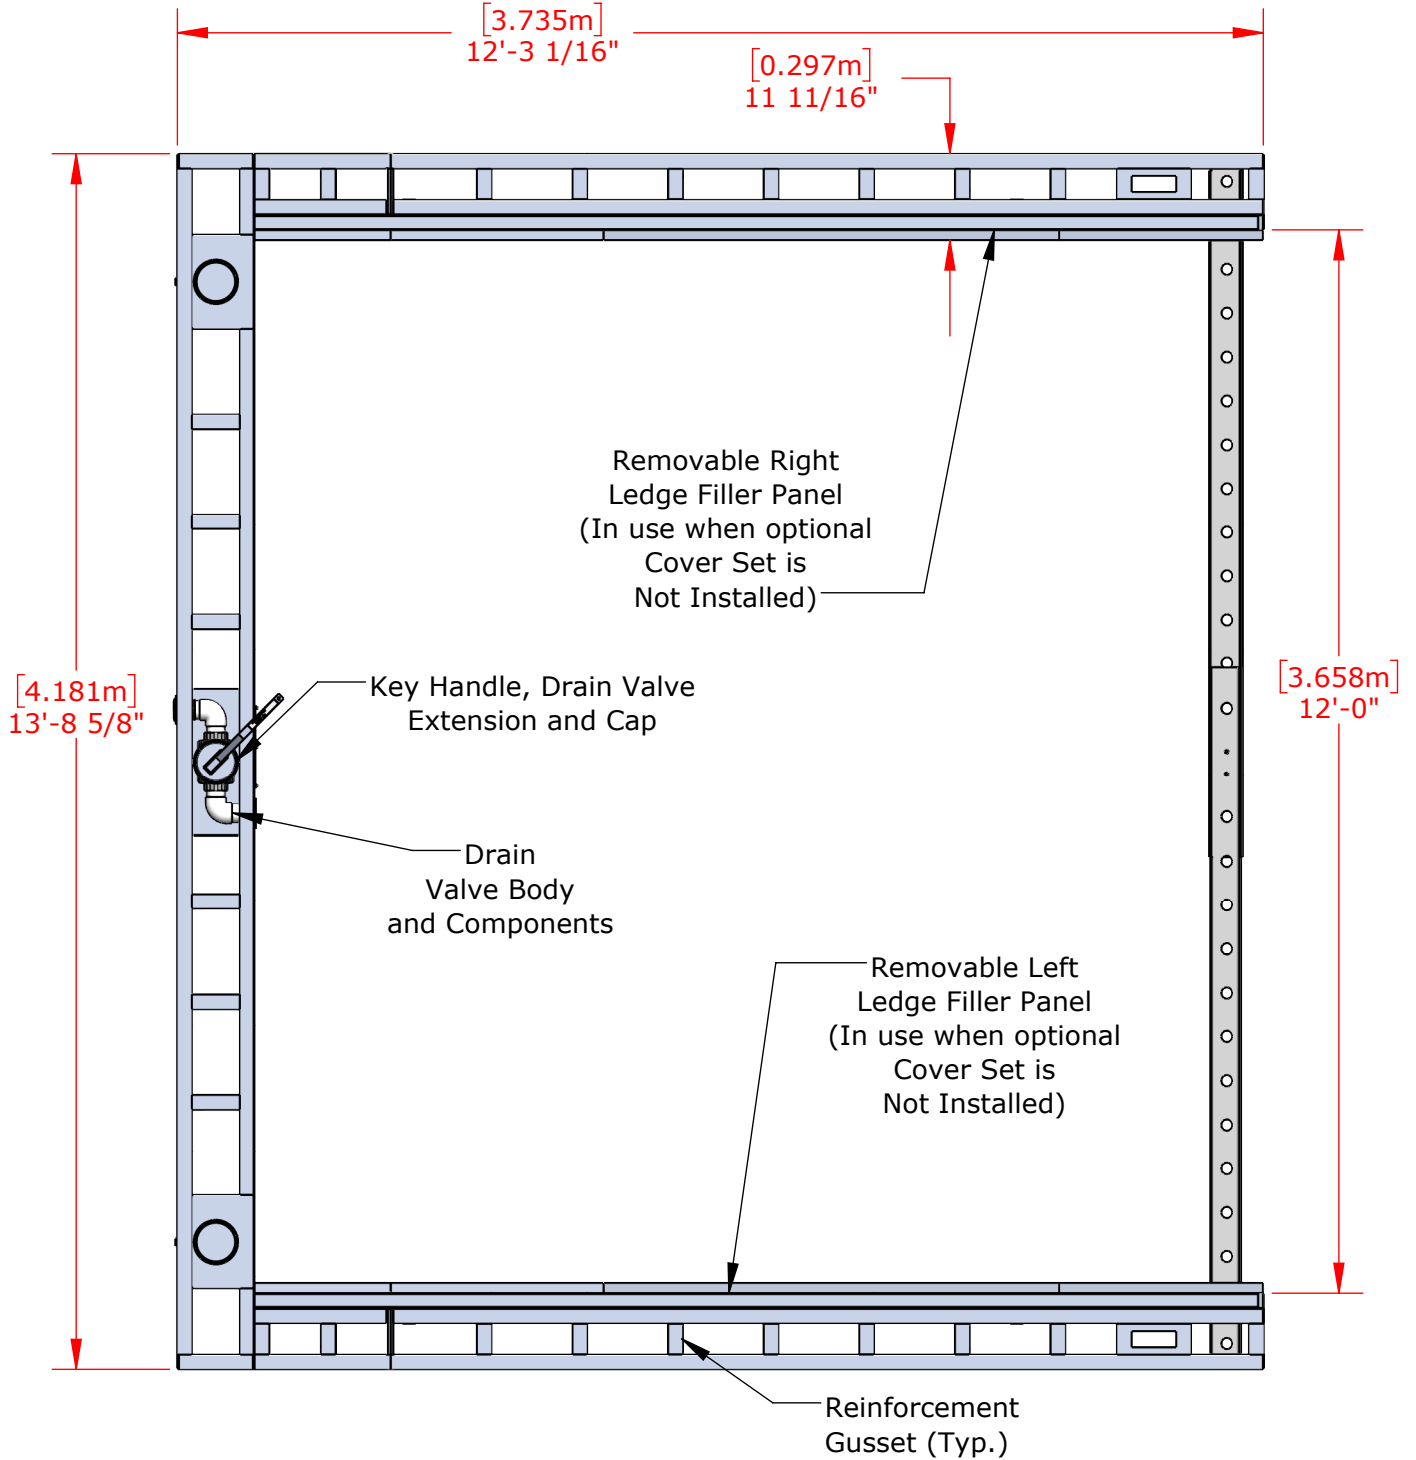

PROPRIETARY AND CONFIDENTIAL

THE INFORMATION CONTAINED IN THIS DRAWING IS THE SOLE PROPERTY OF SPORTSFIELD SPECIALTIES INC. ANY REPRODUCTION IN PART OR AS A WHOLE WITHOUT THE WRITTEN PERMISSION OF SPORTSFIELD SPECIALTIES INC. IS PROHIBITED.

SCWJFS50 Steeplechase Water Jump Pit Forming System - Plan View

Not To Scale

Sportsfield Specialties Inc 05122021