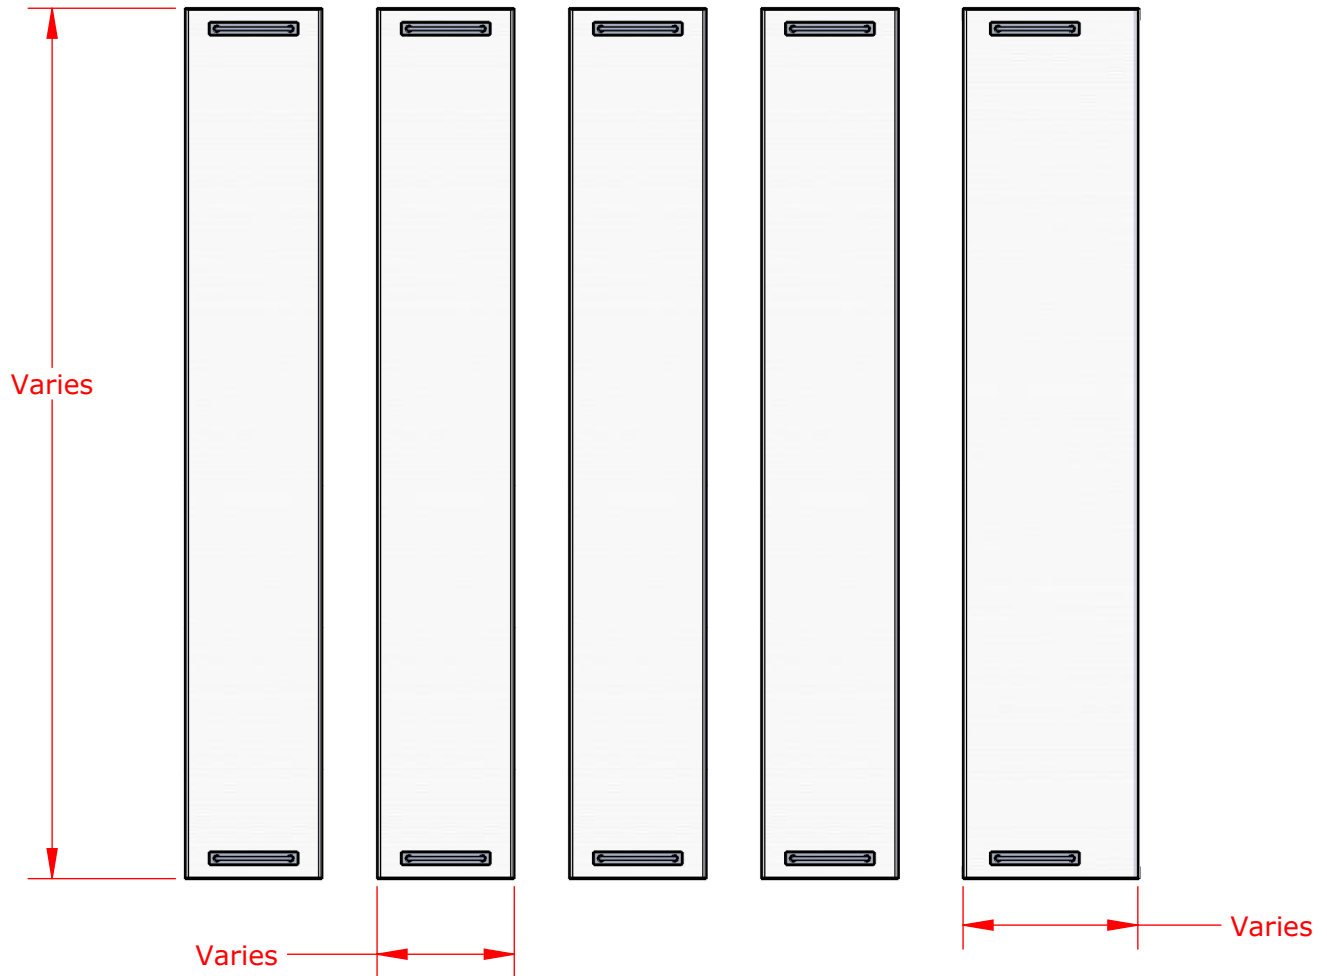

PROPRIETARY AND CONFIDENTIAL

THE INFORMATION CONTAINED IN THIS DRAWING IS THE SOLE PROPERTY OF SPORTSFIELD SPECIALTIES INC. ANY REPRODUCTION IN PART OR AS A WHOLE WITHOUT THE WRITTEN PERMISSION OF SPORTSFIELD SPECIALTIES INC. IS PROHIBITED.

SCWJCVRCSTM
Custom Steeplechase Water Jump Pit Cover Set

Not To Scale

Sportsfield Specialties Inc 01272021