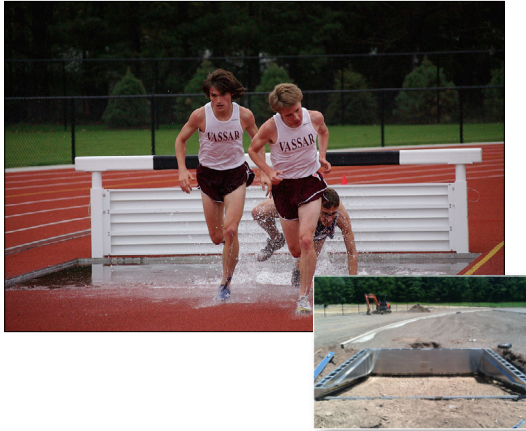

Product Overview

- Sportsfield is the inventor and industry-leading provider of water jump pit forming systems
- Stay-in-place forming systems simplify installation and eliminate complex hand-forming
- Bolt-together aluminum construction with gusset reinforcement and watertight joints
- Prefabricated ninety-degree corner sections ensure accuracy and squareness
- Integrated drainage valve is conveniently opened and closed from ground level
- Modular aluminum cover sets ensure a safe condition when the pit is not in use
- Aluminum covers are recessed to accept synthetic track surfacing material
- Water jump and portable hurdles feature 1/2" synthetic track covered beams
- All components meet / exceed NFHS, NCAA, and World Athletics specifications, rules, & requirements
- Custom cover sets and surface mounted water jump barriers available upon request