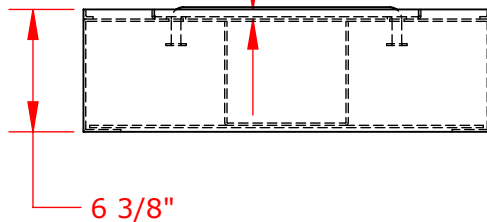

SCWJFS50 Water Jump Pit
with optional SCWJCVR Steeplechase
Cover Set

1/2" Recess to Accept
Synthetic Track Surface
by Others

1/2" Recess to Accept
Synthetic Track Surface
by Others

PROPRIETARY AND CONFIDENTIAL

THE INFORMATION CONTAINED IN THIS DRAWING IS THE SOLE PROPERTY OF SPORTSFIELD SPECIALTIES INC. ANY REPRODUCTION IN PART OR AS A WHOLE WITHOUT THE WRITTEN PERMISSION OF SPORTSFIELD SPECIALTIES INC. IS PROHIBITED.

**SCWJCVR Steeplechase Water Jump Pit
Forming System Cover Set**

Not To Scale

Sportsfield Specialties Inc 01272021