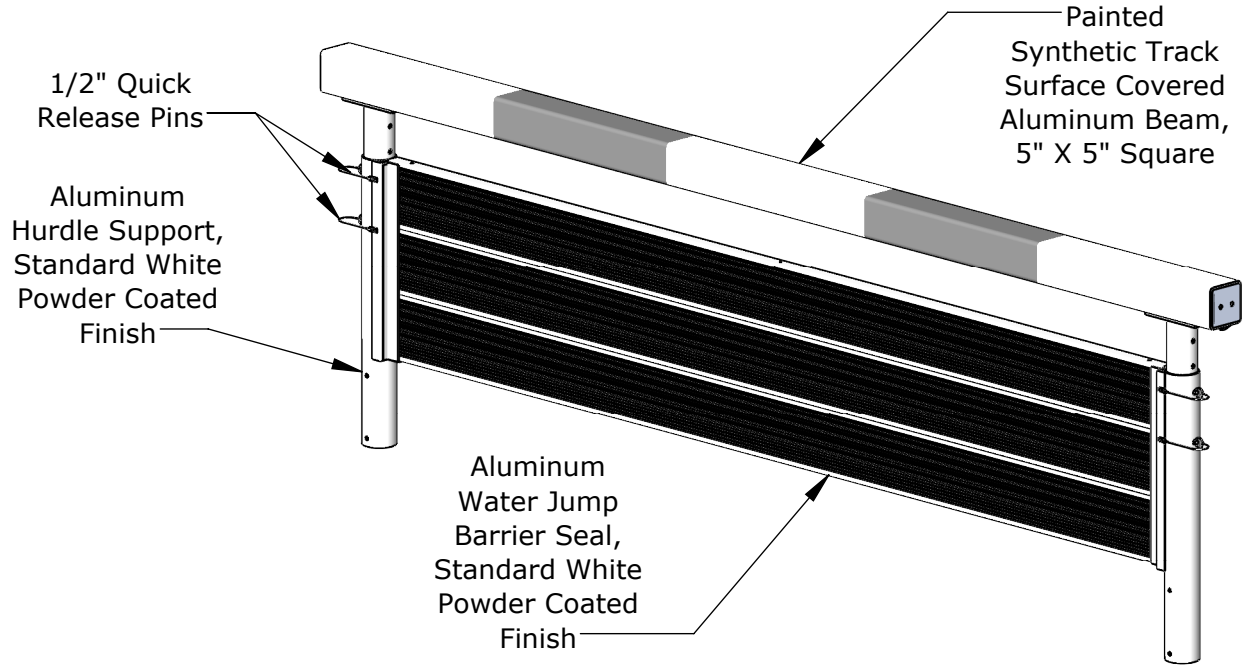

Compatible with SCWJFS50 Forming System

Hurdle Height	Competition Level
36"	Men's Competition
33"	World Athletics (IAAF) Men's Under 18 Competition
30"	Women's Competition

PROPRIETARY AND CONFIDENTIAL
THE INFORMATION CONTAINED IN THIS DRAWING IS THE SOLE PROPERTY OF SPORTSFIELD SPECIALTIES INC. ANY REPRODUCTION IN PART OR AS A WHOLE WITHOUT THE WRITTEN PERMISSION OF SPORTSFIELD SPECIALTIES INC. IS PROHIBITED.

SCWJH
Adjustable Steeplechase Water Jump Pit Hurdle

Not To Scale Sportsfield Specialties Inc 01272021