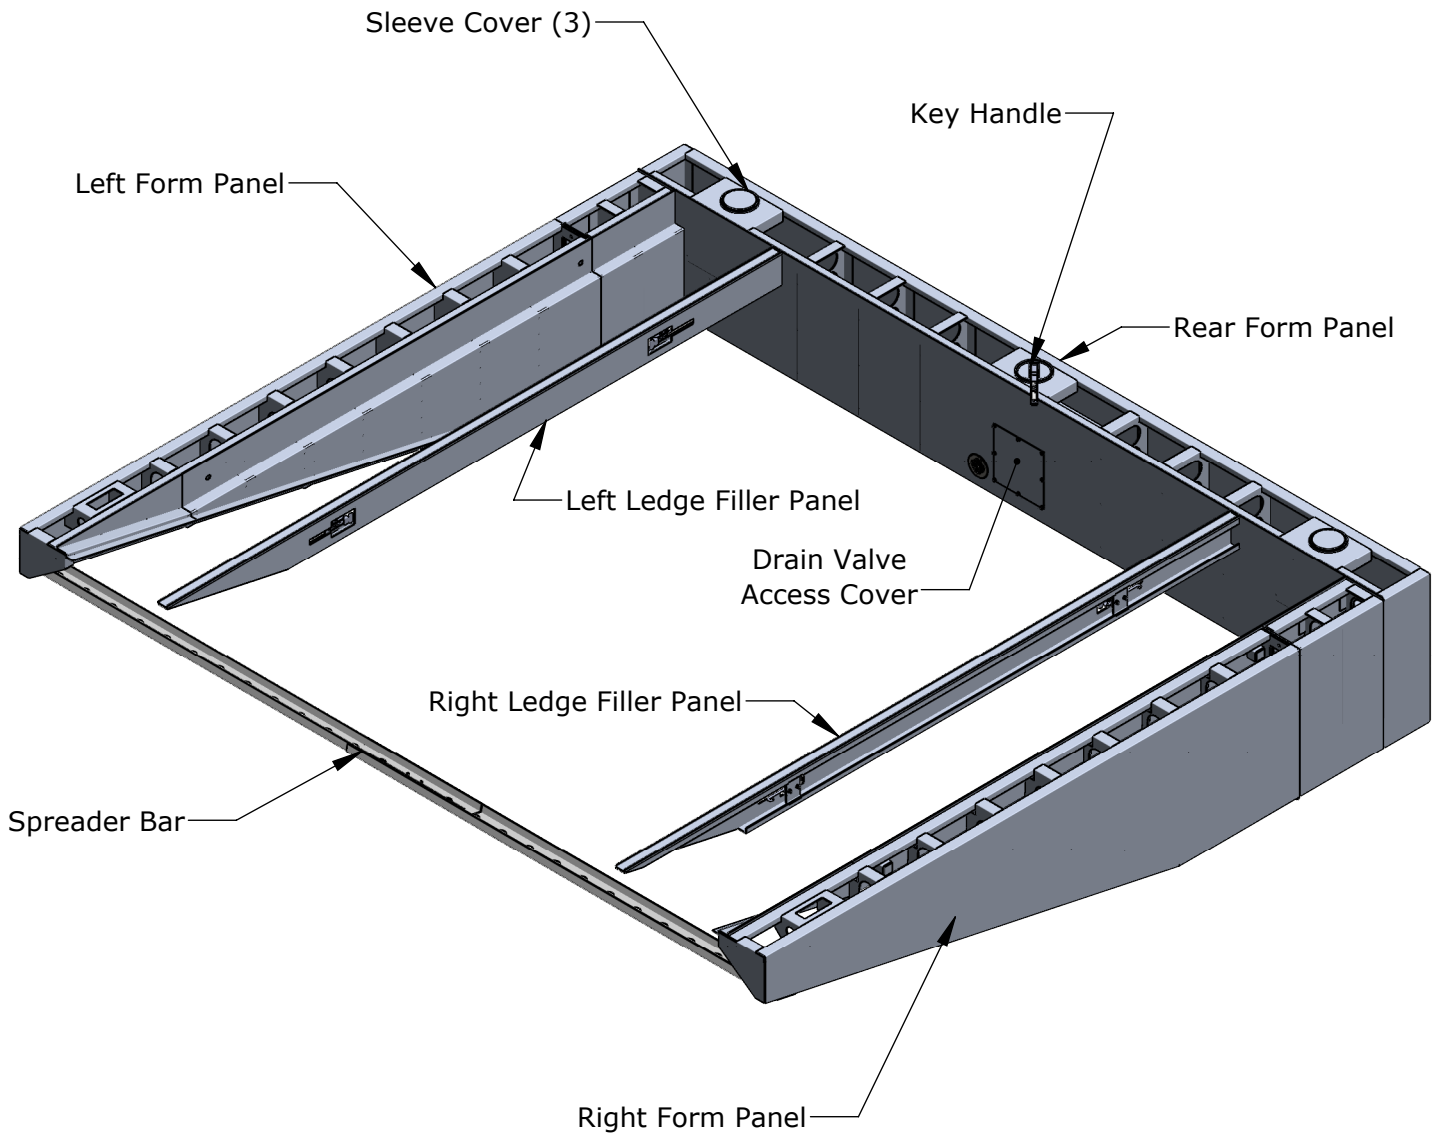

PROPRIETARY AND CONFIDENTIAL

THE INFORMATION CONTAINED IN THIS DRAWING IS THE SOLE PROPERTY OF SPORTSFIELD SPECIALTIES INC. ANY REPRODUCTION IN PART OR AS A WHOLE WITHOUT THE WRITTEN PERMISSION OF SPORTSFIELD SPECIALTIES INC. IS PROHIBITED.

SCWJFS50 Steeplechase Water Jump Pit Forming System - Elevation View

Not To Scale

Sportsfield Specialties Inc 05122021