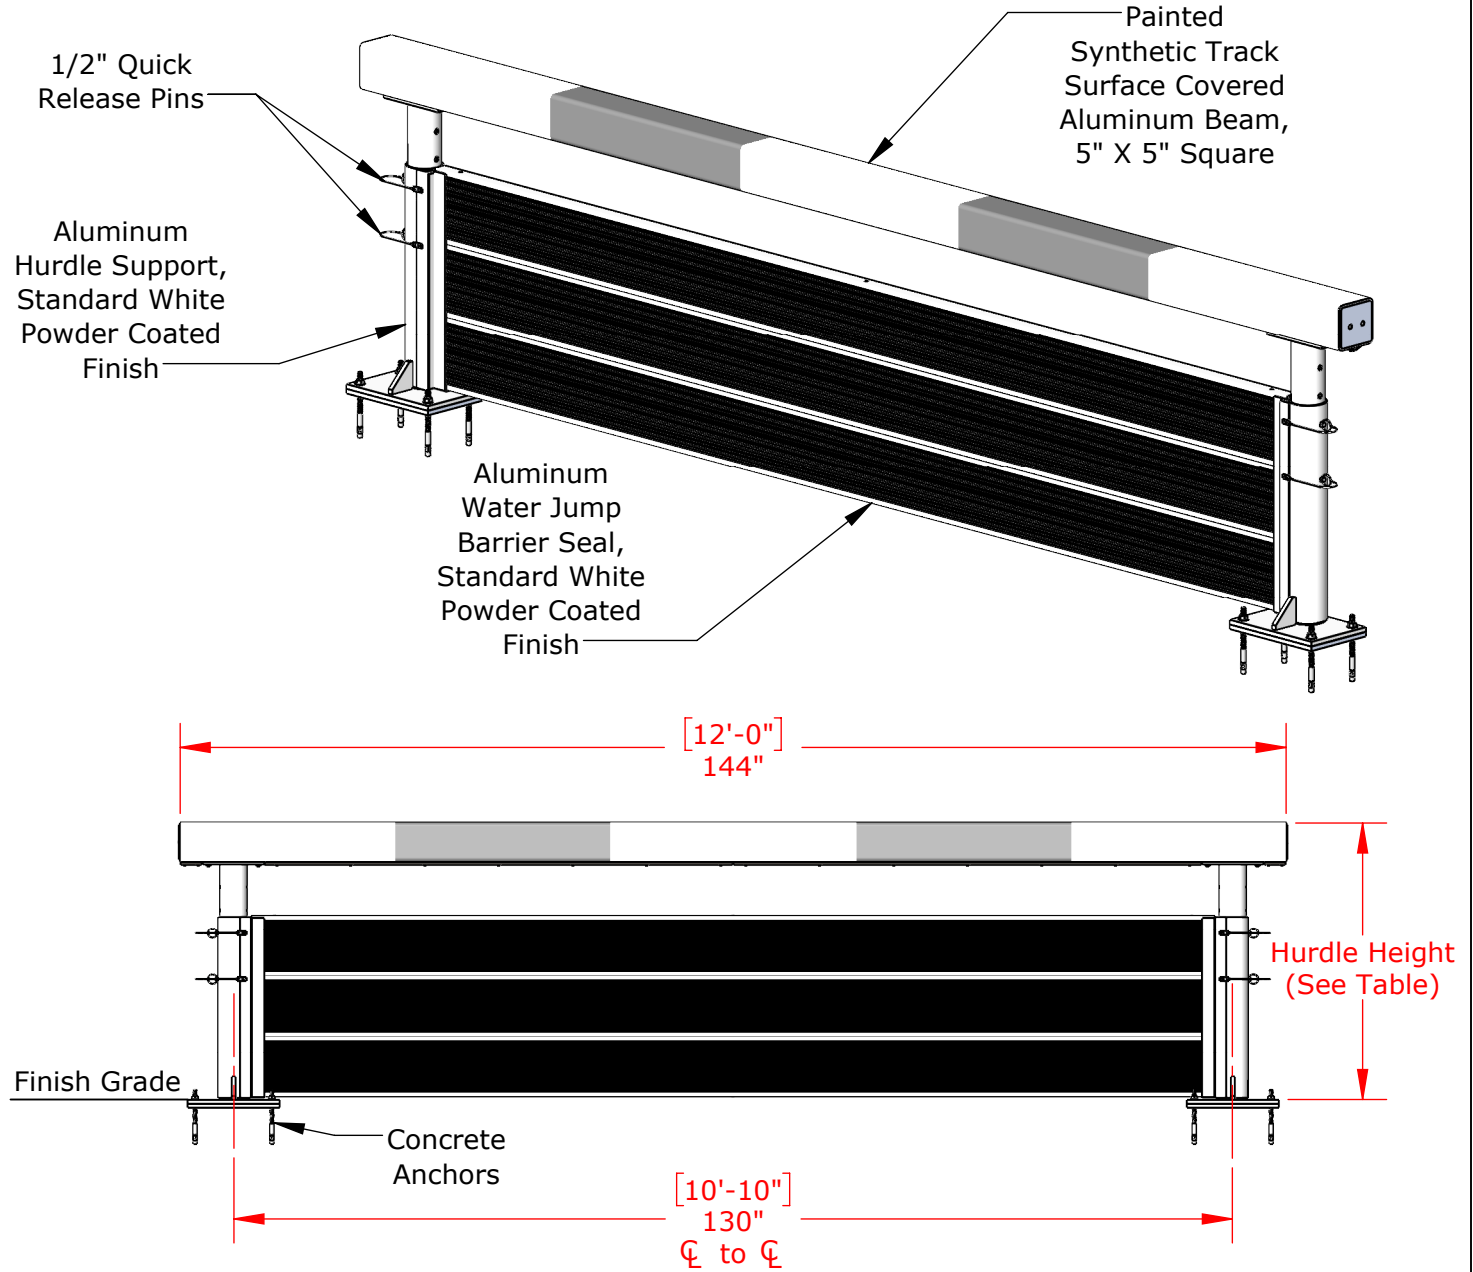

Compatible with Hand Formed Concrete Pits Only

Hurdle Height	Competition Level
36"	Men's Competition
33"	World Athletics (IAAF) Men's Under 18 Competition
30"	Women's Competition

PROPRIETARY AND CONFIDENTIAL

THE INFORMATION CONTAINED IN THIS DRAWING IS THE SOLE PROPERTY OF SPORTSFIELD SPECIALTIES INC. ANY REPRODUCTION IN PART OR AS A WHOLE WITHOUT THE WRITTEN PERMISSION OF SPORTSFIELD SPECIALTIES INC. IS PROHIBITED.

SCWJHPL Plate Mount Adjustable Steeplechase Water Jump Pit Hurdle

Not To Scale

Sportsfield Specialties Inc 01272021