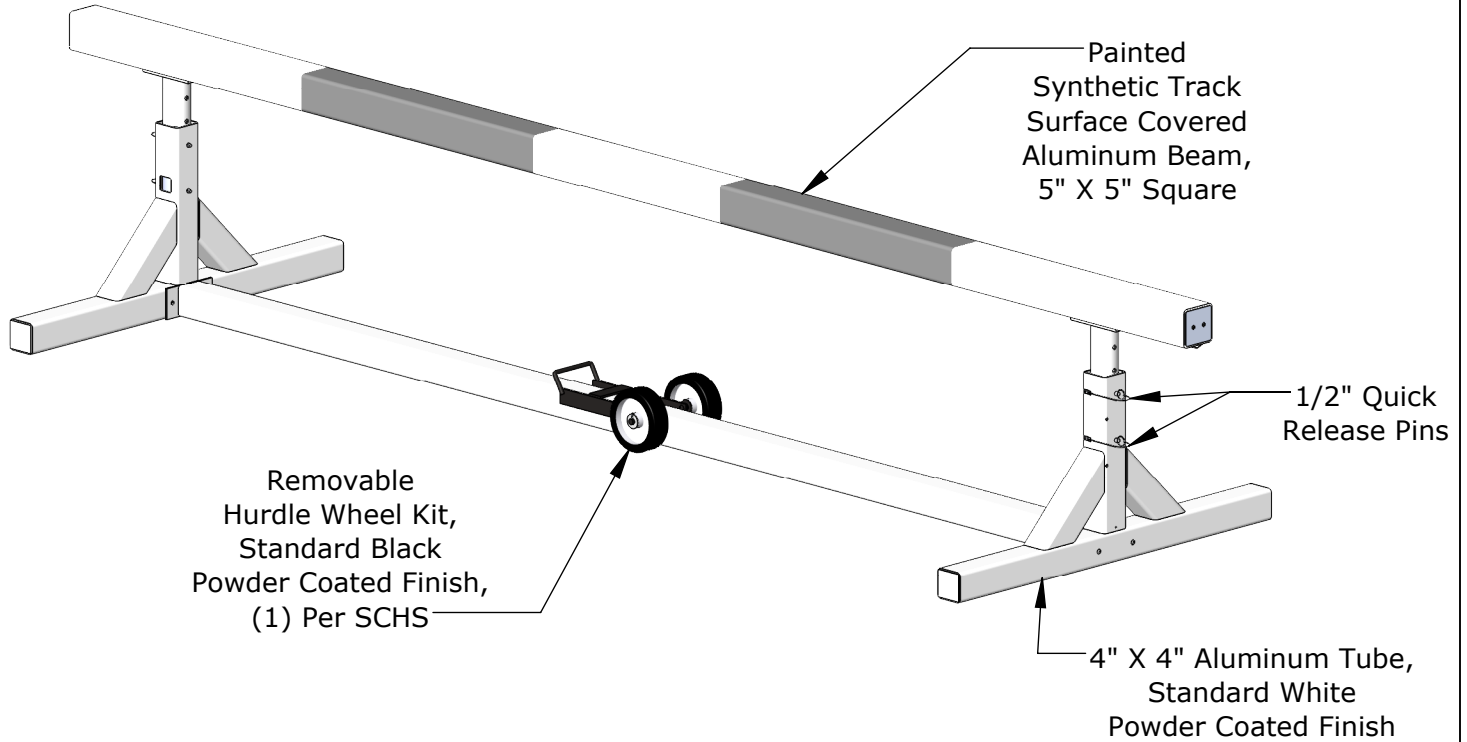

Hurdle Height	Competition Level
36"	Men's Competition
33"	World Athletics (IAAF) Men's Under 18 Competition
30"	Women's Competition

PROPRIETARY AND CONFIDENTIAL

THE INFORMATION CONTAINED IN THIS DRAWING IS THE SOLE PROPERTY OF SPORTSFIELD SPECIALTIES INC. ANY REPRODUCTION IN PART OR AS A WHOLE WITHOUT THE WRITTEN PERMISSION OF SPORTSFIELD SPECIALTIES INC. IS PROHIBITED.

SCHS
Portable Adjustable Steeplechase Hurdle Set

Not To Scale

Sportsfield Specialties Inc 01272021