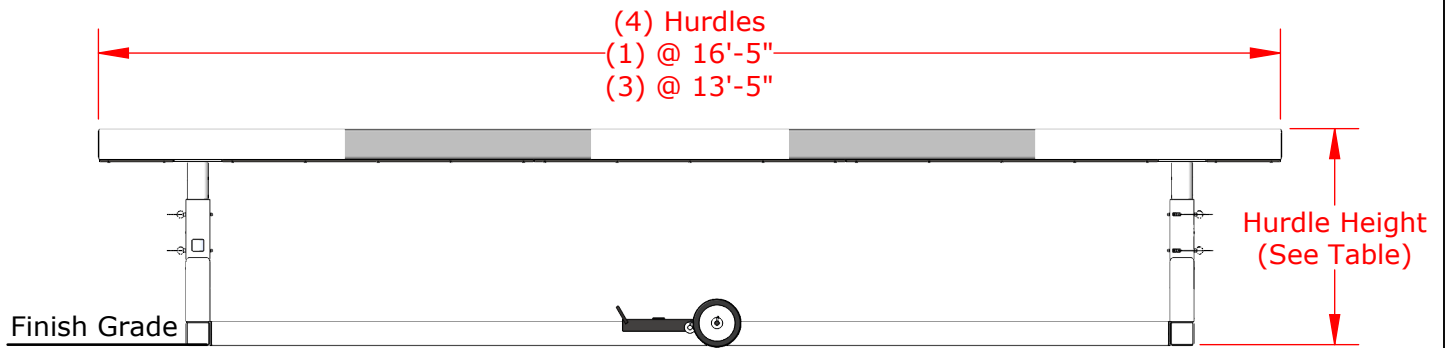

Hurdle Height	Competition Level
36"	Men's Competition
33"	World Athletics (IAAF) Men's Under 18 Competition
30"	Women's Competition

PROPRIETARY AND CONFIDENTIAL

THE INFORMATION CONTAINED IN THIS DRAWING IS THE SOLE PROPERTY OF SPORTSFIELD SPECIALTIES INC. ANY REPRODUCTION IN PART OR AS A WHOLE WITHOUT THE WRITTEN PERMISSION OF SPORTSFIELD SPECIALTIES INC. IS PROHIBITED.

SCHS
Portable Adjustable Steeplechase Hurdle Set

Not To Scale

Sportsfield Specialties Inc 01272021