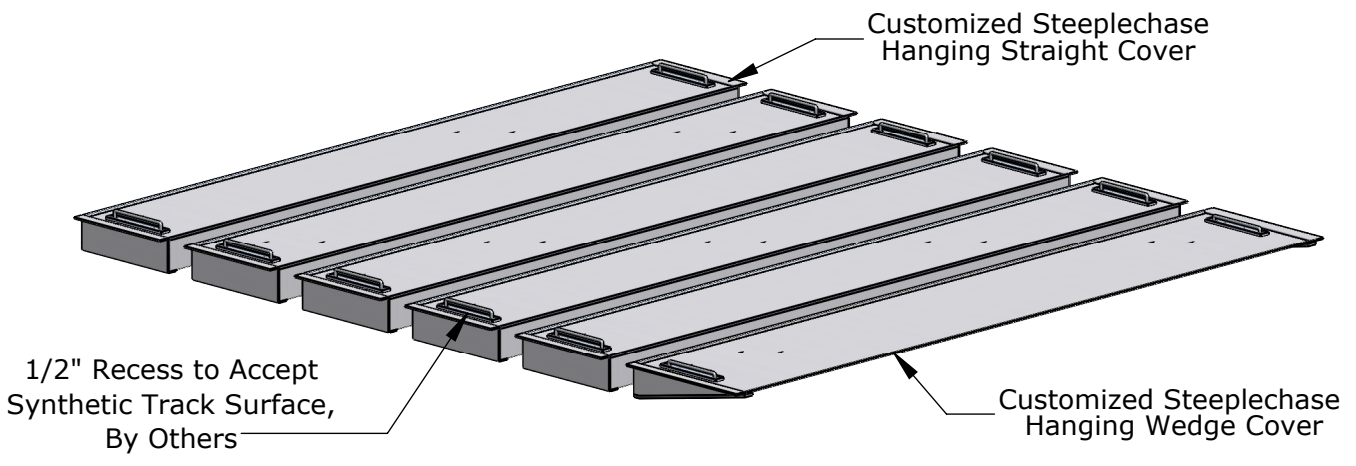

PROPRIETARY AND CONFIDENTIAL

THE INFORMATION CONTAINED IN THIS DRAWING IS THE SOLE PROPERTY OF SPORTSFIELD SPECIALTIES INC. ANY REPRODUCTION IN PART OR AS A WHOLE WITHOUT THE WRITTEN PERMISSION OF SPORTSFIELD SPECIALTIES INC. IS PROHIBITED.

SCWJCVRCSTMH Custom Steeplechase Water Jump Pit Hanging Cover Set

Not To Scale

Sportsfield Specialties Inc 01272021