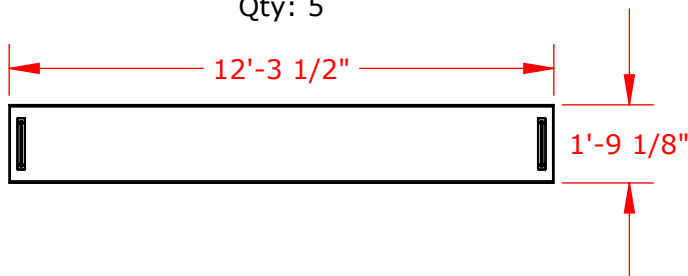

Straight Cover
Qty: 5