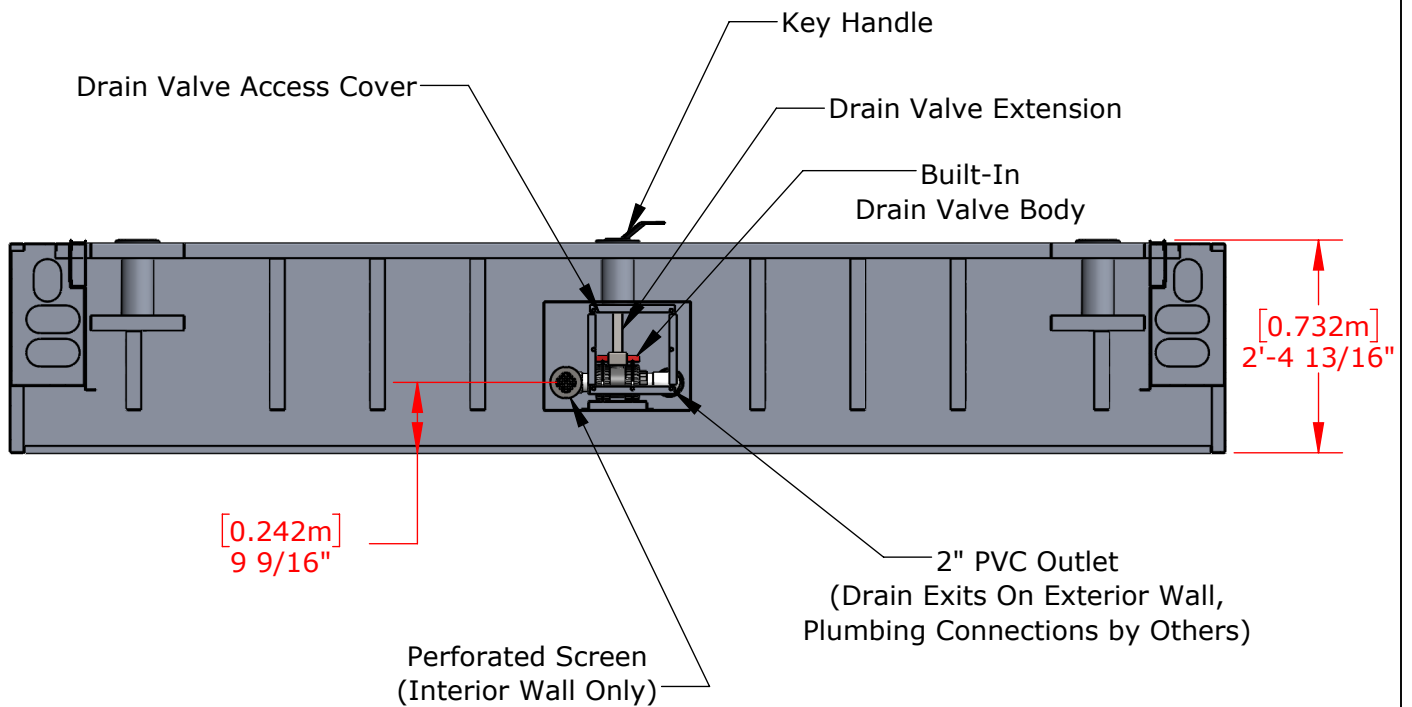

PROPRIETARY AND CONFIDENTIAL

THE INFORMATION CONTAINED IN THIS DRAWING IS THE SOLE PROPERTY OF SPORTSFIELD SPECIALTIES INC. ANY REPRODUCTION IN PART OR AS A WHOLE WITHOUT THE WRITTEN PERMISSION OF SPORTSFIELD SPECIALTIES INC. IS PROHIBITED.

SCWJFS50 Steeplechase Water Jump Pit Forming System - Rear Wall and Drain Valve View

Not To Scale

Sportsfield Specialties Inc 05122021