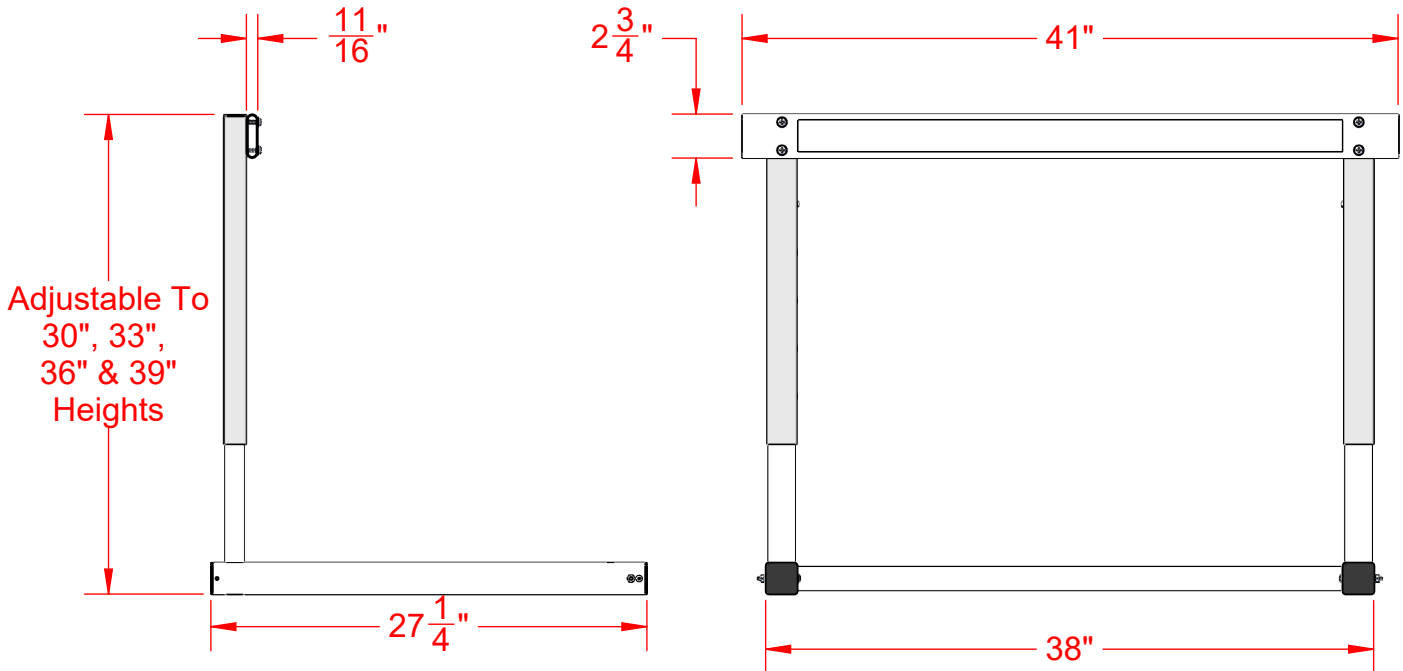

Meets and/or Exceeds All NFHS Specifications, Rules & Requirements

PROPRIETARY AND CONFIDENTIAL

THE INFORMATION CONTAINED IN THIS DRAWING IS THE SOLE PROPERTY OF SPORTSFIELD SPECIALTIES INC. ANY REPRODUCTION IN PART OR AS A WHOLE WITHOUT THE WRITTEN PERMISSION OF SPORTSFIELD SPECIALTIES INC. IS PROHIBITED.

**HLHS41 41" High School
"L" Shaped Aluminum Hurdle**

Not To Scale

Sportsfield Specialties Inc 105770.1-221220