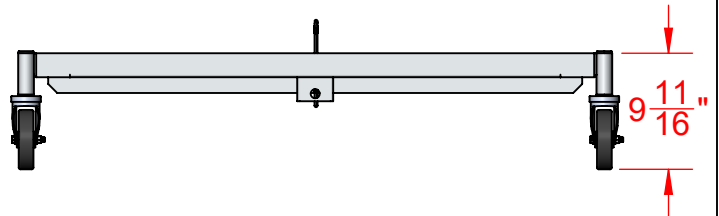

## HLCRT41 Hurdle Cart for 41" "L" Shaped Hurdles

Not To Scale

Sportsfield Specialties Inc 105776.2-230210

Optional Protective  
All Weather Vinyl  
Cover Available  
HLCRTAWC47

Stores and Transports  
up to ten (10) 47"  
"L" Aluminum Hurdles