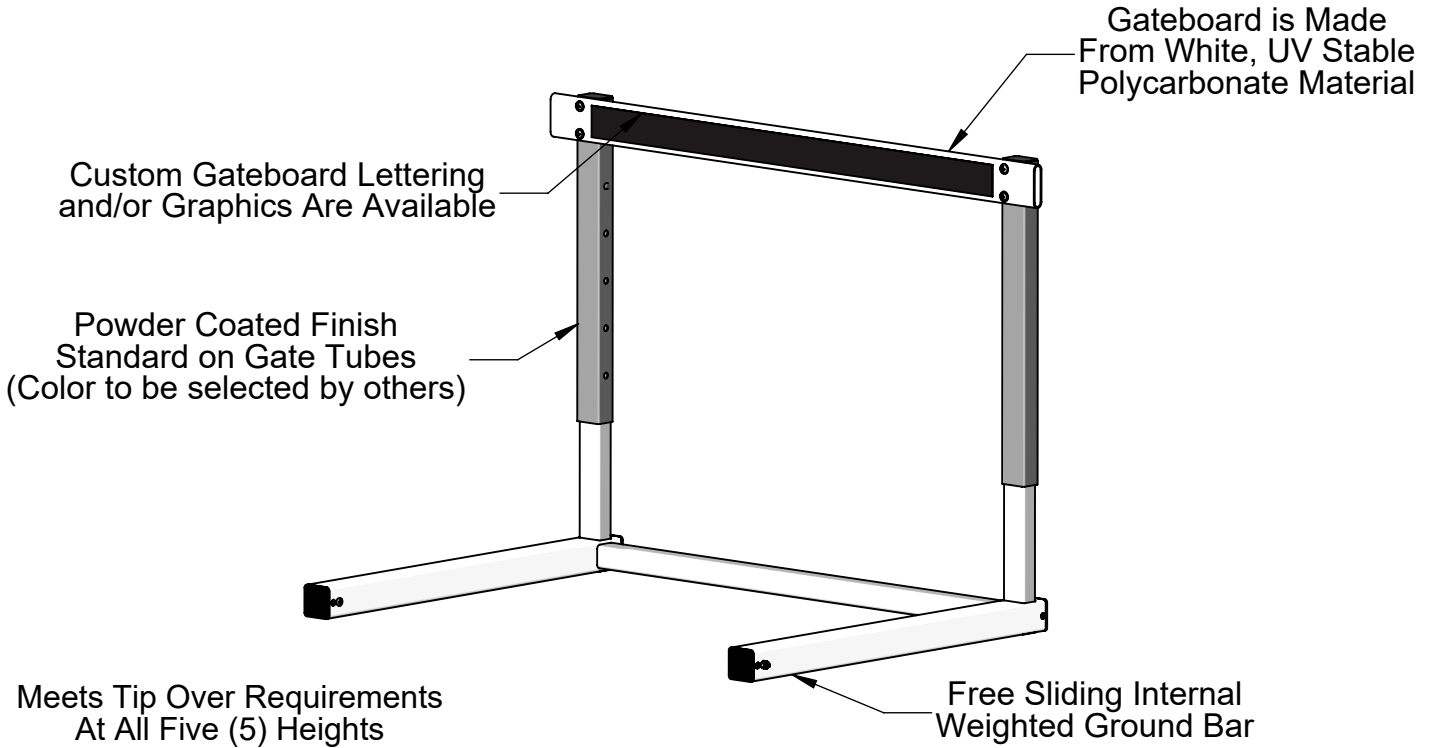

Meets and/or Exceeds All IAAF/NCAA Specifications, Rules & Requirements

Meets Tip Over Requirements At All Five (5) Heights