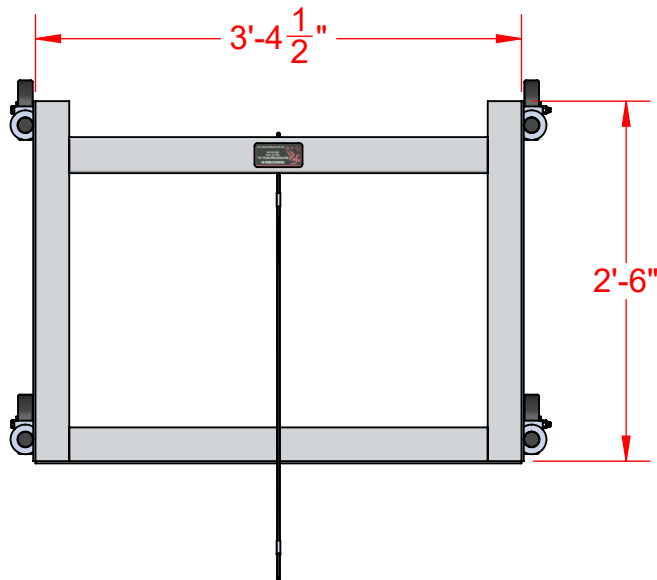

**HLRCRT Universal Hurdle Cart for Rocker and "L" Shaped Hurdles**

Not To Scale

Sportsfield Specialties Inc 105775.1-221220

Optional Protective  
All Weather Vinyl  
Cover Available  
HLCRTAWC4

Stores and Transports  
up to ten (10) 41"  
"L" Shaped Hurdles