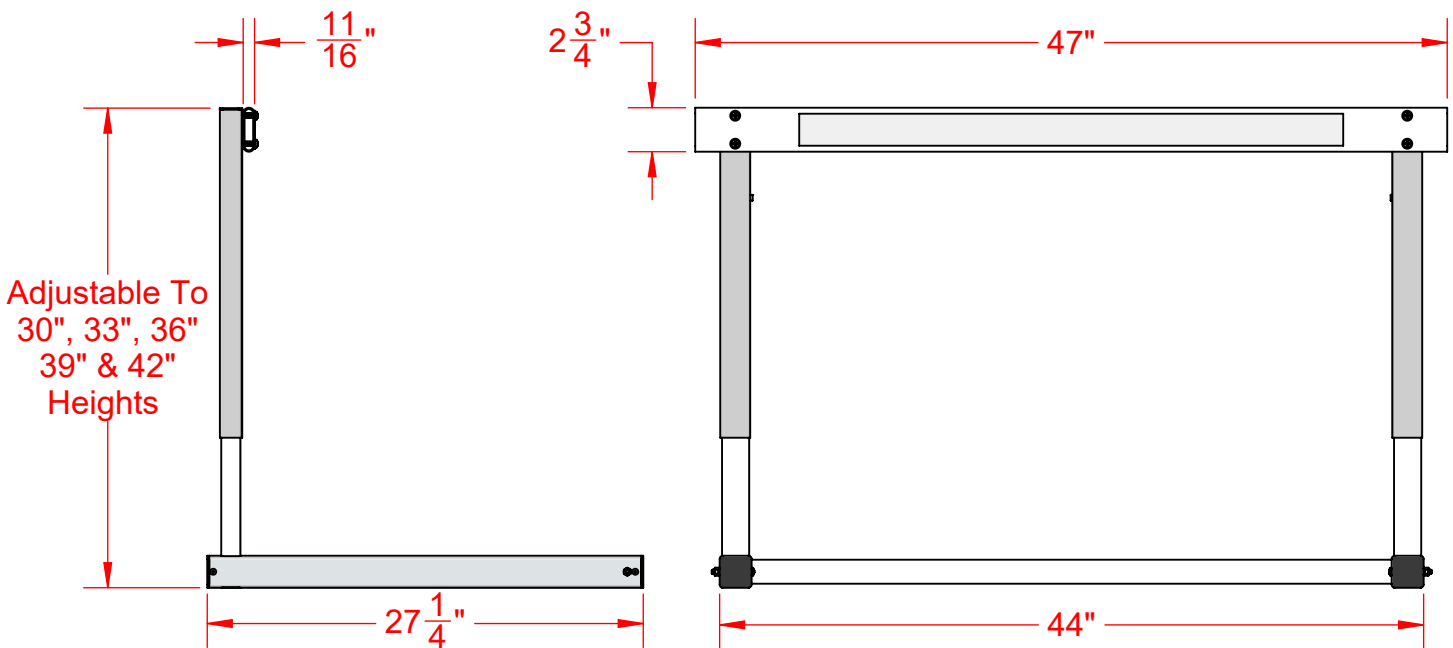

Meets and/or Exceeds All IAAF/NCAA Specifications, Rules & Requirements

PROPRIETARY AND CONFIDENTIAL

THE INFORMATION CONTAINED IN THIS DRAWING IS THE SOLE PROPERTY OF SPORTSFIELD SPECIALTIES INC. ANY REPRODUCTION IN PART OR AS A WHOLE WITHOUT THE WRITTEN PERMISSION OF SPORTSFIELD SPECIALTIES INC. IS PROHIBITED.

HLCOL47 47" Collegiate "L" Shaped Aluminum Hurdle

Not To Scale

Sportsfield Specialties Inc 105772.1-221220