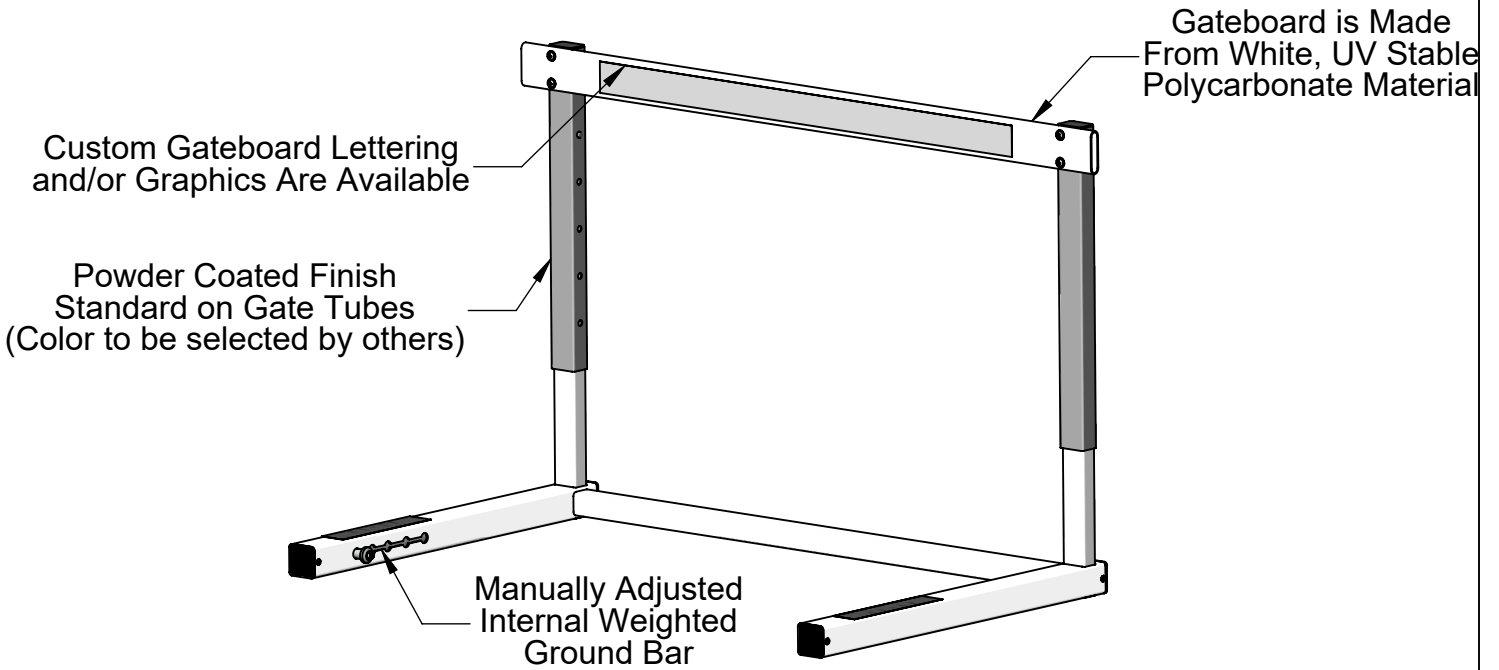

Meets and/or Exceeds All WA/NCAA Specifications, Rules & Requirements