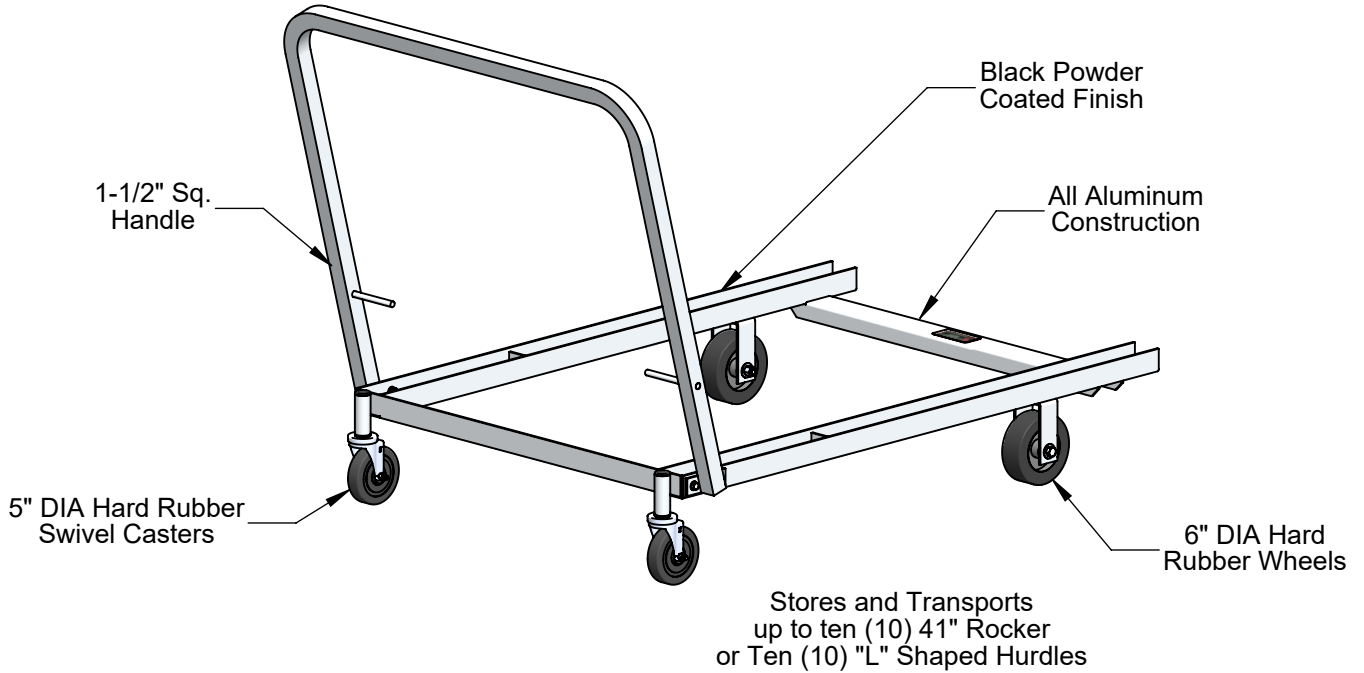

PROPRIETARY AND CONFIDENTIAL

THE INFORMATION CONTAINED IN THIS DRAWING IS THE SOLE PROPERTY OF SPORTSFIELD SPECIALTIES INC. ANY REPRODUCTION IN PART OR AS A WHOLE WITHOUT THE WRITTEN PERMISSION OF SPORTSFIELD SPECIALTIES INC. IS PROHIBITED.

HLRCRT Universal Hurdle Cart for Rocker and "L" Shaped Hurdles

Not To Scale

Sportsfield Specialties Inc 105775.1-221220