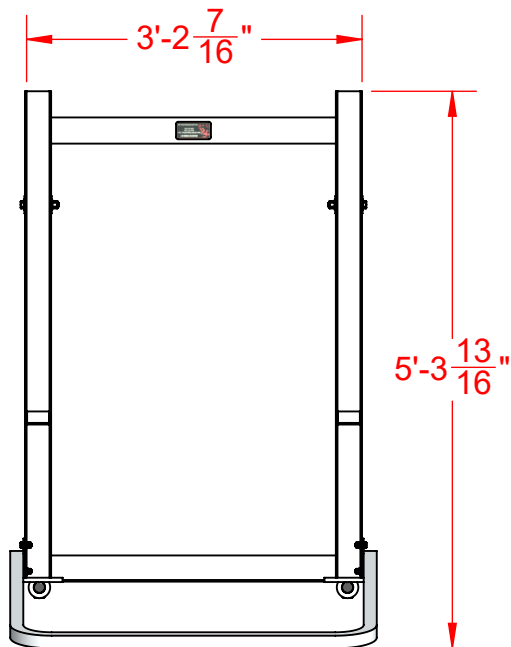

PROPRIETARY AND CONFIDENTIAL

THE INFORMATION CONTAINED IN THIS DRAWING IS THE SOLE PROPERTY OF SPORTSFIELD SPECIALTIES INC. ANY REPRODUCTION IN PART OR AS A WHOLE WITHOUT THE WRITTEN PERMISSION OF SPORTSFIELD SPECIALTIES INC. IS PROHIBITED.

HLRCRT Universal Hurdle Cart for Rocker and "L" Shaped Hurdles

Not To Scale

Sportsfield Specialties Inc 105775.1-221220