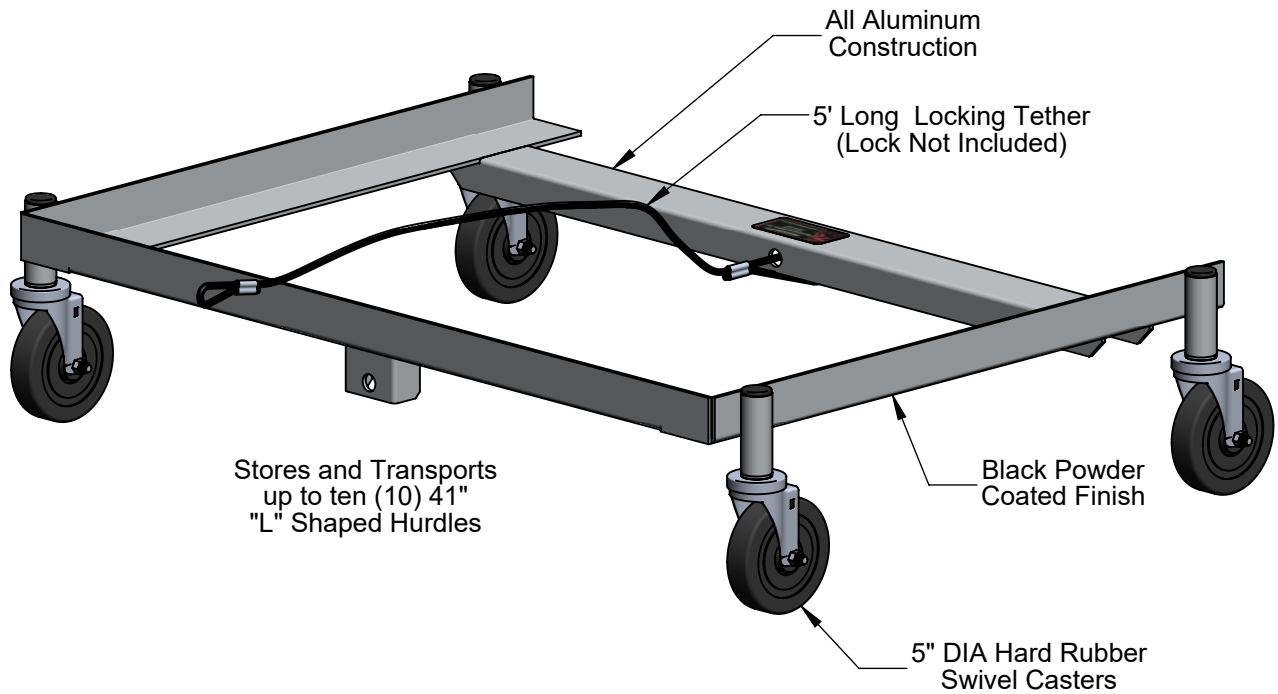

Optional Protective
All Weather Vinyl
Cover Available
HLCRTAWC4

Stores and Transports
up to ten (10) 41"
"L" Shaped Hurdles