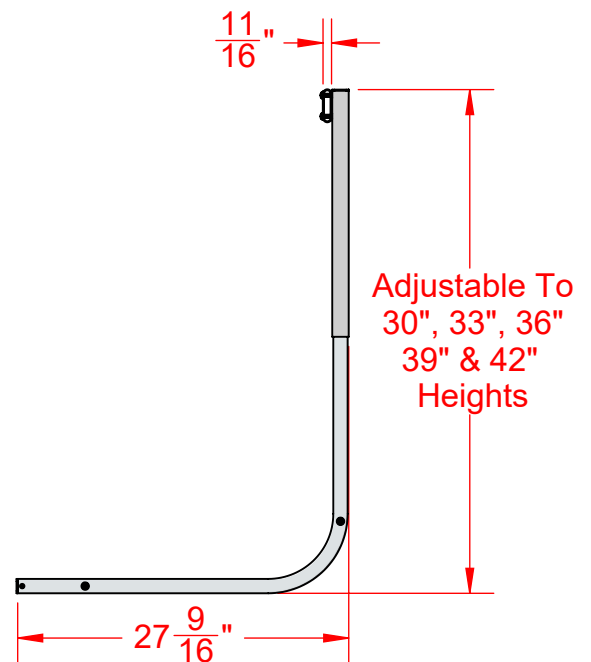

PROPRIETARY AND CONFIDENTIAL

THE INFORMATION CONTAINED IN THIS DRAWING IS THE SOLE PROPERTY OF SPORTSFIELD SPECIALTIES INC. ANY REPRODUCTION IN PART OR AS A WHOLE WITHOUT THE WRITTEN PERMISSION OF SPORTSFIELD SPECIALTIES INC. IS PROHIBITED.

HRHS - 41" High School Aluminum Rocker Hurdle

Not To Scale

Sportsfield Specialties Inc 105883.1-221228