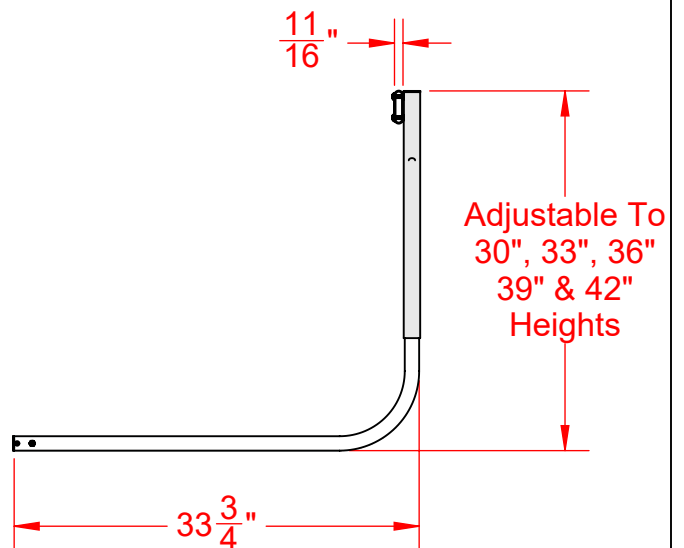

**HRHS - 41" High School Aluminum Rocker Hurdle**

Not To Scale

Sportsfield Specialties Inc 105883.1-221228

**Meets and/or Exceeds All NFHS Specifications, Rules & Requirements**

Meets Tip Over Requirements At All Five (5) Heights