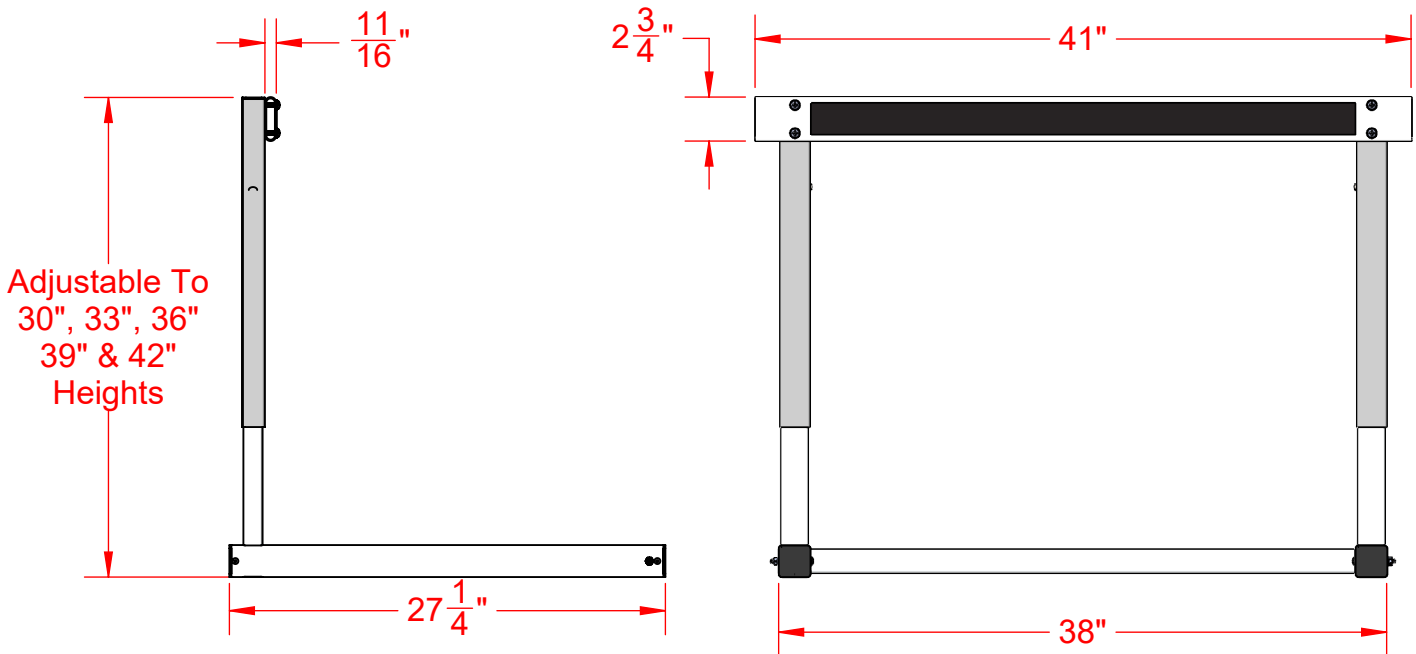

**HLHS41 41" High School  
"L" Shaped Aluminum Hurdle**

Not To Scale

Sportsfield Specialties Inc 105770.1-221220

**Meets and/or Exceeds All IAAF/NCAA Specifications, Rules & Requirements**

Meets Tip Over Requirements At All Five (5) Heights