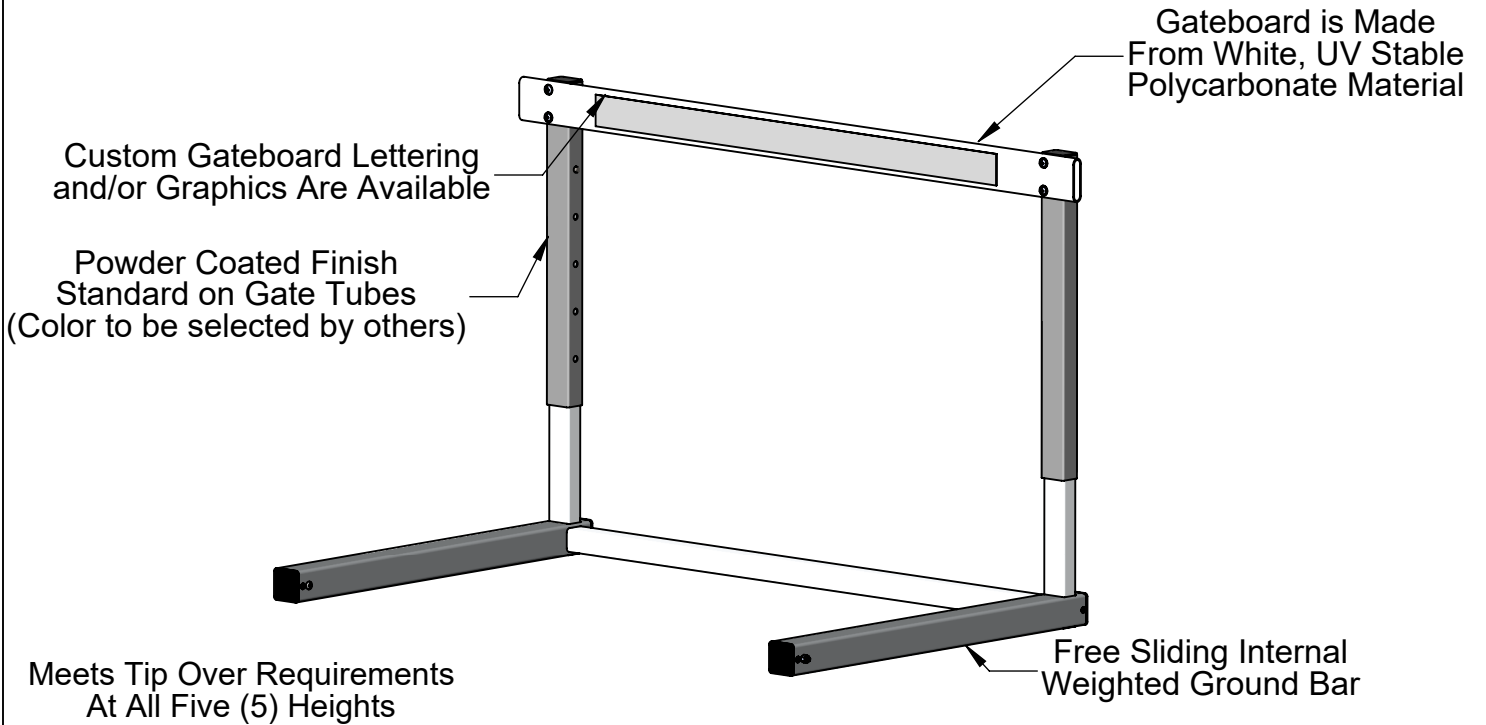

**HLCOL41 41" Collegiate "L" Shaped Aluminum Hurdle**

Not To Scale

Sportsfield Specialties Inc 105771.1-221220

**Meets and/or Exceeds All IAAF/NCAA Specifications, Rules & Requirements**

**PROPRIETARY AND CONFIDENTIAL**