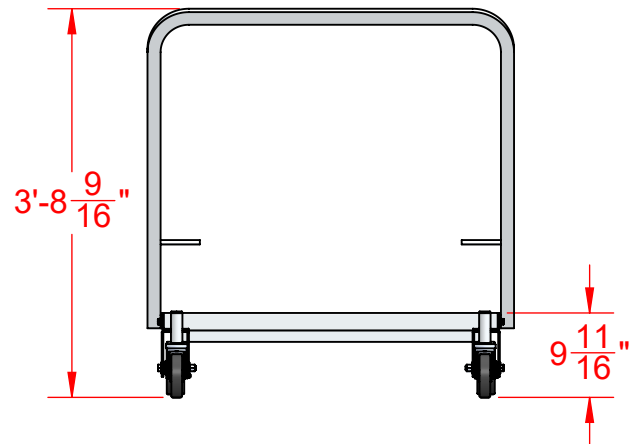

PROPRIETARY AND CONFIDENTIAL

THE INFORMATION CONTAINED IN THIS DRAWING IS THE SOLE PROPERTY OF SPORTSFIELD SPECIALTIES INC. ANY REPRODUCTION IN PART OR AS A WHOLE WITHOUT THE WRITTEN PERMISSION OF SPORTSFIELD SPECIALTIES INC. IS PROHIBITED.

HLRCRT Universal Hurdle Cart for Rocker and "L" Shaped Hurdles

Not To Scale

Sportsfield Specialties Inc 105775.1-221220