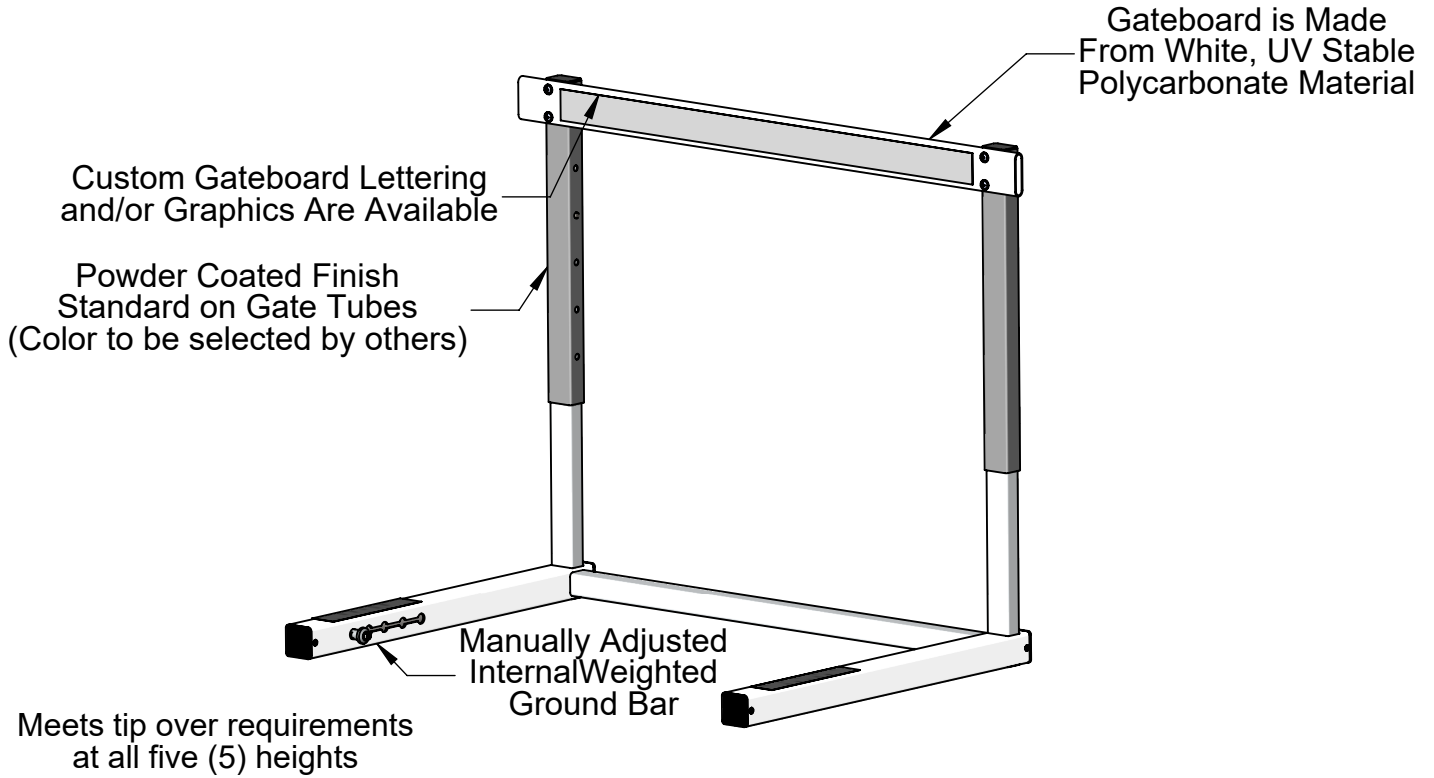

Meets and/or Exceeds All WA/NCAA Specifications, Rules & Requirements

PROPRIETARY AND CONFIDENTIAL

THE INFORMATION CONTAINED IN THIS DRAWING IS THE SOLE PROPERTY OF SPORTSFIELD SPECIALTIES INC. ANY REPRODUCTION IN PART OR AS A WHOLE WITHOUT THE WRITTEN PERMISSION OF SPORTSFIELD SPECIALTIES INC. IS PROHIBITED.

**HLNAT41 41" National
"L" Shaped Aluminum Hurdle**

Not To Scale

Sportsfield Specialties Inc 105773.2-230210