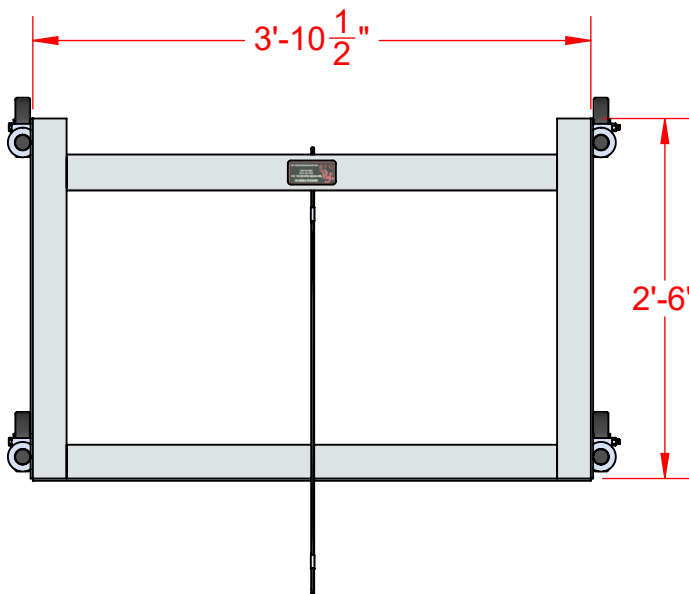

## HLCRT41 Hurdle Cart for 41" "L" Shaped Hurdles

Not To Scale

Sportsfield Specialties Inc 105776.2-230210

Optional Protective  
All Weather Vinyl  
Cover Available  
HLCRTAWC47

Stores and Transports  
up to ten (10) 47"  
"L" Aluminum Hurdles