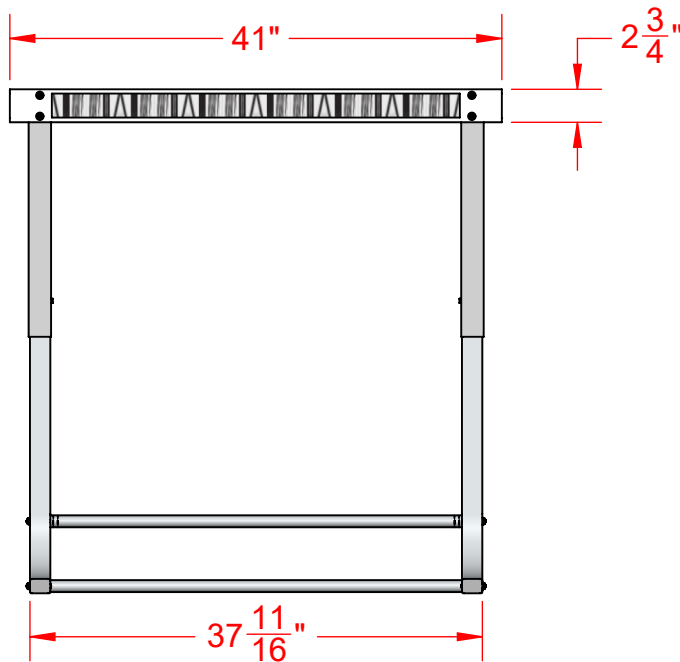

PROPRIETARY AND CONFIDENTIAL

THE INFORMATION CONTAINED IN THIS DRAWING IS THE SOLE PROPERTY OF SPORTSFIELD SPECIALTIES INC. ANY REPRODUCTION IN PART OR AS A WHOLE WITHOUT THE WRITTEN PERMISSION OF SPORTSFIELD SPECIALTIES INC. IS PROHIBITED.

HRHS - 41" High School Aluminum Rocker Hurdle

Not To Scale

Sportsfield Specialties Inc 105883.1-221228