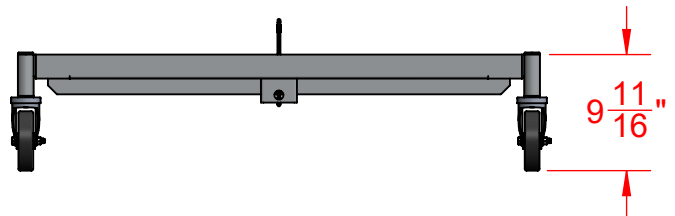

**HLRCRT Universal Hurdle Cart for Rocker and "L" Shaped Hurdles**

Not To Scale

Sportsfield Specialties Inc 105775.1-221220

Optional Protective  
All Weather Vinyl  
Cover Available  
HLCRTAWC4

Stores and Transports  
up to ten (10) 41"  
"L" Shaped Hurdles