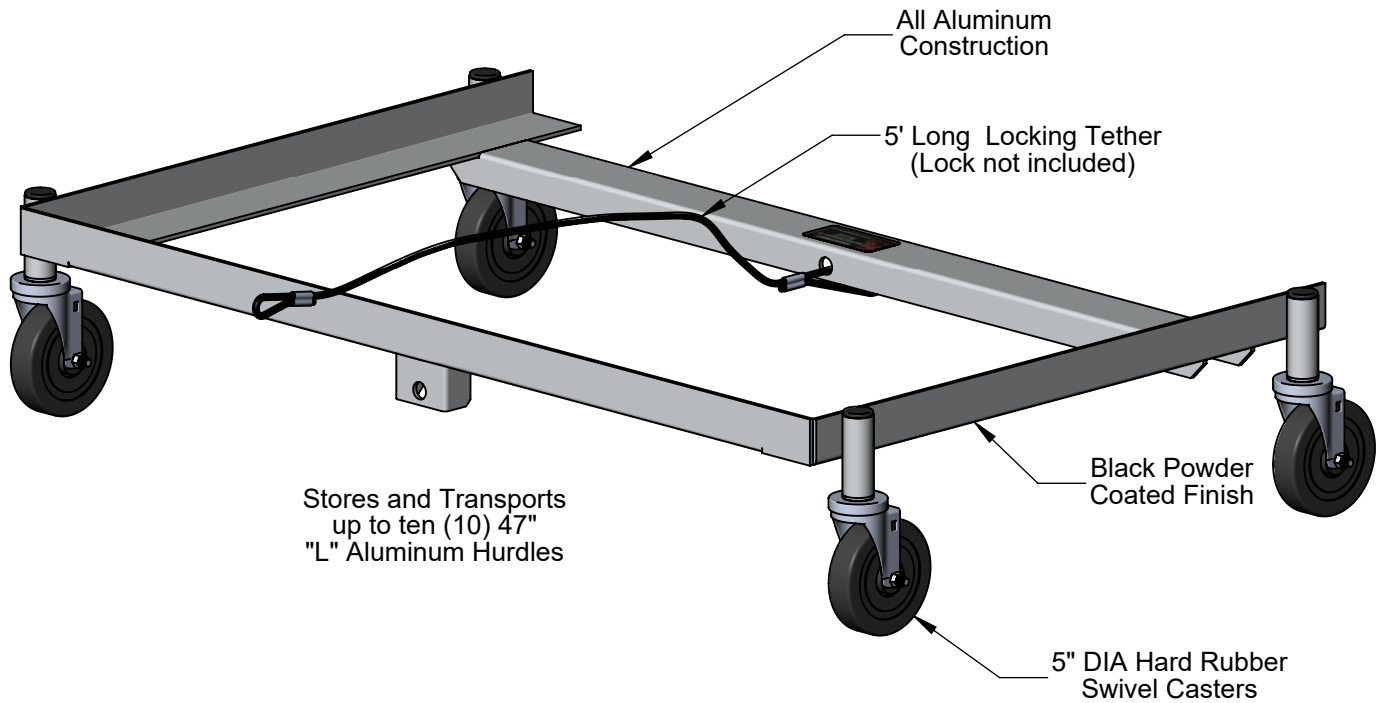

Optional Protective
All Weather Vinyl
Cover Available
HLCRTAWC47

Stores and Transports
up to ten (10) 47"
"L" Aluminum Hurdles