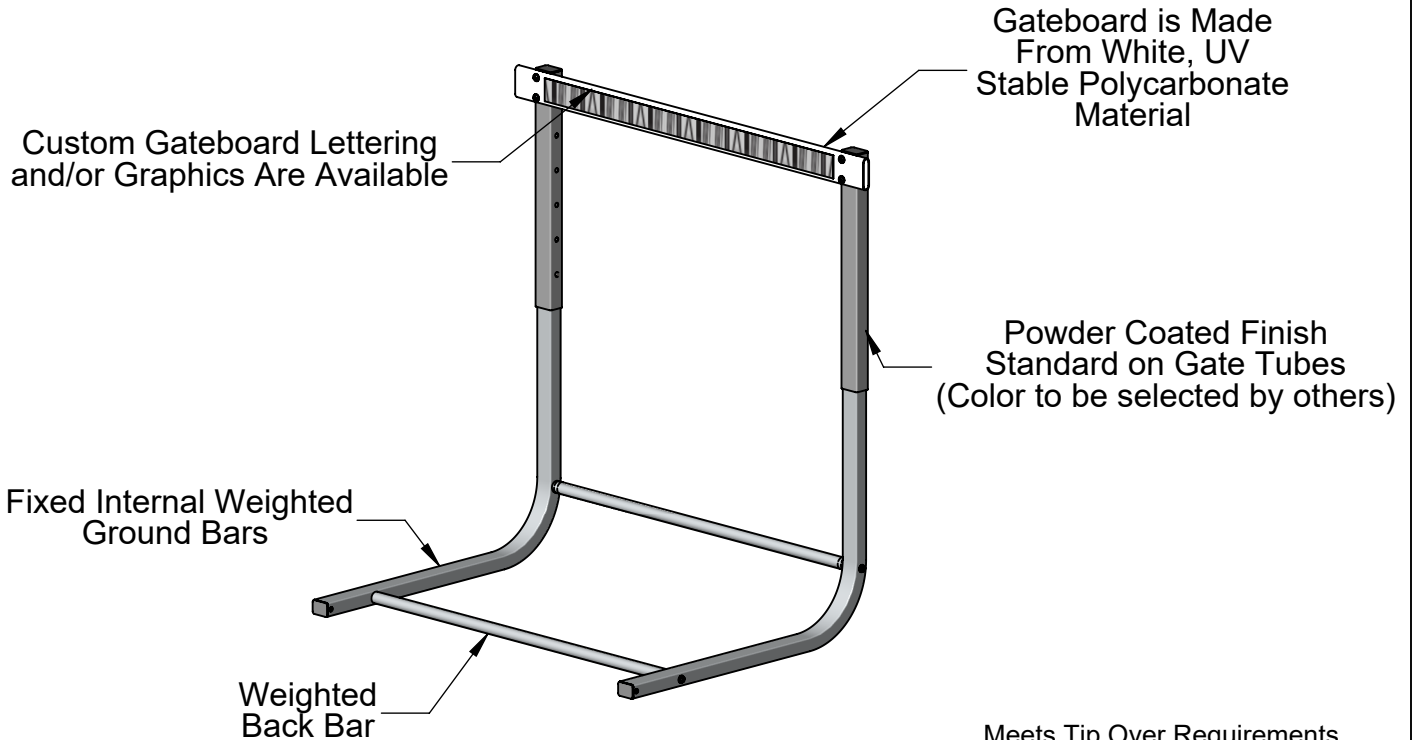

Meets and/or Exceeds All NFHS Specifications, Rules & Requirements

Meets Tip Over Requirements At All Five (5) Heights