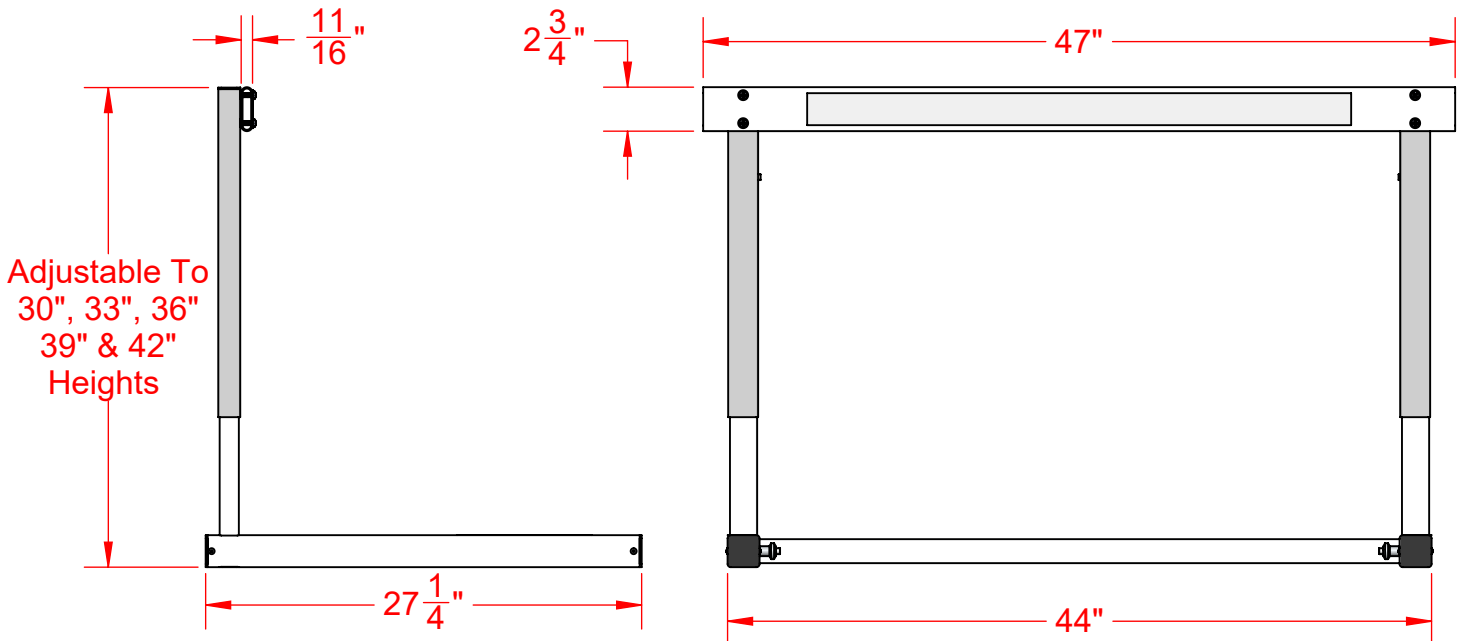

**HLNAT41 41" National  
"L" Shaped Aluminum Hurdle**

Not To Scale

Sportsfield Specialties Inc 105773.2-230210

**Meets and/or Exceeds All WA/NCAA Specifications, Rules & Requirements**

**Meets Tip Over Requirements At All Five (5) Heights**