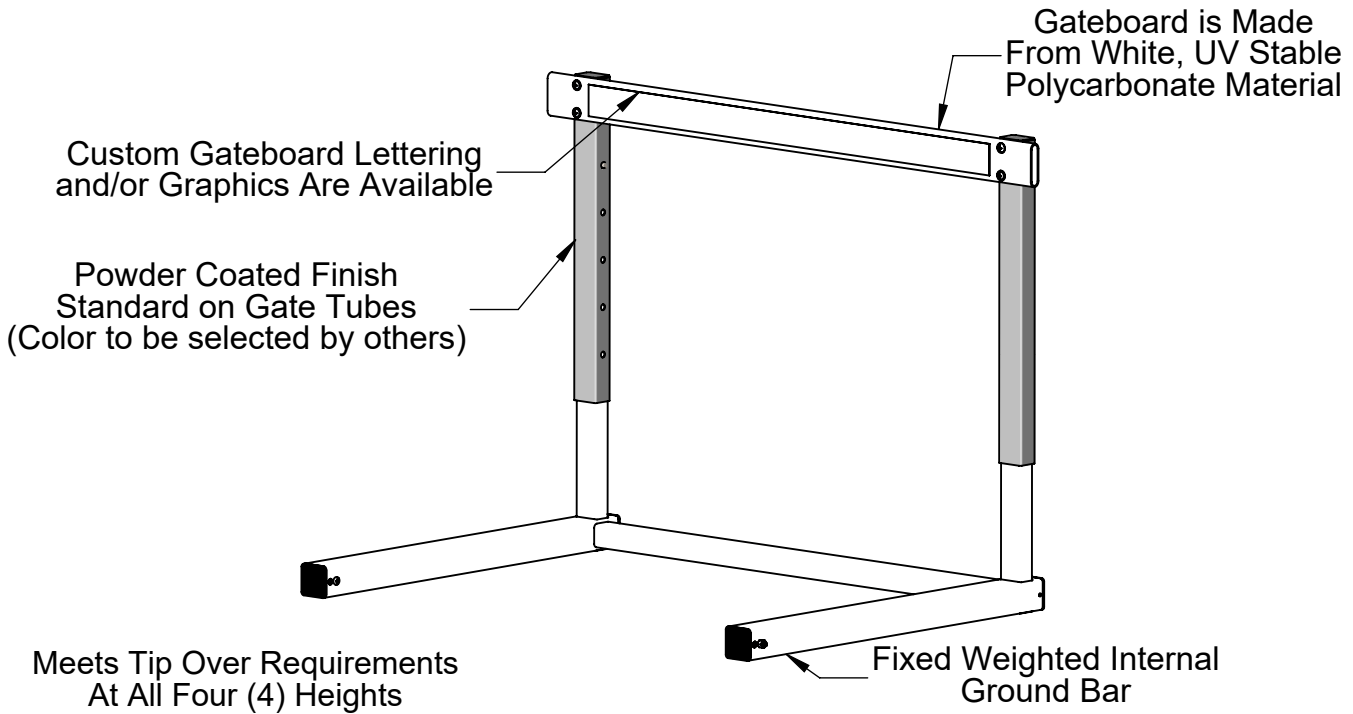

Meets and/or Exceeds All NFHS Specifications, Rules & Requirements

PROPRIETARY AND CONFIDENTIAL

THE INFORMATION CONTAINED IN THIS DRAWING IS THE SOLE PROPERTY OF SPORTSFIELD SPECIALTIES INC. ANY REPRODUCTION IN PART OR AS A WHOLE WITHOUT THE WRITTEN PERMISSION OF SPORTSFIELD SPECIALTIES INC. IS PROHIBITED.

**HLHS41 41" High School
"L" Shaped Aluminum Hurdle**

Not To Scale

Sportsfield Specialties Inc 105770.1-221220