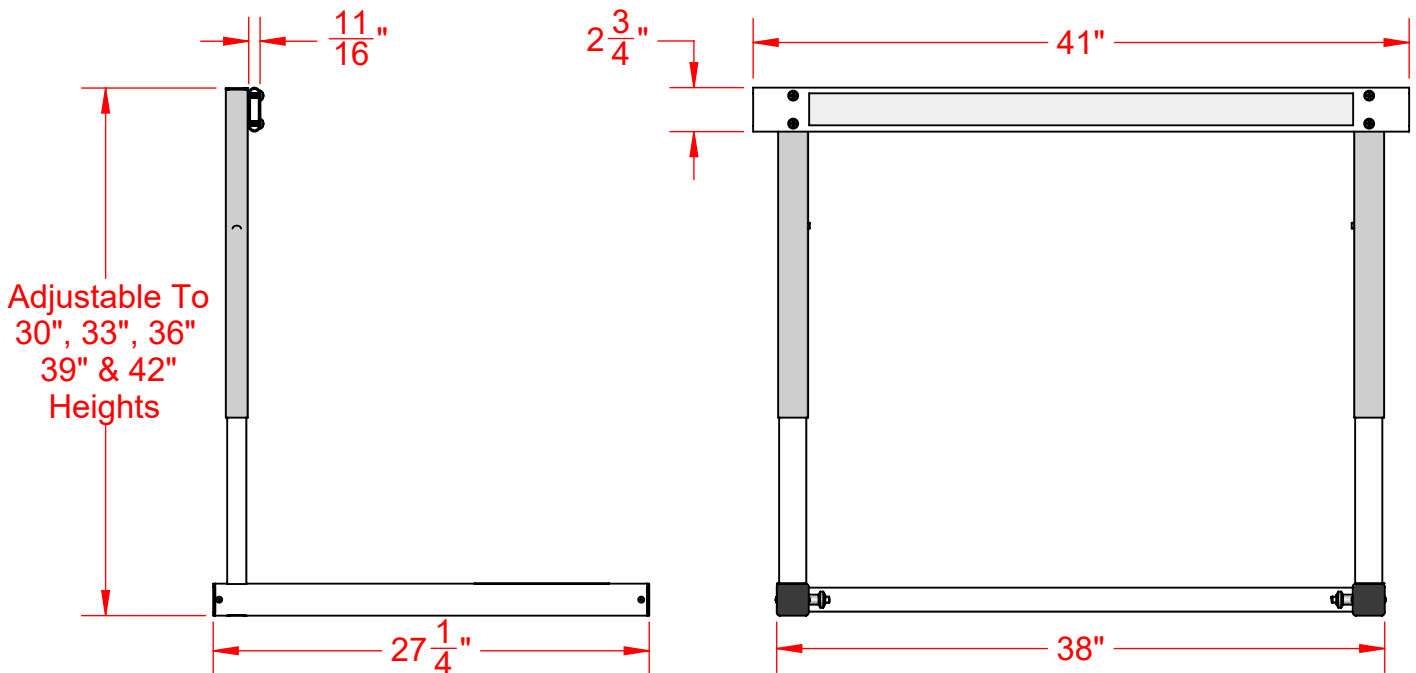

Meets and/or Exceeds All WA/NCAA Specifications, Rules & Requirements

PROPRIETARY AND CONFIDENTIAL

THE INFORMATION CONTAINED IN THIS DRAWING IS THE SOLE PROPERTY OF SPORTSFIELD SPECIALTIES INC. ANY REPRODUCTION IN PART OR AS A WHOLE WITHOUT THE WRITTEN PERMISSION OF SPORTSFIELD SPECIALTIES INC. IS PROHIBITED.

**HLNAT41 41" National
"L" Shaped Aluminum Hurdle**

Not To Scale

Sportsfield Specialties Inc 105773.2-230210