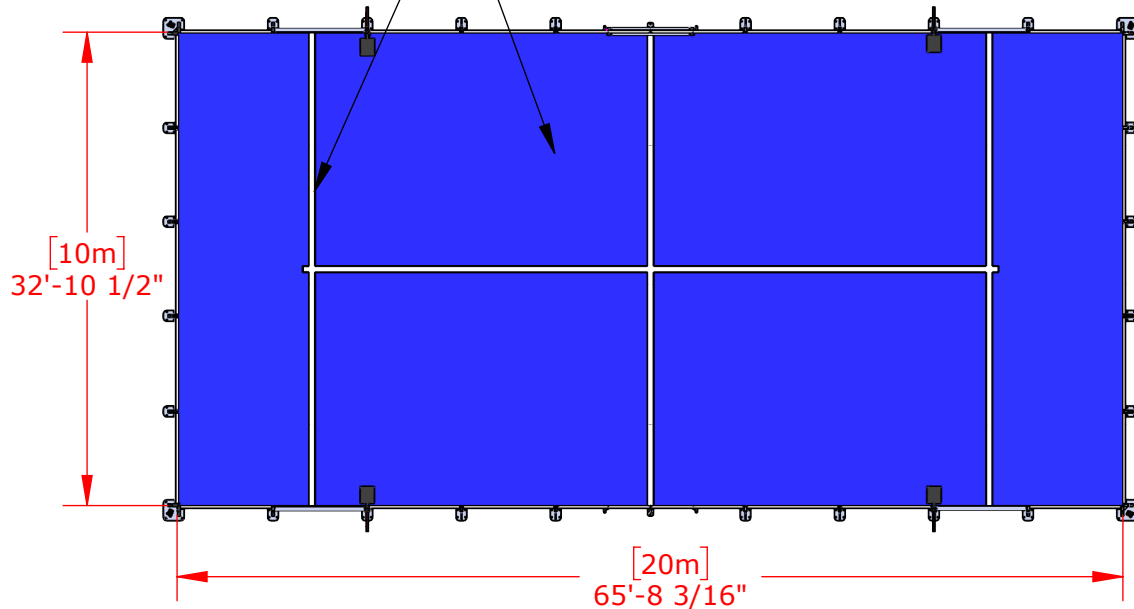

**PDCRTSYSPLLR PaDelhi™
Pillar Padel Court System**

Not To Scale

Sportsfield Specialties Inc 108857.1-231109

Synthetic Turf: Polypropylene

Pile Height: 9/16" +/- 1/8"

Backing: 20 oz. Polypropylene

Color: Florida Blue with Inlaid White Lines,
 Various Additional Colors Available Upon Request
 Five (5) Panels, Includes Seam Tape and Adhesive,
 Infill with Provided Round Sand