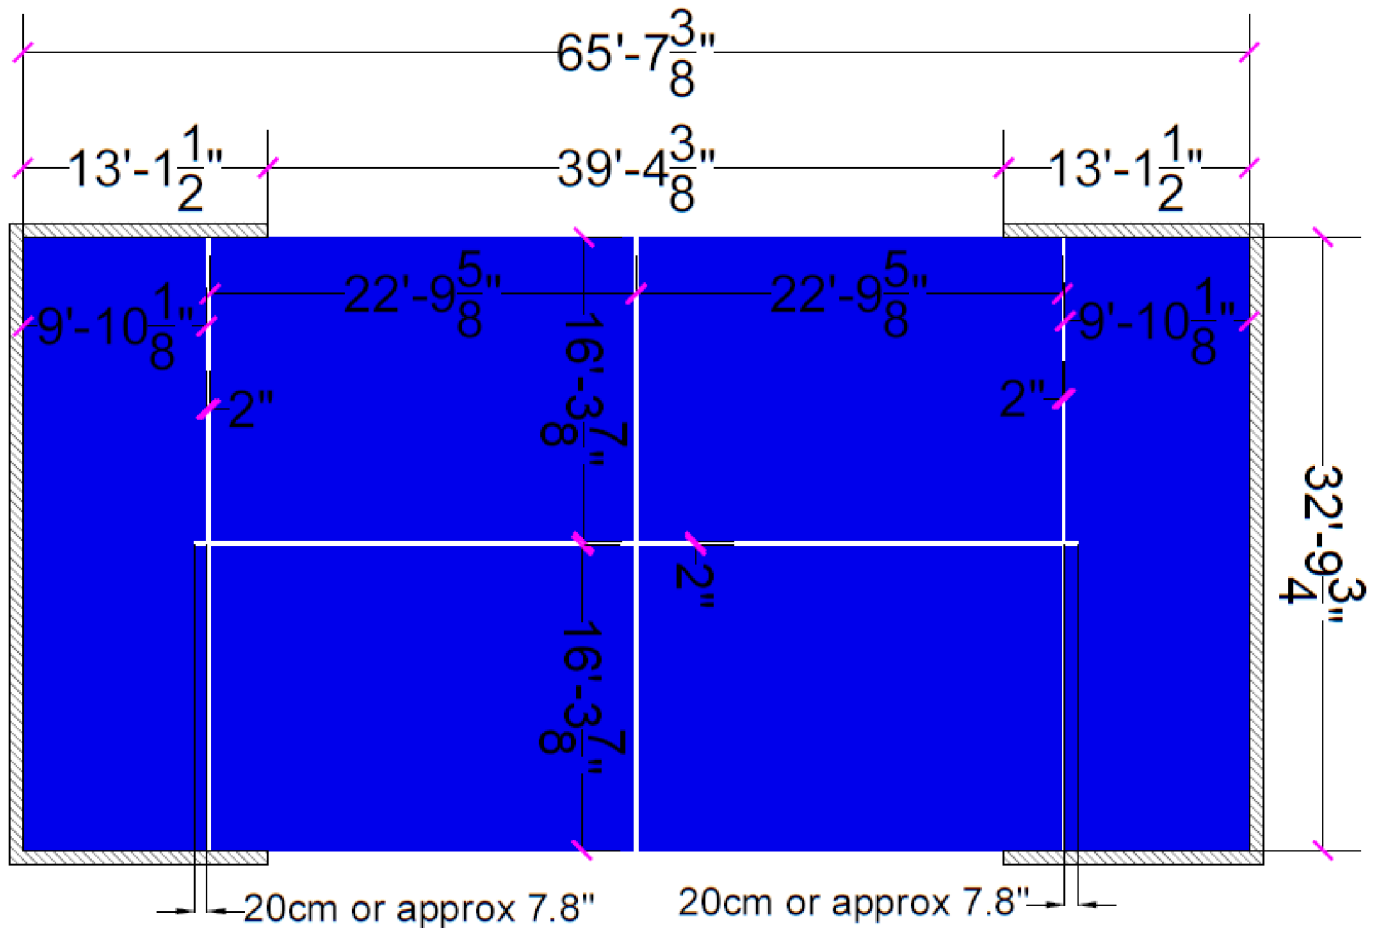

Synthetic Turf: Polypropylene
Pile Height: 9/16" +/- 1/8"
Backing: 20 oz. Polypropylene
Color: Florida Blue with Inlaid White Lines,
Various Additional Colors Available Upon Request
Five (5) Panels, Includes Seam Tape and Adhesive,
Infill with Provided Round Sand

PROPRIETARY AND CONFIDENTIAL

THE INFORMATION CONTAINED IN THIS DRAWING IS THE SOLE PROPERTY OF SPORTSFIELD SPECIALTIES INC. ANY REPRODUCTION IN PART OR AS A WHOLE WITHOUT THE WRITTEN PERMISSION OF SPORTSFIELD SPECIALTIES INC. IS PROHIBITED.

PDST PaDelhi™
Padel Court Synthetic Turf

Not To Scale

Sportsfield Specialties Inc 06072023.1-230714