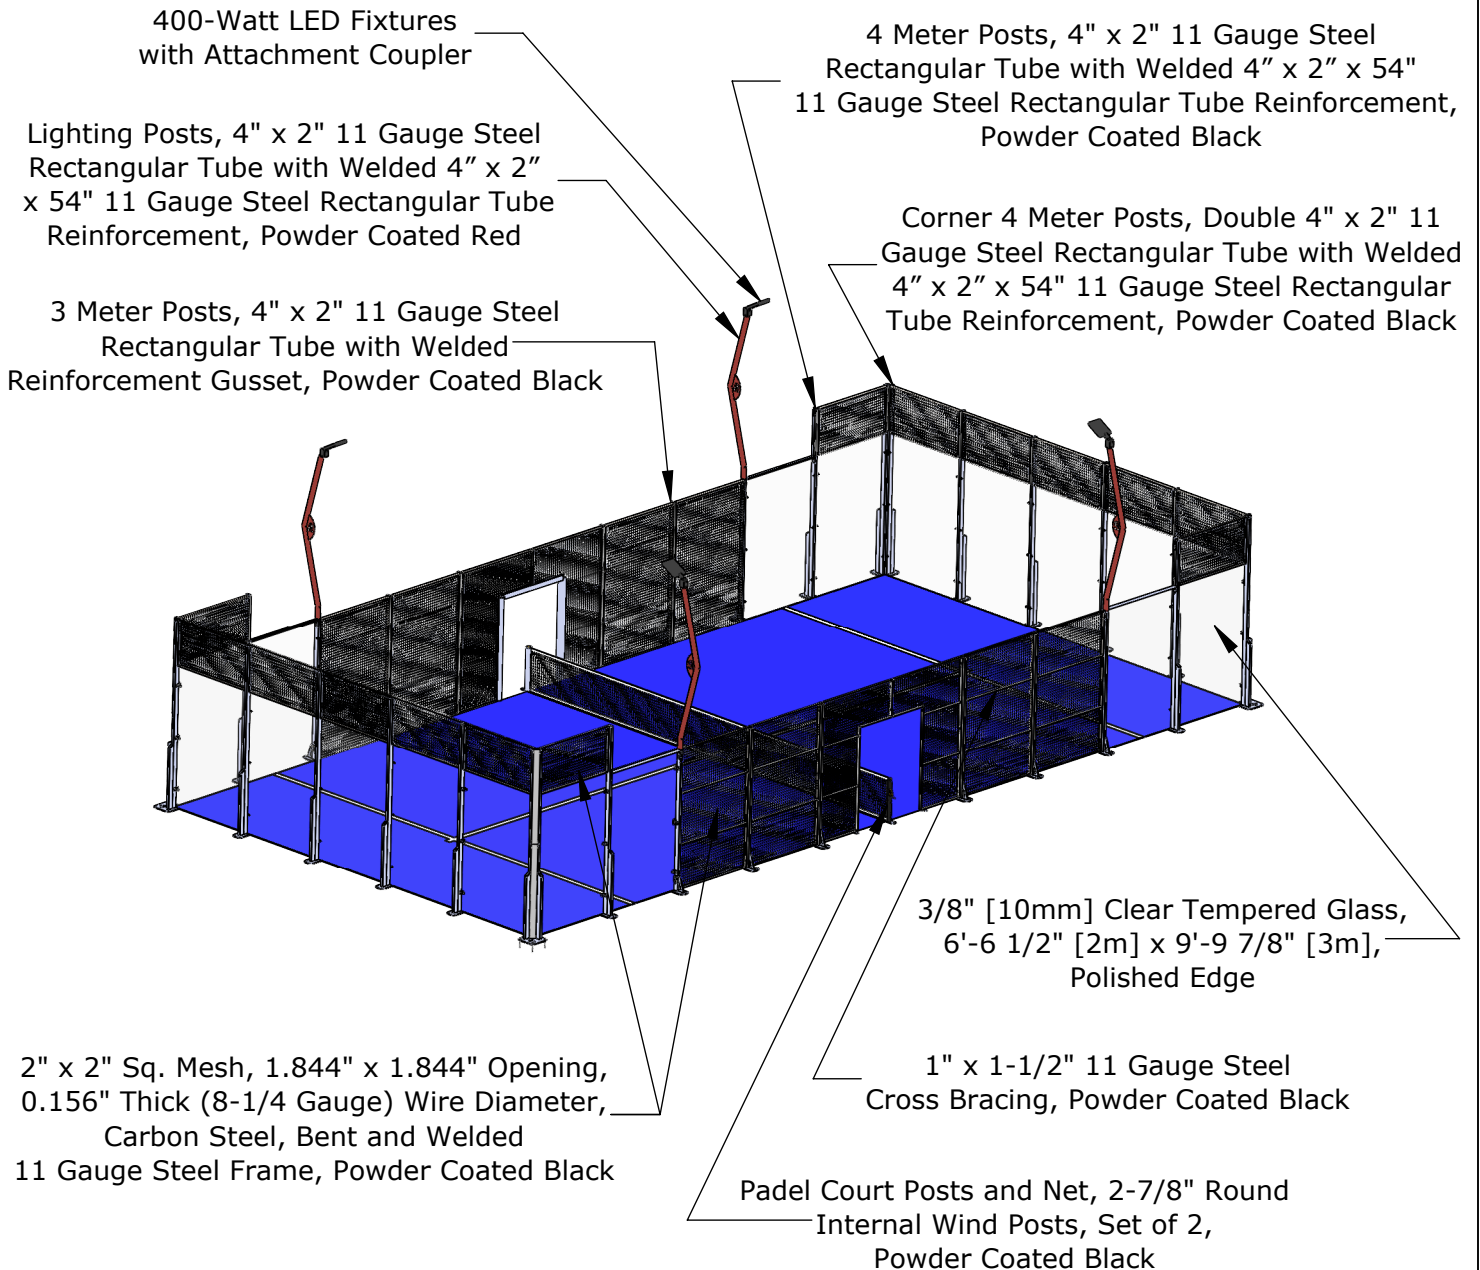

* Standard Black and Red Powder Coated Finish, Various Additional Colors Available Upon Request

Optional Accessories

PDLG	PaDelhi™ Padel Court Entrance/Exit Sliding Locking Gate System, Set of Two (2)
PDPD	PaDelhi™ Padel Court Entrance/Exit and Post Net Padding, Set of Two (2)

Professionally Pre-Engineered to Meet ASCE 7 Wind Load Rating Up to 130 mph Exposure B and 105 mph Exposure C

PROPRIETARY AND CONFIDENTIAL

THE INFORMATION CONTAINED IN THIS DRAWING IS THE SOLE PROPERTY OF SPORTSFIELD SPECIALTIES INC. ANY REPRODUCTION IN PART OR AS A WHOLE WITHOUT THE WRITTEN PERMISSION OF SPORTSFIELD SPECIALTIES INC. IS PROHIBITED.

**PDCRTSYSPLLR PaDelhi™
Pillar Padel Court System**

Not To Scale

Sportsfield Specialties Inc 108857.1-231109