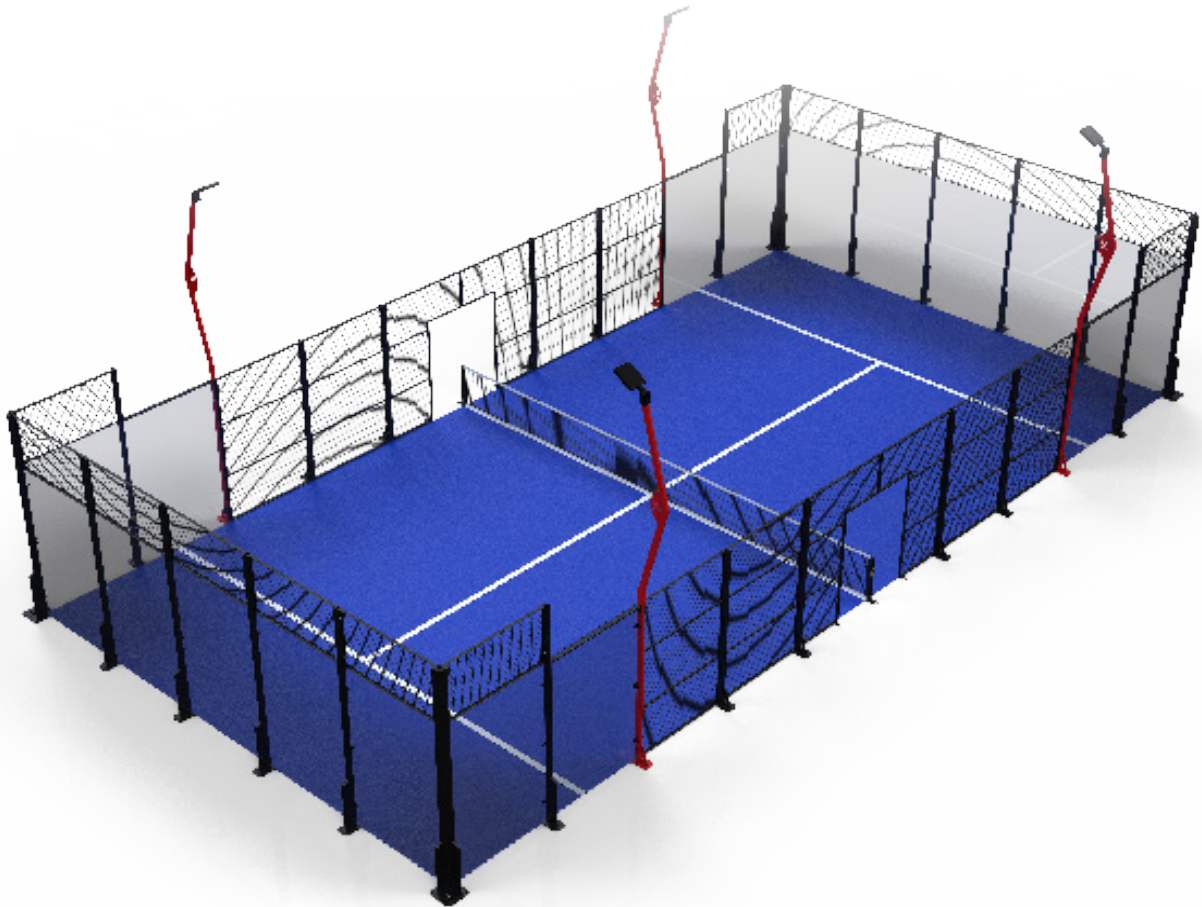

PaDelhi™ Padel Court Systems

Sportsfield Specialties, Inc. 41155 State Hwy 10. Delhi, NY 13753