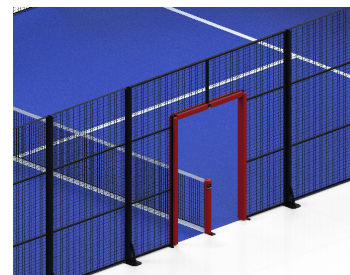

PDLG

Product Overview

- Base plates and reinforcement gussets fabricated of 1/2" thick welded steel
- 3 meter posts fabricated of 4" x 2" 11 gauge steel rectangular tube with welded reinforcement gusset
- 4 meter posts fabricated of 4" x 2" 11 gauge steel rectangular tube with welded 4" x 2" x 54" 11 gauge steel rectangular tube reinforcement
- 4 meter corner posts fabricated of double 4" x 2" 11 gauge steel rectangular tube with welded 4" x 2" x 54" 11 gauge steel rectangular tube reinforcement
- 7 meter lighting posts fabricated of 4" x 2" 11 gauge steel rectangular tube with welded reinforcement gusset
- Four (4) 400-watt LED lighting fixtures with attachment coupler
- 2" x 2" square mesh, 1.844" x 1.844" opening, 0.156" thick (8-1/4 gauge) wire diameter, carbon steel, bent and welded 11 gauge steel frame
- Eighteen (18) 3/8" (10mm) clear tempered glass, 2 meters wide x 3 meters high, polished edge
- Professionally pre-engineered to meet ASCE 7 wind load rating up to 130 mph Exposure C
- Padel Court posts and net, 2-7/8" round internal wind posts, set of 2
- Polypropylene synthetic turf, pile height: 9/16" +/- 1/8", florida blue with inlaid white lines, various additional colors available upon request
- Standard black and white powder coated finish, various additional colors available upon request

PDPD

Item Number	Product Description
PDCRTSYSPLLR	PaDelhi™ Pillar Padel Court System - Includes Corner and Line Posts with Base Plates, 18 Panels of 10mm Thick Tempered Glass, Wire Mesh End and Side Frames, Two (2) Round Internal Wind Padel Posts with Net, Four (4) Extension Light Posts with 400W LED Fixtures, Hardware Kit, Powder Coated Finish, Florida Blue Synthetic Turf with Inlaid White Lines, Seam Tap, Adhesive, and Sand Infill Material
PDLG	PaDelhi™ Padel Court Entrance/Exit Sliding Locking Gate System, Set of Two (2)
PDPD	PaDelhi™ Padel Court Entrance/Exit and Net Post Padding, Set of Two (2), Various Standard Vinyl Colors Available