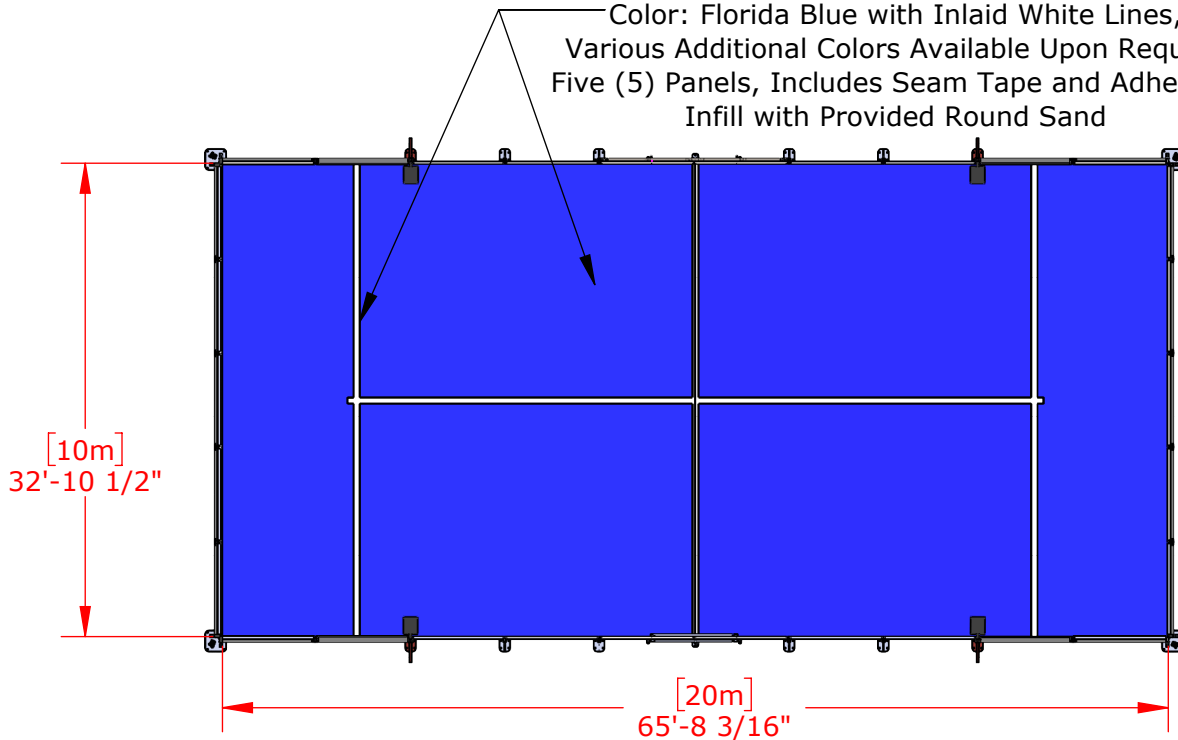

**PDCRTSYSPNRMC PaDelhi™
Panoramic Padel Court System**

Not To Scale

Sportsfield Specialties Inc 111517-231109

Synthetic Turf: Polypropylene

Pile Height: 9/16" +/- 1/8"

Backing: 20 oz. Polypropylene

Color: Florida Blue with Inlaid White Lines,
 Various Additional Colors Available Upon Request
 Five (5) Panels, Includes Seam Tape and Adhesive,
 Infill with Provided Round Sand