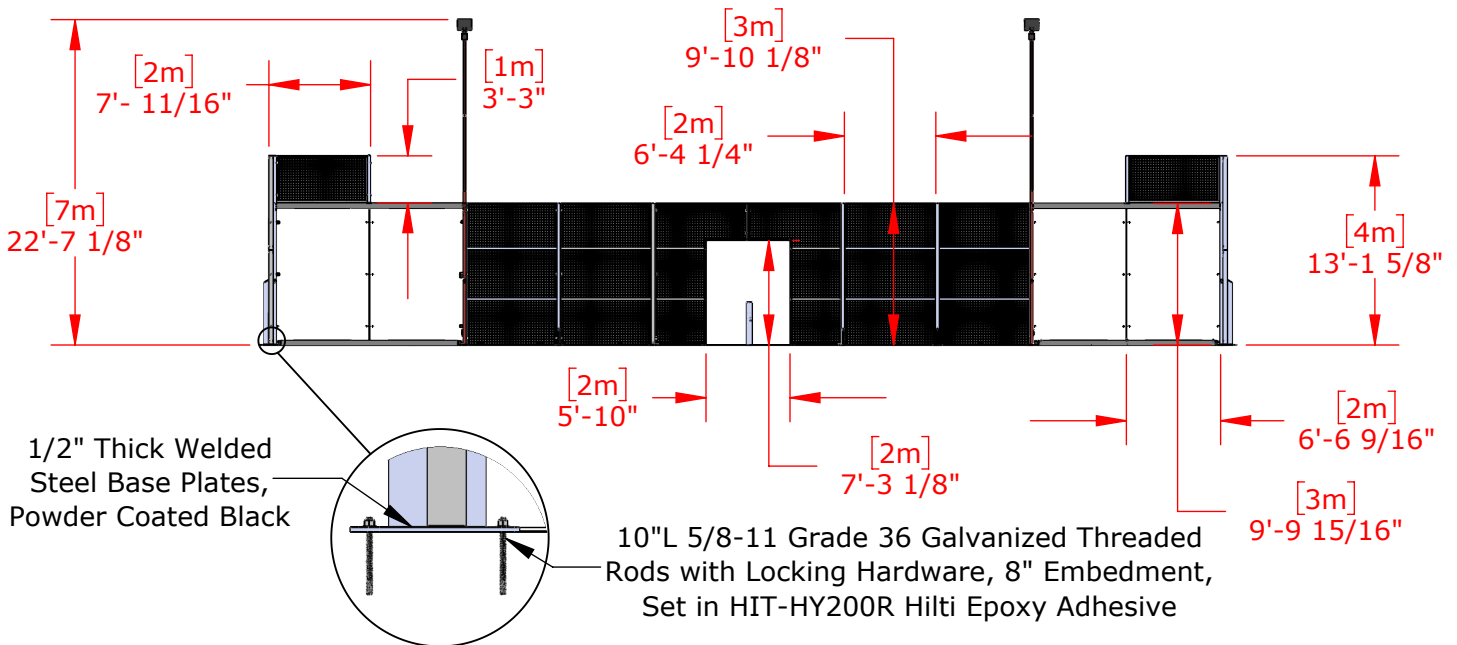

Synthetic Turf: Polypropylene

Pile Height: 9/16" +/- 1/8"

Backing: 20 oz. Polypropylene

Color: Florida Blue with Inlaid White Lines,
Various Additional Colors Available Upon Request
Five (5) Panels, Includes Seam Tape and Adhesive,
Infill with Provided Round Sand

PROPRIETARY AND CONFIDENTIAL

THE INFORMATION CONTAINED IN THIS DRAWING IS THE SOLE PROPERTY OF SPORTSFIELD SPECIALTIES INC. ANY REPRODUCTION IN PART OR AS A WHOLE WITHOUT THE WRITTEN PERMISSION OF SPORTSFIELD SPECIALTIES INC. IS PROHIBITED.

PDCRTSYSPNRMC PaDelhi™
Panoramic Padel Court System

Not To Scale

Sportsfield Specialties Inc 111517-231109