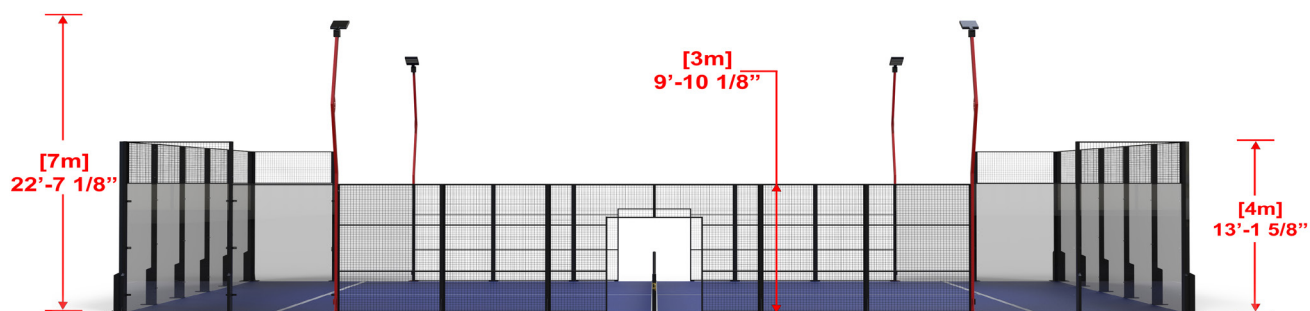

PDLG

Product Overview

- Base plates and reinforcement gussets fabricated of 1/2" thick welded steel
- 3 meter posts fabricated of 4" x 2" 11 gauge steel rectangular tube with welded reinforcement gusset
- 4 meter posts fabricated of 4" x 2" 11 gauge steel rectangular tube with welded 4" x 2" x 54" 11 gauge steel rectangular tube reinforcement
- 4 meter corner posts fabricated of double 4" x 2" 11 gauge steel rectangular tube with welded 4" x 2" x 54" 11 gauge steel rectangular tube reinforcement
- 7 meter lighting posts fabricated of 4" x 2" 11 gauge steel rectangular tube with welded reinforcement gusset
- Four (4) 400-watt LED lighting fixtures with attachment coupler
- 2" x 2" square mesh, 1.844" x 1.844" opening, 0.156" thick (8-1/4 gauge) wire diameter, carbon steel, bent and welded 11 gauge steel frame
- Eighteen (18) 3/8" (10mm) clear tempered glass, 2 meters wide x 3 meters high, polished edge
- Professionally pre-engineered to meet ASCE 7 wind load rating up to 130 mph Exposure C
- Padel Court posts and net, 2-7/8" round internal wind posts, set of 2
- Polypropylene synthetic turf, pile height: 9/16" +/- 1/8", florida blue with inlaid white lines, various additional colors available upon request
- Standard black and white powder coated finish, various additional colors available upon request

PDPD

Item Number	Product Description
PDCRTSYSPLLR	PaDelhi™ Pillar Padel Court System - Includes Corner and Line Posts with Base Plates, 18 Panels of 10mm Thick Tempered Glass, Wire Mesh End and Side Frames, Two (2) Round Internal Wind Padel Posts with Net, Four (4) Extension Light Posts with 400W LED Fixtures, Hardware Kit, Powder Coated Finish, Florida Blue Synthetic Turf with Inlaid White Lines, Seam Tap, Adhesive, and Sand Infill Material
PDLG	PaDelhi™ Padel Court Entrance/Exit Sliding Locking Gate System, Set of Two (2)
PDPD	PaDelhi™ Padel Court Entrance/Exit and Net Post Padding, Set of Two (2), Various Standard Vinyl Colors Available