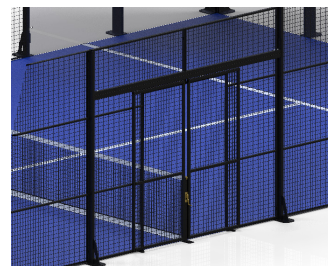

PDLG

Product Overview

- Base plates and reinforcement gussets fabricated of 1/2" thick welded steel
- 3 meter posts fabricated of 4" x 2" 11 gauge steel rectangular tube with welded reinforcement gusset
- 4 meter posts fabricated of 4" x 2" 11 gauge steel rectangular tube with welded 4" x 2" x 54" 11 gauge steel rectangular tube reinforcement
- 4 meter corner posts fabricated of double 4" x 2" 11 gauge steel rectangular tube with welded 4" x 2" x 54" 11 gauge steel rectangular tube reinforcement
- 7 meter lighting posts fabricated of 4" x 2" 11 gauge steel rectangular tube with welded reinforcement gusset
- Four (4) 400-watt LED lighting fixtures with attachment coupler
- 2" x 2" square mesh, 1.844" x 1.844" opening, 0.156" thick (8-1/4 gauge) wire diameter, carbon steel, bent and welded 11 gauge steel frame
- Eighteen (18) 3/8" (10mm) clear tempered glass, 2 meters wide x 3 meters high, polished edge
- Professionally pre-engineered to meet ASCE 7 wind load rating up to 130 mph Exposure C
- Padel Court posts and net, 2-7/8" round internal wind posts, set of 2
- Polypropylene synthetic turf, pile height: 9/16" +/- 1/8", florida blue with inlaid white lines, various additional colors available upon request
- Standard black and white powder coated finish, various additional colors available upon request

PDPD

Item Number	Product Description
PDCRTSYSPLLR	PaDelhi™ Pillar Padel Court System - Includes Corner and Line Posts with Base Plates, 18 Panels of 10mm Thick Tempered Glass, Wire Mesh End and Side Frames, Two (2) Round Internal Wind Padel Posts with Net, Four (4) Extension Light Posts with 400W LED Fixtures, Hardware Kit, Powder Coated Finish, Florida Blue Synthetic Turf with Inlaid White Lines, Seam Tap, Adhesive, and Sand Infill Material
PDLG	PaDelhi™ Padel Court Entrance/Exit Sliding Locking Gate System, Set of Two (2)
PDPD	PaDelhi™ Padel Court Entrance/Exit and Net Post Padding, Set of Two (2), Various Standard Vinyl Colors Available