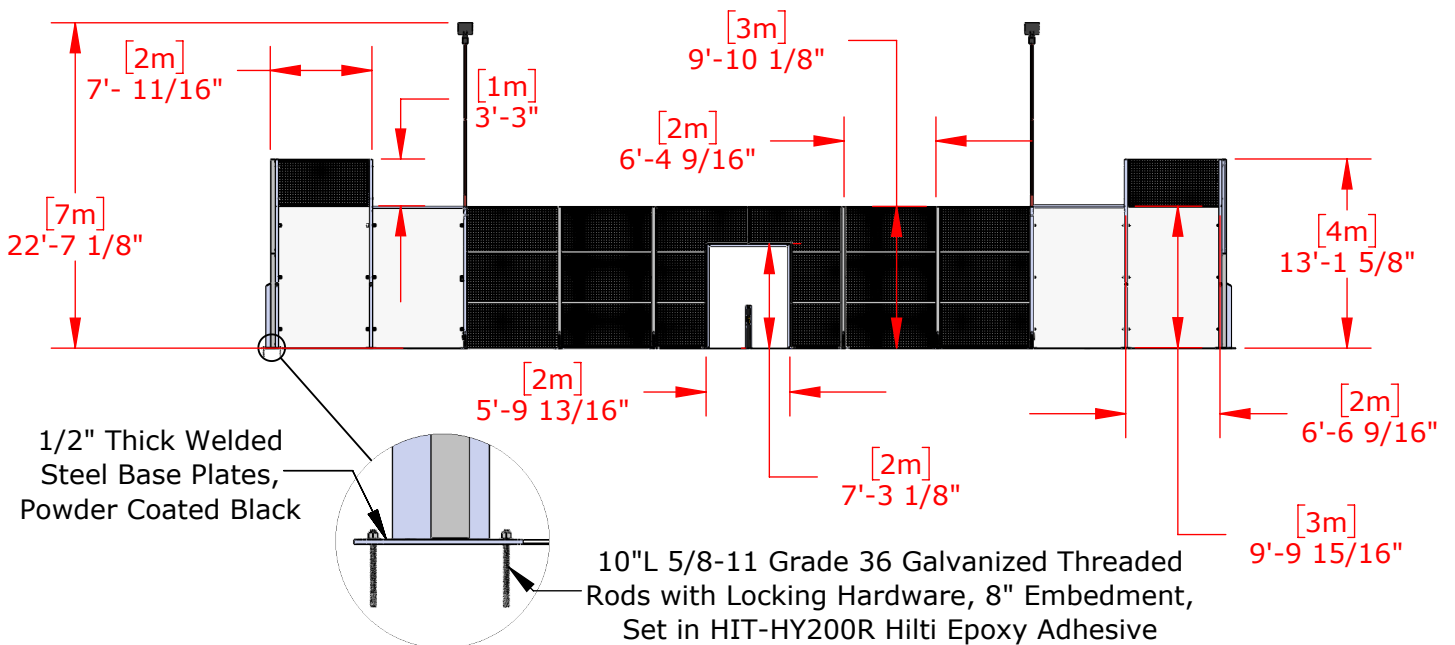

Synthetic Turf: Polypropylene

Pile Height: 9/16" +/- 1/8"

Backing: 20 oz. Polypropylene

Color: Florida Blue with Inlaid White Lines,
Various Additional Colors Available Upon Request
Five (5) Panels, Includes Seam Tape and Adhesive,
Infill with Provided Round Sand

PROPRIETARY AND CONFIDENTIAL

THE INFORMATION CONTAINED IN THIS DRAWING IS THE SOLE PROPERTY OF SPORTSFIELD SPECIALTIES INC. ANY REPRODUCTION IN PART OR AS A WHOLE WITHOUT THE WRITTEN PERMISSION OF SPORTSFIELD SPECIALTIES INC. IS PROHIBITED.

PDCRTSYSPLLR PaDelhi™
Pillar Padel Court System

Not To Scale

Sportsfield Specialties Inc 108857-231109