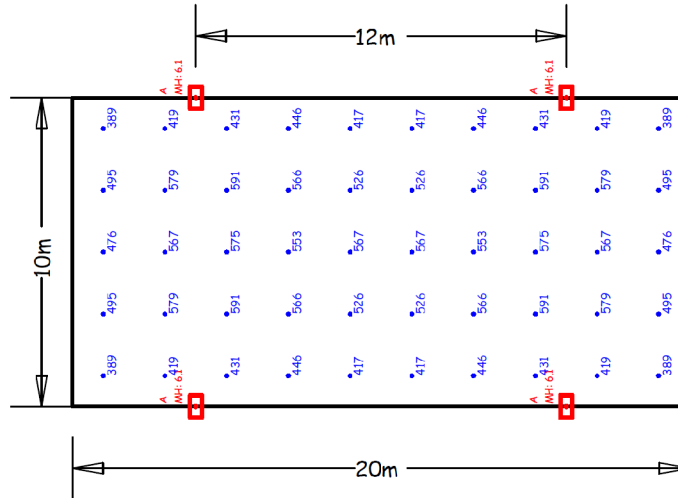

Luminaire Schedule

Symbol	Qty	Label	Arrangement	Description	LLF	Luminaire Lumens	Luminaire Watts	Total Watts
*	4	A	Single	ANX-48L-CT-50 (ZONE SLICE) @ 20' MTG. HT (6.1M)	.940	48096	401	1604

Calculation Summary							
Label	Calc Type	Units	Avg	Max	Min	Max/Min	Min/Max
Padel Court	Illuminance	Lux	498.24	591	389		.66

The light levels shown are maintained using a .94 light loss factor (LLF). Light loss factors are used to adjust the light output of a luminaire operating in a controlled laboratory environment to the output obtained under actual field conditions. The LLF used in these calculations includes both recoverable and non-recoverable factors. Recoverable factors include luminaire dirt depreciation (LDD). Non-recoverable factors include optical system variations, and depreciation in initial luminaire lumen output. The use of the light loss factor shown requires making certain assumptions about the lighting system, the specific application, and the maintenance of the system over time. Therefore, actual light levels measured in the field may vary from the calculated values, especially in regards to individual location measurements.

Calculations use a LED Maintained Lamp Lumen factor based upon 50,000 hours of life, derived from IES TM21-11.

Based on the information provided, all dimensions and luminaire locations shown represent recommended positions. The engineer and/or architect must determine applicability of the layout to existing or future field conditions.