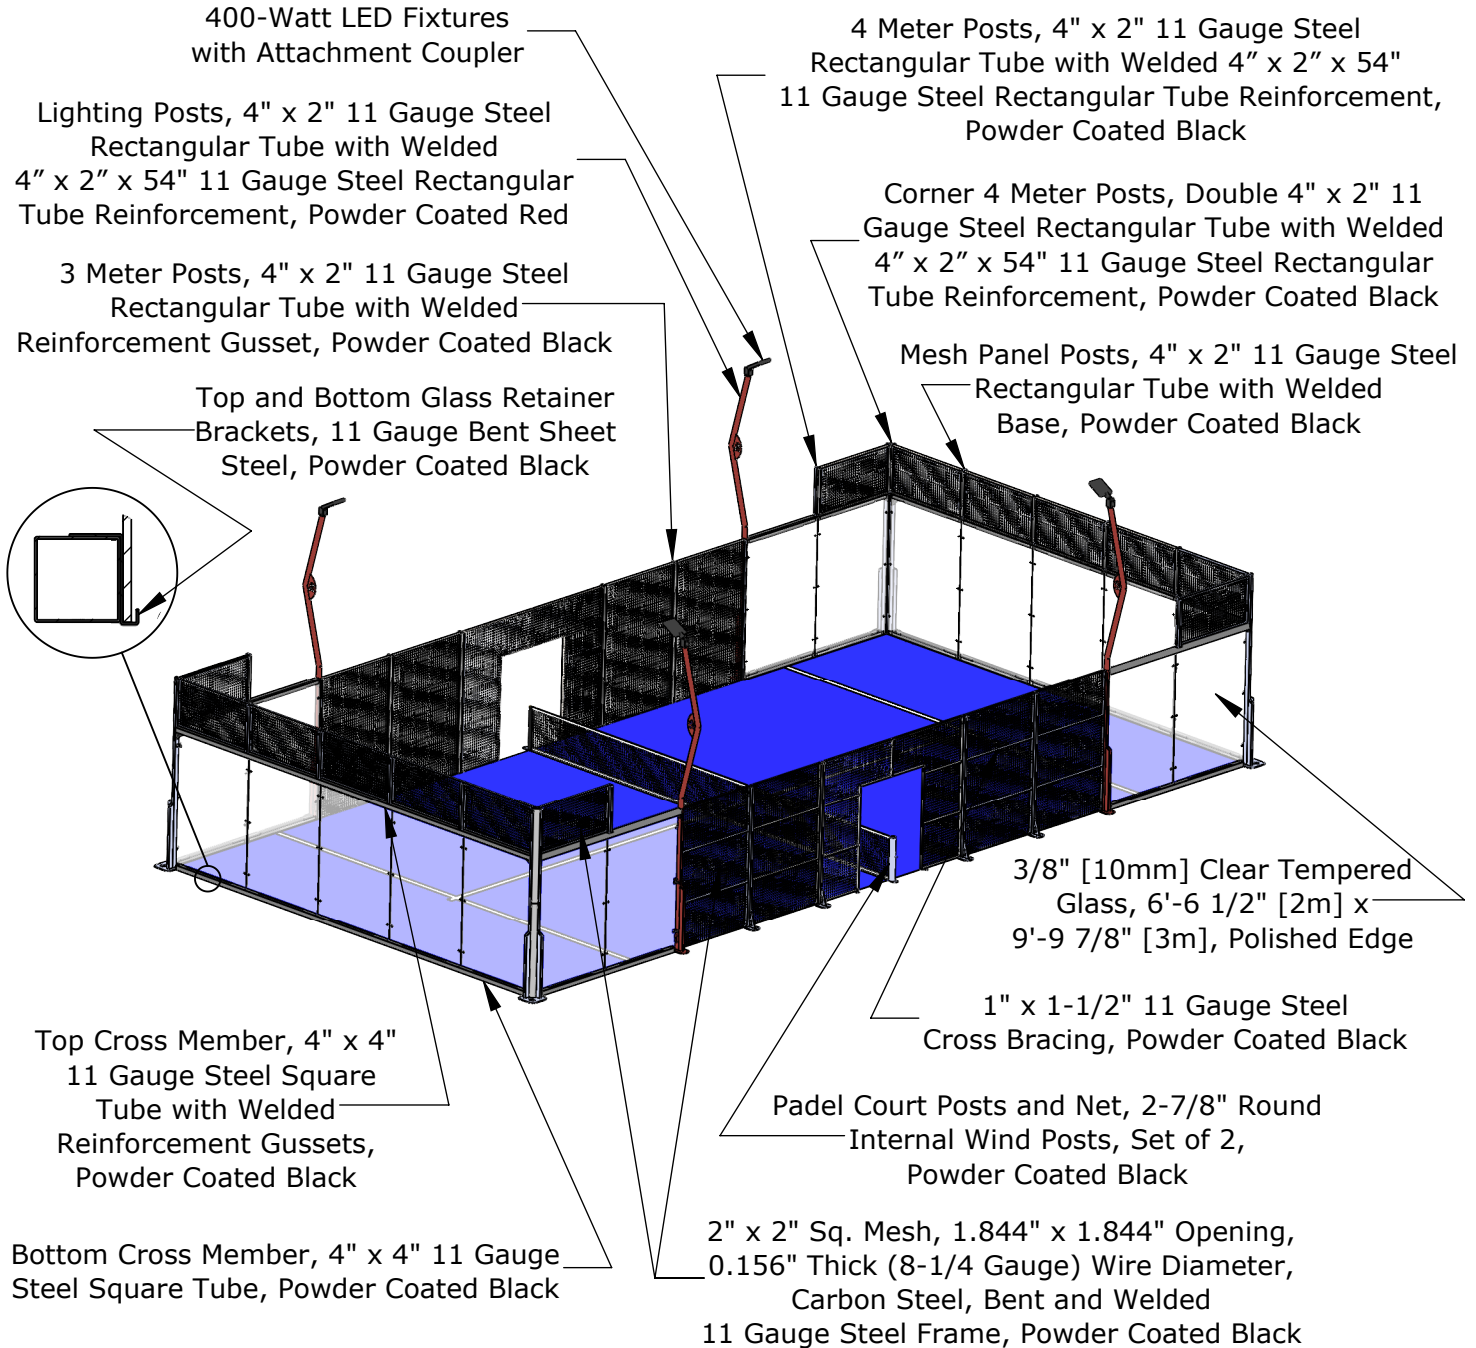

* Standard Black and Red Powder Coated Finish, Various Additional Colors Available Upon Request

Optional Accessories

PDLG	PaDelhi™ Padel Court Entrance/Exit Sliding Locking Gate System, Set of Two (2)
PDPD	PaDelhi™ Padel Court Entrance/Exit and Post Net Padding, Set of Two (2)

Professionally Pre-Engineered to Meet ASCE 7 Wind Load Rating Up to 130 mph Exposure B and 105 mph Exposure C

PROPRIETARY AND CONFIDENTIAL

THE INFORMATION CONTAINED IN THIS DRAWING IS THE SOLE PROPERTY OF SPORTSFIELD SPECIALTIES INC. ANY REPRODUCTION IN PART OR AS A WHOLE WITHOUT THE WRITTEN PERMISSION OF SPORTSFIELD SPECIALTIES INC. IS PROHIBITED.

**PDCRTSYSPNRMC PaDelhi™
Panoramic Padel Court System**

Not To Scale

Sportsfield Specialties Inc 111517-231109