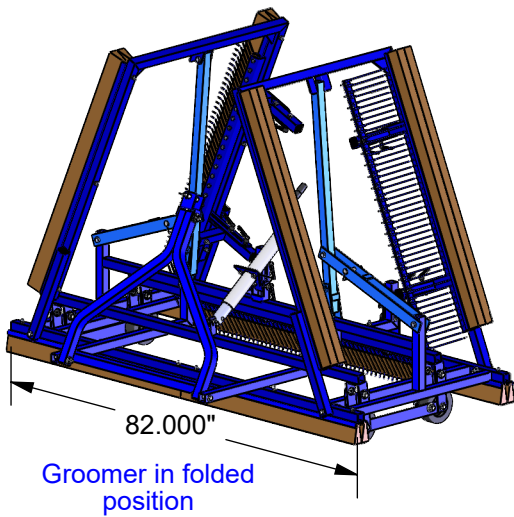

SPECIFICATIONS:

- *powder coated steel construction
- *towable with small tractor or utility vehicle
- *reversible & replaceable grooming brushes
- *replaceable dethatching tines
- *simplified height adjustment
- *easily upgradable to 15' brush
- *fully portable for off-field storage
- *approx. unit weight: 240 lbs

7' Drag Brush

Not To Scale

Sportsfield Specialties Inc 105910.1-221229

SPECIFICATIONS:

- *powder coated steel construction
- *towable with small tractor or utility vehicle
- *reversible & replaceable grooming brushes
- *replaceable dethatching tines
- *simplified height adjustment
- *fully portable for off-field storage
- *approx. unit weight: 380 lbs