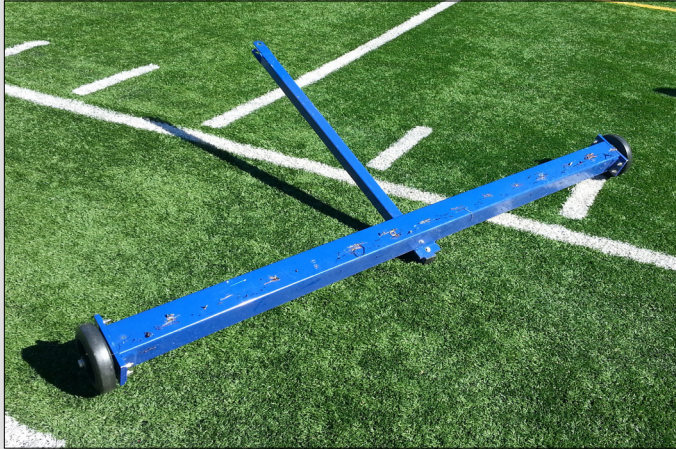

Drag Brushes & Magnets

Product Overview

- Designed to stand synthetic turf fibers and level infill material
- Includes double row poly brushes and spring tines
- Durable powder coated steel and aluminum construction
- User-friendly settings and height adjustment feature
- Available in 7' and 15' widths, 15' model features folding wings
- Optional 7' tow-behind magnet designed to extract metal debris

Item Number	Product Description
FS7ITBS	7' drag brush
FS15ITBS	15' drag brush
FTMAG	7' tow-behind magnet