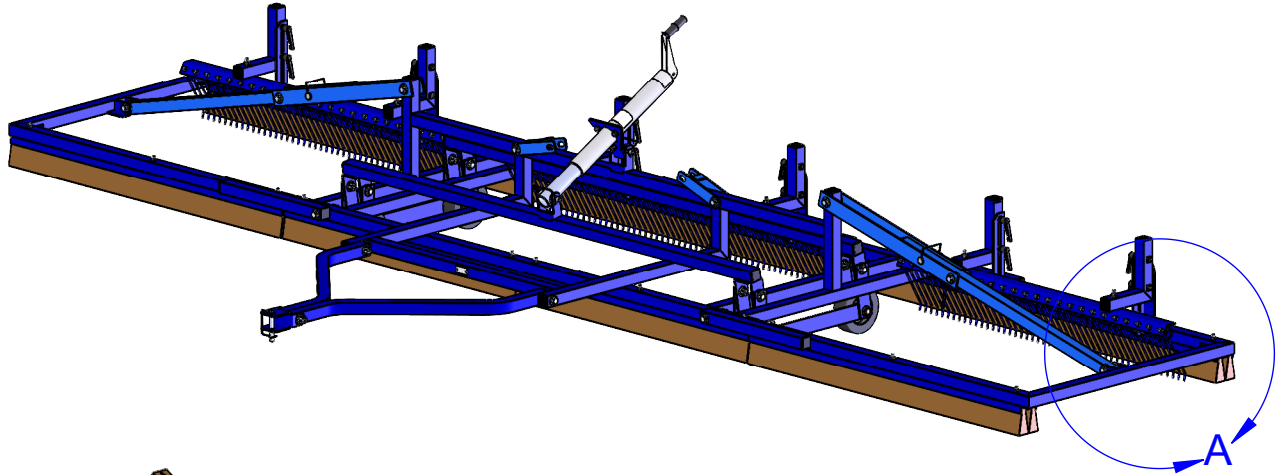

Product Overview

- Designed to stand synthetic turf fibers and level infill material
- Includes double row poly brushes and spring tines
- Durable powder coated steel and aluminum construction
- User-friendly settings and height adjustment feature
- Available in 7' and 15' widths, 15' model features folding wings
- Optional 7' tow-behind magnet designed to extract metal debris

SPECIFICATIONS:

- *powder coated steel construction
- *towable with small tractor or utility vehicle
- *reversible & replaceable grooming brushes
- *replaceable dethatching tines
- *simplified height adjustment
- *easily upgradable to 15' brush
- *fully portable for off-field storage
- *approx. unit weight: 240 lbs

7' Drag Brush

Not To Scale

Sportsfield Specialties Inc 105910.1-221229

SPECIFICATIONS:

- *powder coated steel construction
- *towable with small tractor or utility vehicle
- *reversible & replaceable grooming brushes
- *replaceable dethatching tines
- *simplified height adjustment
- *fully portable for off-field storage
- *approx. unit weight: 380 lbs