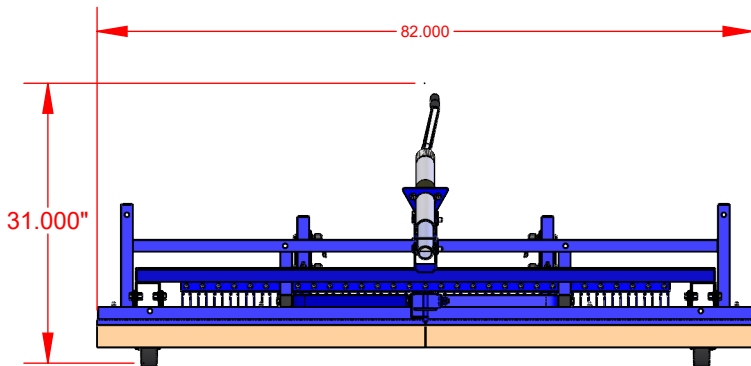

Product Overview

- Designed to stand synthetic turf fibers and level infill material
- Includes double row poly brushes and spring tines
- Durable powder coated steel and aluminum construction
- User-friendly settings and height adjustment feature
- Available in 7' and 15' widths, 15' model features folding wings
- Optional 7' tow-behind magnet designed to extract metal debris

Item Number	Product Description
FS7ITBS	7' drag brush
FS15ITBS	15' drag brush
FTMAG	7' tow-behind magnet

Height Adjustable
Dethatching Tines

DETAIL A

Optional Brush
Extension Wings

Groomer in folded
position

SPECIFICATIONS:

- *powder coated steel construction
- *towable with small tractor or utility vehicle
- *reversible & replaceable grooming brushes
- *replaceable dethatching tines
- *simplified height adjustment
- *easily upgradable to 15' brush
- *fully portable for off-field storage
- *approx. unit weight: 240 lbs

7' Drag Brush

Not To Scale

Sportsfield Specialties Inc 105910.1-221229

SPECIFICATIONS:

- *powder coated steel construction
- *towable with small tractor or utility vehicle
- *reversible & replaceable grooming brushes
- *replaceable dethatching tines
- *simplified height adjustment
- *fully portable for off-field storage
- *approx. unit weight: 380 lbs