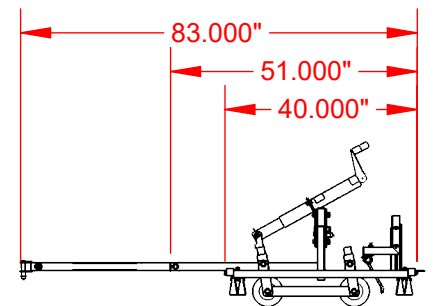

SPECIFICATIONS:

- *powder coated steel construction
- *towable with small tractor or utility vehicle
- *reversible & replaceable grooming brushes
- *replaceable dethatching tines
- *simplified height adjustment
- *easily upgradable to 15' brush
- *fully portable for off-field storage
- *approx. unit weight: 240 lbs

7' Drag Brush

Not To Scale

Sportsfield Specialties Inc 105910.1-221229

SPECIFICATIONS:

- *powder coated steel construction
- *towable with small tractor or utility vehicle
- *reversible & replaceable grooming brushes
- *replaceable dethatching tines
- *simplified height adjustment
- *fully portable for off-field storage
- *approx. unit weight: 380 lbs