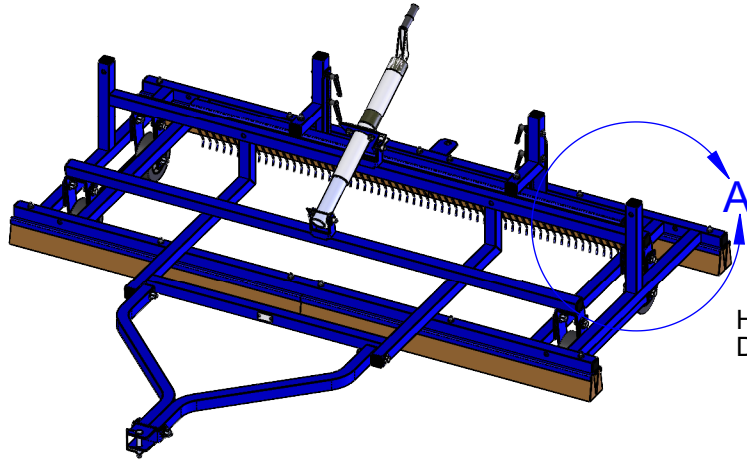

Product Overview

- Designed to stand synthetic turf fibers and level infill material
- Includes double row poly brushes and spring tines
- Durable powder coated steel and aluminum construction
- User-friendly settings and height adjustment feature
- Available in 7' and 15' widths, 15' model features folding wings
- Optional 7' tow-behind magnet designed to extract metal debris

Item Number	Product Description
FS7ITBS	7' drag brush
FS15ITBS	15' drag brush
FTMAG	7' tow-behind magnet

Height Adjustable
Dethatching Tines

DETAIL A

Optional Brush
Extension Wings

Groomer in folded
position

SPECIFICATIONS:

- *powder coated steel construction
- *towable with small tractor or utility vehicle
- *reversible & replaceable grooming brushes
- *replaceable dethatching tines
- *simplified height adjustment
- *easily upgradable to 15' brush
- *fully portable for off-field storage
- *approx. unit weight: 240 lbs

7' Drag Brush

Not To Scale

Sportsfield Specialties Inc 105910.1-221229

SPECIFICATIONS:

- *powder coated steel construction
- *towable with small tractor or utility vehicle
- *reversible & replaceable grooming brushes
- *replaceable dethatching tines
- *simplified height adjustment
- *fully portable for off-field storage
- *approx. unit weight: 380 lbs