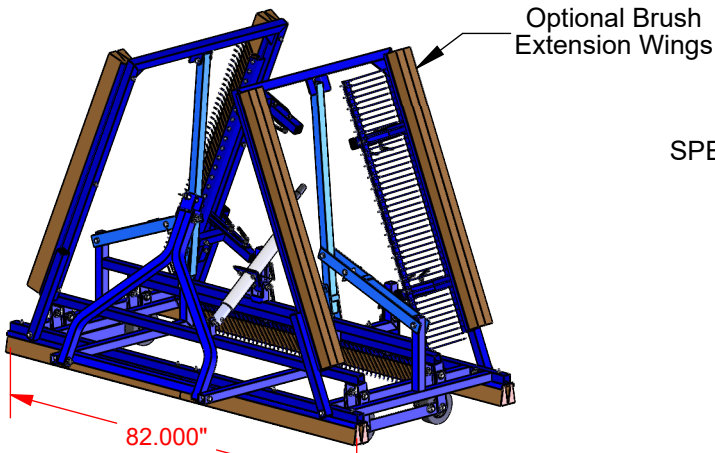

Product Overview

- Designed to stand synthetic turf fibers and level infill material
- Includes double row poly brushes and spring tines
- Durable powder coated steel and aluminum construction
- User-friendly settings and height adjustment feature
- Available in 7' and 15' widths, 15' model features folding wings
- Optional 7' tow-behind magnet designed to extract metal debris

Item Number	Product Description
FS7ITBS	7' drag brush
FS15ITBS	15' drag brush
FTMAG	7' tow-behind magnet

Height Adjustable
Dethatching Tines

DETAIL A

Optional Brush
Extension Wings

Groomer in folded
position

SPECIFICATIONS:

- *powder coated steel construction
- *towable with small tractor or utility vehicle
- *reversible & replaceable grooming brushes
- *replaceable dethatching tines
- *simplified height adjustment
- *easily upgradable to 15' brush
- *fully portable for off-field storage
- *approx. unit weight: 240 lbs