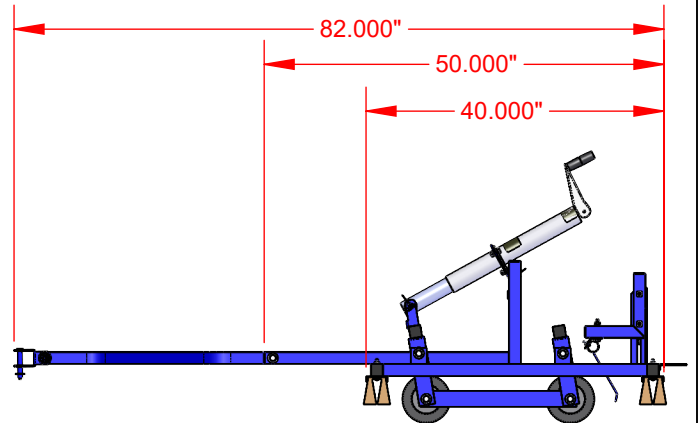

Product Overview

- Designed to stand synthetic turf fibers and level infill material
- Includes double row poly brushes and spring tines
- Durable powder coated steel and aluminum construction
- User-friendly settings and height adjustment feature
- Available in 7' and 15' widths, 15' model features folding wings
- Optional 7' tow-behind magnet designed to extract metal debris

Item Number	Product Description
FS7ITBS	7' drag brush
FS15ITBS	15' drag brush
FTMAG	7' tow-behind magnet

Height Adjustable
Dethatching Tines

DETAIL A

Optional Brush
Extension Wings

Groomer in folded
position

SPECIFICATIONS:

- *powder coated steel construction
- *towable with small tractor or utility vehicle
- *reversible & replaceable grooming brushes
- *replaceable dethatching tines
- *simplified height adjustment
- *easily upgradable to 15' brush
- *fully portable for off-field storage
- *approx. unit weight: 240 lbs

7' Drag Brush

Not To Scale

Sportsfield Specialties Inc 105910.1-221229

SPECIFICATIONS:

- *powder coated steel construction
- *towable with small tractor or utility vehicle
- *reversible & replaceable grooming brushes
- *replaceable dethatching tines
- *simplified height adjustment
- *fully portable for off-field storage
- *approx. unit weight: 380 lbs