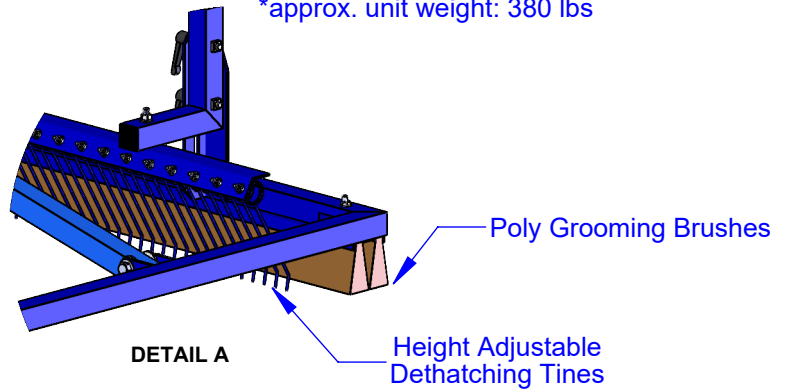

SPECIFICATIONS:

- *powder coated steel construction
- *towable with small tractor or utility vehicle
- *reversible & replaceable grooming brushes
- *replaceable dethatching tines
- *simplified height adjustment
- *easily upgradable to 15' brush
- *fully portable for off-field storage
- *approx. unit weight: 240 lbs

7' Drag Brush

Not To Scale

Sportsfield Specialties Inc 105910.1-221229

SPECIFICATIONS:

- *powder coated steel construction
- *towable with small tractor or utility vehicle
- *reversible & replaceable grooming brushes
- *replaceable dethatching tines
- *simplified height adjustment
- *fully portable for off-field storage
- *approx. unit weight: 380 lbs