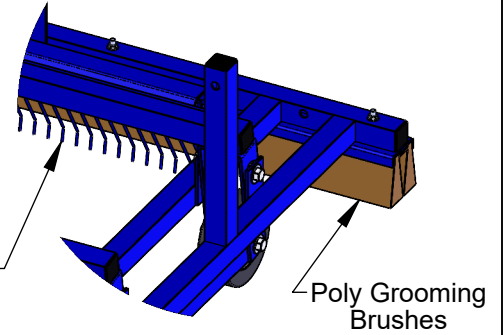

Product Overview

- Designed to stand synthetic turf fibers and level infill material
- Includes double row poly brushes and spring tines
- Durable powder coated steel and aluminum construction
- User-friendly settings and height adjustment feature
- Available in 7' and 15' widths, 15' model features folding wings
- Optional 7' tow-behind magnet designed to extract metal debris

Item Number	Product Description
FS7ITBS	7' drag brush
FS15ITBS	15' drag brush
FTMAG	7' tow-behind magnet

Height Adjustable
Dethatching Tines

DETAIL A

Optional Brush
Extension Wings

Groomer in folded
position

SPECIFICATIONS:

- *powder coated steel construction
- *towable with small tractor or utility vehicle
- *reversible & replaceable grooming brushes
- *replaceable dethatching tines
- *simplified height adjustment
- *easily upgradable to 15' brush
- *fully portable for off-field storage
- *approx. unit weight: 240 lbs