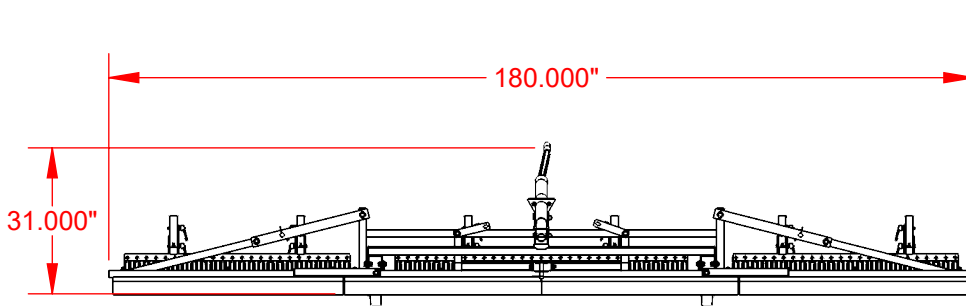

SPECIFICATIONS:

- *powder coated steel construction
- *towable with small tractor or utility vehicle
- *reversible & replaceable grooming brushes
- *replaceable dethatching tines
- *simplified height adjustment
- *easily upgradable to 15' brush
- *fully portable for off-field storage
- *approx. unit weight: 240 lbs

7' Drag Brush

Not To Scale

Sportsfield Specialties Inc 105910.1-221229

SPECIFICATIONS:

- *powder coated steel construction
- *towable with small tractor or utility vehicle
- *reversible & replaceable grooming brushes
- *replaceable dethatching tines
- *simplified height adjustment
- *fully portable for off-field storage
- *approx. unit weight: 380 lbs