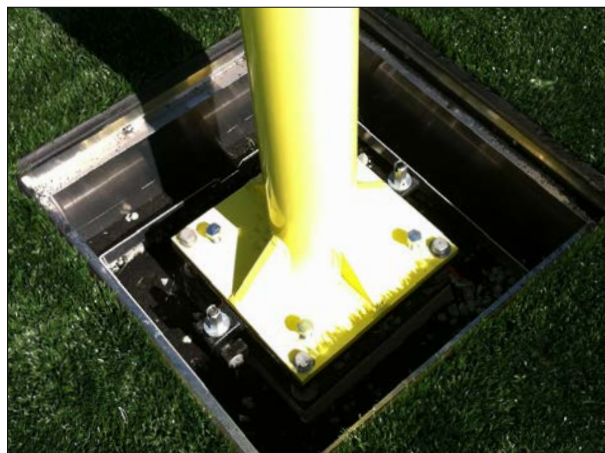

AdjustRight® Rotating Football Goal Posts

Product Overview

- Patented 360° rotating design is operable with one person and most commonly used to eliminate Soccer Goal interference when located on a multi-purpose playing field
- Patented AdjustRight® upright alignment technology
- NEW! Fade resistant super durable powder coated finish
- Heavy-duty aluminum construction is exceptionally strong while remaining lightweight for handling and installation
- Available with 6' or 8' offset; 20', 30' or 35' uprights
- U.S. Patents: #7,014,578; #7,883,432; #7,914,401 and #10,159,881
- Goal Post Pads and Access Frames sold separately