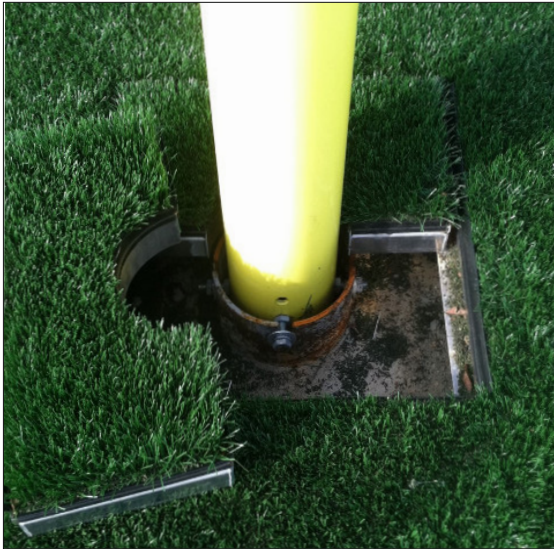

Access Frame Kits

Product Overview

- Available for all Sportsfield football goal post models
- Required for rotating and / or hinged football goal posts
- Creates a subsurface void to permit access for goal post removal, rotating/hinged (if applicable), or general adjustments
- Designed for synthetic infill turf or natural grass applications
- Synthetic turf models include exclusive infill retainage gasket and perimeter turf attachment ledge
- Aluminum or heavy duty steel construction with integrated drainage stub
- Includes two half covers with goal post cutout (solid covers sold separately)
- Note: Synthetic turf models require turf to be applied by others; natural grass models include preinstalled synthetic turf with thatch layer

Standard Applications	30" Applications
Ground Sleeve	Rotating
Base Plate Mount	Rotating Gooseneck Hinged
Gooseneck Hinged	Manually Hinged

Item Number	Product Description
GPAFIT	Standard Access Frame Kit for synthetic infill turf
GPAFITHD	Heavy Duty Standard Access Frame Kit for synthetic infill turf
GPAFITC	Optional GPAFIT full size reinforced aluminum filler plug for synthetic infill turf
GPAFITCHD	Optional Heavy Duty GPAFIT full size reinforced aluminum filler plug for synthetic infill turf
GPAFNG	Standard Access Frame Kit for natural grass
GPAFNGHD	Heavy Duty Standard Access Frame Kit for natural grass
GPAFNGC	Optional GPAFNGC full size reinforced aluminum filler plug for natural grass
GPAFNGCHD	Optional Heavy Duty GPAFNGC full size reinforced aluminum filler plug for natural grass
GPAFITR30	30" Access Frame Kit for synthetic infill turf
GPAFITR30HD	Heavy Duty 30" Access Frame Kit for synthetic infill turf
GPAFITR30C	Optional GPAFITR30 full size reinforced aluminum filler plug for synthetic infill turf
GPAFITR30HD	Optional Heavy Duty GPAFITR30 full size reinforced aluminum filler plug for synthetic infill turf
GPAFNGR30	30" Access Frame Kit for natural grass
GPAFNGR30HD	Heavy Duty 30" Access Frame Kit for natural grass
GPAFNGRC30	Optional GPAFNGRC30 full size reinforced aluminum filler plug for natural grass
GPAFNGRC30HD	Optional Heavy Duty GPAFNGRC30 full size reinforced aluminum filler plug for natural grass

**EXCELLENCE FROM
DESIGN TO INSTALLATION**