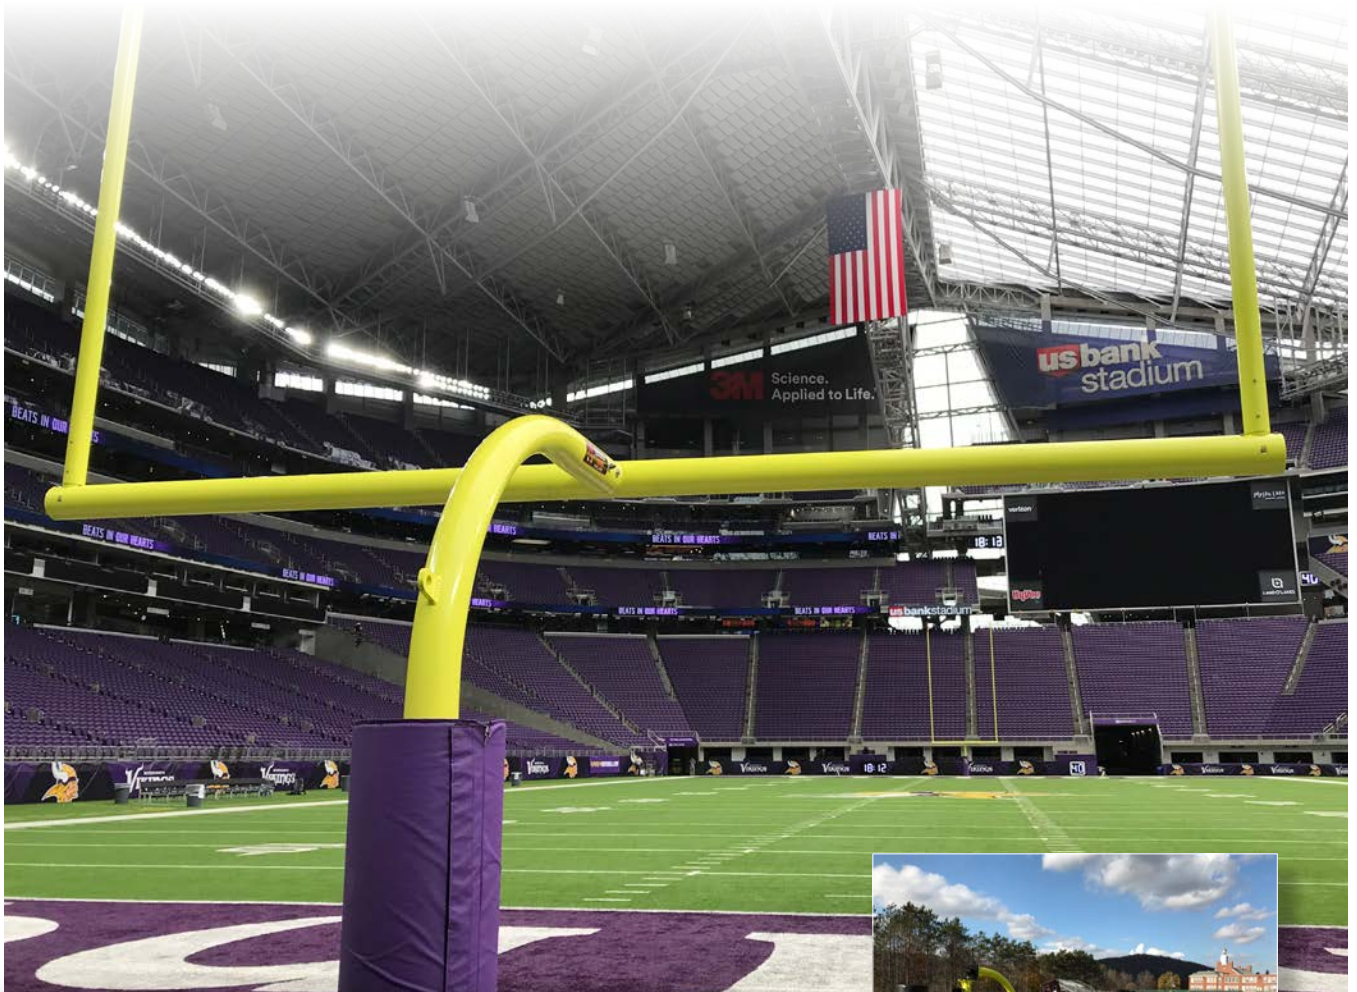

SPORTSFIELD SPECIALTIES

www.sportsfield.com | 888-975-3343

*Excellence from
Design to Installation*

AdjustRight® Football Goal Posts