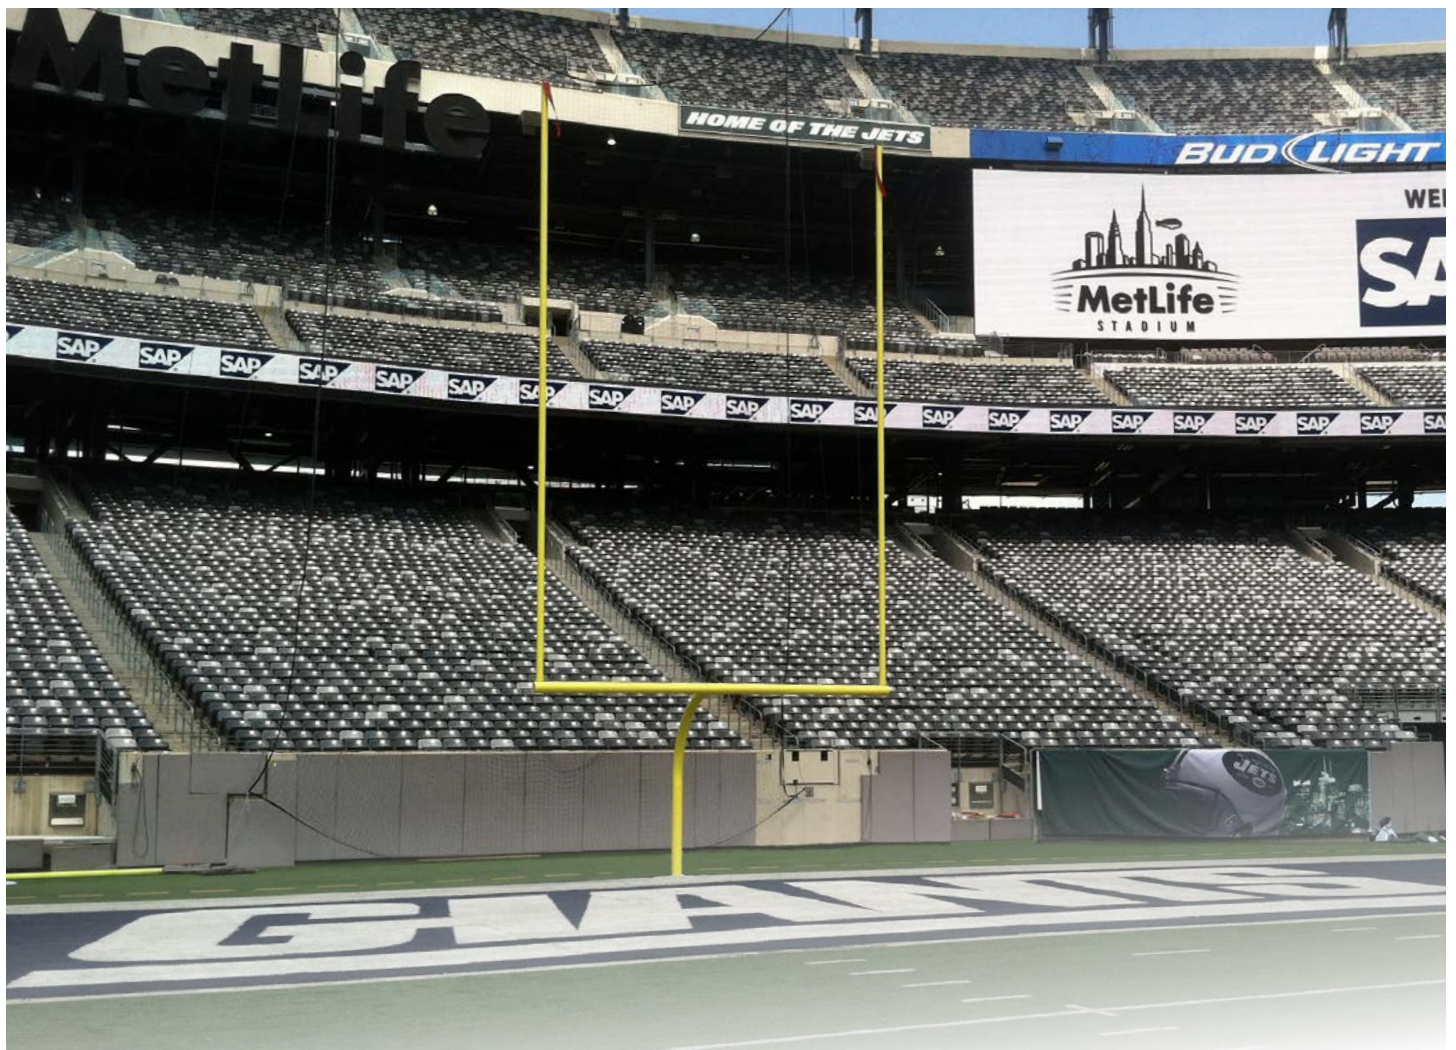

## About Our Patented AdjustRight® Feature

The patented AdjustRight® feature allows for easy installation through the adjustment of an internal locking rotating sleeve at both the gooseneck / crossbar and upright / crossbar connections. This adjustment can easily be repeated throughout the life of the football goal post ensuring proper alignment of all components for years of competition and all with the added benefit of no exposed hardware on the face of the goal and more importantly, no locking roll pins! Thermal arc sprayed internal textured mating surfaces, a triangular bolting pattern and anti-vibration enhancements such as serrated washers and nyloc coated bolt ends ensure the Sportsfield Specialties AdjustRight® Football Goal Posts remain in position. U.S. Patents: #7,014,578; #7,883,432; and #7,914,401