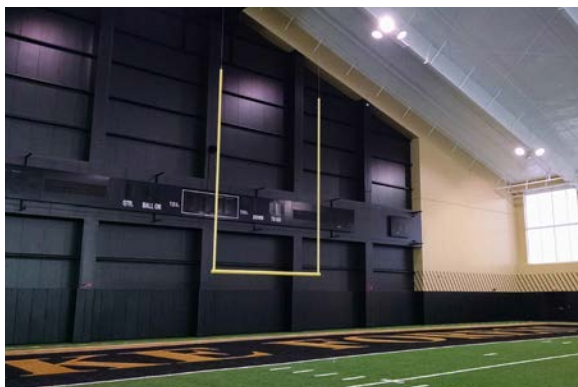

Hanging Football Goal Posts

Product Overview

- Ceiling suspended design is ideal for indoor practice facilities and field houses
- Heavy-duty aluminum construction is exceptionally strong while remaining lightweight for handling and installation
- NEW super durable powder coated finish
- Available with 30' or 35' uprights
- Stationary or custom retractable models available

Item Number	Product Description
GP030COLHG	Hanging College Football Goal Posts, 30' uprights
GP030COLHGR	Hanging College Football Goal Posts, 30' uprights, retractable
GP035PROHG	Hanging Professional Football Goal Posts, 35' uprights
GP035PROHGR	Hanging Professional Football Goal Posts, 35' uprights, retractable