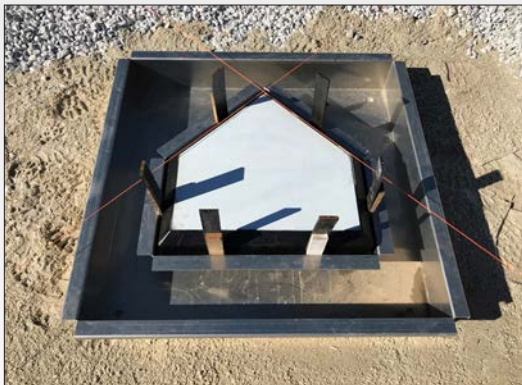

Product Overview

- Designed specifically for dedicated synthetic infill turf installations
- Stay-in-place concrete forming system simplifies installation
- Height adjustability ensures a flush transition with surrounding surface
- Synthetic turf attachment eliminates peeling from repetitive sliding
- Includes replaceable SHSRHP Schutt® Hollywood Bury All Home Plate
- U.S. Patent Pending

Item Number	Product Description
HPFS	Home plate forming system for synthetic turf
HPFSCP	Home plate forming system cover plug