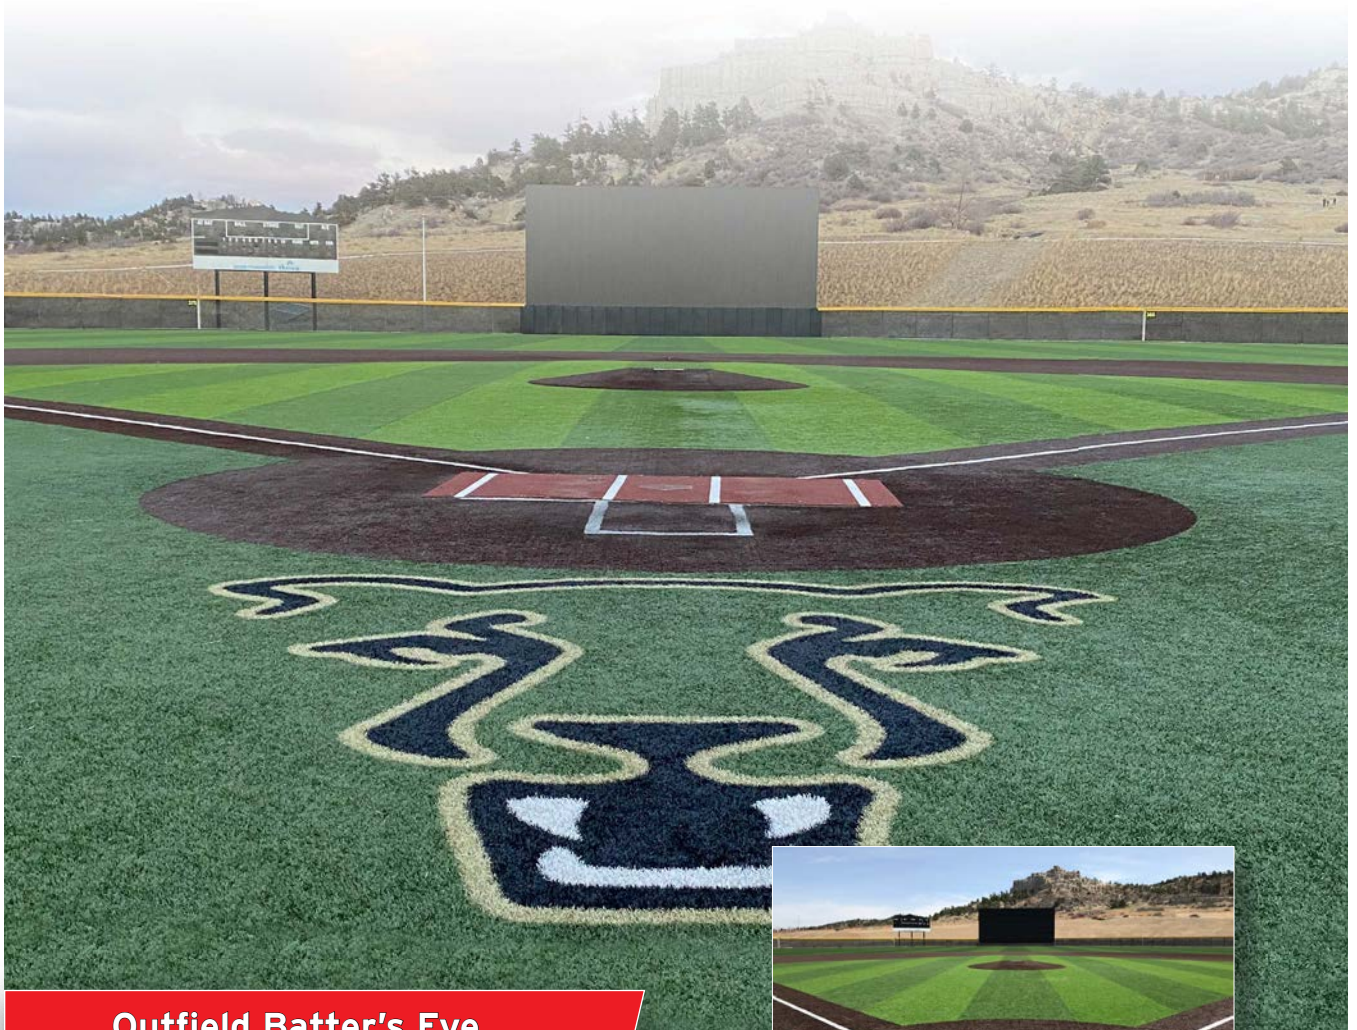

SPORTSFIELD SPECIALTIES

www.sportsfield.com | 888-975-3343

*Excellence from
Design to Installation*

Outfield Batter's Eye