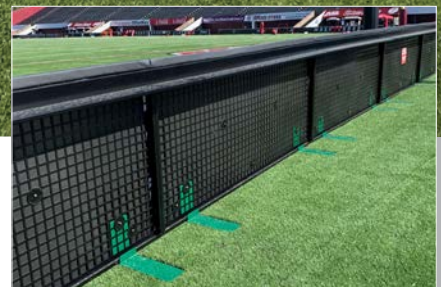

Sportsfield Specialties, Inc. 41155 State Hwy 10. Delhi, NY 13753