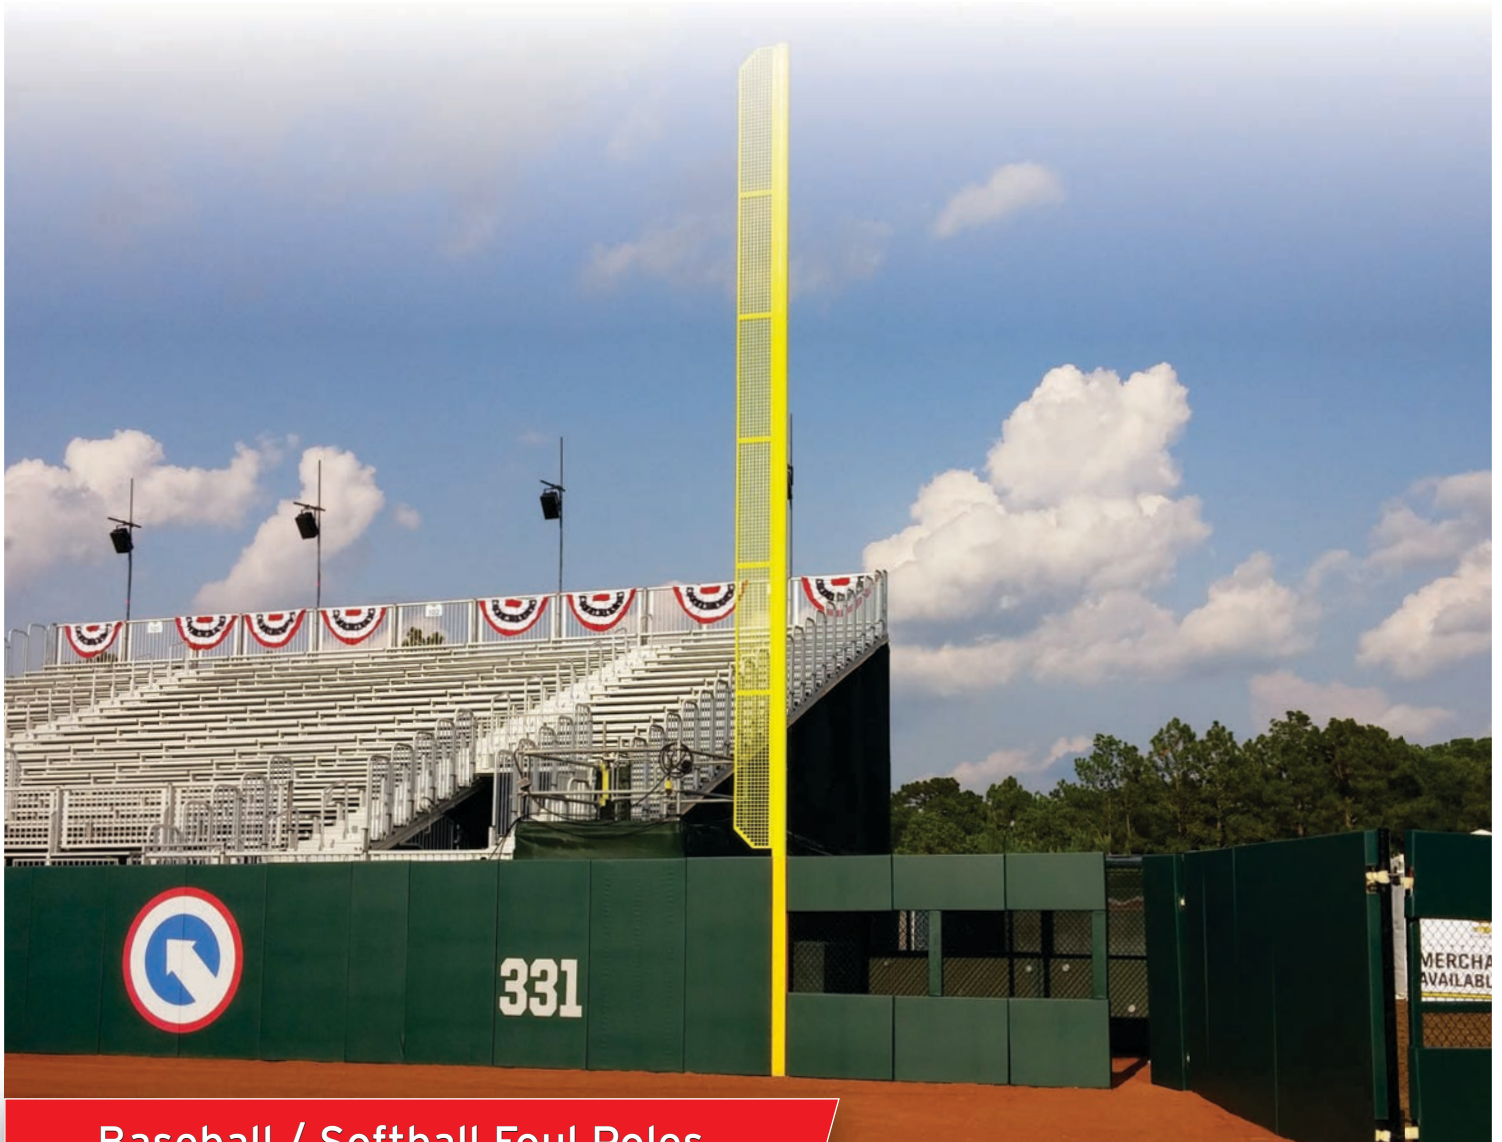

SPORTSFIELD SPECIALTIES

*Excellence from
Design to Installation*

www.sportsfield.com | 888-975-3343

Baseball / Softball Foul Poles

Sportsfield Specialties, Inc. 41155 State Hwy 10. Delhi, NY 13753