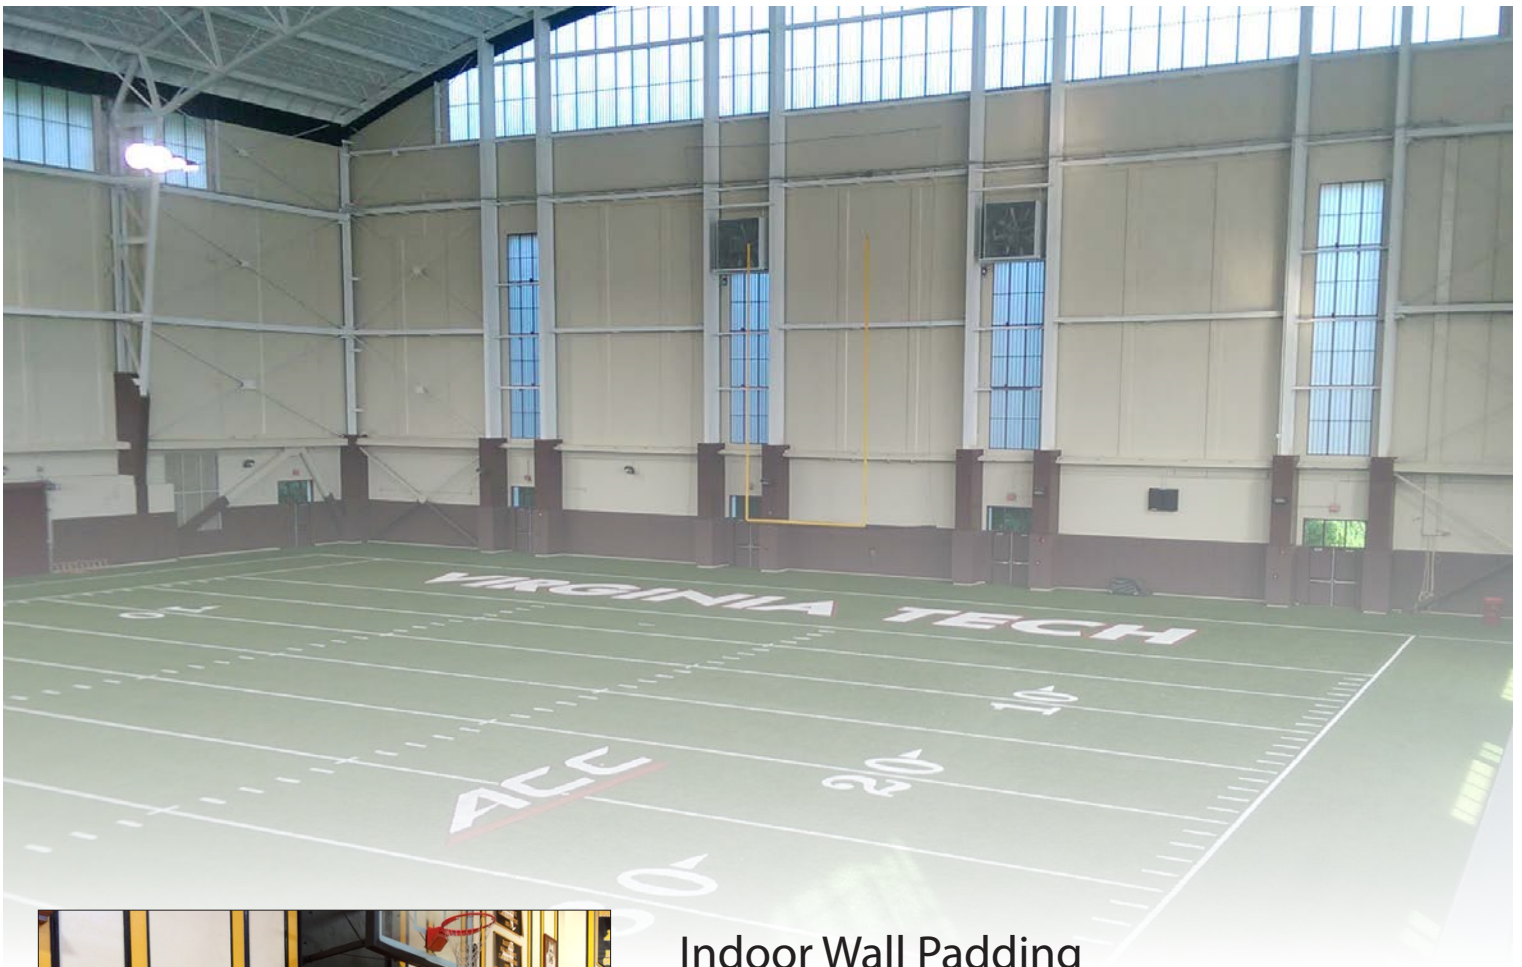

Indoor Wall Padding

PRODUCT OVERVIEW

- Class A fire rated indoor vinyl and 2" high impact bonded or fire rated foam
- Offered in a wide variety of standard colors and sizes
- Optional high resolution digitally printed graphics / lettering
- All products exceed ASTM F2440-11 impact requirements
- Standard pads rated F2440-11 - Gmax: 123 / HIC: 428
- ProSafe premium pads rated F2440-11 - Gmax: 94 / HIC 286
- ProSafe premium pads fire rated ASTM E-84 - FSI:20 / SDI: 350 (Class A)

Item Number	Product Description
WCHI262	Standard indoor wall pad - 2'W x 6'H, attachment lips
WCHI262DG	Standard indoor wall pad with digital graphics - 2'W x 6'H, attachment lips
WCXFR262	ProSafe premium indoor wall pad - 2'W x 6'H, attachment lips
WCXFR262DG	ProSafe premium indoor wall pad with digital graphics - 2'W x 6'H, attachment lips
WZHI262	Standard indoor wall pad - 2'W x 6'H, z-clip top and attachment lip bottom
WZHI262DG	Standard indoor wall pad with digital graphics - 2'W x 6'H, z-clip top and attachment lip bottom
WZXFR262	ProSafe premium indoor wall pad - 2'W x 6'H, z-clip top and attachment lip bottom
WZXFR262DG	ProSafe premium indoor wall pad with digital graphics - 2'W x 6'H, z-clip top and attachment lip bottom
WZTBH262	Standard indoor wall pad - 2'W x 6'H, double z-clip
WZTBH262DG	Standard indoor wall pad with digital graphics - 2'W x 6'H, double z-clip
WZTBXFR262	ProSafe premium indoor wall pad - 2'W x 6'H, double z-clip
WZTBXFR262DG	ProSafe premium indoor wall pad with digital graphics - 2'W x 6'H, double z-clip