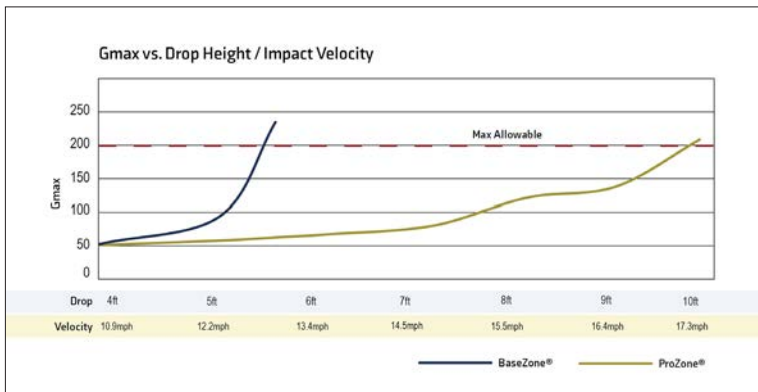

HIC vs. Drop Height / Impact Velocity

Head Injury Criterion (HIC) is the internationally recognized measurement for the likelihood of head injury.

Gmax vs. Drop Height / Impact Velocity

Gmax refers to how much force our wall pads absorb and in return, how much is returned to the athlete.