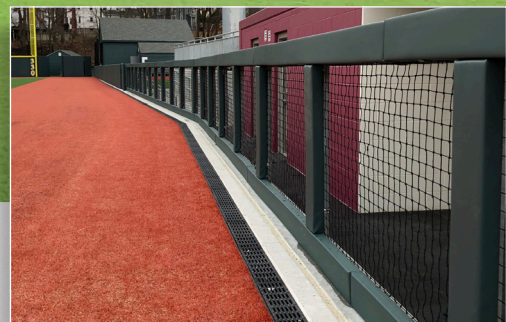

Outdoor Padding

Sportsfield Specialties, Inc. 41155 State Hwy 10. Delhi, NY 13753

Certified Safety for All Levels of Play

Outdoor Wall Padding

Outdoor Wall Padding provides customized safety and quality for athletes playing outdoor sports - Perfect for football, baseball, and softball stadiums. Sportsfield Specialties has installed padding in hundreds of venues around the world and is the industry leader offering site specific safety with customizing capabilities. Our leadership position is maintained through continued innovation and 3rd party testing, bringing product enhancement and accountability to the wall padding industry.

ProZone® Field Wall Padding

PRODUCT OVERVIEW

- Premium offering featuring unparalleled impact safety performance
- The preferred choice for college and professional applications
- Engineered 3" high performance HDPU foam design
- Premium UV resistant exterior vinyl covering
- 3/4" moisture resistant composite board
- Choose from a variety of standard color options
- Custom digital graphics / lettering available upon request
- Available with z-clip wall attachment or chain-link attachment
- 3-year manufacturer's limited product warranty