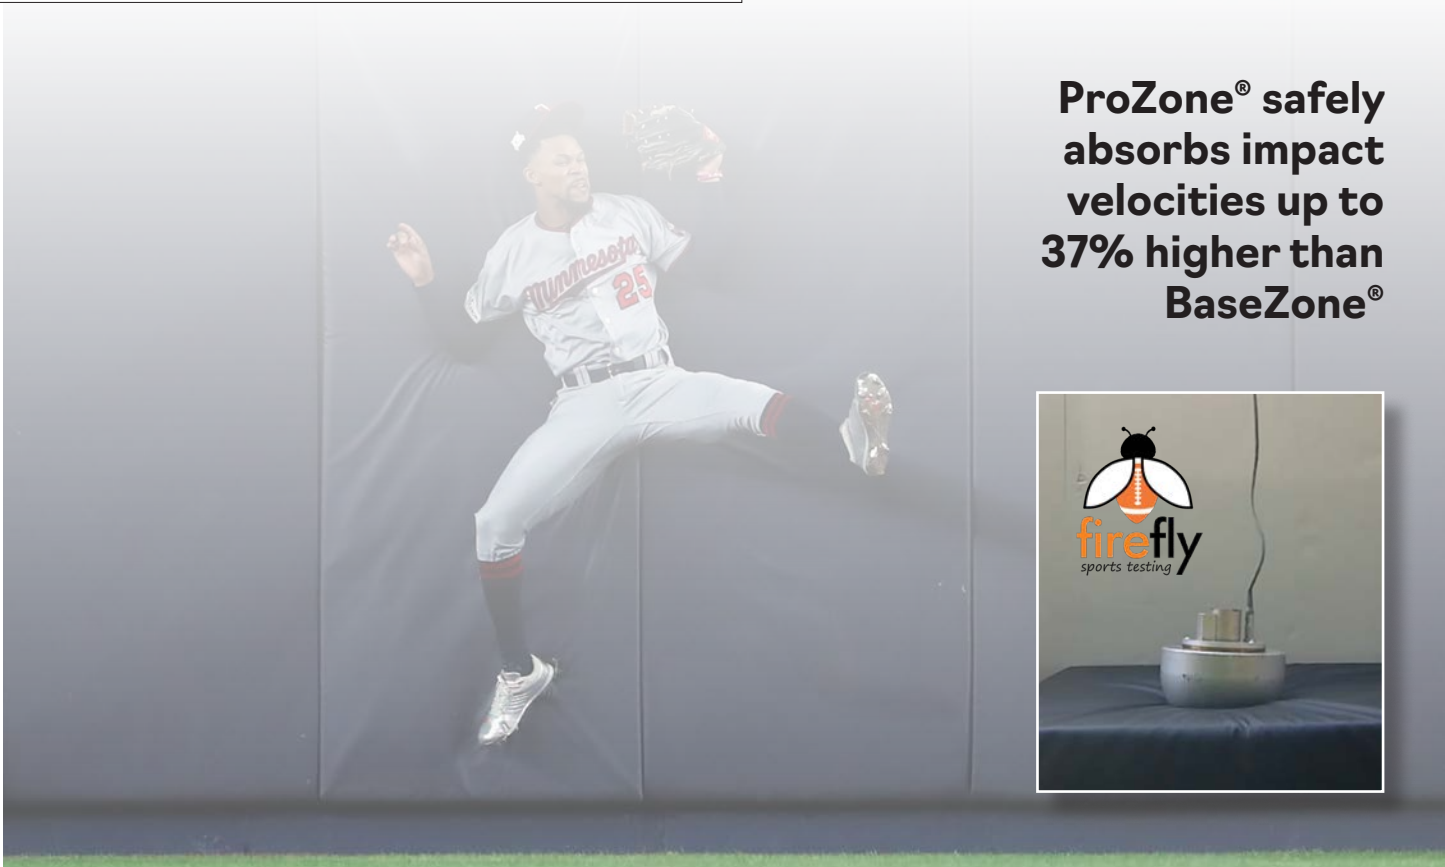

ProZone® safely absorbs impact velocities up to 37% higher than BaseZone®