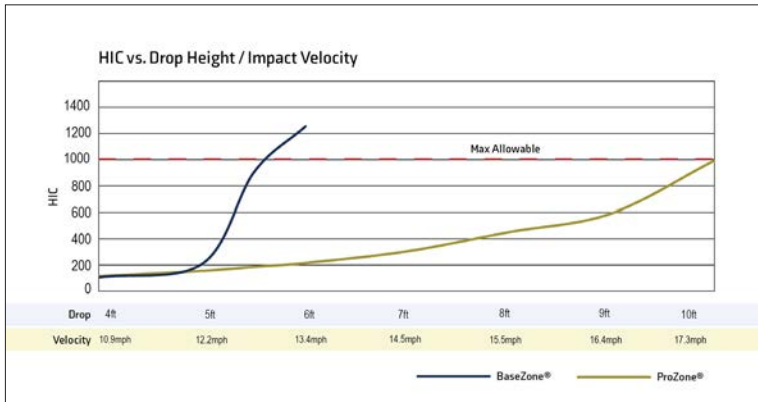

Head Injury Criterion (HIC) & Gmax Testing

Safety is our first concern. That's why Sportsfield Specialties invests in rigorous testing to guarantee our products excel at safety. Our Zone Stadium Wall Pads make the grade by offering excellent player protection on the field -- Certified by 3rd party testing agencies!

HIC vs. Drop Height / Impact Velocity

Head Injury Criterion (HIC) is the internationally recognized measurement for the likelihood of head injury.