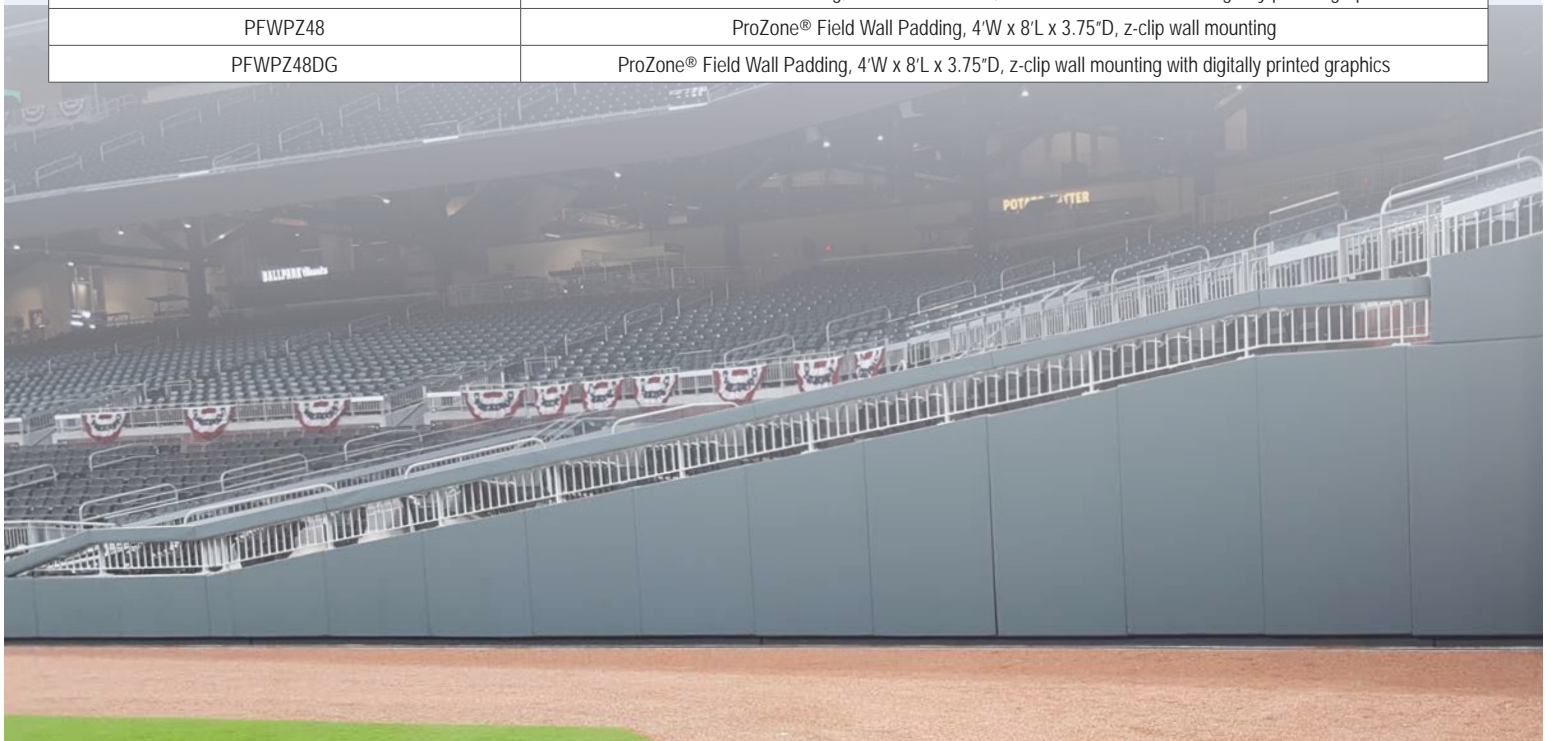

Item Number	Product Description
PFWPCL44	ProZone® Field Wall Padding, 4'W x 4'L x 3.75"D, chain link attachment
PFWPCL44DG	ProZone® Field Wall Padding, 4'W x 4'L x 3.75"D, chain link attachment with digitally printed graphics
PFWPZ44	ProZone® Field Wall Padding, 4'W x 4'L x 3.75"D, z-clip wall mounting
PFWPZ44DG	ProZone® Field Wall Padding, 4'W x 4'L x 3.75"D, z-clip wall mounting with digitally printed graphics
PFWPCL46	ProZone® Field Wall Padding, 4'W x 6'L x 3.75"D, chain link attachment
PFWPCL46DG	ProZone® Field Wall Padding, 4'W x 6'L x 3.75"D, chain link attachment with digitally printed graphics
PFWPZ46	ProZone® Field Wall Padding, 4'W x 6'L x 3.75"D, z-clip wall mounting
PFWPZ46DG	ProZone® Field Wall Padding, 4'W x 6'L x 3.75"D, z-clip wall mounting with digitally printed graphics
PFWPCL48	ProZone® Field Wall Padding, 4'W x 8'L x 3.75"D, chain link attachment
PFWPCL48DG	ProZone® Field Wall Padding, 4'W x 8'L x 3.75"D, chain link attachment with digitally printed graphics
PFWPZ48	ProZone® Field Wall Padding, 4'W x 8'L x 3.75"D, z-clip wall mounting
PFWPZ48DG	ProZone® Field Wall Padding, 4'W x 8'L x 3.75"D, z-clip wall mounting with digitally printed graphics