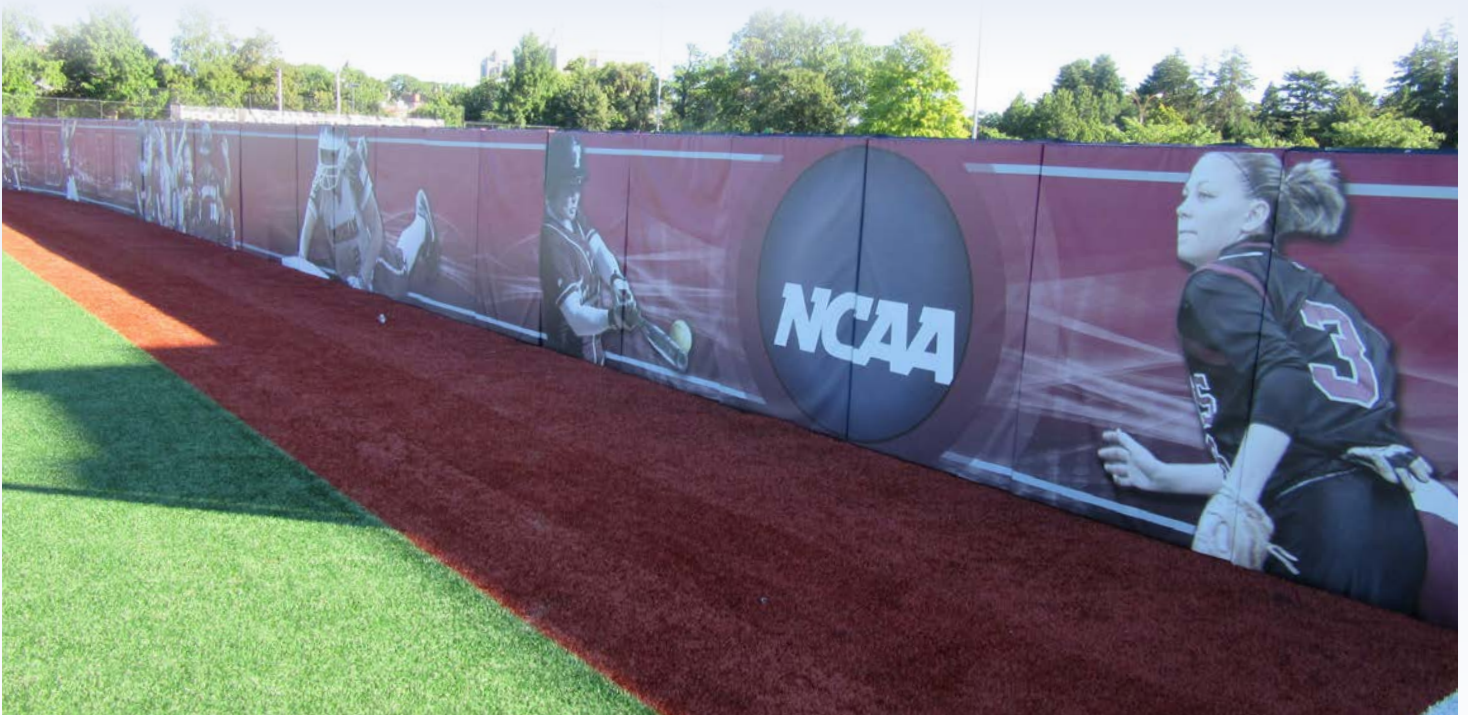

BaseZone® Field Wall Padding

PRODUCT OVERVIEW

- Popular and affordable option that remains the best in its class
- The preferred choice for high school and little league applications
- 3" 1580 polyurethane foam excels at moderate impact velocities
- 18oz. UV resistant exterior vinyl covering
- 3/4" moisture resistant composite board
- Choose from a variety of standard color options
- Custom digital graphics / lettering available upon request
- Available with z-clip wall attachment or chain-link attachment

Item Number	Product Description
BFWPCL44	BaseZone® Field Wall Padding, 4'W x 4'L x 3.75"D, chain link attachment
BFWPCL44DG	BaseZone® Field Wall Padding, 4'W x 4'L x 3.75"D, chain link attachment with digitally printed graphics
BFWPZ44	BaseZone® Field Wall Padding, 4'W x 4'L x 3.75"D, z-clip wall mounting
BFWPZ44DG	BaseZone® Field Wall Padding, 4'W x 4'L x 3.75"D, z-clip wall mounting with digitally printed graphics
BFWPCL46	BaseZone® Field Wall Padding, 4'W x 6'L x 3.75"D, chain link attachment
BFWPCL46DG	BaseZone® Field Wall Padding, 4'W x 6'L x 3.75"D, chain link attachment with digitally printed graphics
BFWPZ46	BaseZone® Field Wall Padding, 4'W x 6'L x 3.75"D, z-clip wall mounting
BFWPZ46DG	BaseZone® Field Wall Padding, 4'W x 6'L x 3.75"D, z-clip wall mounting with digitally printed graphics
BFWPCL48	BaseZone® Field Wall Padding, 4'W x 8'L x 3.75"D, chain link attachment
BFWPCL48DG	BaseZone® Field Wall Padding, 4'W x 8'L x 3.75"D, chain link attachment with digitally printed graphics
BFWPZ48	BaseZone® Field Wall Padding, 4'W x 8'L x 3.75"D, z-clip wall mounting
BFWPZ48DG	BaseZone® Field Wall Padding, 4'W x 8'L x 3.75"D, z-clip wall mounting with digitally printed graphics