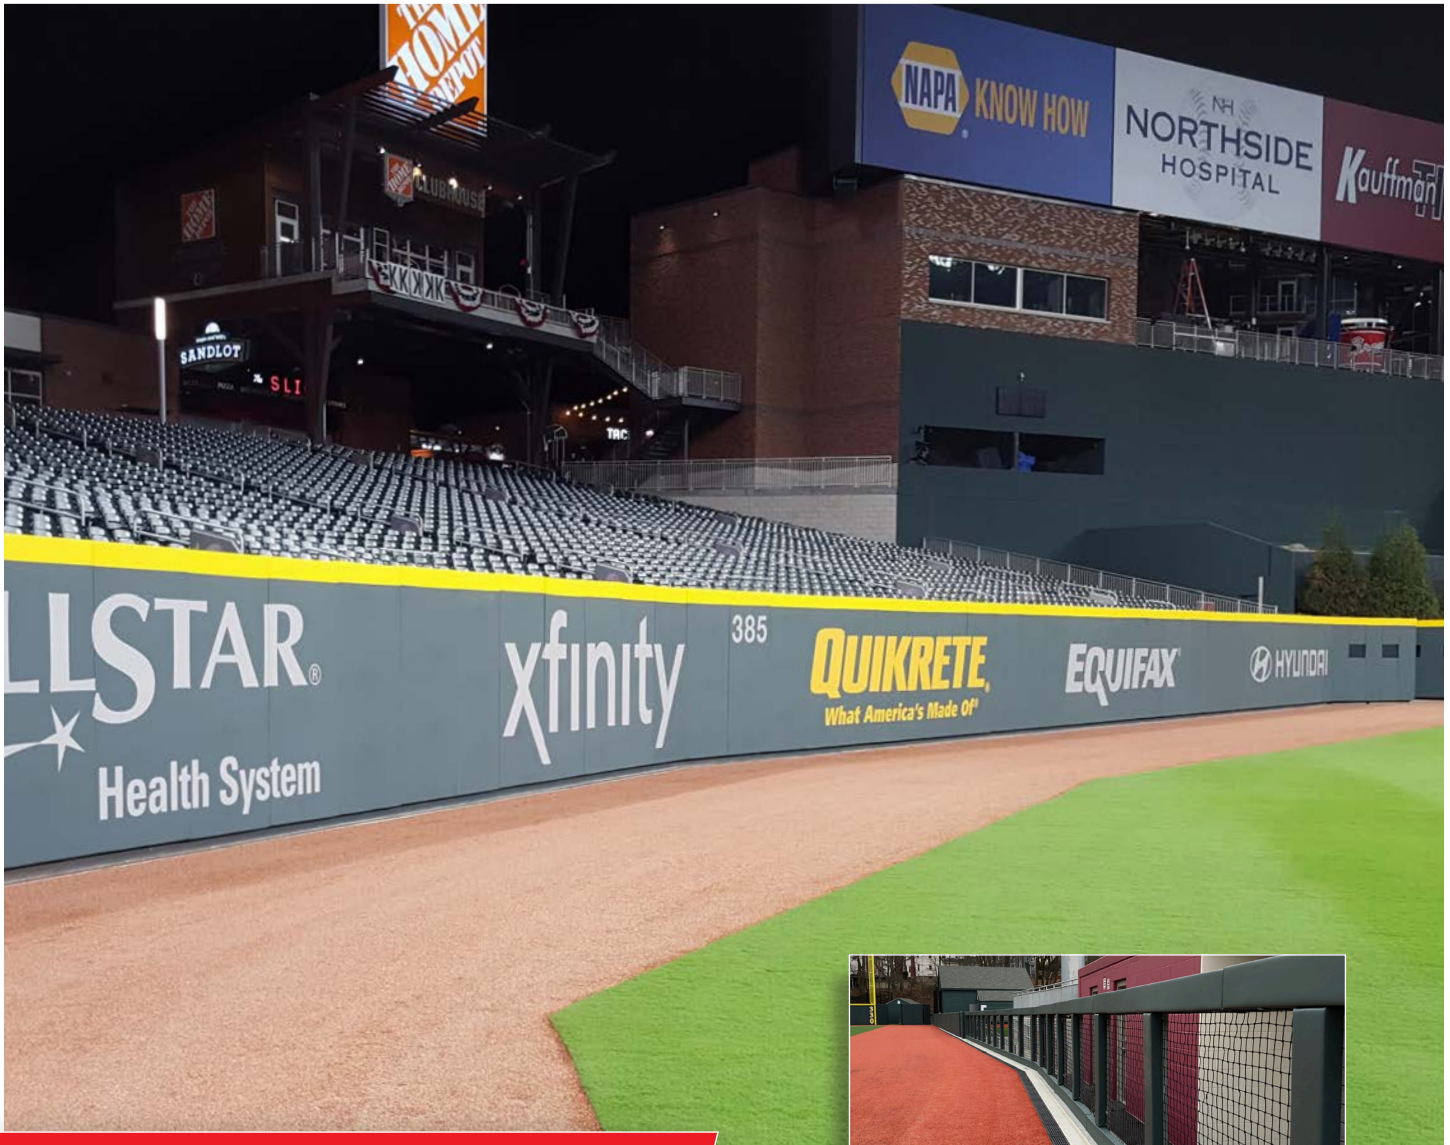

Outdoor Padding

Sportsfield Specialties, Inc. 41155 State Hwy 10. Delhi, NY 13753

Certified Safety for All Levels of Play

Outdoor Wall Padding

Outdoor Wall Padding provides customized safety and quality for athletes playing outdoor sports - Perfect for football, baseball, and softball stadiums. Sportsfield Specialties has installed padding in hundreds of venues around the world and is the industry leader offering site specific safety with customizing capabilities. Our leadership position is maintained through continued innovation and 3rd party testing, bringing product enhancement and accountability to the wall padding industry.