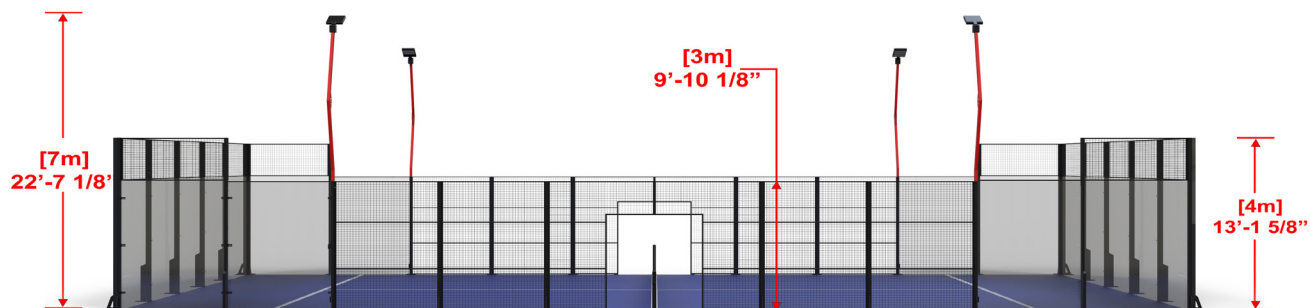

PaDelhi™ Padel Court Systems

Introducing Sportsfield Specialties new line of PaDelhi™ Padel Court Systems proudly manufactured in the USA. Our Padel Court Systems feature an engineered design and user-friendly installation comprised of durable raw materials and high-quality manufacturing processes. Sportsfield's PaDelhi™ Padel Court Systems incorporate everything needed for installation, including the structural posts with welded base plates, wire mesh frames, tempered glass panels, light posts/fixtures, posts/net, synthetic turf surfacing, and sand infill material. **Coming Soon: PaDelhi™ Portable and**

Hurricane Padel Court Systems!

PaDelhi™ Pillar Padel Court Systems

Product Overview