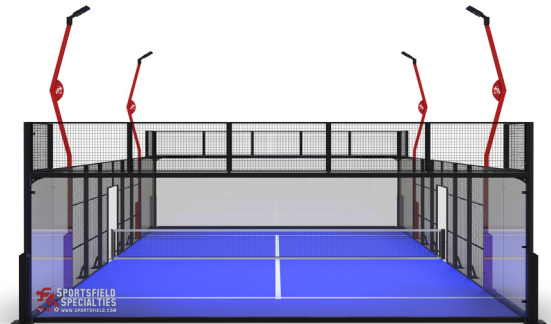

- Base plates and reinforcement gussets fabricated of ½" thick welded steel
- 3 meter posts fabricated of 4" x 2" 11 gauge steel rectangular tube with welded reinforcement gusset
- 4 meter corner posts fabricated of double 4" x 2" 5/16" wall steel rectangular tube with welded 4" x 2" x 54" 5/16" wall steel rectangular tube reinforcement
- Top cross members fabricated of 4" x 6" 1/4" wall steel rectangular tube with welded reinforcement gussets
- Bottom cross members fabricated of 4" x 4" 1/4" wall steel square tube
- Top and bottom glass retainer brackets fabricated of 11 gauge bent sheet steel
- 7 meter lighting posts fabricated of 4" x 2" 11 gauge steel rectangular tube with welded 4" x 2" x 54" 11 gauge steel rectangular tube reinforcement
- Four (4) 400-watt LED lighting fixtures with attachment coupler
- 2" x 2" square mesh, 1.844" x 1.844" opening, 0.156" thick (8-1/4 gauge) wire diameter, carbon steel, bent and welded 11 gauge steel frame
- Mesh panel posts fabricated of 4" x 2" 11" gauge steel rectangular tube with welded base
- Eighteen (18) 3/8" (10mm) clear tempered glass, 2 meters wide x 3 meters high, polished edge
- Professionally pre-engineered to meet ASCE 7 wind load rating up to 130 mph Exposure B and 106 mph Exposure C
- Padel Court posts and net, 2-7/8" round internal wind posts, set of 2
- Polypropylene synthetic turf, pile height: 9/16" +/- 1/8", florida blue with inlaid white lines, various additional colors available upon request
- Standard black and red powder coated finish, various additional colors available upon request

Item Number	Product Description
PDCRTSYSPLLR	PaDelhi™ Pillar Padel Court System - Includes Corner and Line Posts with Base Plates, 18 Panels of 10mm Thick Tempered Glass, Wire Mesh End and Side Frames, Two (2) Round Internal Wind Padel Posts with Net, Four (4) Extension Light Posts with 400W LED Fixtures, Hardware Kit, Powder Coated Finish, Florida Blue Synthetic Turf with Inlaid White Lines, Seam Tape, Adhesive, and Sand Infill Material
PDCRTSTSPNRMC	PaDelhi™ Panoramic Padel Court System - Includes Corner and Line Posts with Base Plates, 18 Panels of 10mm Thick Tempered Glass, Wire Mesh End and Side Frames, Two (2) Round Internal Wind Padel Posts with Net, Four (4) Extension Light Posts with 400W LED Fixtures, Hardware Kit, Powder Coated Finish, Florida Blue Synthetic Turf with Inlaid White Lines, Seam Tape, Adhesive, and Sand Infill Material
PDLG	PaDelhi™ Padel Court Entrance/Exit Sliding Locking Gate System, Set of Two (2)
PDPD	PaDelhi™ Padel Court Entrance/Exit and Net Post Padding, Set of Two (2), Various Standard Vinyl Colors Available