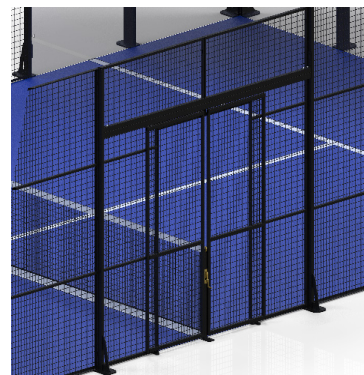

Hurricane Padel Court Systems!

PaDelhi™ Pillar Padel Court Systems

Product Overview

- Base plates and reinforcement gussets fabricated of 1/2" thick welded steel
- 3 meter posts fabricated of 4" x 2" 11 gauge steel rectangular tube with welded reinforcement gusset
- 4 meter posts fabricated of 4" x 2" 11 gauge steel rectangular tube with welded 4" x 2" x 54" 11 gauge steel rectangular tube reinforcement
- 4 meter corner posts fabricated of double 4" x 2" 11 gauge steel rectangular tube with welded 4" x 2" x 54" 11 gauge steel rectangular tube reinforcement
- 7 meter lighting posts fabricated of 4" x 2" 11 gauge steel rectangular tube with welded 4" x 2" x 54" 11 gauge steel rectangular tube reinforcement
- Four (4) 400-watt LED lighting fixtures with attachment coupler
- 2" x 2" square mesh, 1.844" x 1.844" opening, 0.156" thick (8-1/4 gauge) wire diameter, carbon steel, bent and welded 11 gauge steel frame
- Eighteen (18) 3/8" (10mm) clear tempered glass, 2 meters wide x 3 meters high, polished edge
- Professionally pre-engineered to meet ASCE 7 wind load rating up to 130 mph Exposure B and 106 mph Exposure C
- Padel Court posts and net, 2-7/8" round internal wind posts, set of 2
- Polypropylene synthetic turf, pile height: 9/16" +/- 1/8", florida blue with inlaid white lines, various additional colors available upon request
- Standard black and red powder coated finish, various additional colors available upon request