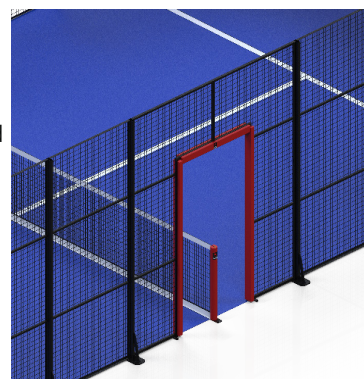

PaDelhi™ Padel Court Systems

Introducing Sportsfield Specialties new line of PaDelhi™ Padel Court Systems proudly manufactured in the USA. Our Padel Court Systems feature an engineered design and user-friendly installation comprised of durable raw materials and high-quality manufacturing processes. Sportsfield's PaDelhi™ Padel Court Systems incorporate everything needed for installation, including the structural posts with welded base plates, wire mesh frames, tempered glass panels, light posts/fixtures, posts/net, synthetic turf surfacing, and sand infill material. **Coming Soon: PaDelhi™ Portable and**

Hurricane Padel Court Systems!

PaDelhi™ Pillar Padel Court Systems

Product Overview