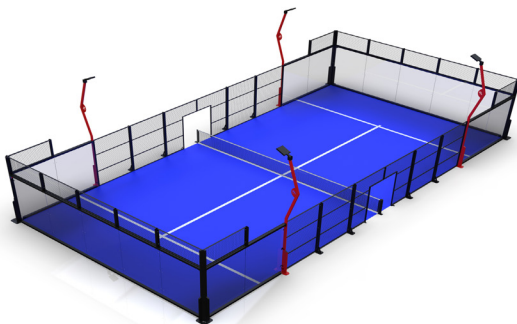

- Base plates and reinforcement gussets fabricated of ½" thick welded steel
- 3 meter posts fabricated of 4" x 2" 11 gauge steel rectangular tube with welded reinforcement gusset
- 4 meter corner posts fabricated of double 4" x 2" 5/16" wall steel rectangular tube with welded 4" x 2" x 54" 5/16" wall steel rectangular tube reinforcement
- Top cross members fabricated of 4" x 6" 1/4" wall steel rectangular tube with welded reinforcement gussets
- Bottom cross members fabricated of 4" x 4" 1/4" wall steel square tube
- Top and bottom glass retainer brackets fabricated of 11 gauge bent sheet steel
- 7 meter lighting posts fabricated of 4" x 2" 11 gauge steel rectangular tube with welded 4" x 2" x 54" 11 gauge steel rectangular tube reinforcement
- Four (4) 400-watt LED lighting fixtures with attachment coupler
- 2" x 2" square mesh, 1.844" x 1.844" opening, 0.156" thick (8-1/4 gauge) wire diameter, carbon steel, bent and welded 11 gauge steel frame
- Mesh panel posts fabricated of 4" x 2" 11" gauge steel rectangular tube with welded base
- Eighteen (18) 3/8" (10mm) clear tempered glass, 2 meters wide x 3 meters high, polished edge
- Professionally pre-engineered to meet ASCE 7 wind load rating up to 130 mph Exposure B and 106 mph Exposure C
- Padel Court posts and net, 2-7/8" round internal wind posts, set of 2
- Polypropylene synthetic turf, pile height: 9/16" +/- 1/8", florida blue with inlaid white lines, various additional colors available upon request
- Standard black and red powder coated finish, various additional colors available upon request

Item Number	Product Description
PDCRTSYSPLLR	PaDelhi™ Pillar Padel Court System - Includes Corner and Line Posts with Base Plates, 18 Panels of 10mm Thick Tempered Glass, Wire Mesh End and Side Frames, Two (2) Round Internal Wind Padel Posts with Net, Four (4) Extension Light Posts with 400W LED Fixtures, Hardware Kit, Powder Coated Finish, Florida Blue Synthetic Turf with Inlaid White Lines, Seam Tape, Adhesive, and Sand Infill Material
PDCRTSTSPNRMC	PaDelhi™ Panoramic Padel Court System - Includes Corner and Line Posts with Base Plates, 18 Panels of 10mm Thick Tempered Glass, Wire Mesh End and Side Frames, Two (2) Round Internal Wind Padel Posts with Net, Four (4) Extension Light Posts with 400W LED Fixtures, Hardware Kit, Powder Coated Finish, Florida Blue Synthetic Turf with Inlaid White Lines, Seam Tape, Adhesive, and Sand Infill Material
PDLG	PaDelhi™ Padel Court Entrance/Exit Sliding Locking Gate System, Set of Two (2)
PDPD	PaDelhi™ Padel Court Entrance/Exit and Net Post Padding, Set of Two (2), Various Standard Vinyl Colors Available