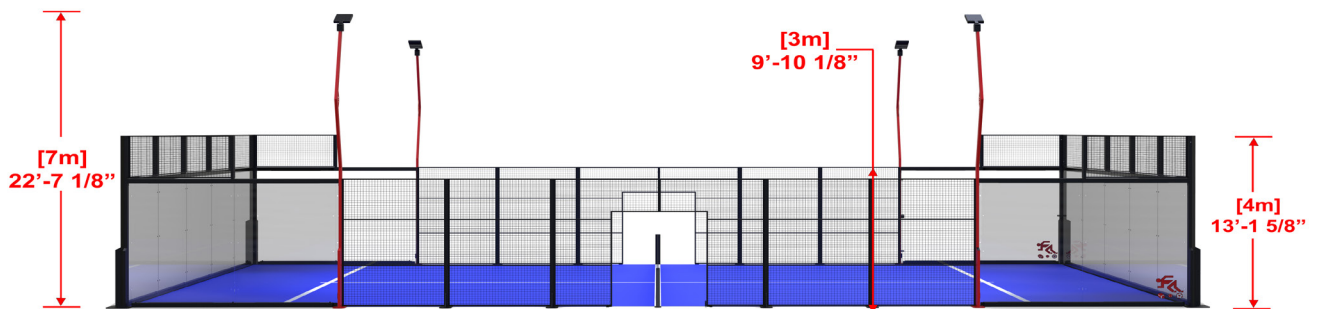

PDLG

PDPD

PaDelhi™ Panoramic Padel Court Systems

Product Overview

- Base plates and reinforcement gussets fabricated of ½" thick welded steel
- 3 meter posts fabricated of 4" x 2" 11 gauge steel rectangular tube with welded reinforcement gusset
- 4 meter corner posts fabricated of double 4" x 2" 5/16" wall steel rectangular tube with welded 4" x 2" x 54" 5/16" wall steel rectangular tube reinforcement
- Top cross members fabricated of 4" x 6" 1/4" wall steel rectangular tube with welded reinforcement gussets
- Bottom cross members fabricated of 4" x 4" 1/4" wall steel square tube
- Top and bottom glass retainer brackets fabricated of 11 gauge bent sheet steel
- 7 meter lighting posts fabricated of 4" x 2" 11 gauge steel rectangular tube with welded 4" x 2" x 54" 11 gauge steel rectangular tube reinforcement
- Four (4) 400-watt LED lighting fixtures with attachment coupler
- 2" x 2" square mesh, 1.844" x 1.844" opening, 0.156" thick (8-1/4 gauge) wire diameter, carbon steel, bent and welded 11 gauge steel frame
- Mesh panel posts fabricated of 4" x 2" 11" gauge steel rectangular tube with welded base
- Eighteen (18) 3/8" (10mm) clear tempered glass, 2 meters wide x 3 meters high, polished edge
- Professionally pre-engineered to meet ASCE 7 wind load rating up to 130 mph Exposure B and 106 mph Exposure C
- Padel Court posts and net, 2-7/8" round internal wind posts, set of 2
- Polypropylene synthetic turf, pile height: 9/16" +/- 1/8", florida blue with inlaid white lines, various additional colors available upon request
- Standard black and red powder coated finish, various additional colors available upon request