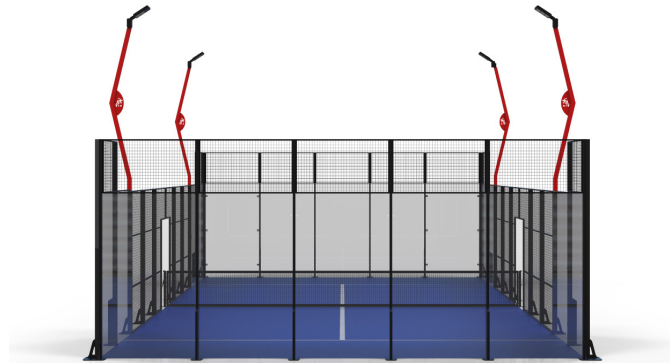

PaDelhi™ Padel Court Systems

Introducing Sportsfield Specialties new line of PaDelhi™ Padel Court Systems proudly manufactured in the USA. Our Padel Court Systems feature an engineered design and user-friendly installation comprised of durable raw materials and high-quality manufacturing processes. Sportsfield's PaDelhi™ Padel Court Systems incorporate everything needed for installation, including the structural posts with welded base plates, wire mesh frames, tempered glass panels, light posts/fixtures, posts/net, synthetic turf surfacing, and sand infill material. **Coming Soon: PaDelhi™ Portable and**

Hurricane Padel Court Systems!

PaDelhi™ Pillar Padel Court Systems

Product Overview