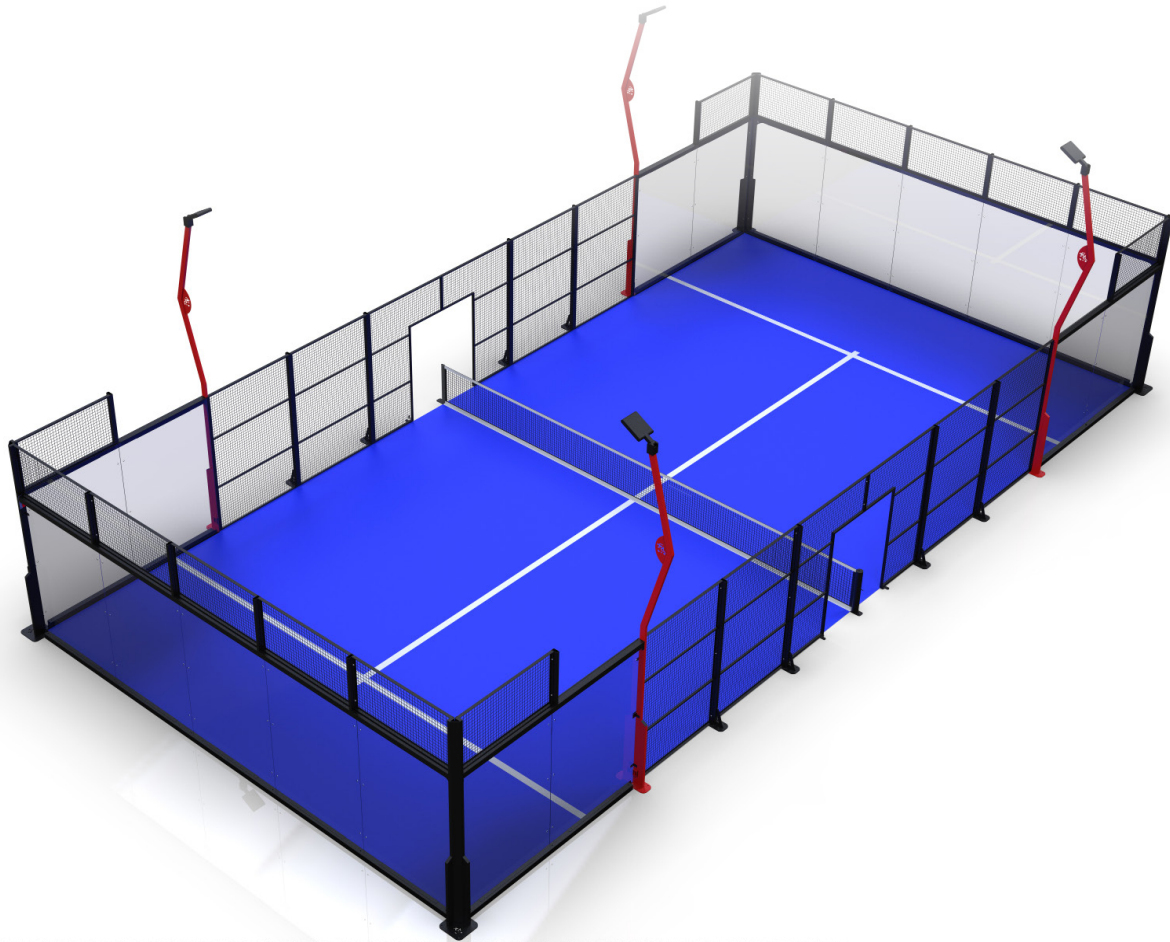

PaDelhi™ Padel Court Systems

Sportsfield Specialties, Inc. 41155 State Hwy 10. Delhi, NY 13753