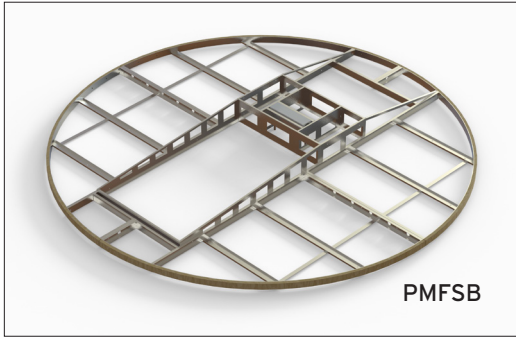

PMFSB

Pitching Mound Forming Systems

Product Overview

- Designed specifically for permanent synthetic infill turf installations
- Pre-engineered concrete forming system eliminates complex hand-forming
- Meets all rules and regulations for mound diameter, height, and slope
- Pitching rubber height adjustment, drainage, and turf attachment ledges
- Replaceable synthetic infill turf center section
- Bolt-together aluminum construction with rebar anchoring provisions
- Superior stability and longevity versus compacted stone alternatives
- Synthetic infill turf to be provided and installed by others on site
- Includes replaceable Schutt® four-sided professional pitching rubber (SHBBPB)
- US Patent Pending

Item Number	Product Description
PMFSB	Baseball Pitching Mound Forming System
PMFSS	Softball Pitching Mound Forming System
PMFSBPS	Bullpen Pitching Mound Forming System - Single
PMFSBPD	Bullpen Pitching Mound Forming System - Double
PMFSBPT	Bullpen Pitching Mound Forming System - Triple