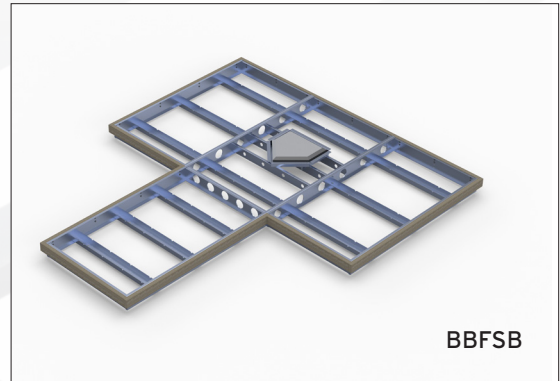

PMFSBPS

Pitching Mound Forming Systems

Product Overview

- Designed specifically for permanent synthetic infill turf installations
- Pre-engineered concrete forming system eliminates complex hand-forming
- Meets all rules and regulations for mound diameter, height, and slope
- Pitching rubber height adjustment, drainage, and turf attachment ledges
- Replaceable synthetic infill turf center section
- Bolt-together aluminum construction with rebar anchoring provisions
- Superior stability and longevity versus compacted stone alternatives
- Synthetic infill turf to be provided and installed by others on site
- Includes replaceable Schutt® four-sided professional pitching rubber (SHBBPB)
- US Patent Pending

Item Number	Product Description
PMFSB	Baseball Pitching Mound Forming System
PMFSS	Softball Pitching Mound Forming System
PMFSBPS	Bullpen Pitching Mound Forming System - Single
PMFSBPD	Bullpen Pitching Mound Forming System - Double
PMFSBPT	Bullpen Pitching Mound Forming System - Triple

INNOVATIONS FOR EASE & ACCURACY

Batter's Box Forming Systems

Product Overview

- Designed specifically for permanent synthetic infill turf installations
- Pre-engineered concrete forming system eliminates complex hand-forming
- Home plate height adjustment, drainage, and turf attachment ledges
- Bolt-together aluminum construction with rebar anchoring provisions
- Superior stability and longevity versus compacted stone alternatives
- Synthetic infill turf to be provided and installed by others on site
- Includes replaceable Schutt® Hollywood Bury All Home Plate (SHSRHP)
- US Patent Pending