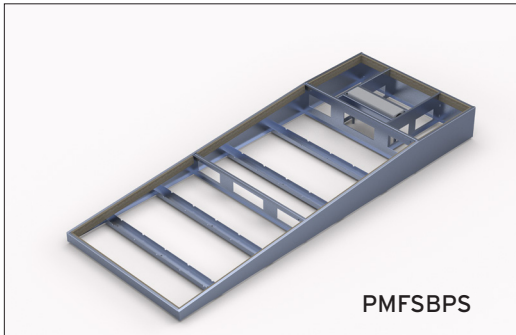

PMFSBPS

Pitching Mound Forming Systems

Product Overview

- Designed specifically for permanent synthetic infill turf installations
- Pre-engineered concrete forming system eliminates complex hand-forming
- Meets all rules and regulations for mound diameter, height, and slope
- Pitching rubber height adjustment, drainage, and turf attachment ledges
- Replaceable synthetic infill turf center section
- Bolt-together aluminum construction with rebar anchoring provisions
- Superior stability and longevity versus compacted stone alternatives
- Synthetic infill turf to be provided and installed by others on site
- Includes replaceable Schutt® four-sided professional pitching rubber (SHBBPB)
- US Patent Pending

INNOVATIONS FOR EASE & ACCURACY

Batter's Box Forming Systems

Product Overview

- Designed specifically for permanent synthetic infill turf installations
- Pre-engineered concrete forming system eliminates complex hand-forming
- Home plate height adjustment, drainage, and turf attachment ledges
- Bolt-together aluminum construction with rebar anchoring provisions
- Superior stability and longevity versus compacted stone alternatives
- Synthetic infill turf to be provided and installed by others on site
- Includes replaceable Schutt® Hollywood Bury All Home Plate (SHSRHP)
- US Patent Pending

Item Number	Product Description
BBFSB	Baseball Batter's Box Forming System
BBFSS	Softball Batter's Box Forming System

Porta-Pitch Seasonal Pitching Mound

Product Overview

- Official size seasonal pitching mounds ideal for multi-use facilities!
- Available with synthetic turf or clay center section
- Optional clay center strip provides traditional feel and performance
- Sectional design and wheel / hitch system make it easy to transform field
- Meets all rules and regulations for size, height, and slope
- Includes official 4-sided pitching rubber
- Little League and bullpen models now available!