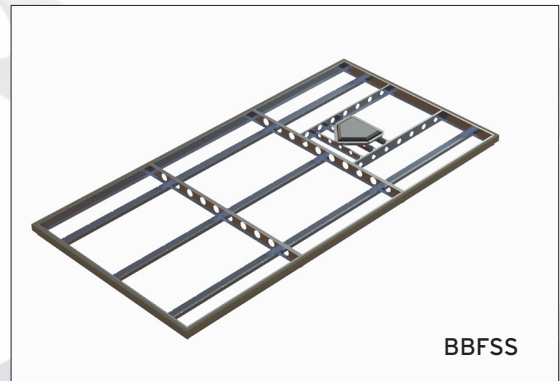

PMFSBPS

Pitching Mound Forming Systems

Product Overview

- Designed specifically for permanent synthetic infill turf installations
- Pre-engineered concrete forming system eliminates complex hand-forming
- Meets all rules and regulations for mound diameter, height, and slope
- Pitching rubber height adjustment, drainage, and turf attachment ledges
- Replaceable synthetic infill turf center section
- Bolt-together aluminum construction with rebar anchoring provisions
- Superior stability and longevity versus compacted stone alternatives
- Synthetic infill turf to be provided and installed by others on site
- Includes replaceable Schutt® four-sided professional pitching rubber (SHBBPB)
- US Patent Pending

Item Number	Product Description
PMFSB	Baseball Pitching Mound Forming System
PMFSS	Softball Pitching Mound Forming System
PMFSBPS	Bullpen Pitching Mound Forming System - Single
PMFSBPD	Bullpen Pitching Mound Forming System - Double
PMFSBPT	Bullpen Pitching Mound Forming System - Triple

INNOVATIONS FOR EASE & ACCURACY

Batter's Box Forming Systems

Product Overview

- Designed specifically for permanent synthetic infill turf installations
- Pre-engineered concrete forming system eliminates complex hand-forming
- Home plate height adjustment, drainage, and turf attachment ledges
- Bolt-together aluminum construction with rebar anchoring provisions
- Superior stability and longevity versus compacted stone alternatives
- Synthetic infill turf to be provided and installed by others on site
- Includes replaceable Schutt® Hollywood Bury All Home Plate (SHSRHP)
- US Patent Pending