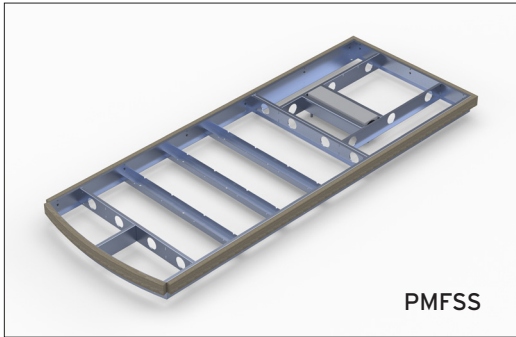

PMFSS

Pitching Mound Forming Systems

Product Overview

- Designed specifically for permanent synthetic infill turf installations
- Pre-engineered concrete forming system eliminates complex hand-forming
- Meets all rules and regulations for mound diameter, height, and slope
- Pitching rubber height adjustment, drainage, and turf attachment ledges
- Replaceable synthetic infill turf center section
- Bolt-together aluminum construction with rebar anchoring provisions
- Superior stability and longevity versus compacted stone alternatives
- Synthetic infill turf to be provided and installed by others on site
- Includes replaceable Schutt® four-sided professional pitching rubber (SHBBPB)
- US Patent Pending

Item Number	Product Description
PMFSB	Baseball Pitching Mound Forming System
PMFSS	Softball Pitching Mound Forming System
PMFSBPS	Bullpen Pitching Mound Forming System - Single
PMFSBPD	Bullpen Pitching Mound Forming System - Double
PMFSBPT	Bullpen Pitching Mound Forming System - Triple