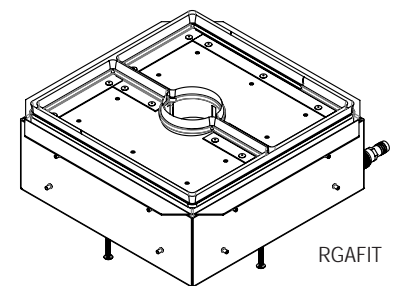

Excellence from Design to Installation

Rugby Goals

PRODUCT OVERVIEW

- Available in 32' and 44' above ground heights
- Durable 4" aluminum construction
- NEW fade resistant super durable powder coated finish
- Compliant with international rules and regulations
- Includes ground sleeves and directional flags
- Optional hinge feature available for applications requiring convenient removal
- Goal post pads and access frames sold separately

Item Number	Product Description
RG32	Rugby goal - 32'
RG32PL	Rugby goal, plate mounted - 32'
RG32H	Rugby goal, plate mounted and hinged - 32'
RG44	Rugby goal - 44'
RG44PL	Rugby goal, plate mounted - 44'
RG44H	Rugby goal, plate mounted and hinged - 44'

Rugby Goal Access Frame Kits

RGAFIT	Access frame kit, synthetic turf application
RGAFNG	Access frame kit, natural grass application
RGAFITH	Access frame kit for hinged rugby goal, synthetic turf application
RGAFNGH	Access frame kit for hinged rugby goal, natural grass application

Rugby Goal Post Padding

RGPPR	Round rugby goal post pad
RGPPRDG	Round rugby goal post pad with digitally printed graphics
RGPPH	Hexagonal rugby goal post pad
RGPPHDG	Hexagonal rugby goal post pad with digitally printed graphics
RGPPS	Square rugby goal post pad
RGPPSDG	Square rugby goal post pad with digitally printed graphics