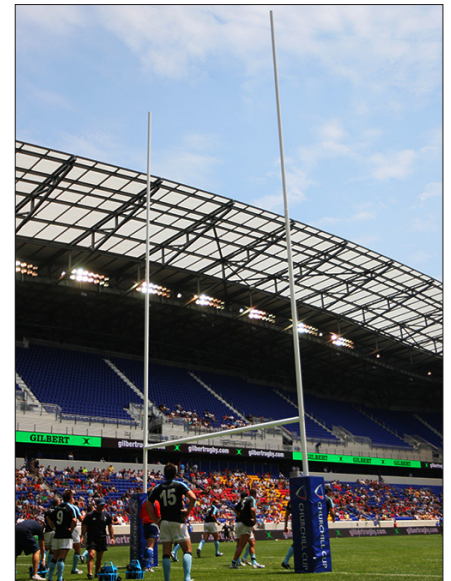

Excellence from Design to Installation

Rugby Goals

PRODUCT OVERVIEW

- Available in 32' and 44' above ground heights
- Durable 4" aluminum construction
- NEW fade resistant super durable powder coated finish
- Compliant with international rules and regulations
- Includes ground sleeves and directional flags
- Optional hinge feature available for applications requiring convenient removal
- Goal post pads and access frames sold separately

Item Number	Product Description
RG32	Rugby goal - 32'
RG32PL	Rugby goal, plate mounted - 32'
RG32H	Rugby goal, plate mounted and hinged - 32'
RG44	Rugby goal - 44'
RG44PL	Rugby goal, plate mounted - 44'
RG44H	Rugby goal, plate mounted and hinged - 44'

Rugby Goal Access Frame Kits

RGAFIT	Access frame kit, synthetic turf application
RGAFNG	Access frame kit, natural grass application
RGAFITH	Access frame kit for hinged rugby goal, synthetic turf application
RGAFNGH	Access frame kit for hinged rugby goal, natural grass application

Rugby Goal Post Padding

RGPPR	Round rugby goal post pad
RGPPRDG	Round rugby goal post pad with digitally printed graphics
RGPPH	Hexagonal rugby goal post pad
RGPPHDG	Hexagonal rugby goal post pad with digitally printed graphics
RGPPS	Square rugby goal post pad
RGPPSDG	Square rugby goal post pad with digitally printed graphics