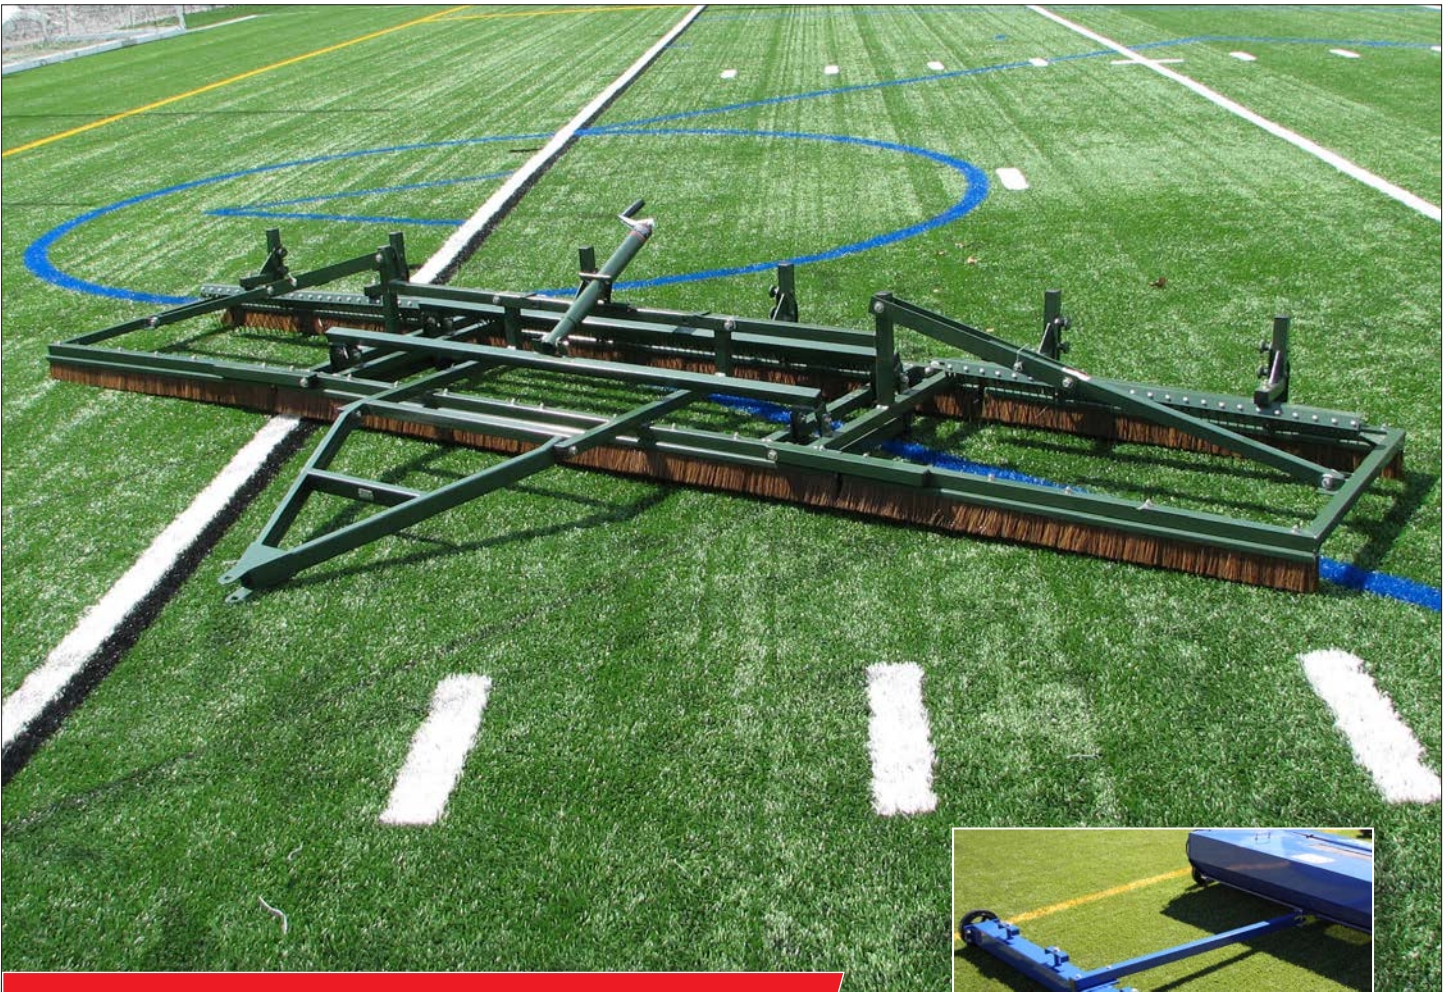

SPORTSFIELD SPECIALTIES

CONTENTS

- Synthetic Turf Drag Brushes
- Synthetic Turf Tow-Behind Magnet

www.sportsfield.com | 888-975-3343

Synthetic Turf Maintenance

Sportsfield Specialties, Inc. 41155 State Hwy 10. Delhi, NY 13753